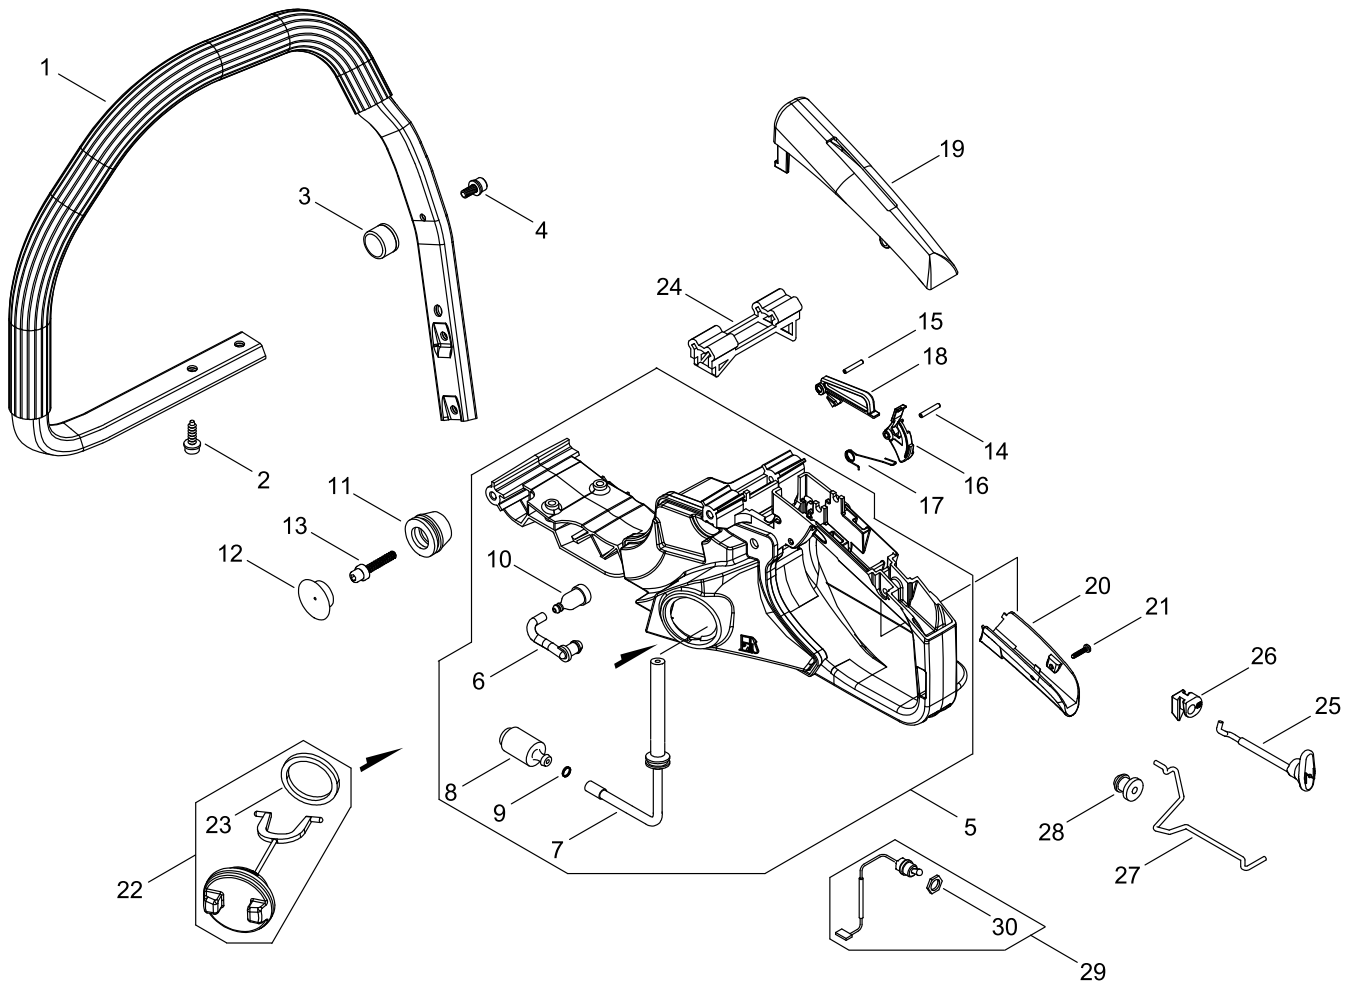

HANDLE

HANDLE

Key No.	LV (+)	Part No	Description	Qty	Standard
1		C040-000511	HANDLE, FRONT	1	
2		V203-001490	BOLT TAPPING	4	
3		V400-000080	CUSHION	1	
4		V202-000260	BOLT,4	1	
5		P100-002441	HANDLE ASY, REAR	1	
6	+	V470-001531	PIPE	1	2*5*43
7	+	V470-001520	PIPE	1	
8	+	A369-000450	STRAINER, FUEL	1	
9	+	V490-000500	CLIP	1	
10	+	131300-56431	VENT ASSEMBLY, FUEL	1	
11		V401-000290	CUSHION	4	
12		V421-000070	CAP,CUSHION	4	
13		V203-001480	BOLT	4	
14		93060-40250	PIN, SPRING	1	
15		93042-40220	PIN, SPRING	1	
16		C450-000642	CONTROL, THROTTLE	1	
17		V452-000850	SPRING,TORSION	1	
18		C460-000310	LOCKOUT,THROTTLE	1	
19		C411-000130	LID,HANDLE	1	
20		C403-000530	GRIP	1	
21		91449-04022	SCREW TAPPING	1	
22		A033-000380	CAP,FUEL	1	
23	+	V107-000070	GASKET	1	
24		V420-002810	STOPPER	1	
25		A240-000111	ROD, CHOKE	1	
26		V130-000170	GROMMET,CHOKE	1	
27		C454-000280	ROD,THROTTLE	1	
28		V133-000040	GROMMET	1	
29		P021-037400	SWITCH, ON OFF	1	
30	+	V266-000090	NUT,10	1