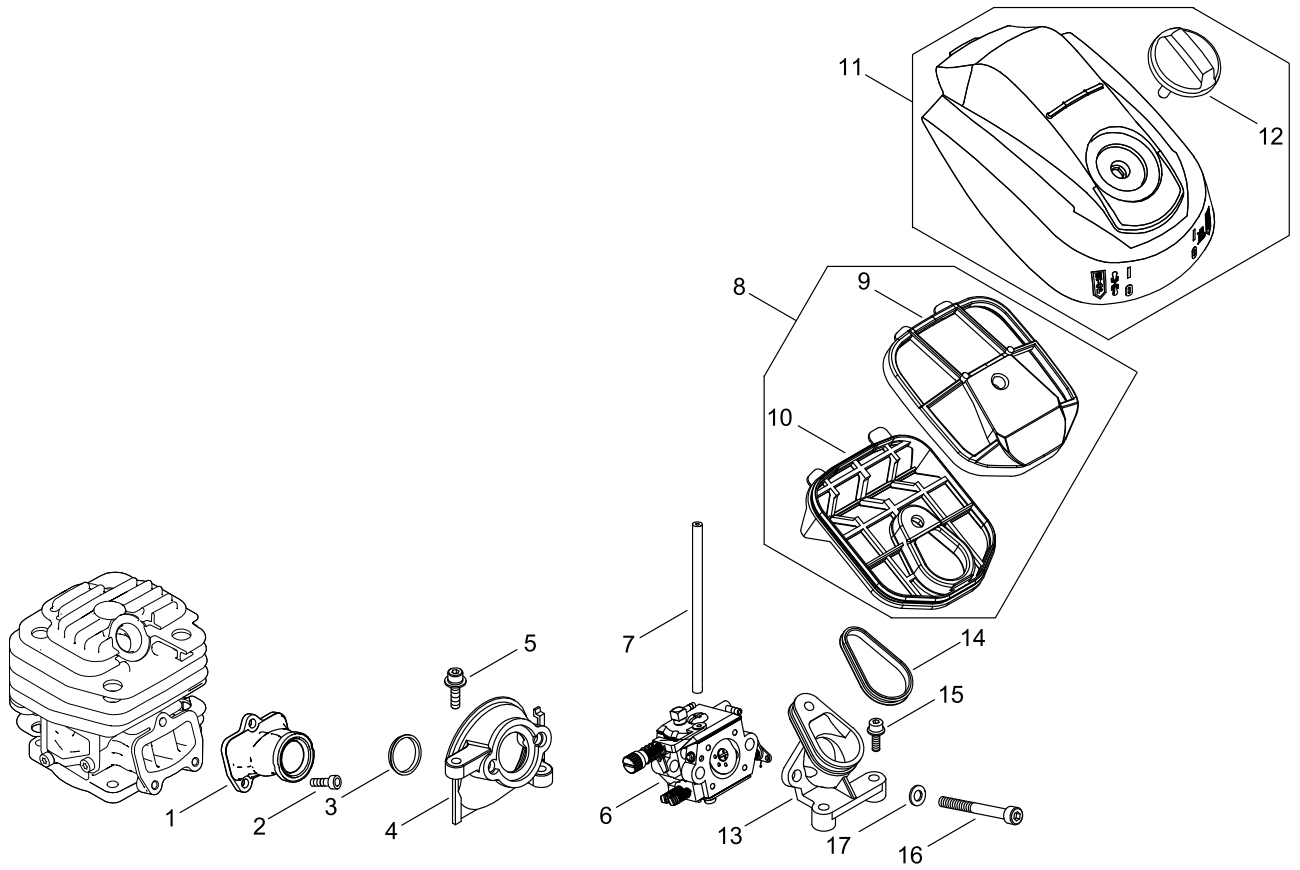

AIR CLEANER, CARBURETOR

AIR CLEANER, CARBURETOR

Key No.	LV (+)	Part No	Description	Qty	Standard
1		A202-000240	BELLOWS, INTAKE	1	
2		V202-000350	BOLT-SPW	3	M4-14
3		V359-000380	COLLAR,16	1	
4		A200-001050	INSULATOR,INTAKE	1	
5		V202-000200	BOLT	2	
6		A021-004001	CARBURETOR, DIAPHRAGM	1	WT-1055
7		132010-56031	PIPE	1	3*6*110
8		A226-001580	ELEMENT,AIR FILTER	1	
9	+	A226-001590	ELEMENT,AIR FILTER	1	
10	+	A226-001600	ELEMENT,AIR FILTER	1	
11		P100-000360	CLEANER COVER ASY	1	
12	+	A235-000270	KNOB,CLEANER LID	1	
13		A204-000220	ELBOW, CARBURETOR	1	
14		V581-000280	GASKET	1	
15		V202-000200	BOLT	2	
16		91100-05048	BOLT	2	
17		900600-00005	WASHER 5	2	5