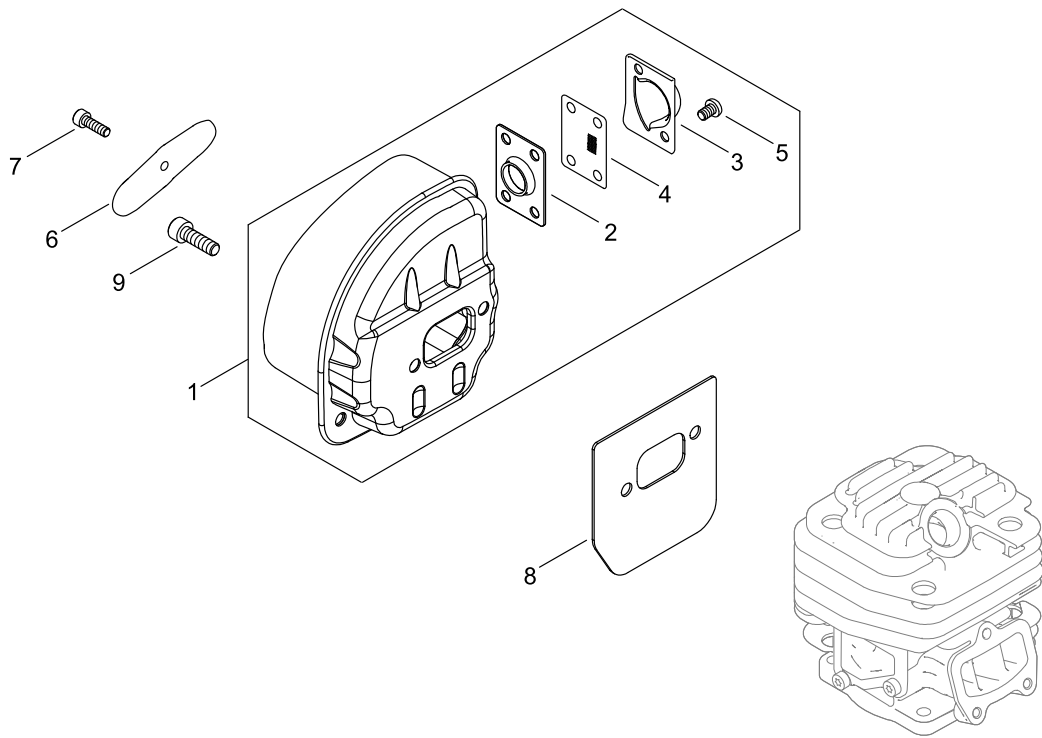

MUFFLER

MUFFLER

Key No.	LV (+)	Part No	Description	Qty	Standard
1		P100-000340	MUFFLER ASY	1	
2	+	A313-001890	GUIDE, EXHAUST	1	
3	+	A313-001880	GUIDE, EXHAUST	1	
4	+	A310-000450	SCREEN, ARRESTOR	1	
5	+	91578-04006	SCREW	2	
6		A301-000060	PLATE, MUFFLER	1	
7		900105-04006	BOLT, H.S. 4*6	1	4*6
8		V104-001581	GASKET,EXHAUST	1	
9		V203-001880	BOLT,5	4