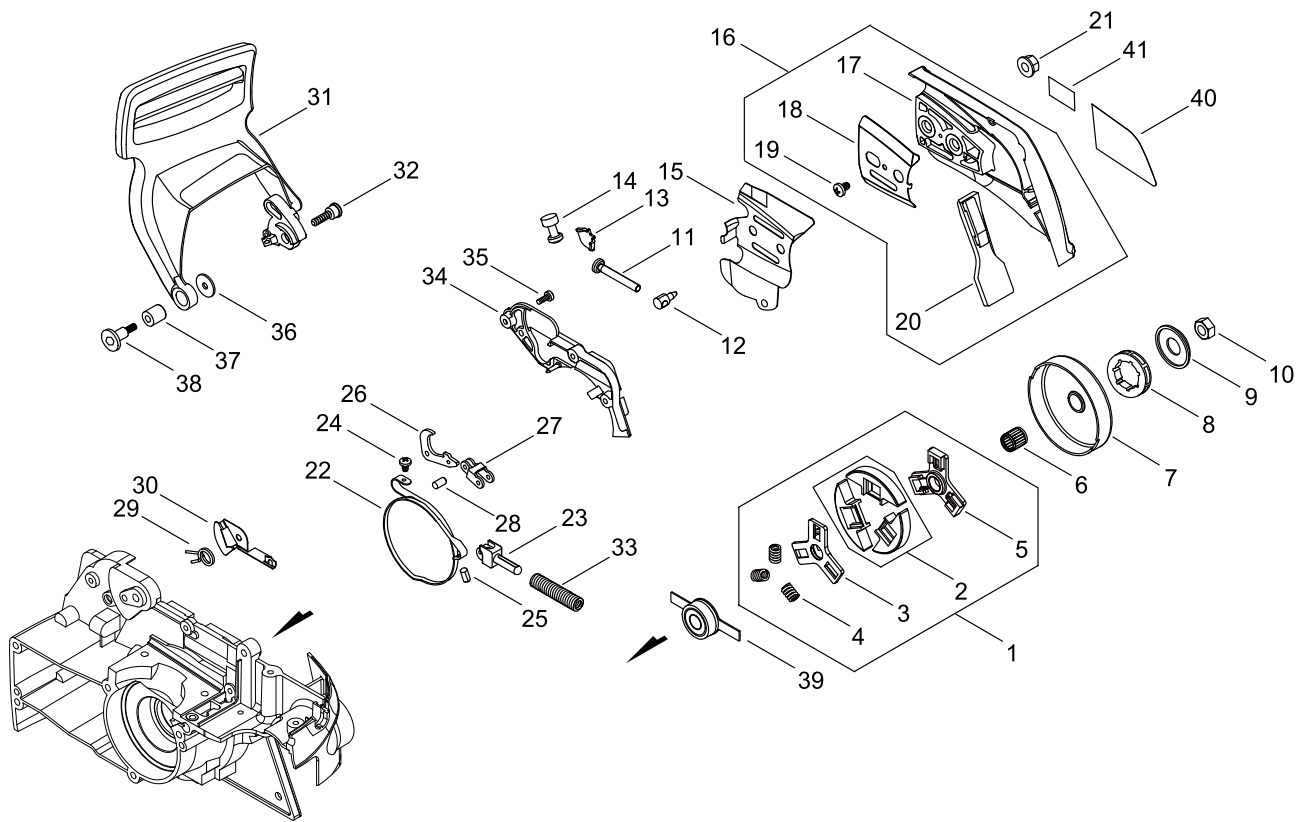

CHAIN BRAKE

CHAIN BRAKE

Key No.	LV (+)	Part No	Description	Qty	Standard
1		A056-000611	CLUTCH ASY	1	
2	+	P100-000270	CLUTCH SHOE SET	1	
3	+	A552-000231	HUB, CLUTCH	1	
4	+	V451-000930	SPRING	3	
5	+	A552-000241	HUB, CLUTCH	1	
6		V555-000150	BEARING,NEEDLE	1	
7		A556-001121	DRUM, CLUTCH	1	
8		175114-12530	SPROCKET, RIM .325	1	
9		V307-000451	WASHER,CIRCULAR 10	1	
10		V265-000211	NUT,8	1	
11		V253-000610	SCREW	1	
12		C309-000110	TENSIONER,CHAIN	1	
13		V152-002430	GUIDE	1	
14		V651-000790	GEAR,BEVEL	1	
15		C305-000440	PLATE,SPROCKET GUARD	1	
16		P100-002460	GUARD, SPROCKET ASY	1	
17	+	C300-000601	GUARD, SPROCKET	1	
18	+	C305-000260	PLATE,SPROCKET GUARD	1	
19	+	900253-04008	SCREW 4*8	1	4*8
20	+	C302-000030	PROTECTOR	1	
21		V265-000200	NUT	2	
22		C328-000220	BAND,BRAKE	1	
23		C334-000180	CONNECTOR,BRAKE	1	
24		91381-04010	SCREW TAPPING	1	
25		93042-40100	PIN, SPRING	1	
26		C334-000190	CONNECTOR, BRAKE	1	
27		C334-000200	CONNECTOR,BRAKE	1	
28		900330-30120	PIN	2	3*12
29		V452-000860	SPRING,TORSION	1	
30		C347-000010	PLATE,BRAKE SEAL	1	
31		P021-026383	GUARD COMP	1	
32		V203-001470	BOLT,ADHESIVE	1	
33		V450-001160	SPRING,COIL	1	
34		C345-000400	COVER BRAKE	1	
35		V202-000490	BOLT	3	
36		V303-000320	WASHER,CIRCULAR 5	1	
37		J211-000430	BUSH	1	
38		V203-001410	BOLT ADHESIVE	1	
39		P021-023110	GEAR	1	
40		X504-007440	LABEL,BRAND	1	390SX
41		890316-39131	LABEL, CAUTION	1