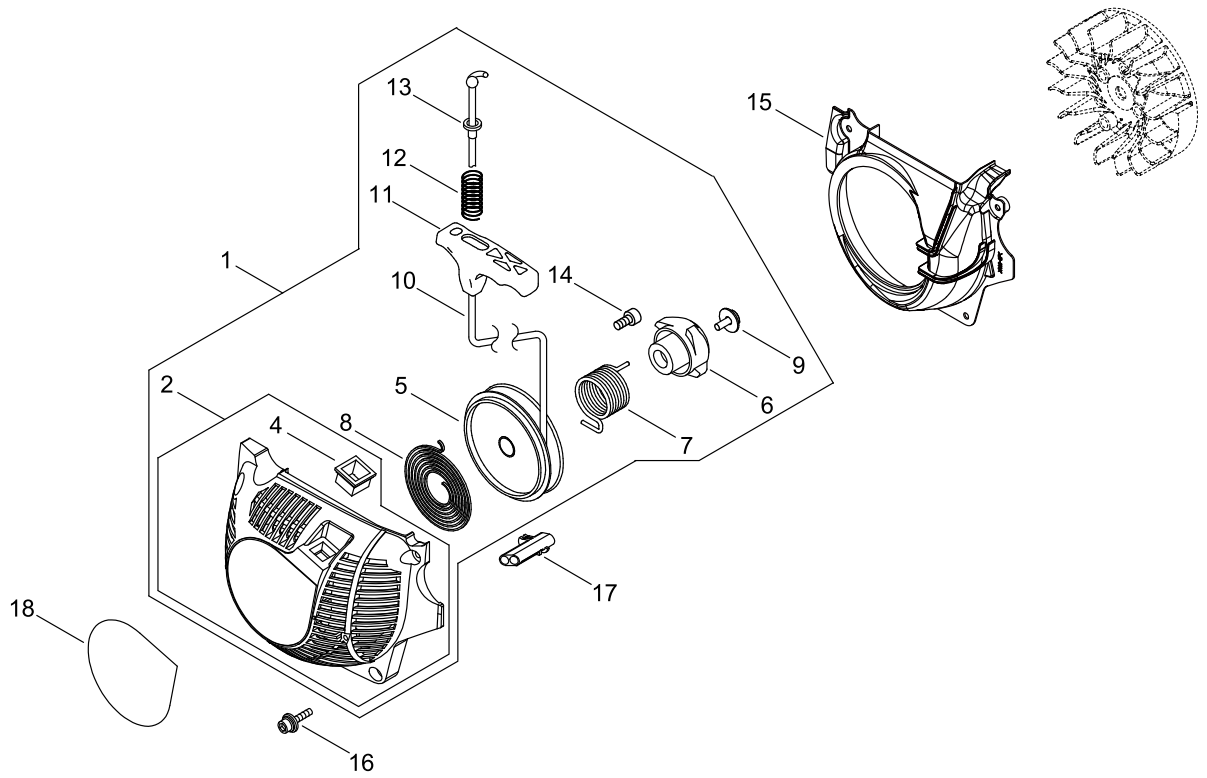

RECOIL STARTER

RECOIL STARTER

Key No.	LV (+)	Part No	Description	Qty	Standard
1		A051-002331	STARTER,RECOIL ASY	1	
2	+	P022-038140	STARTER CASE	1	
4	++	A510-000130	GUIDE,ROPE	1	
5	+	P022-036740	DRUM, STARTER	1	
6	+	P022-036750	PLATE, CAM	1	
7	+	P022-036760	SPRING,DAMPER	1	
8	+	P022-006250	SPRING,SPIRAL	1	
9	+	P022-004630	SCREW	1	
10	+	P022-035130	ROPE	1	
11	+	P022-036780	GRIP, STARTER	1	
12	+	V450-001170	SPRING,COMPRESSION	1	
13	+	V376-001400	SPACER	1	
14	+	900105-04010	BOLT HSH	1	4*10
15		A172-001870	COVER,FAN	1	
16		V202-000200	BOLT	4	
17		V131-000190	GROMMET,NEEDLE	1	
18		X504-007430	LABEL,BRAND	1	390SX