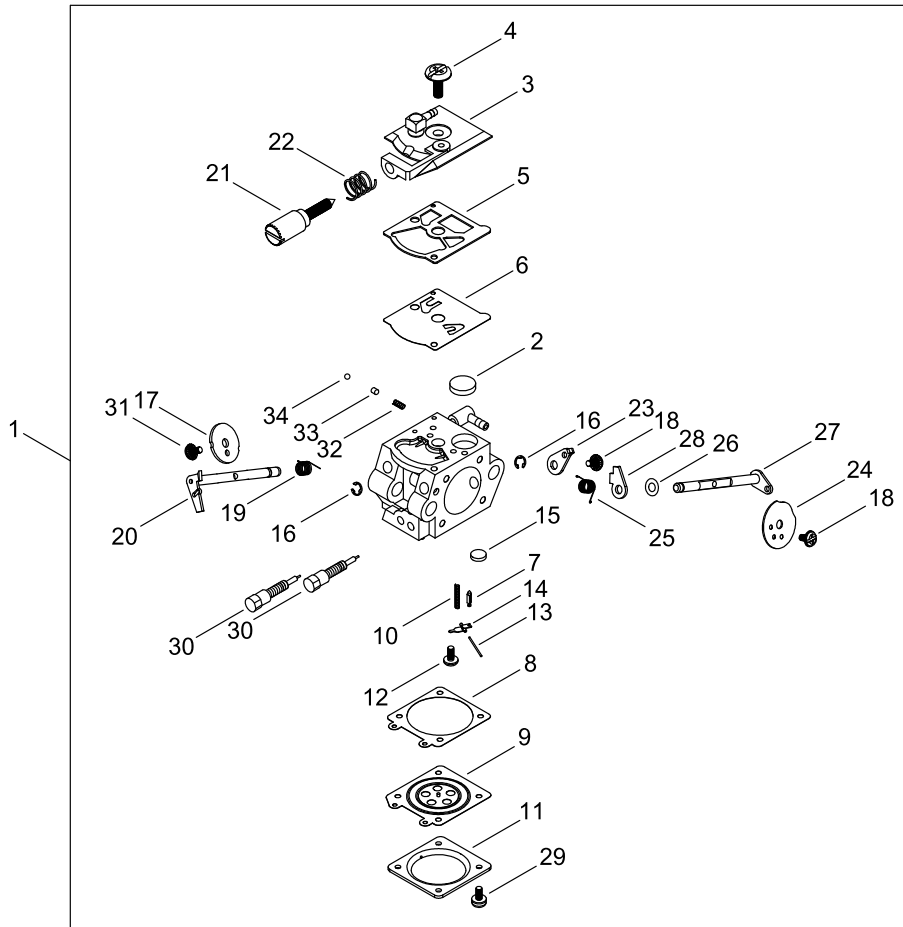

MAGNETO

MAGNETO

Key No.	LV (+)	Part No	Description	Qty	Standard
1		A409-001151	ROTOR,MAGNETO	1	
2		P021-037431	COIL, IGNITION	1	
3		A514-000220	PAWL	2	
4		V452-000870	SPRING,TORSION	2	
5		V304-000270	WASHER,CIRCULAR 6	2	
6		V204-000620	BOLT	2	
7		93115-03010	KEY, WOODRUFF	1	3*10
8		V265-000220	NUT	1	
9		A425-000000	SPARKPLUG	1	BPMR8Y
10		V202-000540	BOLT,4	2	
11		V475-005180	TUBE	1	
12		A426-000040	TERMINAL,SPARKPLUG	1	
13		A427-000160	PLUG CAP	1	
14		900720-20007	O-RING	1	P-7

CARBURETOR

CARBURETOR

Key No.	LV (+)	Part No	Description	Qty	Standard
1		A021-004001	CARBURETOR, DIAPHRAGM	1	WT-1055
2	+	123126-10631	SCREEN, INLET	1	
3	+	P003-004960	PUMP COVER ASSY	1	
4	+	123110-03930	SCREW, PUMP COVER	1	
5	+	123125-15030	GASKET, FUEL PUMP	1	
6	+	123112-15030	DIAPHRAGM, FUEL PUMP	1	
7	+	123137-19830	VALVE, INLET NEEDLE	1	
8	+	123140-03930	GASKET, M. DIAPHRAGM	1	
9	+	P003-001850	DIAPHRAGM, METERING	1	
10	+	123122-39830	SPRING, METER. LEVER	1	
11	+	123142-03930	COVER, M. DIAPHRAGM	1	
12	+	123139-03930	SCREW, M. LEVER PIN	1	
13	+	123138-03930	PIN, METERING LEVER	1	
14	+	123123-03930	LEVER, METERING	1	
15	+	123146-10631	PLUG, WELCH	1	
16	+	123127-15030	RING	2	
17	+	123116-10530	VALVE, THROTTLE	1	
18	+	123114-38830	SCREW	2	
19	+	123113-37530	SPRING, THROTTLE RTN	1	
20	+	P003-005230	SHAFT ASY, THROTTLE	1	
21	+	P003-004470	SCREW	1	
22	+	123133-04260	SPRING, IDLE ADJUST	1	
23	+	P003-003180	THROTTLE LEVER	1	
24	+	123132-37330	VALVE, CHOKE	1	
25	+	P003-002260	SPRING	1	
26	+	123149-26030	WASHER	1	
27	+	P003-003190	SHAFT	1	
28	+	P003-001510	LEVER-FAST IDLE	1	
29	+	123130-02960	SCREW	4	
30	+	P003-004460	NEEDLE	2	
31	+	P003-002380	SCREW	1	
32	+	123186-09660	SPRING, START VALVE	1	
33	+	123185-09660	PISTON ASSY	1	
34	+	123136-09660	BALL	1	