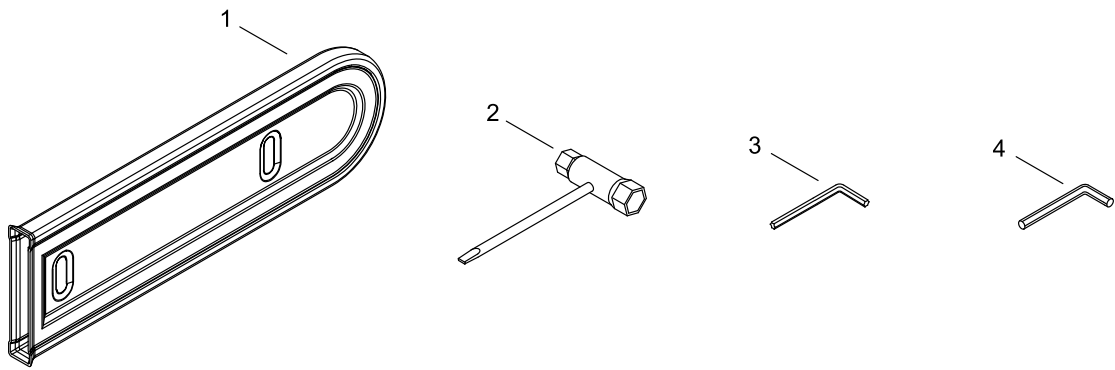

ACCESSORIES

ACCESSORIES

Key No.	LV (+)	Part No	Description	Qty	Standard
1		X490-000300	CHAIN COVER	1	
2		X602-000150	PLUG WRENCH	1	
3		X605-000090	HEXA WRENCH 4MM	1	
4		X605-000100	TOOL,L WRENCH	1	4MM M5