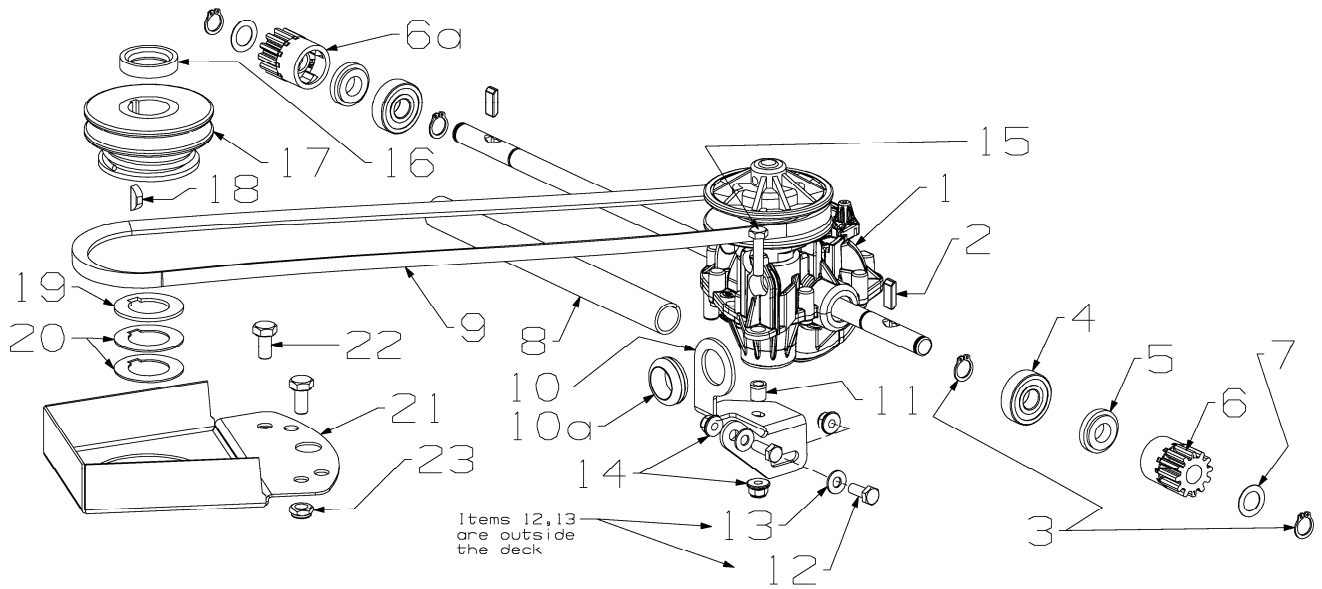

Item	Part No	Description	Qty	Item	Part No	Description	Qty
1	574635	Gearbox- Var Speed, MC600 7 21	1	17	574655	Pulley- Eng, Variator 782R(86064)	1
2	581092	Pawl, Pinion 950 SP	2	18	503363	Key, Woodruff 5/8 x 3/16 x 1/4	1
3	503759	Circlip, 12 EXT DIN 471	4	19	569552	Spacer-Pulley 25 x 42 x 2	1
4	501213	Bearing, 12 x 32 x 10 6201 2RS	2	20	573024	Spacer-Pulley 25 x 42 x 1	2
5	581093	Cap, Pinion 950 SP Plastic	2	21	567412	Cover- Belt, SPV 21" Syncro	1
6	569178	Pinion, LH 12 Teeth	1	22	501571	Screw, Set M8 x 16 8.8 Hex	2
6a	569179	Pinion, RH 12 Teeth	1	23	503831	Nut, M8 Hex Nyloc x 6mm thick	2
7	503102	Washer, Flat 12 x 20 x 0.4	2				
8	583563	Sleeve, Rear Axle MSV SP	1				
9	582028	Belt- V HC Vextra XPZ 937 Gates	1				
10	574654	Mount, Gearbox 21" SPV MC600	1				
10a	502247	Grommet- Clutch CBL 22 x 20 x 11	1				
11	564041	Bush- G/Box Mount, Syncro	1				
12	501600	Screw, Set M6 x 20 Hex	2				
13	501703	Washer, Flat 6 x 14 x 1.2	2				
14	503973	Nut, M6 Nyloc Flange	3				
15	501963	Screw, Set M6 x 25	1				
16	567418	Spacer-Pulley, Vario 25 x 35 x 7.5	1				

When ordering spares: PLEASE QUOTE PART NUMBER & Description, NOT illustrated number. Item Qty = 1 per part unless stated differently. **BOLD TEXT** = Assemblies. Text starting with * = items included in the assemblies & may not be available as a spares item. Determine the left hand or right hand sides by standing in the operating position (standing at the handle).