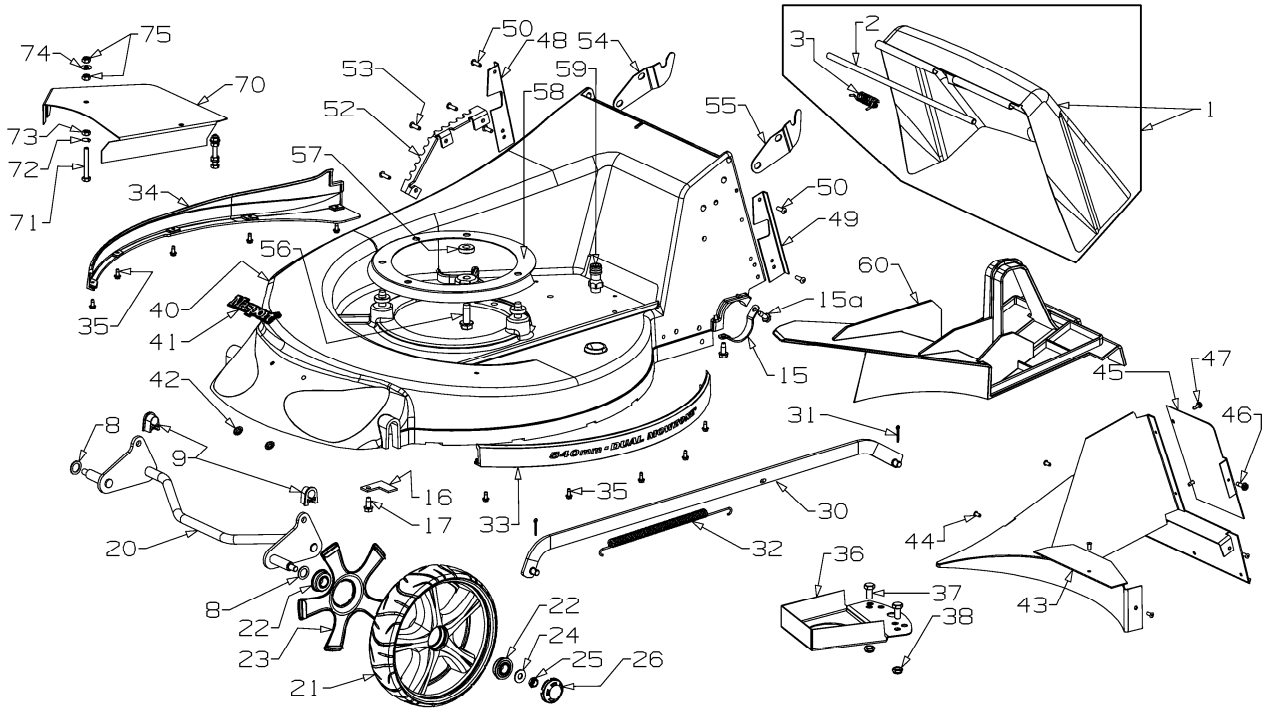

Item	Part No	Description	Qty	Item	Part No	Description	Qty
1	764454	Flap Assy- Steel, Black	1	40	768716	HSG- AliT21" SP CO Met/Black	1
2	783312	*Wire- Flap Pivot 325 x 8 ZP	1	41	567406	*Nameplate- MASPORT	1
3	565095	*Spring- Flap 19"/21" AL	1	42	503150	*Clip- Starlock, 5 dia	2
8	503301	Washer, Flat 1/2 x 3/4 x 18g	2	43	967244	*Tunnel Assy, 21" SP	1
9	580030	Bush- Pivot, Front Axle	2	44	503201	*Rivet- Pop 4 x 7.9 73SS5-5	5
15	980586	Retainer- Axle, Rear	2	45	564383	*Tunnel- G/Box Cover 21" Ali Black	1
15a	501599	Screw, S/T 1/4 x 5/8 Hex	4	46	503489	*Screw, Set M5 x 16 Tap/C HWF	1
16	565184	Plate- Retainer, Axle 21"	2	47	503630	*Screw, S/T 10 x .4 TYP B HWH	2
17	501599	Screw, S/T 1/4 x 5/8 Hex	2	48	564368	Bracket- Rear Flap, RH	1
20	983305	Axle Assy, Front 200mm	1	49	573548	Bracket- Rear Flap, LH	1
21	573703	Wheel Assy, 200mm Mag Black (Includes 2 x 551212 per wheel)	2	50	503200	Rivet- Pop 4.8 x 13 73AS6-8	4
22	551212	Bearing -Wheel, Ball Type	4	52	573582	Quadrant, Height Selector 21" ZP	1
23	583398	Cover- Inner, Wheel Black	2	53	503204	Rivet- Pop 4.8 x 16.4 73SS 6-8	3
24	501606	Washer, Flat 8 x 19 x 1.6	2	54	564300	Bracket- Catcher Mount, RH	1
25	503831	Nut, M8 Hex Nyloc x 6mm thick	2	55	564299	Bracket- Catcher Mount, LH	1
26	583397	Hub Cap, Button Mag Black	2	56	583104	Screw, S/T 3/8 x 1-5/8" UNC	3
30	573814	Rod Assy, Connecting 540	1	57	583542	Spacer- Base, 10.5 x 22 x 6.0	3
31	501056	Pin, Cotter 2.3dia x 16	2	58	569037	Ring- Safety, Black	1
32	573844	Spring, Counter Balance SP	1	59	503783	Cyclowash- Fitting	1
33	579742	Skirt- Side, LH 540	1	60	773059	Insert- Mulching, 21"	1
34	579741	Skirt- Side, RH 540	1	70	964025	Cover- Belt, SPV 21" Mat/Blk	1
35	503834	Screw, S/T M4 x 10 Washer	10	71	503558	Screw, Set M6 x 45	2
36	567412	Cover- Belt, SPV 21" Syncro	1	72	500201	Washer, Spring 6	2
37	501571	Screw, Set M8 x 16	2	73	501682	Nut, M6 Hex	2
38	503831	Nut, M8 Hex Nyloc x 6mm thick	2	74	501703	Washer, Flat 6 x 14 x 1.2	2
				75	501764	Nut, M6 Hex Nyloc x 6mm thick	4

When ordering spares: PLEASE QUOTE PART NUMBER & Description, NOT illustrated number. Item Qty = 1 per part unless stated differently. **BOLD TEXT** = Assemblies. Text starting with * = items included in the assemblies & may not be available as a spares item. Determine the left hand or right hand sides by standing in the operating position (standing at the handle).