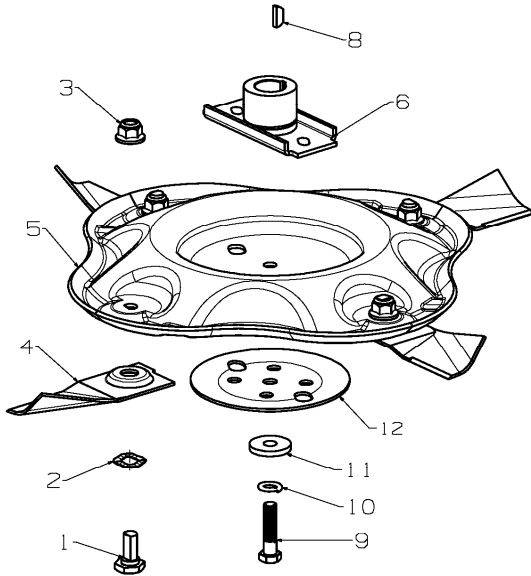

B&S Series 850

Month and Year of Manufacture: June 2020

Starting Serial Number: 8457203

Issue A.0
ECN 04215
June 2020 PB
REF # 765829S

540mm Disc Blade Assembly- Wavy

Item	Part No	Description	Qty
1	581707	Bolt- Pivot M10 x 22	4
2	580693	Washer, Wavy 13.4 x 24.2	4
3	503672	Nut, M10 Hex Nyloc Flange	4
4	579749	Blade- Quick Cut, 540mm	4
5	783314	KIT-Disc Blade Wavy (Includes items: 9, 10, 11 & 12)	1
6	031640	Driver Assy- Blade, 25mm	1
8	503363	Key, Woodruff, 5/8 x 3/16 x 1/4	1
9	503543	Bolt; Hex NF 3/8 x 1.5 NYG8	1
10	500204	Washer, Spring 3/8"	1
11	503855	Washer, Flat 9.75 x 30 x 4	1
12	567332	Plate- Stiffener, Disc Blade Assy	1

Item	Part No	Description	Qty
6	703856	Comfort Start Kit	1
6a	503794	*Screw, Set M6 x 40	1
6b	501764	*Nut, M6 Hex Nyloc x 6mm thick	1
7	779755	Cam Lock Assembly (1 per)	2
7a	582419	*Lever- Handle Locking	1
7b	503369	*Pin, Tension 5.0 x 22	1
7c	016777	*Washer- Slipper	1
7d	583041	*Stud- Handle Lock, 61mm	1
7e	501793	*Nut, M8 Hex Nyloc 8mm thick	1
8	581527	Retainer- Clutch, Cable	1
9	501606	Washer, Flat 8 x 19 x 1.6	2
10	964646	Handle- Lower, "U" 19" Long Black	1
11	501598	Screw, Set M8 x 25	4
12	501606	Washer, Flat 8 x 19 x 1.6	4
13	501793	Nut, M8 Hex Nyloc 8mm thick	4
15	564300	Bracket- Catcher Mount, RH	1
16	564299	Bracket- Catcher Mount, LH	1