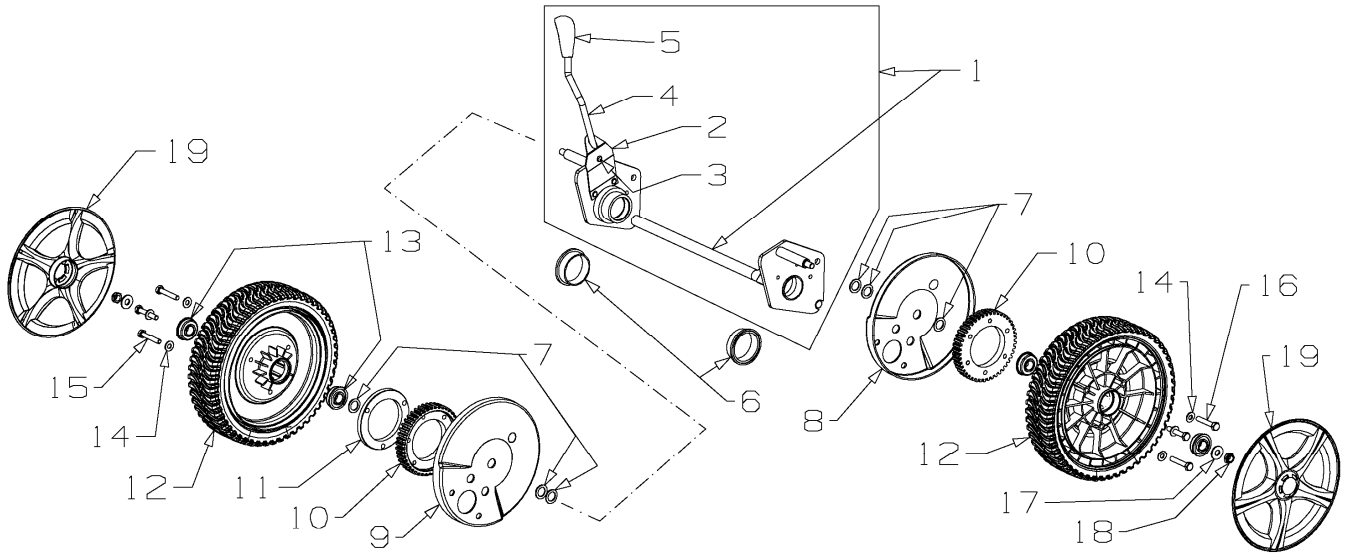

Item	Part No	Description	Qty	Item	Part No	Description	Qty
1	773868	Axle Assy-Rear, 21" SP	1	11	569479	Spacer, Gear Driving	1
2	573849	*Spring-Leaf, 2mm	1	12	569667	Wheel Assy- 220 Deep Tread	2
3	503373	*Rivet-Flat Head, 3/16 x 27/64	3			(Includes 2 x 551212 per wheel)	
4	973681	*Rod-Height Selector (MSV)	1	13	551212	Bearing-Wheel, Ball Type	4
5	581729	*Knob-Height Lever (MSV)	1	14	501703	Washer, Flat 6 x 14 x 1.2	6
6	580091	Bush- Pivot, Rear Axle	2	15	503794	Screw, Set M6 x 40 RH Side	3
7	503301	Washer, Flat 1/2 x 3/4 x 18g	6	16	501815	Screw, Set M6 x 35 LH Side	3
8	579427	Dust Cover LH	1	17	501606	Washer, Flat 8 x 19 x 1.6	2
9	579426	Dust Cover LH/RH	1	18	503831	Nut, M8 Hex Nyloc x 6mm thick	2
10	569180	Gear Driving - 45 Teeth	2	19	579069	Hub Cap, 220mm MSV-SP Black	2

Not Illustrated

503054	Tie- Nylon Cable, Black	4	582049	Decal, Flap Caution	1
567545	Decal, HSG "NON RUST ALLOY"	1	582062	Decal, Height Combo	1
573045	Decal, Noise S21 W/C 98db	1	583152	Owner Manual	1
573198	Decal, HSG "Self Propelled"	1			
574074	Decal, HSG PROPOWER	1			
580778	Stop- Rope	1			

When ordering spares: PLEASE QUOTE PART NUMBER & Description, NOT illustrated number. Item Qty = 1 per part unless stated differently. **BOLD TEXT** = Assemblies. Text starting with * = items included in the assemblies & may not be available as a spares item. Determine the left hand or right hand sides by standing in the operating position (standing at the handle).