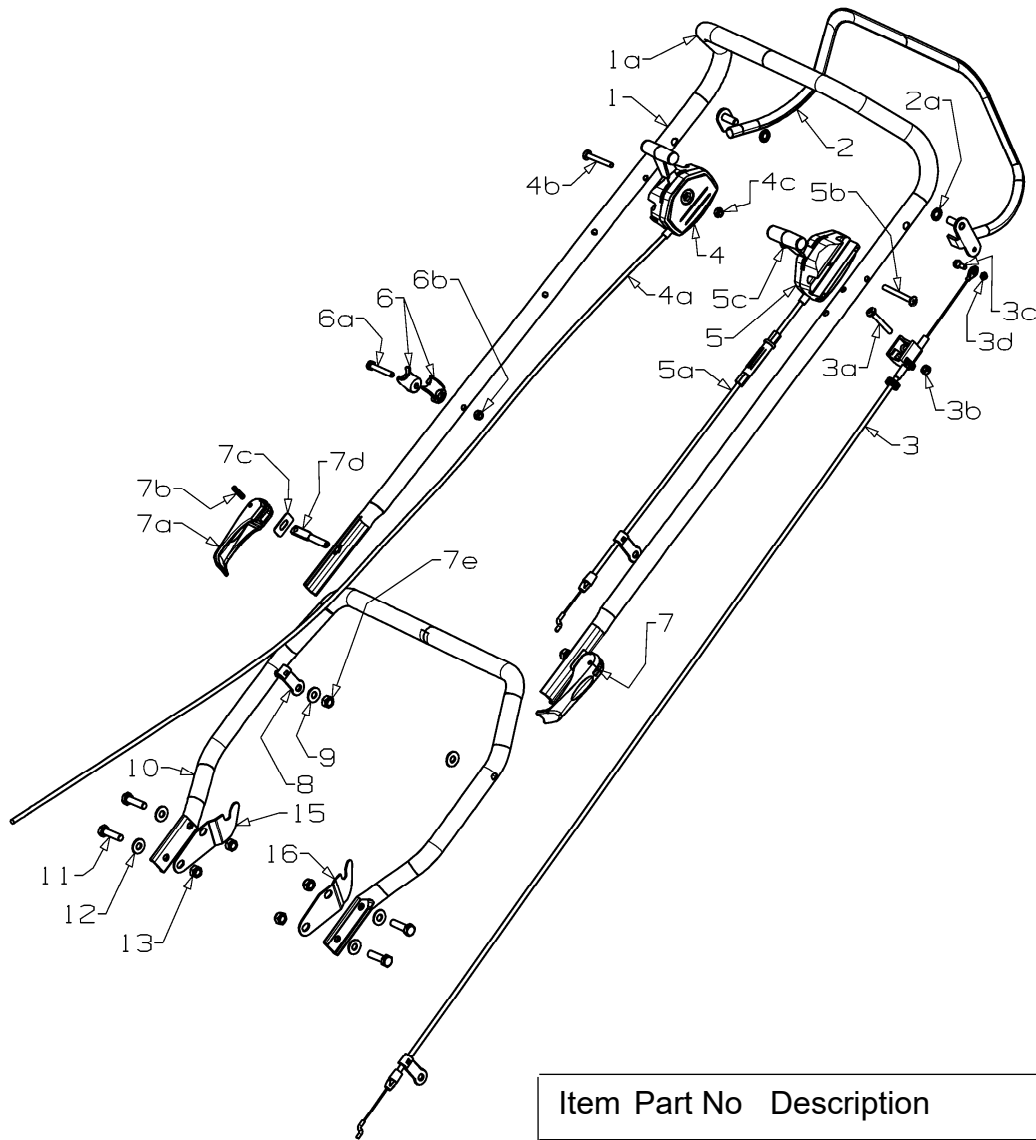

Item	Part No	Description	Qty
1/1a	764430	Handle & Sleeve 21" Soft/Black	1
2	982161	Bail Arm Assy, SP	1
2a	501365	Clip- Starlock, 5/16"	1
3	574248	Cable- Clutch, Thumb Wheel G/B	1
3a	503604	Screw, Pan M6 x 45	1
3b	501764	Nut, M6 Hex Nyloc x 6mm thick	1
3c	502237	Bolt, Hex Flat/Head Shouldered M5	1
3d	502238	Nut, M5 Hex Nyloc x 5mm thick	1
4/4a	582506	Throttle Ctrl & Cable, Capro "T" T60	1
4b	503508	*Screw, Pan M6 x 55	1
4c	501764	*Nut, M6 Hex Nyloc x 6mm thick	1
5/5a	774247	Control- Speed x 8 Syncro Assembly	1
5	567409	*Control- Speed x 8 SPV Syncro	1
5a	574247	*Cable- Control x 8 SPV	1
5b	503508	*Screw, Pan M6 x 55	1
5c	501764	*Nut, M6 Hex Nyloc x 6mm thick	1

Item	Part No	Description	Qty
6	703856	Comfort Start Kit	1
6a	503794	*Screw, Set M6 x 40	1
6b	501764	*Nut, M6 Hex Nyloc x 6mm thick	1
7	779755	Cam Lock Assembly (1 per)	2
7a	582419	*Lever- Handle Locking	1
7b	503369	*Pin, Tension 5.0 x 22	1
7c	016777	*Washer- Slipper	1
7d	583041	*Stud- Handle Lock, 61mm	1
7e	501793	*Nut, M8 Hex Nyloc 8mm thick	1
8	581527	Retainer- Clutch, Cable	1
9	501606	Washer, Flat 8 x 19 x 1.6	2
10	964646	Handle- Lower, "U" 19" Long Black	1
11	501598	Screw, Set M8 x 25	4
12	501606	Washer, Flat 8 x 19 x 1.6	4
13	501793	Nut, M8 Hex Nyloc 8mm thick	4
15	564300	Bracket- Catcher Mount, RH	1
16	564299	Bracket- Catcher Mount, LH	1

When ordering spares: PLEASE QUOTE PART NUMBER & Description, NOT illustrated number. Item Qty = 1 per part unless stated differently.
BOLD TEXT = Assemblies. Text starting with * = items included in the assemblies & may not be available as a spares item.
Determine the left hand or right hand sides by standing in the operating position (standing at the handle).