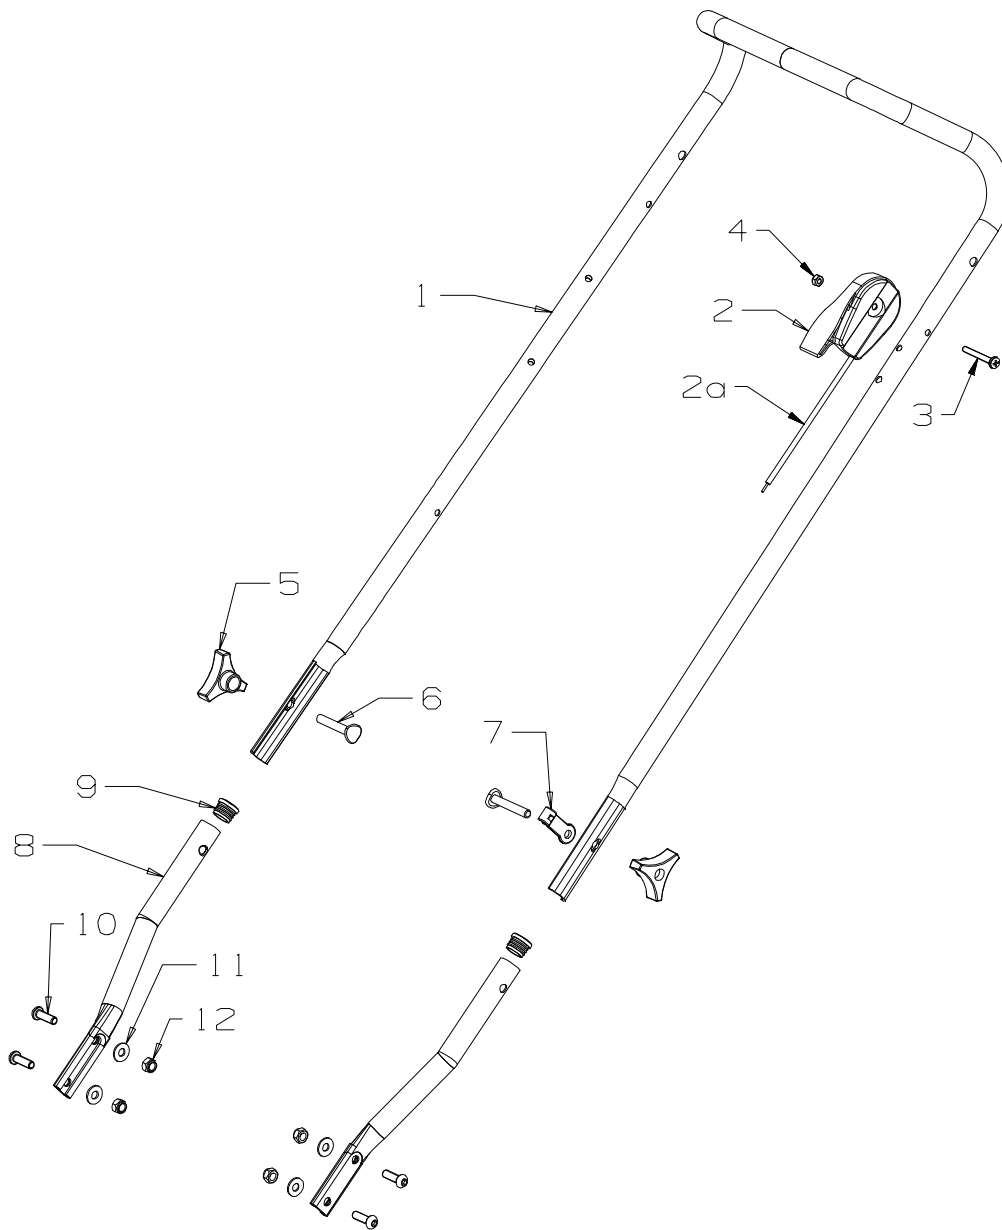

Issue A.0
Nov 2023 PB
ECN # 04481
IPL Ref # 765983

460mm Disc Blade Assembly (Flat)

Item	Part #	Description	Qty
1	581707	Bolt- Pivot M10 x 22	4
2	580693	Washer, Wavy 13.4 x 24.2	4
3	503672	Nut, M10 Hex Nyloc Flange	4
4	529150	Blade- Swing Back, 460mm	4
5	980082	Disc Blade- Flat	1
6	567143	Driver- Blade, 22mm Dia SS	1
7	500636	Key- Woodruff 5/8" x 5/32" x 1/4"	1
8	503543	Bolt; Hex NF 3/8" x 1.5" NYG8	1
9	500204	Washer; SPG 3/8"	1
10	503855	Washer, Flat 9.75 x 30 x 4.0	1
11	567332	Plate- stiffener, Disc Blade Assy	1

Catcher Assembly- 18" Plastic

Item	Part #	Description	Qty
1	583295	Catcher- Bottom, 18" Brand Black	1
2	579117	Catcher- Top, 18" Black	1
3	580674	Catcher- Lid, 18" Black	1
4	580673	Catcher- Handle	1

Replacement Catcher Assembly Options

Item	Part #	Description	Qty	Not Illustrated
1	780616	Handle & Sleeve PVC/BLK	1	573174 Decal, HSG Lawn Marshal 1
2-4	583458	Throttle Ctrl & Cable Wescon	1	579414 Decal, Noise MAS 75dba 1
3	503604	*Screw, Pan M6 x 45 Poz	1	582049 Decal, Flap Caution 1
4	501764	*Nut, M6 Hex Nyloc x 6mm thick	1	
5-6	774230	Knob Lock Assembly (2 per)	1	
5	574230	*Knob-Plastic,M8	2	
6	574218	*Bolt,Sph Head- M8 x 53 x 35	2	
7	581527	Retainer-Control Cable, Handle	1	
8-9	980692	Handle-Lower, Stub Black	2	
9	503319	*Plug-22mm Black Plastic	1	
10	503643	Screw,Set-M8 x 25 B/Head	4	
11	501606	Washer-Flat 8 x 19 x 1.6	4	
12	501793	Nut, M8 Hex Nyloc x 8mm thick	4	