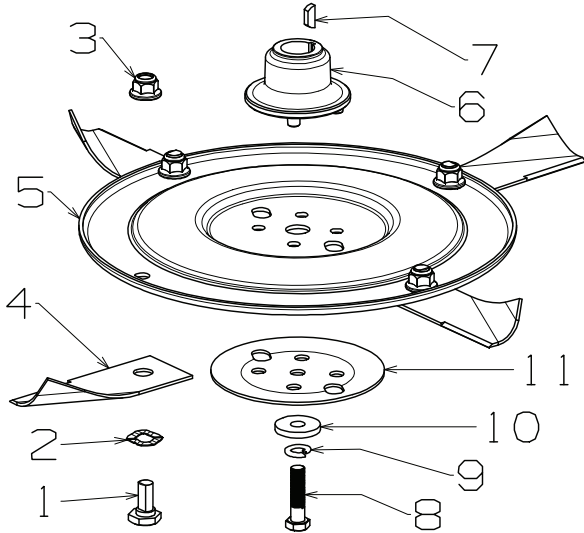

Issue A.0
Nov 2023 PB
ECN # 04481
IPL Ref # 765983

460mm Disc Blade Assembly (Flat)

Item	Part #	Description	Qty
1	581707	Bolt- Pivot M10 x 22	4
2	580693	Washer, Wavy 13.4 x 24.2	4
3	503672	Nut, M10 Hex Nyloc Flange	4
4	529150	Blade- Swing Back, 460mm	4
5	980082	Disc Blade- Flat	1
6	567143	Driver- Blade, 22mm Dia SS	1
7	500636	Key- Woodruff 5/8" x 5/32" x 1/4"	1
8	503543	Bolt; Hex NF 3/8" x 1.5" NYG8	1
9	500204	Washer; SPG 3/8"	1
10	503855	Washer, Flat 9.75 x 30 x 4.0	1
11	567332	Plate- stiffener, Disc Blade Assy	1

Catcher Assembly- 18" Plastic

Item	Part #	Description	Qty
1	583295	Catcher- Bottom, 18" Brand Black	1
2	579117	Catcher- Top, 18" Black	1
3	580674	Catcher- Lid, 18" Black	1
4	580673	Catcher- Handle	1

Replacement Catcher Assembly Options

Item	Part #	Description	Qty	Not Illustrated
1	780616	Handle & Sleeve PVC/BLK	1	573174 Decal, HSG Lawn Marshal 1
2-4	583458	Throttle Ctrl & Cable Wescon	1	579414 Decal, Noise MAS 75dba 1
3	503604	*Screw, Pan M6 x 45 Poz	1	582049 Decal, Flap Caution 1
4	501764	*Nut, M6 Hex Nyloc x 6mm thick	1	
5-6	774230	Knob Lock Assembly (2 per)	1	
5	574230	*Knob-Plastic,M8	2	
6	574218	*Bolt,Sph Head- M8 x 53 x 35	2	
7	581527	Retainer-Control Cable, Handle	1	
8-9	980692	Handle-Lower, Stub Black	2	
9	503319	*Plug-22mm Black Plastic	1	
10	503643	Screw,Set-M8 x 25 B/Head	4	
11	501606	Washer-Flat 8 x 19 x 1.6	4	
12	501793	Nut, M8 Hex Nyloc x 8mm thick	4	