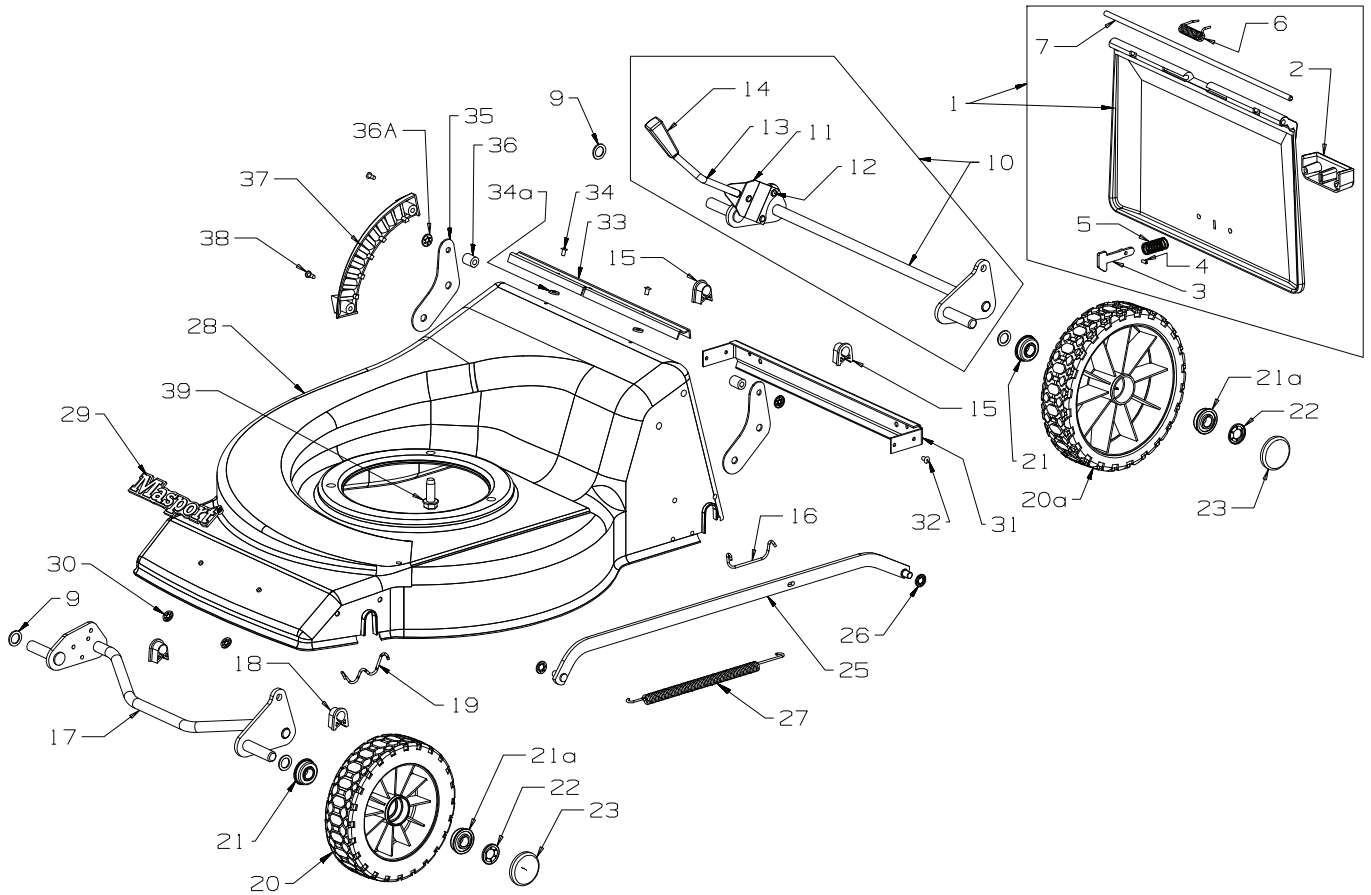

565983 Ser 18
Lawn Marshal 23
Spares Version

Masport®

Issue A.0
Nov 2023 PB
ECN # 04481
IPL Ref # 765983

Item	Part #	Description	Qty	Item	Part #	Description	Qty
1	764242	Flap Assy- Plastic, Latched	1	23	581000	Hub Cap- Button, MK6 Black	4
2	580602	*Handle - Flap	1	25	972288	Rod Assy- Connecting, 460	1
3	981650	*Latch- Flap, Barbed	1	26	501365	Clip- Starlock, 5/16"	2
4	502019	*Pin, Tension 3.0 x 8	1	27	581463	Spring- Counter Balance	1
5	581106	*Spring- Latch, Flap	1	28	781460	Housing- Steel 18", ODS RED	1
6	581349	*Spring- Flap	1	29	581240	*Nameplate- MASPORT	1
7	779732	*Wire- Flap Pivot 6mm x 377mm	1	30	503150	*Clip- Starlock, 5 dia	2
9	503301	Washer; Flat 1/2 x 3/4 x 18g	4	31	980608	*Brace-Rear	1
10-14	969241	Axle- Rear Assy 18" Morr	1	32	581369	*Rivet- Pop 4.0 dia x 3.2 73SS5-2	4
11	580649	*Spring- Leaf	1	33	583151	Dust Seal-Flap	1
12	503373	*Rivet- F/HD 3/16 x 27/64"	3	34	581369	Rivet- Pop 4.0 dia x 3.2 73SS5-2	2
13	980733	*Rod- Height Selector (Sq Knob)	1	34a	502170	Washer, Nylon 5 x 12 x 2.0	2
14	580056	*Grip- Height Lever, Square Black	1	35	567585	Bracket- Flap	2
15	580668	Bush- Pivot, Rear Axle	2	36	579733	Spacer- Flap	2
16	579292	Retainer- Axle, Rear, Steel Deck	2	36a	503574	Clip- Starlock, 6mm dia	2
17	581269	Axle- Front, 175mm	1	37	580025	Quadrant- Height Selector	1
18	580030	Bush- Pivot, Front Axle	2	38	503660	Rivet- Pop 4.8 dia x 9.0 73AS6-6	2
19	529674	Retainer- Axle W, Front	2	39	580453	Screw, S/T 3/8" x 1-1/8"	3
20	580790	Wheel Assy- 175mm, MK6 White	2	Not Illustrated			
20	551212	*Bearing- Wheel, (Fitted)	2	765354	Motor Assy- Loncin, 123cc (Packed)	1	
20a	580791	Wheel Assy- 200mm, MK6 White	2	502360	*Engine. LONCIN LC1P65FE-3 123cc	1	
20a	551212	*Bearing- Wheel, (Fitted)	2				
21	551212	Bearing- Wheel, Ball Type	4				
21a	551212	Bearing- Wheel, Ball Type	4				
22	503236	Clip- Starlock, 1/2"	4				

When ordering spares: PLEASE QUOTE PART NUMBER & DESCRIPTION, NOT illustrated number. Item Qty = 1 per part unless stated differently.
BOLD TEXT = Assemblies. Descriptions starting with * = items included in the assemblies & may not be available as a spares item.
Determine the left or right hand sides by standing in the operating position (standing at the handle). Page 4