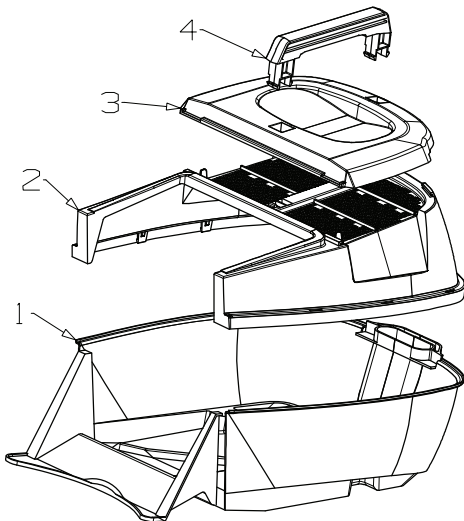

Issue A.0
Nov 2023 PB
ECN # 04481
IPL Ref # 765983

460mm Disc Blade Assembly (Flat)

Item	Part #	Description	Qty
1	581707	Bolt- Pivot M10 x 22	4
2	580693	Washer, Wavy 13.4 x 24.2	4
3	503672	Nut, M10 Hex Nyloc Flange	4
4	529150	Blade- Swing Back, 460mm	4
5	980082	Disc Blade- Flat	1
6	567143	Driver- Blade, 22mm Dia SS	1
7	500636	Key- Woodruff 5/8" x 5/32" x 1/4"	1
8	503543	Bolt; Hex NF 3/8" x 1.5" NYG8	1
9	500204	Washer; SPG 3/8"	1
10	503855	Washer, Flat 9.75 x 30 x 4.0	1
11	567332	Plate- stiffener, Disc Blade Assy	1

Blade & Bolt Sets

- 783692 Bolt Set,4 Blade Assy Masp, Inc Items 4 x 1, 2 & 3
 729150 Blade-Swing Back,460 Masp, Includes Items: 4 x 1,2,3,4
 980550 Disc Assy-Flat 18"(460), Includes Items: 5 + 11 & 4 x 1, 2, 3, 4

Catcher Assembly- 18" Plastic

Item	Part #	Description	Qty
1	583295	Catcher- Bottom, 18" Brand Black	1
2	579117	Catcher- Top, 18" Black	1
3	580674	Catcher- Lid, 18" Black	1
4	580673	Catcher- Handle	1

Replacement Catcher Assembly Options