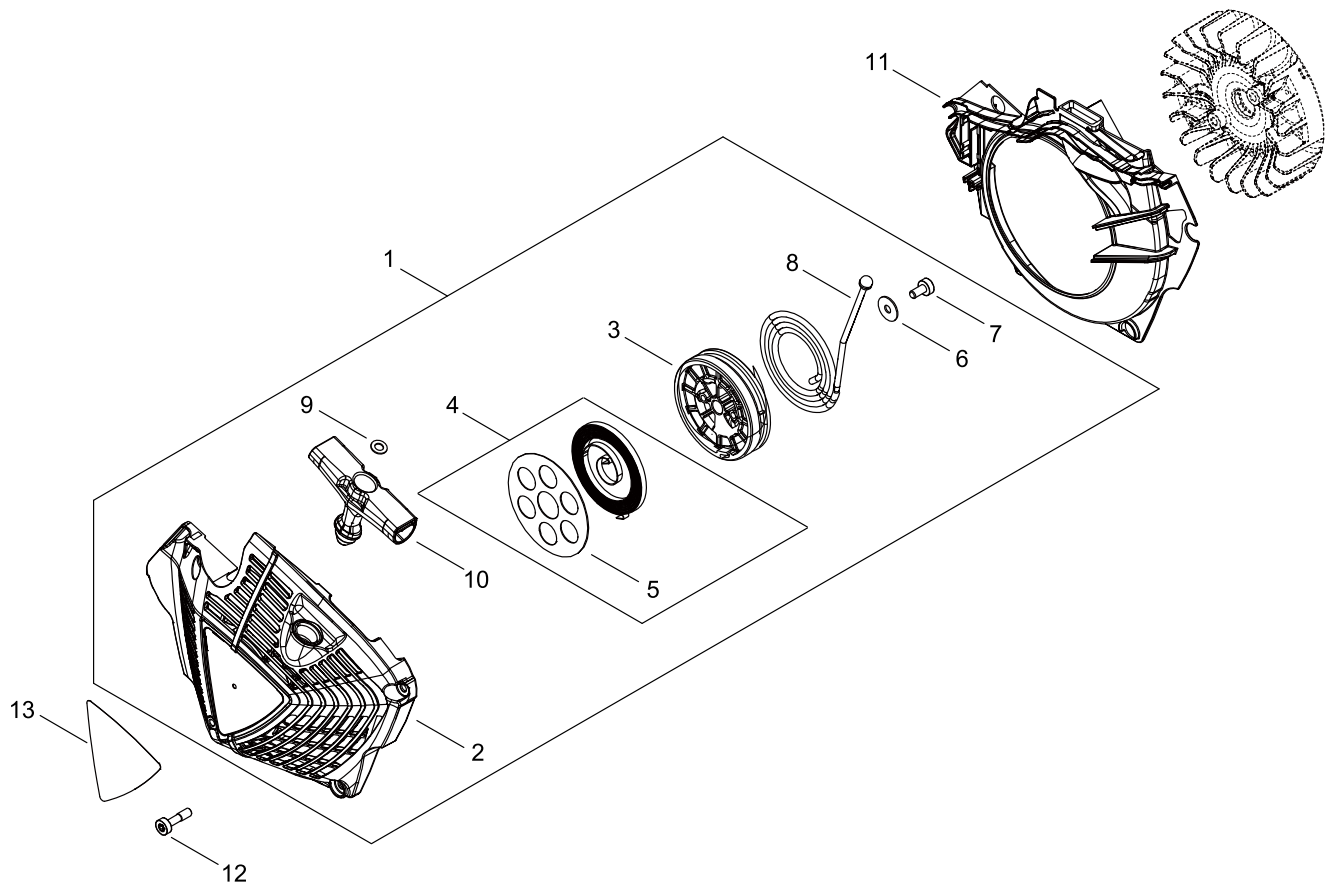

RECOIL STARTER

RECOIL STARTER

Key No.	LV (+)	Part No	Description	Qty	Standard
1		A051-003540	STARTER,RECOIL ASY	1	
2	+	P100-009460	CASE,STARTER	1	
3	+	A506-000570	REEL, ROPE	1	
4	+	P100-009470	SPRING KIT, REWIND	1	
5	++	A503-000080	PLATE, STARTER	1	
6	+	177214-02830	WASHER	1	5.2*16*1.0T
7	+	V805-000130	BOLT, TORX 5	1	TB-5*10 10.9
8	+	A509-000510	ROPE	1	
9	+	900600-00005	WASHER	1	5
10	+	A511-000300	GRIP,STARTER	1	
11		A172-003650	COVER,FAN	1	
12		V805-000410	BOLT, TORX 5	4	TB-5*20 10.9
13		X503-015740	LABEL,MODEL	1	731SX