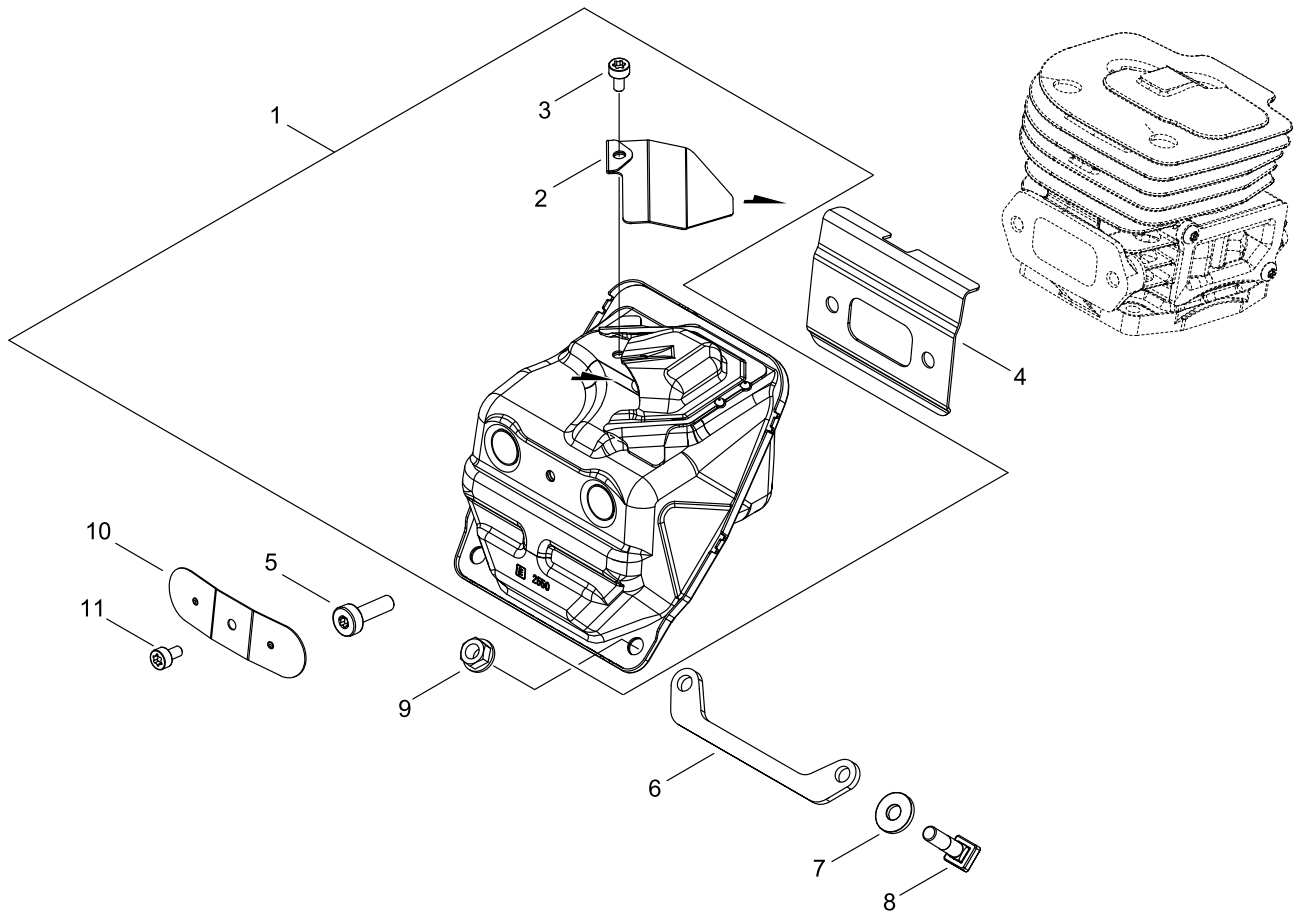

MUFFLER

MUFFLER

Key No.	LV (+)	Part No	Description	Qty	Standard
1		P100-009450	MUFFLER ASY	1	
2	+	A310-000580	SCREEN, ARRESTOR	1	
3	+	V804-000030	BOLT, TORX 4	1	TB-4*8 10.9
4		V104-002540	GASKET,EXHAUST	1	T:1.0
5		V806-000010	BOLT, TORX 6	2	TB-6*20 10.9
6		V150-004750	PLATE,EYE	1	T:3.0
7		V304-000540	WASHER,CIRCULAR 6	2	6.3*16*2
8		V204-001880	BOLT,6	2	
9		900515-00006	NUT, FLANGE	2	6
10		A301-000100	PLATE, MUFFLER	1	T:0.5
11		V804-000030	BOLT, TORX 4	1	TB-4*8 10.9