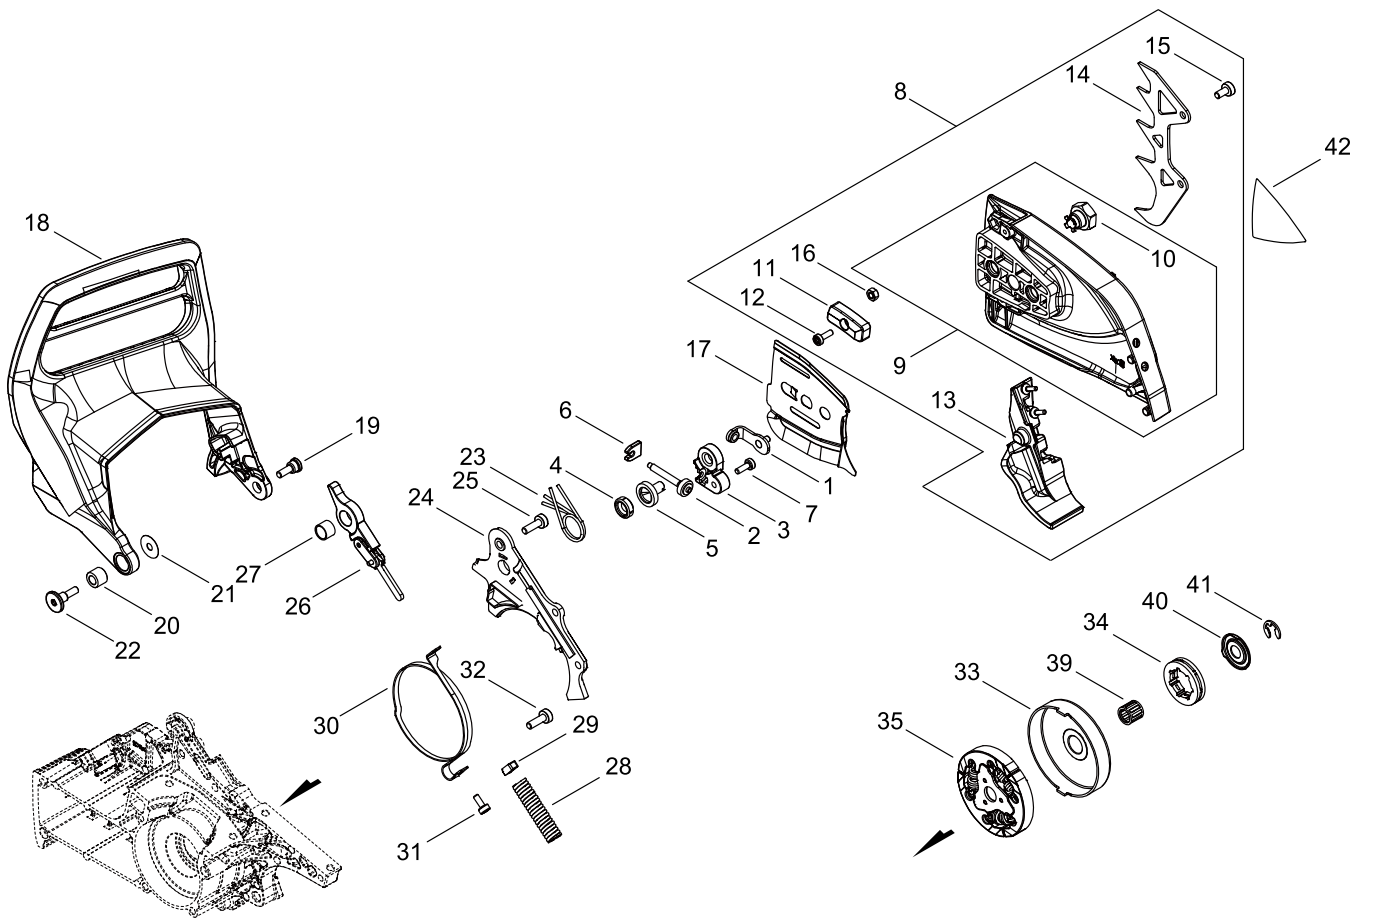

HANDLE

HANDLE

Key No.	LV (+)	Part No	Description	Qty	Standard
1		V430-005290	CABLE,BOWDEN	1	
2		A440-003490	SWITCH, ON OFF	1	
3		V485-003490	LEAD	1	L90
4		V485-003500	LEAD	1	L312
5		C400-001750	HANDLE, FRONT	1	
6		C405-000650	BRACKET,HANDLE	1	
7		C405-000660	BRACKET,HANDLE	1	
8		V835-000000	BOLT, TORX 5	4	
9		V805-000360	BOLT, TORX 5	1	TB-5*30 ALL10.9
10		V456-000460	HOLDER,SPRING	1	
11		V450-002410	SPRING,COMPRESSION	1	
12		V835-000000	BOLT, TORX 5	1	
13		V806-000000	BOLT, TORX 6	1	TT-6*20 DG 10.9
14		P100-010310	HANDLE ASY, REAR	1	
15	+	V470-001991	PIPE	1	1.8*4*105
16	+	V471-005680	PIPE	1	3.5*6*75
17	+	V186-000530	JOINT,PIPE	1	
18	+	A369-000460	STRAINER, FUEL	1	
19	+	V490-000500	CLIP	1	
20	+	V470-002410	PIPE	1	
21	+	V490-001230	CLIP	1	
22	+	131300-56431	VENT ASSEMBLY, FUEL	1	
23		C450-001120	CONTROL, THROTTLE	1	
24		900345-40025	PIN, SPRING	1	4*25
25		V452-001970	SPRING,TORSION	1	
26		C460-000670	LOCKOUT,THROTTLE	1	
27		C411-000300	LID,HANDLE	1	
28		V420-005580	CUSHION	1	
29		V804-000000	BOLT, TORX 4	1	TT-4*12 DG 10.9
30		C480-000240	GUIDE, CABLE	1	
31		V804-000000	BOLT, TORX 4	1	TT-4*12 DG 10.9
32		C302-000100	PAD, GUARD	1	
33		V804-000000	BOLT, TORX 4	1	TT-4*12 DG 10.9
34		V456-000470	HOLDER,SPRING	1	
35		V835-000000	BOLT, TORX 5	1	
36		V450-002420	SPRING,COMPRESSION	1	
37		V835-000000	BOLT, TORX 5	1	
38		V456-000430	HOLDER,SPRING	1	M SIDE 奥
39		V456-000440	HOLDER,SPRING	1	
40		V806-000000	BOLT, TORX 6	1	TT-6*20 DG 10.9
41		V450-002430	SPRING,COMPRESSION	1	
42		V404-000260	CUSHION,10	1	NOK U704

HANDLE

HANDLE

Key No.	LV (+)	Part No	Description	Qty	Standard
43		V141-000180	GROMMET,PLUG	1	
44		P100-008450	CAP ASY	1	
45	+	900720-20029	O-RING	1	P-29
46	+	A365-000150	CONNECTOR,CAP	1	

CHAIN BRAKE

CHAIN BRAKE