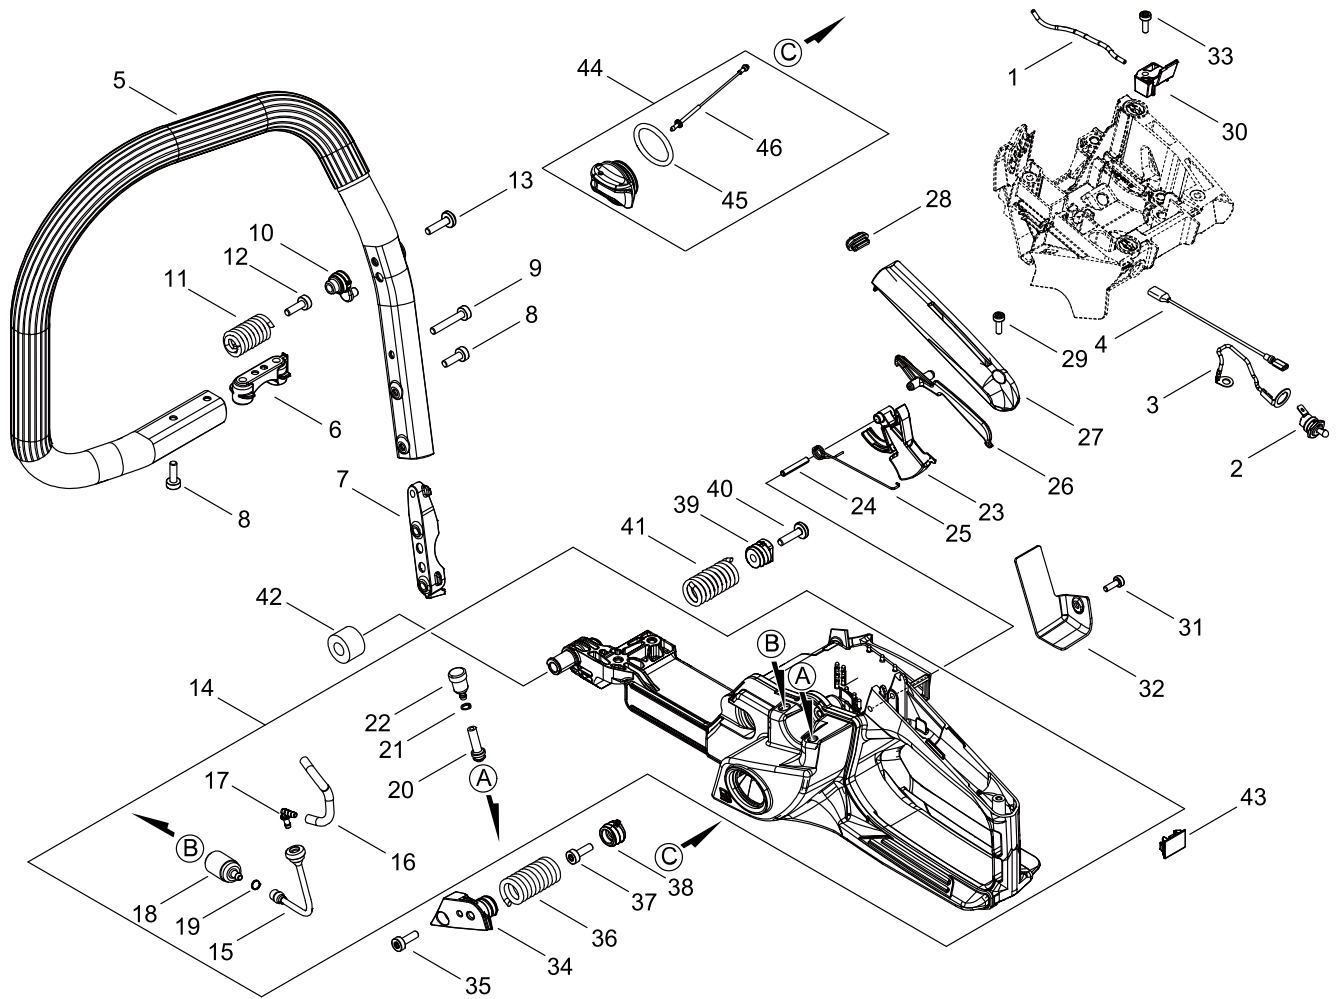

HANDLE

HANDLE

Key No.	LV (+)	Part No	Description	Qty	Standard
1		V430-005290	CABLE,BOWDEN	1	
2		A440-003490	SWITCH, ON OFF	1	
3		V485-003490	LEAD	1	L90
4		V485-003500	LEAD	1	L312
5		C400-001750	HANDLE, FRONT	1	
6		C405-000650	BRACKET,HANDLE	1	
7		C405-000660	BRACKET,HANDLE	1	
8		V835-000000	BOLT, TORX 5	4	
9		V805-000360	BOLT, TORX 5	1	TB-5*30 ALL10.9
10		V456-000460	HOLDER,SPRING	1	
11		V450-002410	SPRING,COMPRESSION	1	
12		V835-000000	BOLT, TORX 5	1	
13		V806-000000	BOLT, TORX 6	1	TT-6*20 DG 10.9
14		P100-010310	HANDLE ASY, REAR	1	
15	+	V470-001991	PIPE	1	1.8*4*105
16	+	V471-005680	PIPE	1	3.5*6*75
17	+	V186-000530	JOINT,PIPE	1	
18	+	A369-000460	STRAINER, FUEL	1	
19	+	V490-000500	CLIP	1	
20	+	V470-002410	PIPE	1	
21	+	V490-001230	CLIP	1	
22	+	131300-56431	VENT ASSEMBLY, FUEL	1	
23		C450-001120	CONTROL, THROTTLE	1	
24		900345-40025	PIN, SPRING	1	4*25
25		V452-001970	SPRING,TORSION	1	
26		C460-000670	LOCKOUT,THROTTLE	1	
27		C411-000300	LID,HANDLE	1	
28		V420-005580	CUSHION	1	
29		V804-000000	BOLT, TORX 4	1	TT-4*12 DG 10.9
30		C480-000240	GUIDE, CABLE	1	
31		V804-000000	BOLT, TORX 4	1	TT-4*12 DG 10.9
32		C302-000100	PAD, GUARD	1	
33		V804-000000	BOLT, TORX 4	1	TT-4*12 DG 10.9
34		V456-000470	HOLDER,SPRING	1	
35		V835-000000	BOLT, TORX 5	1	
36		V450-002420	SPRING,COMPRESSION	1	
37		V835-000000	BOLT, TORX 5	1	
38		V456-000430	HOLDER,SPRING	1	M SIDE 奥
39		V456-000440	HOLDER,SPRING	1	
40		V806-000000	BOLT, TORX 6	1	TT-6*20 DG 10.9
41		V450-002430	SPRING,COMPRESSION	1	
42		V404-000260	CUSHION,10	1	NOK U704