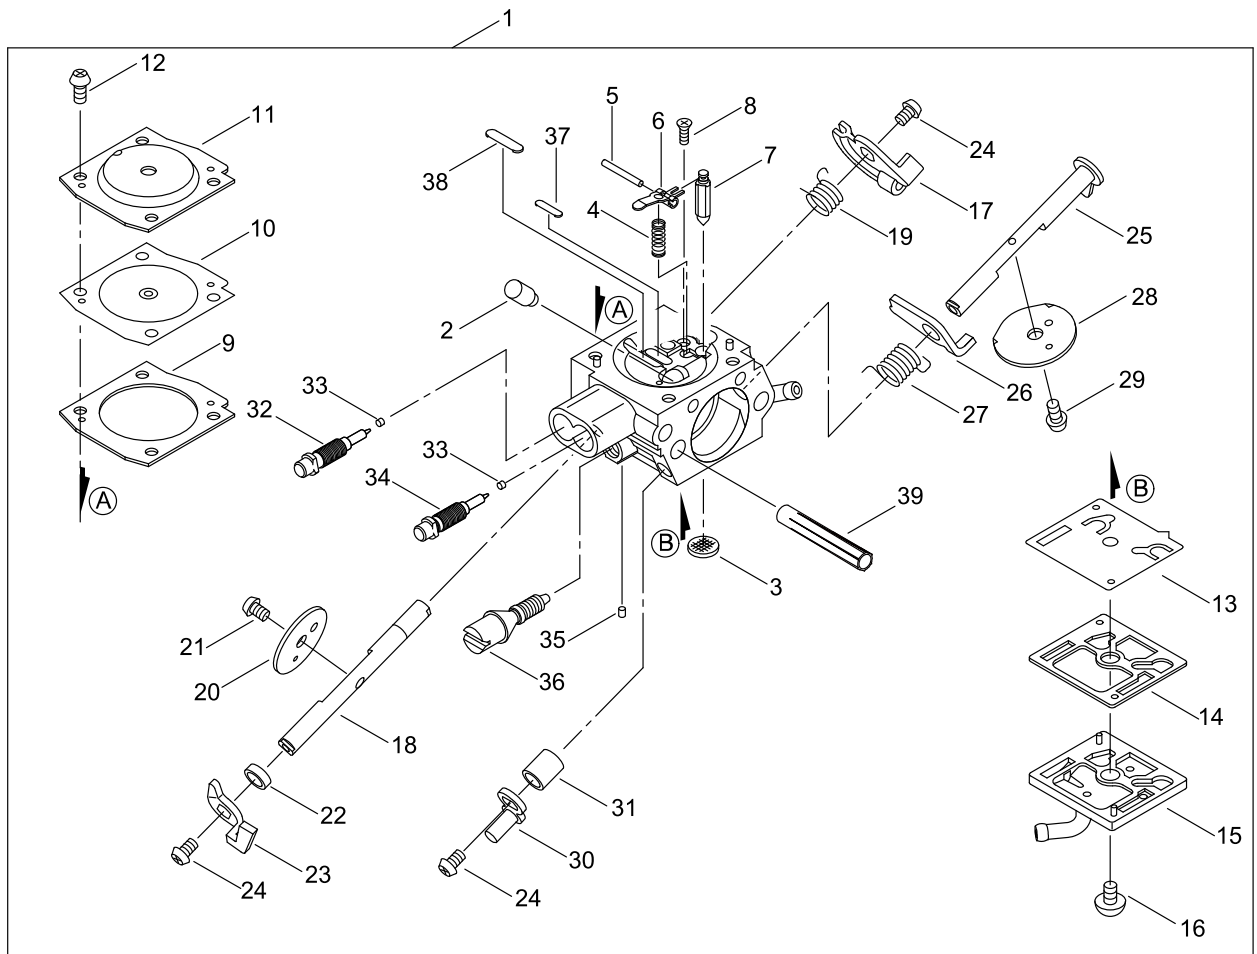

MAGNETO

MAGNETO

Key No.	LV (+)	Part No	Description	Qty	Standard
1		A409-001420	ROTOR, MAGNETO	1	AG12
2		A411-001950	COIL, IGNITION	1	
3		V805-000150	BOLT, TORX 5	2	TB-5*16 10.9
4		A514-000350	PAWL	2	
5		V203-002250	BOLT,5	2	
6		V452-001950	SPRING,TORSION	2	
7		900515-00008	NUT, FLANGE	1	8
8		V475-009560	TUBE	1	SSG-1 6*7.2*290
9		100142-30830	KEY, WOODRUFF	1	
10		A425-000080	SPARKPLUG	1	BPMR8Y-5
11		A426-000050	SPRING SPARK PLUG	1	
12		V495-003900	BAND	1	560700
13		A427-000190	CAP,SPARK PLUG	1	

CARBURETOR

CARBURETOR

Key No.	LV (+)	Part No	Description	Qty	Standard
1		P200-001230	CARBURETOR ASY	1	
2	+	P005-004390	NOZZLE ASY	1	
3	+	P005-000860	SCREEN, FUEL INLET	1	
4	+	P005-004400	METERING SPRING	1	
5	+	125338-13930	PIN, METERING ARM	1	
6	+	P005-004560	LEVER, METERING	1	
7	+	125337-06960	VALVE,INLET NEEDLE	1	
8	+	P005-004550	SCREW	1	
9	+	P005-004570	GASKET, METERING	1	
10	+	P005-004580	DIAPHRAGM ,METERING	1	
11	+	P005-001850	COVER, DIAPHRAGM	1	
12	+	125344-52130	SCREW	4	
13	+	P005-004590	DIAPHRAGM, PUMP	1	
14	+	P005-001430	GASKET, PUMP	1	
15	+	P005-004410	PUMP COVER ASY	1	
16	+	P005-004420	SCREW	1	
17	+	P005-004430	THROTTLE LEVER	1	
18	+	P005-004440	THROTTLE SHAFT	1	
19	+	P005-004450	THROTTLE SPRING	1	
20	+	P005-004460	VALVE	1	
21	+	P005-003170	SCREW	1	
22	+	P005-004600	COLLAR	1	
23	+	P005-004470	THROTTLE LEVER	1	
24	+	125348-13930	SCREW	3	
25	+	P005-004480	CHOKE SHAFT	1	
26	+	P005-004490	CHOKE LEVER	1	
27	+	P005-004610	SPRING, CHOKE RETURN	1	
28	+	P005-004500	VALVE	1	
29	+	125314-51230	SCREW	1	3*4.5
30	+	P005-004510	CHOKE LEVER	1	
31	+	P005-004620	COLLAR	1	
32	+	P005-004660	SCREW	1	
33	+	125363-12820	RETAINER	2	
34	+	P005-004670	SCREW	1	
35	+	125378-13930	PIECE, FRICTION	1	
36	+	P005-004540	SCREW	1	
37	+	125345-15130	PLUG, WELCH	1	
38	+	P005-000410	PLUG, WELCH	1	
39	+	V352-000340	COLLAR,4	2	