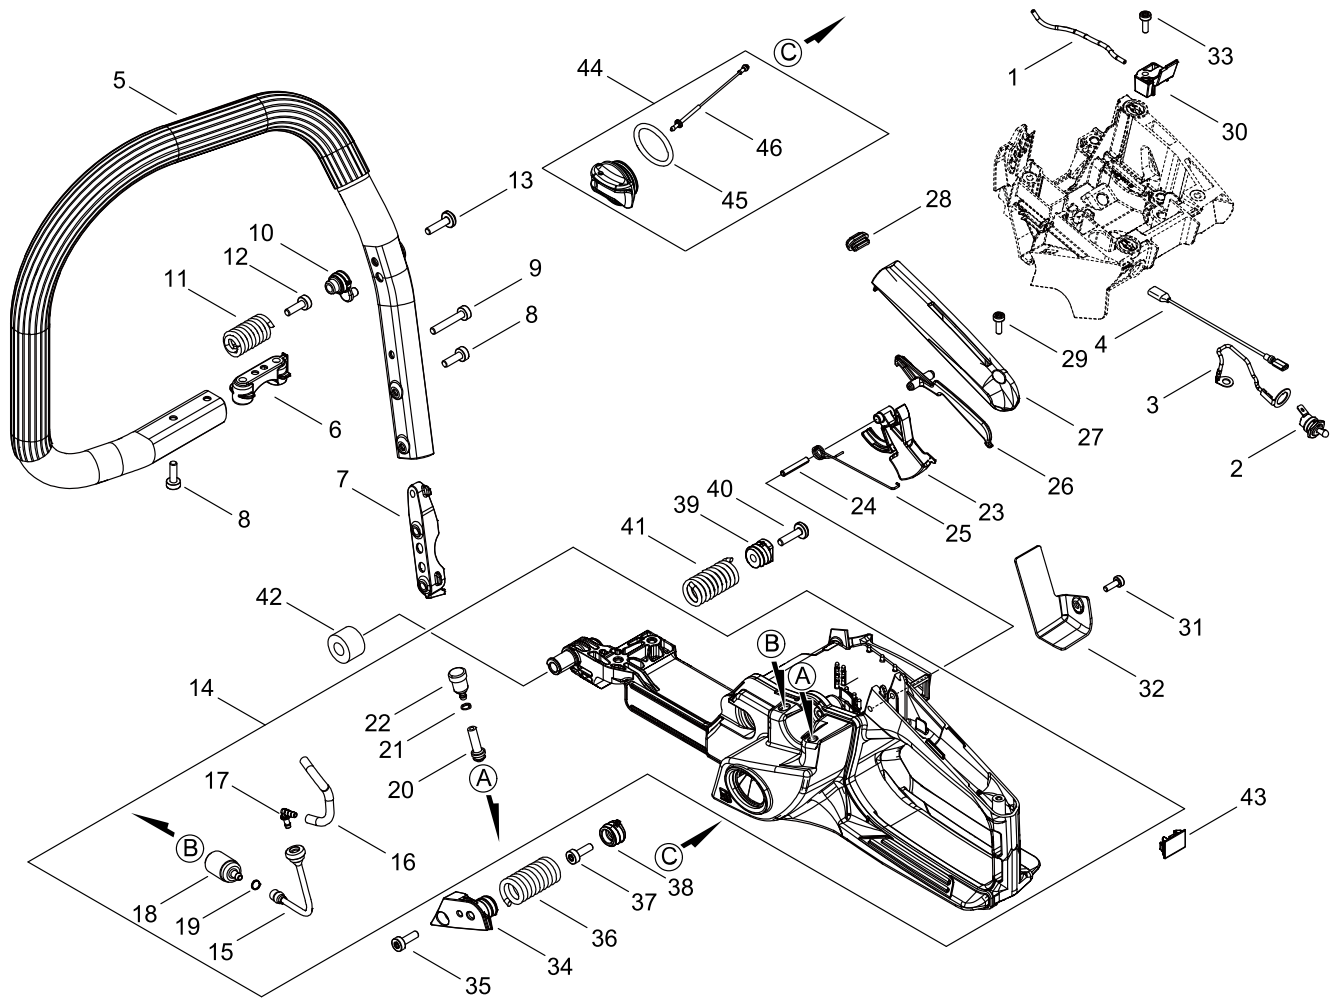

HANDLE

HANDLE

Key No.	LV (+)	Part No	Description	Qty	Standard
43		V141-000180	GROMMET,PLUG	1	
44		P100-008450	CAP ASY	1	
45	+	900720-20029	O-RING	1	P-29
46	+	A365-000150	CONNECTOR,CAP	1