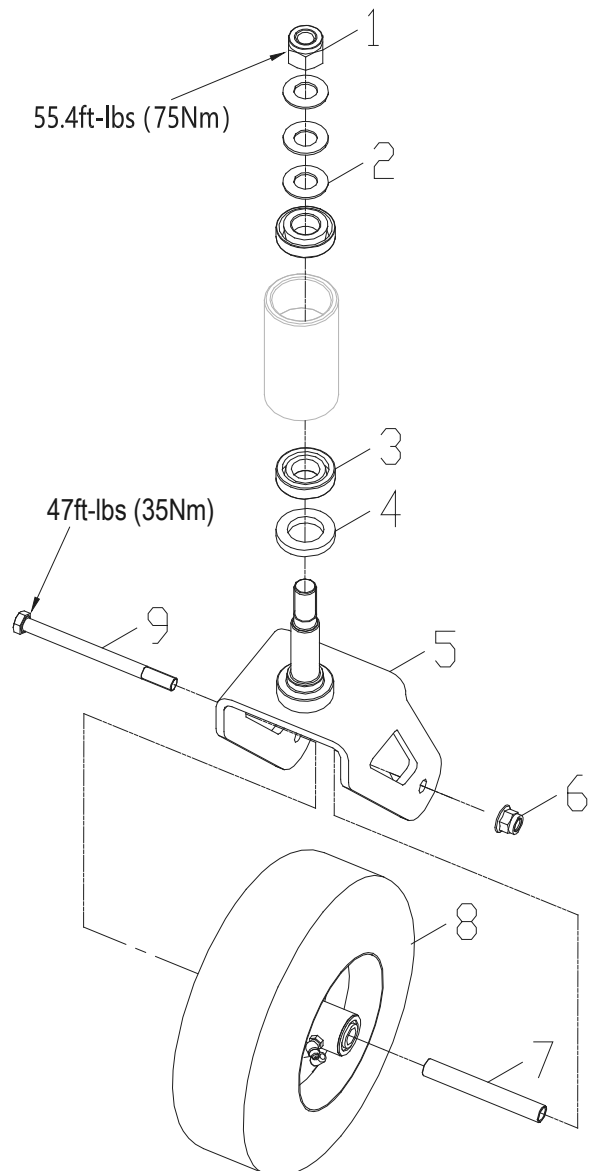

Item No.	JAK Max Part No.	Greenworks Part No.	Description
45-14	JMGW362	R0201475-00	Washer
45-15	JMGW400	R0203168-00	Torsional spring
45-16	JMGW333	R0200369-00	Lock nut M12
45-17	JMGW356	R0200559-00	Nut M12
45-18	JMGW480	R0201470-00	Forward deck hanger
45-19	JMGW384	R0202225-00	Lock pin
45-20	JMGW363	R0201478-00	R pin
45-21	JMGW445	R0202224-00	Height adjustment lever
45-22	JMGW444	R0202223-00	Height adjustment handle sleeve
45-23	JMGW412	R0200527-00	Bolt

Discharge Chute Fig 46

Item No.	JAK Max Part No.	Greenworks Part No.	Description
46-1	JMGW337	R0200526-00	Bolt
46-2	JMGW449	R0202296-00	Fixed seat
46-3	JMGW311	R0201314-00	Nut plate M6
46-4	JMGW391	R0202297-00	Bearing clip
46-5	JMGW450	R0202298-00	Mulch cover
46-6	JMGW392	R0202299-00	Custom bolt
46-7	JMGW393	R0202300-00	Bolt
46-8	JMGW451	R0202301-00	Fixed seat
46-9	JMGW310	R0200548-00	Flat washer $\phi 8$
46-10	JMGW339	R0200569-00	Lock nut M8
46-11	JMGW319	R0200518-00	Lock nut M6
46-12	JMGW452	R0202302-00	Support plate
46-13	JMGW453	R0202303-00	Bearing clip
46-14	JMGW454	R0202304-00	Torsional spring
46-15	JMGW485	R0202305-00	Discharge chute cover
46-16	JMGW455	R0202306-00	Fixed pin
46-17	JMGW340	R0200547-00	Flat washer $\phi 6$

Wheels Fig 51

Item No.	JAK Max Part No.	Greenworks Part No.	Description
51-1	JMGW364	R0201518-00	Rear wheel
51-2	JMGW313	R0200368-00	Nut 1/2-20UNF

Front Casters Fig 52

Item No.	JAK Max Part No.	Greenworks Part No.	Description
52-1	JMGW322	R0200372-00	Nut M20
52-2	JMGW323	R0200373-00	Disc spring A40-2
52-3	JMGW324	R0201463-00	Tapered roller bearings
52-4	JMGW325	R0201464-00	Oil seal
52-5	JMGW380	R0202198-00	Front fork
52-6	JMGW333	R0200369-00	Lock nut M12
52-7	JMGW343	R0201468-00	Front shaft sleeve
52-8	JMGW361	R0201467-00	Front wheel general assembly
52-9	JMGW342	R0201465-00	Bolt