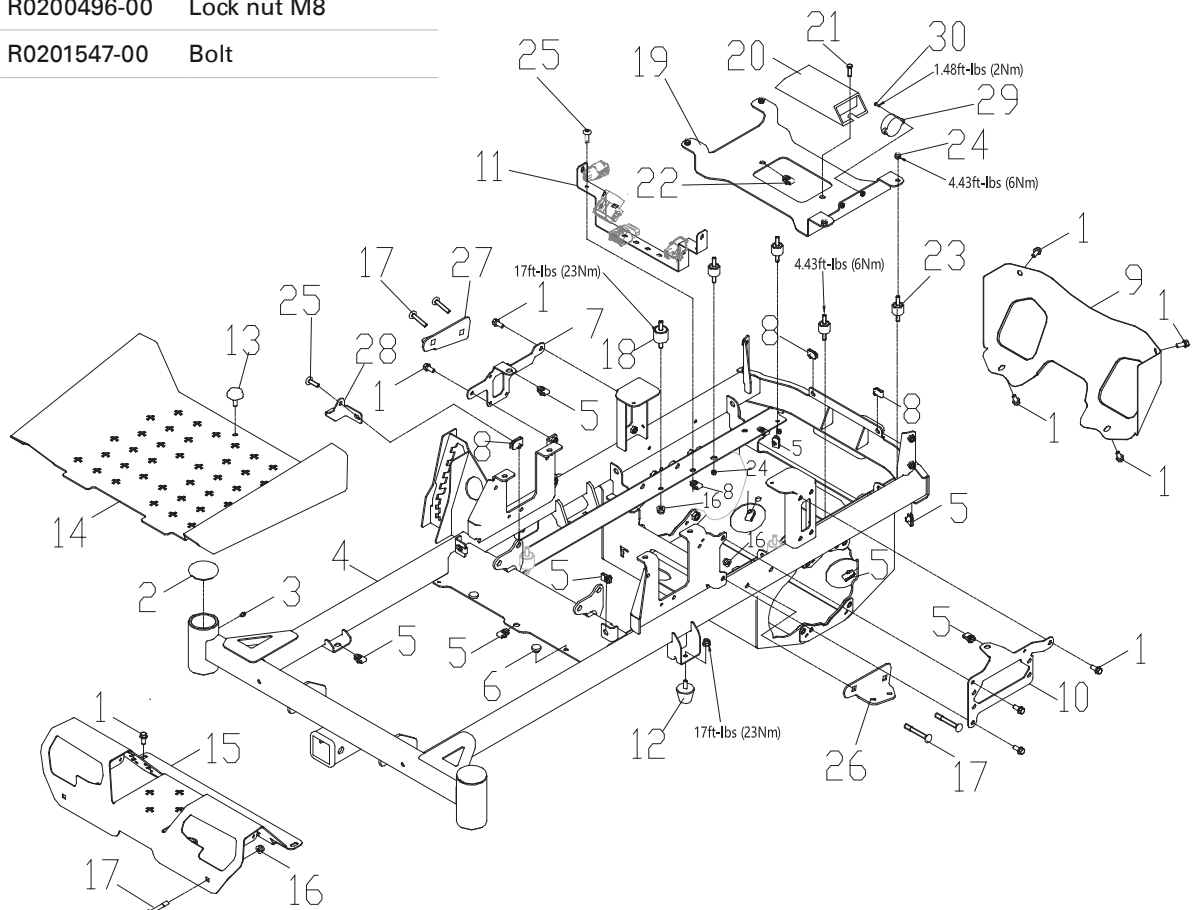

Toll Free P: 1800 604 281 E: sales@jakmax.com.au

www.jakmax.com.au

Frame Fig 21

Item No.	JAK Max Part No.	Greenworks Part No.	Description
21-1	JMGW312	R0200534-00	Bolt M8 × 20
21-2	JMGW383	R0202222-00	Dust cap
21-3	JMGW413	R0200684-00	Grease fitting M6
21-4	-	R0202221-00	Frame
21-5	-	R0200549-00	Nut M8
21-6	-	R0200377-00	Foot pad
21-7	-	R0202220-00	Mounting plate
21-8	JMGW311	R0201314-00	Nut plate M6
21-9	-	R0202219-00	Body rear
21-10	-	R0202218-00	Mounting plate
21-11	-	R0203291-00	Plug fixed plate
21-12	-	R0200710-00	Shock pad
21-13	-	R0200376-00	Knob bolt
21-14	-	R0202217-00	Foot pedal
21-15	-	R0202216-00	Front guard
21-16	JMGW335	R0200496-00	Lock nut M8
21-17	-	R0201547-00	Bolt

Item No.	JAK Max Part No.	Greenworks Part No.	Description
21-18	-	R0201412-00	Shock pad
21-19	-	R0203292-00	Fixed plate
21-20	JMGW466	R0203238-00	Resistor
21-21	-	R0200551-00	Screw
21-22	-	R0201499-00	Nut plate
21-23	-	R0202578-00	Insulation pad
21-24	JMGW319	R0200518-00	Lock nut M6
21-25	JMGW315	R0201376-00	Screw
21-26	-	R0203296-00	Air cap lever lug
21-27	-	R0203298-00	Air cap lever lug
21-28	-	R0203301-00	Plug fixed plate
21-29	-	R0201437-00	Audio buzzer
21-30	-	R0201500-00	Screw with cross recess

Rear Cover Fig 22

Item No.	JAK Max Part No.	Greenworks Part No.	Description
22-1	JMGW311	R0201314-00	Nut plate M6
22-2	-	R0203393-00	Mounting plate
22-3	-	R0202009-00	Bucket
22-4	JMGW315	R0201376-00	Screw

Battery & Charger Fig 31 (continued)

Controller Mount Fig 32 (opposite page)

Item No.	JAK Max Part No.	Greenworks Part No.	Description
32-1	-	R0201522-00	Screw
32-2	JMGW477	R0203862-00	Drive controller (60V)
32-3	-	R0202211-00	Mounting plate
32-4	-	R0200549-00	Nut M8
32-5	JMGW311	R0201314-00	Nut plate M6
32-6	-	R0202524-00	Right side plate
32-7	-	R0202024-00	Insulating base
32-8	-	R0201409-00	Nylon sleeve
32-9	JMGW312	R0200534-00	Bolt M8 x 20
32-10	-	R0202022-00	Screw
32-11	JMGW409	R0203232-00	Blade controller (60V)