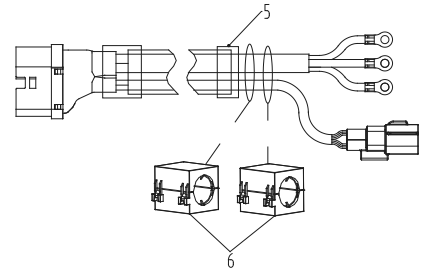

Wire Harness Fig 33

Item No.	JAK Max Part No.	Greenworks Part No.	Description
33-1	JMGW468	R0203246-00	Control harness assembly
33-2	JMGW478	R0203863-00	Power wiring harness
33-3	JMGW314	R0200390-00	Strip
33-4	JMGW316	R0202543-00	Strip
33-5	JMGW467	R0203240-00	Motor wiring harness
33-6	-	R0203864-00	Magnetic ring
33-7	-	R0203865-00	Magnetic ring