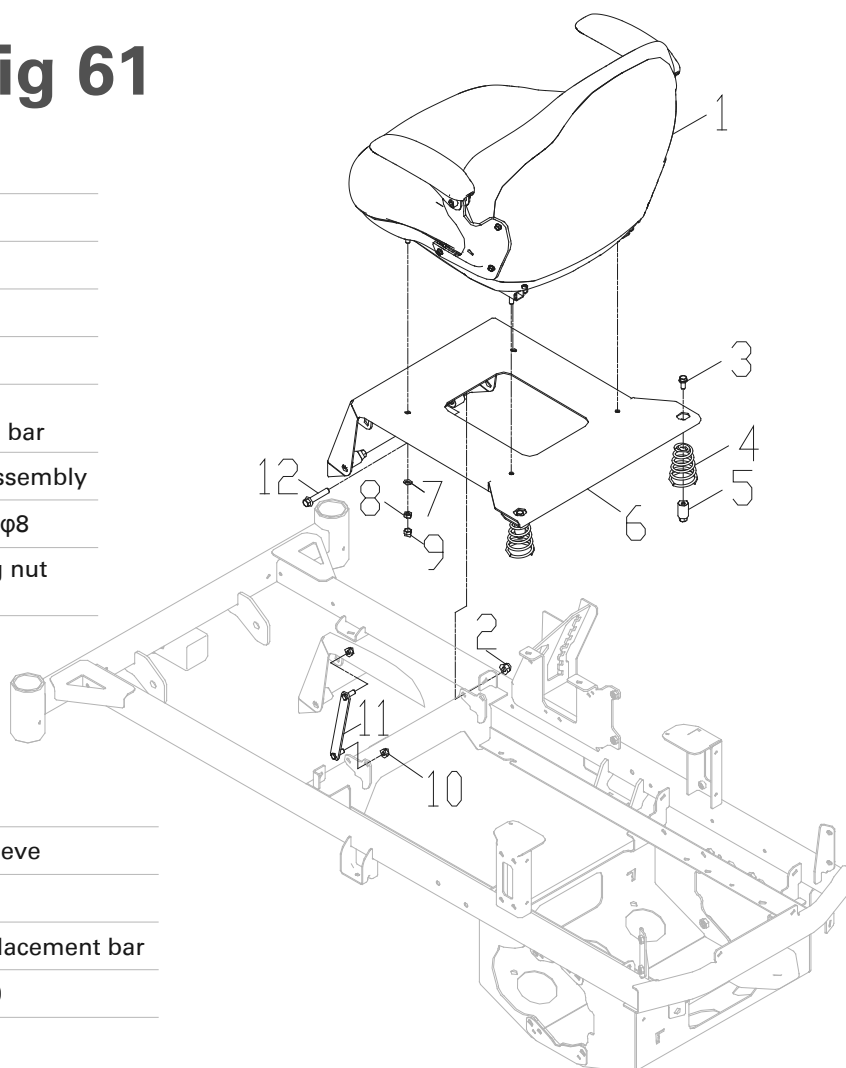

Seat & Mount Fig 61

Item No.	JAK Max Part No.	Greenworks Part No.	Description
61-1	JMGW504	R0203253-00	Seat
61-2	-	R0200521-00	Lock nut M10
61-3	JMGW312	R0200534-00	Bolt M8 x20
61-4	JMGW404	R0203275-00	Spring
61-5	JMGW370	R0202039-00	Limiting displacement bar
61-6	-	R0202197-00	Fixed plate assembly
61-7	JMGW310	R0200548-00	Plain washer $\phi 8$
61-8	JMGW357	R0200571-00	Nylon locking nut 5/16-18

Item No.	JAK Max Part No.	Greenworks Part No.	Description
61-9	JMGW379	R0202186-00	Protective sleeve
61-10	JMGW335	R0200496-00	Lock nut M8
61-11	-	R0203290-00	Limiting displacement bar
61-12	-	R0200765-00	Bolt M10 x 40