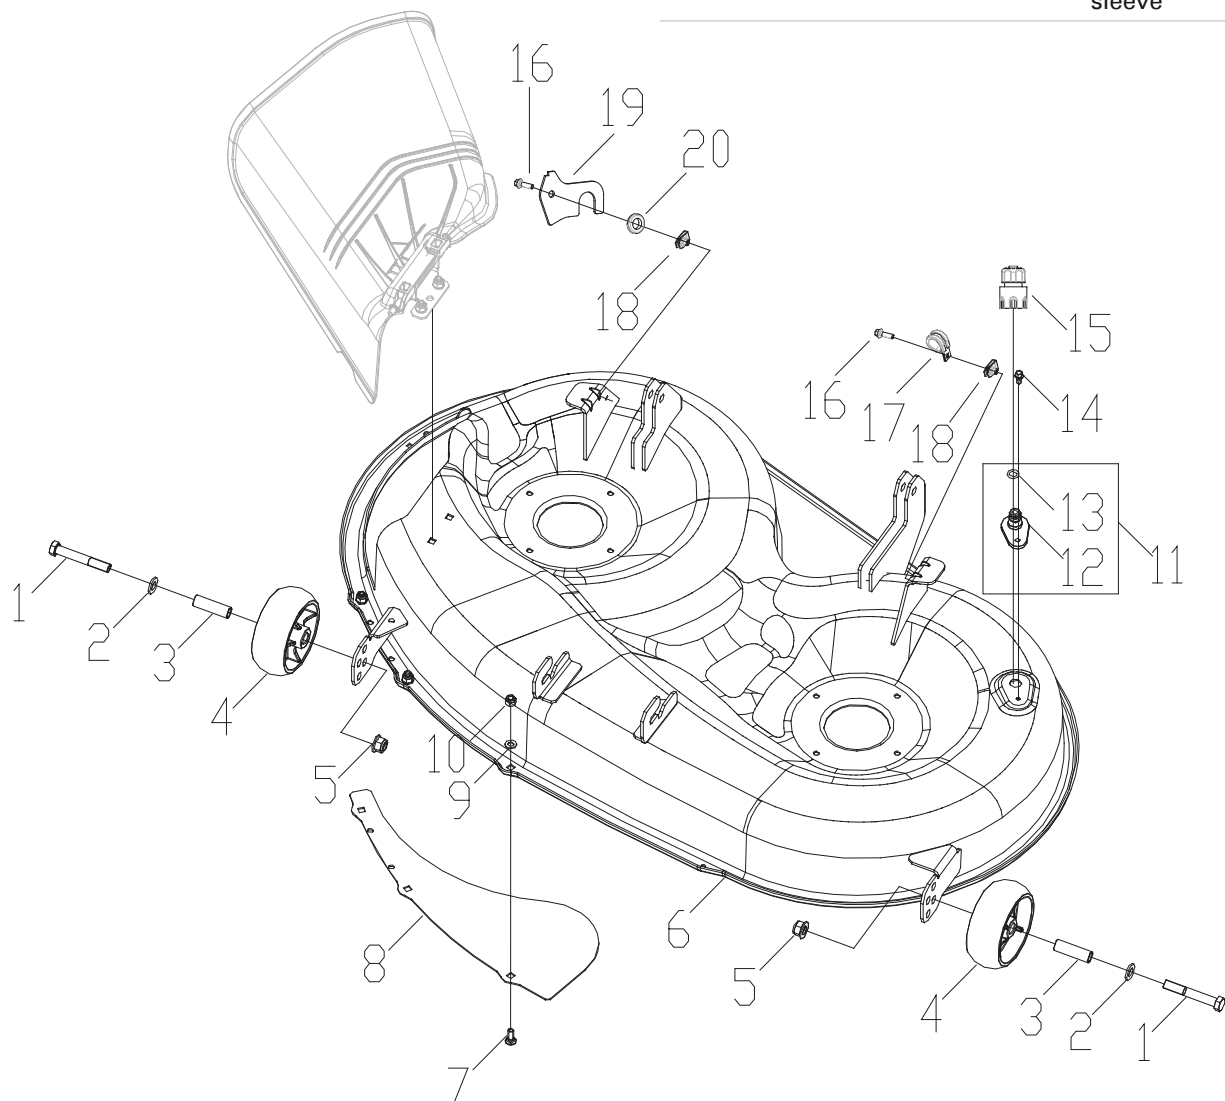

Deck Components Fig 42

Item No.	JAK Max Part No.	Greenworks Part No.	Description
42-1	JMGW349	R0200401-00	Bolt
42-2	JMGW355	R0200543-00	Washer
42-3	JMGW387	R0202286-00	Sleeve
42-4	JMGW388	R0202287-00	Deck wheel
42-5	JMGW351	R0200523-00	Lock nut M12
42-6	-	R0202288-00	42" deck
42-7	JMGW337	R0200526-00	Bolt
42-8	JMGW447	R0202289-00	Air fan
42-9	JMGW310	R0200548-00	Washer
42-10	JMGW339	R0200569-00	Lock nut M8

Item No.	JAK Max Part No.	Greenworks Part No.	Description
42-11	-	R0202290-00	Deck washout port assembly
42-12	JMGW389	R0202291-00	Deck washout port
42-13	JMGW405	R0203283-00	O-Ring
42-14	JMGW390	R0202294-00	Screw
42-15	JMGW475	R0203282-00	Garden hose adaptor
42-16	-	R0200507-00	Bolt
42-17	-	R0200412-00	Hose clamp
42-18	JMGW311	R0201314-00	Nut plate M6
42-19	-	R0203340-00	Cord clamp
42-20	-	R0203339-00	Wire protective sleeve