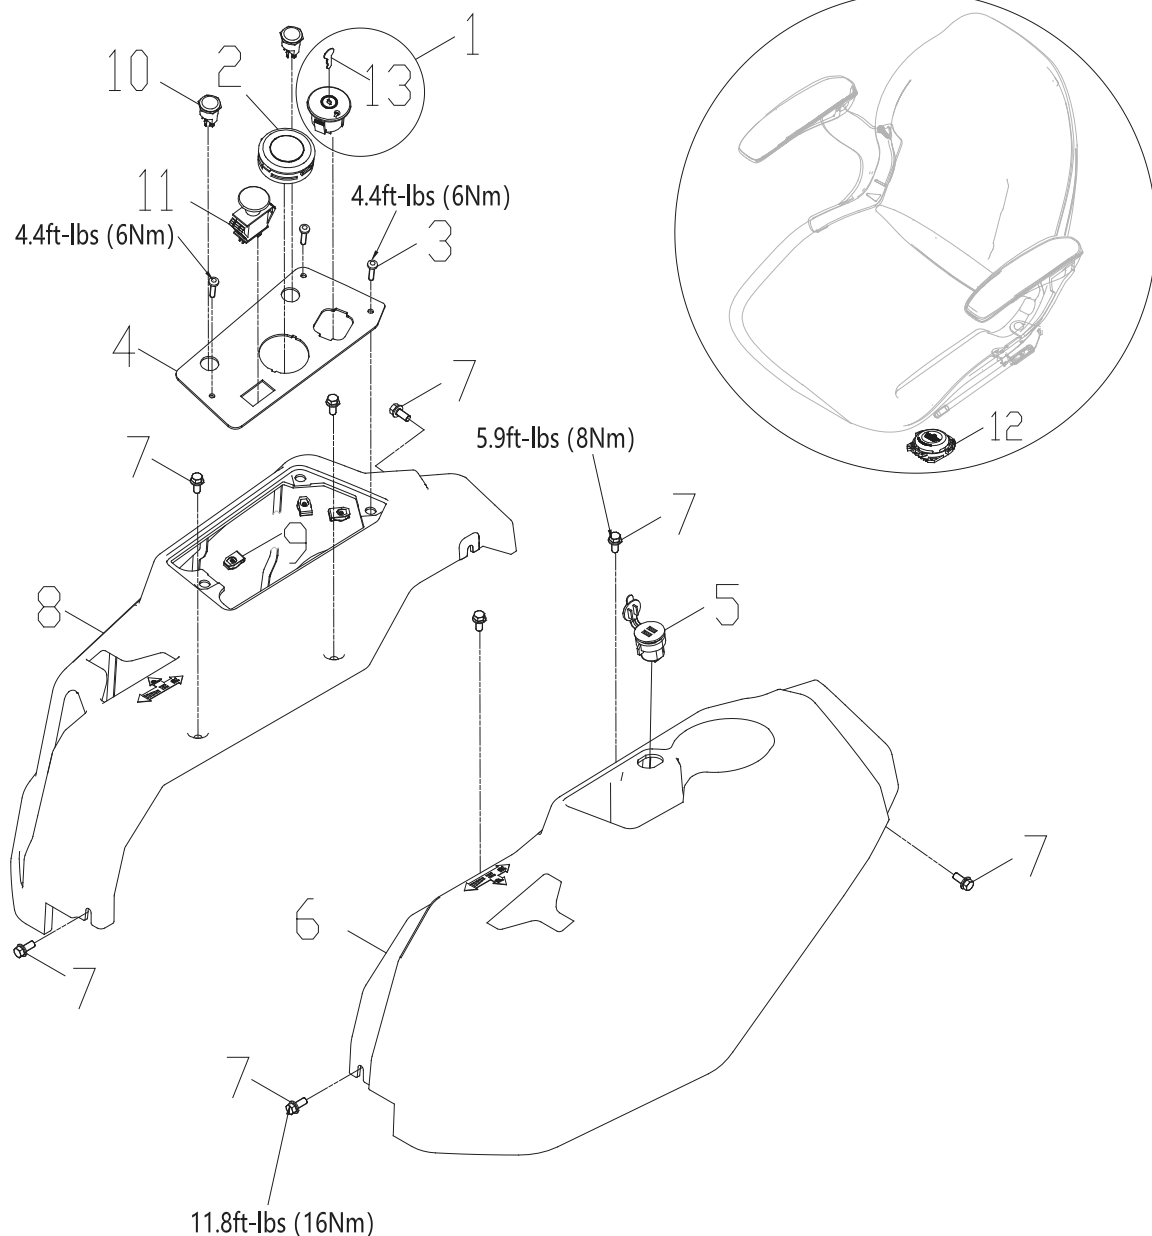

Electrical Switches & Parts Fig 35

Item No.	JAK Max Part No.	Greenworks Part No.	Description
35-1	JMGW369	R0201611-00	Ignition switch with key
35-2	JMGW414	R0201217-00	Display
35-3	JMGW419	R0202032-00	Screw
35-4	-	R0202205-00	Switch panel
35-5	JMGW417	R0201612-00	USB
35-6	-	R0202204-00	Left cover piece
35-7	JMGW312	R0200534-00	Bolt M8 × 20

Item No.	JAK Max Part No.	Greenworks Part No.	Description
35-8	-	R0202203-00	Right cover piece
35-9	JMGW311	R0201314-00	Nut plate M6
35-10	JMGW402	R0203234-00	High/low speed switch
35-11	JMGW358	R0200717-00	PTO Switch
35-12	JMGW498	R0203239-00	Seat switch
35-13	JMGW341	R0201216-00	Key