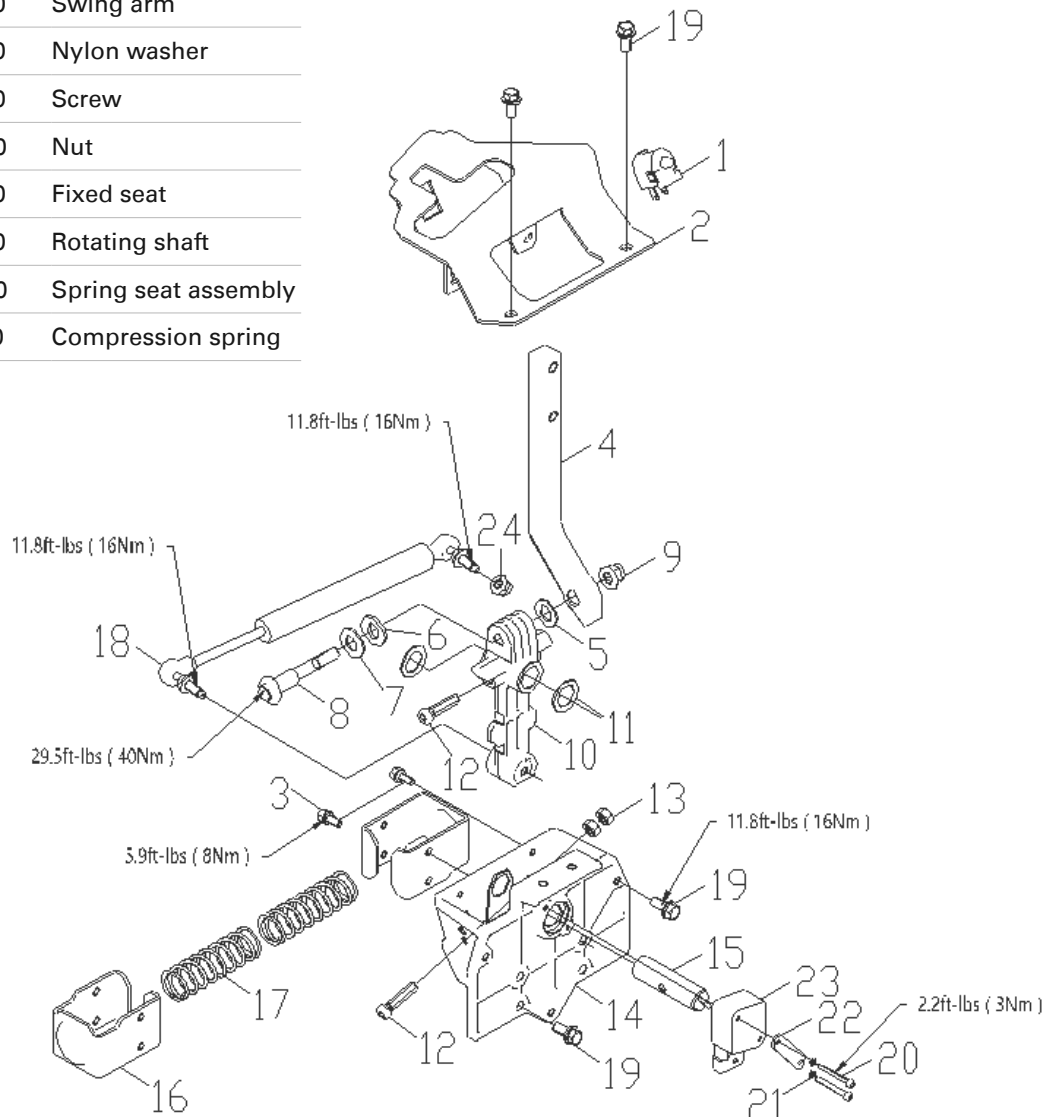

Control Box RHS Fig 64

Item No.	JAK Max Part No.	Greenworks Part No.	Description
64-1	JMGW346	R0200366-00	Brake safety switch
64-2	-	R0201543-00	Right bracket
64-3	-	R0200532-00	Bolt M6x16
64-4	-	R0201534-00	Operating handle
64-5	-	R0201356-00	Nylon pad
64-6	-	R0201358-00	Washer
64-7	-	R0201362-00	Disc spring
64-8	-	R0201363-00	Customized bolt
64-9	-	R0200521-00	Lock nut M10
64-10	-	R0201364-00	Swing arm
64-11	-	R0201353-00	Nylon washer
64-12	-	R0201350-00	Screw
64-13	-	R0200519-00	Nut
64-14	-	R0201535-00	Fixed seat
64-15	-	R0201536-00	Rotating shaft
64-16	-	R0202532-00	Spring seat assembly
64-17	-	R0201537-00	Compression spring

Item No.	JAK Max Part No.	Greenworks Part No.	Description
64-18	-	R0201538-00	Damper
64-19	JMGW312	R0200534-00	Bolt M8X20
64-20	JMGW366	R0201539-00	Screw
64-21	-	R0200536-00	Single coil spring lock washer
64-22	JMGW368	R0201541-00	Subplate
64-23	JMGW416	R0201542-00	Accelerator
64-24	JMGW335	R0200496-00	Lock nut M8