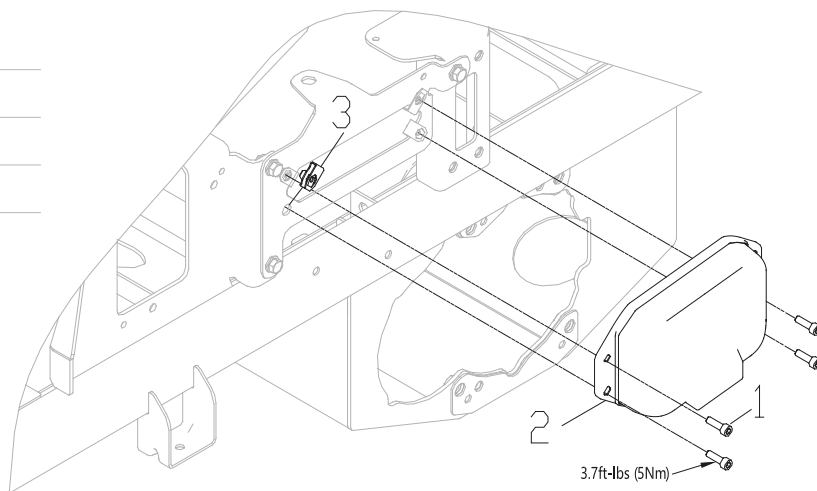

GPS Fig 36

Item No.	JAK Max Part No.	Greenworks Part No.	Description
36-1	JMGW338	R0200546-00	Screw
36-2	JMGW460	R0202868-00	GPS
36-3	JMGW311	R0201314-00	Nut plate M6