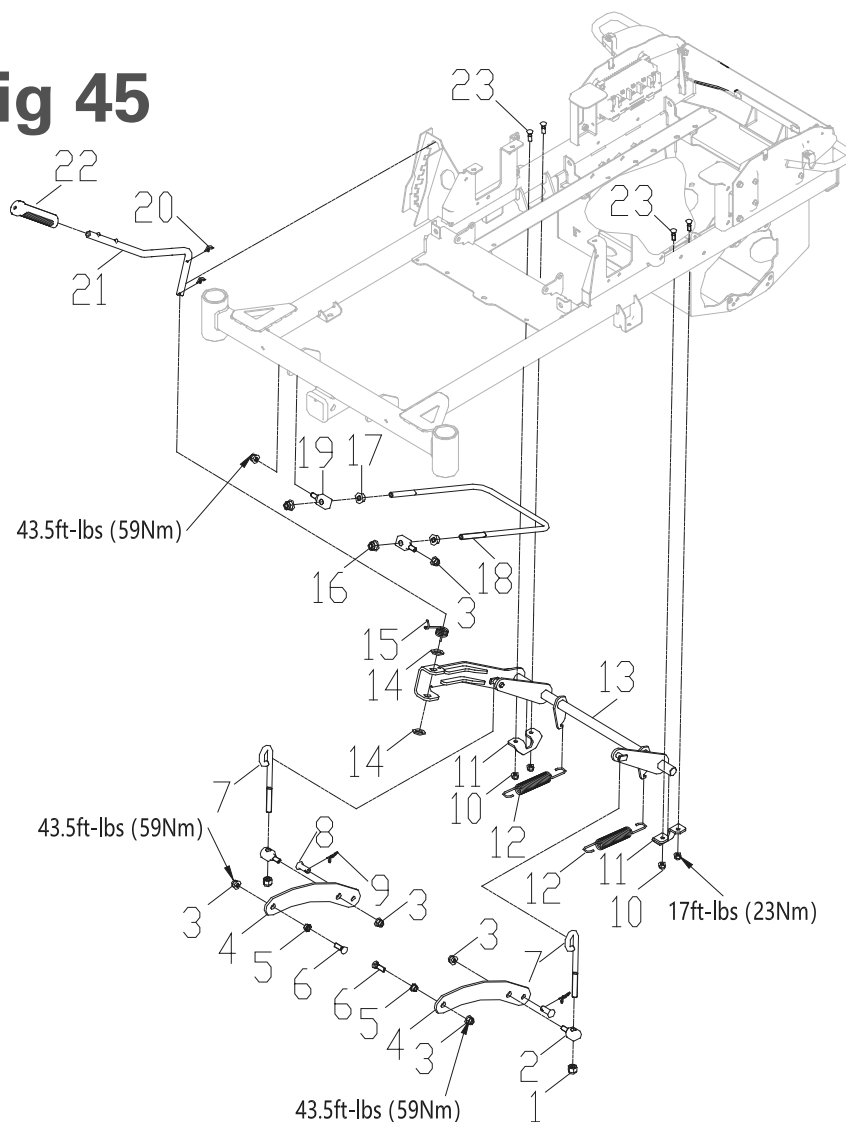

Decklift Fig 45

Item No.	JAK Max Part No.	Greenworks Part No.	Description
45-1	-	R0200515-00	Lock nut M12
45-2	-	R0202233-00	Trunnion
45-3	-	R0200521-00	Lock nut M10
45-4	-	R0202232-00	Side plate
45-5	-	R0201469-00	Bushing
45-6	-	R0202231-00	Bolt
45-7	JMGW446	R0202230-00	Height adjustment rod
45-8	JMGW502	R0202229-00	Pin
45-9	JMGW359	R0201398-00	R pin
45-10	JMGW335	R0200496-00	Lock nut M8
45-11	JMGW360	R0201455-00	Fixed plate
45-12	JMGW399	R0203167-00	Spring
45-13	-	R0202227-00	Rear height adjustment

Item No.	JAK Max Part No.	Greenworks Part No.	Description
45-14	JMGW362	R0201475-00	Washer
45-15	JMGW400	R0203168-00	Torsional spring
45-16	JMGW333	R0200369-00	Lock nut M12
45-17	JMGW356	R0200559-00	Nut M12
45-18	JMGW480	R0201470-00	Forward deck hanger
45-19	JMGW384	R0202225-00	Lock pin
45-20	JMGW363	R0201478-00	R pin
45-21	JMGW445	R0202224-00	Height adjustment lever
45-22	JMGW444	R0202223-00	Height adjustment handle sleeve
45-23	JMGW412	R0200527-00	Bolt