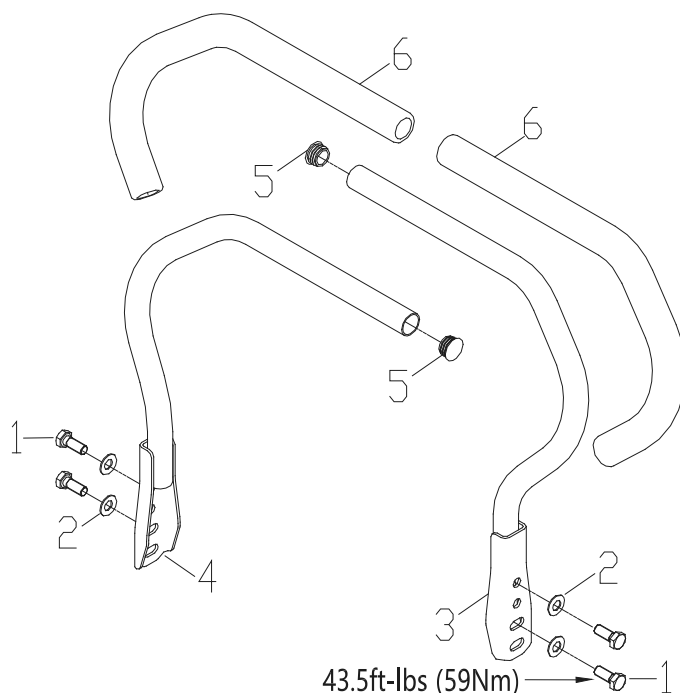

Control Arms Fig 63

Item No.	JAK Max Part No.	Greenworks Part No.	Description
63-1	JMGW336	R0200509-00	Bolt (Full thread) M10 x 25
63-2	JMGW347	R0200378-00	Disc spring A22_5-2
63-3	JMGW473	R0203267-00	Left control handle
63-4	JMGW474	R0203268-00	Right control handle
63-5	JMGW365	R0201530-00	Pipe plug
63-6	JMGW415	R0201532-00	Control rod sleeve