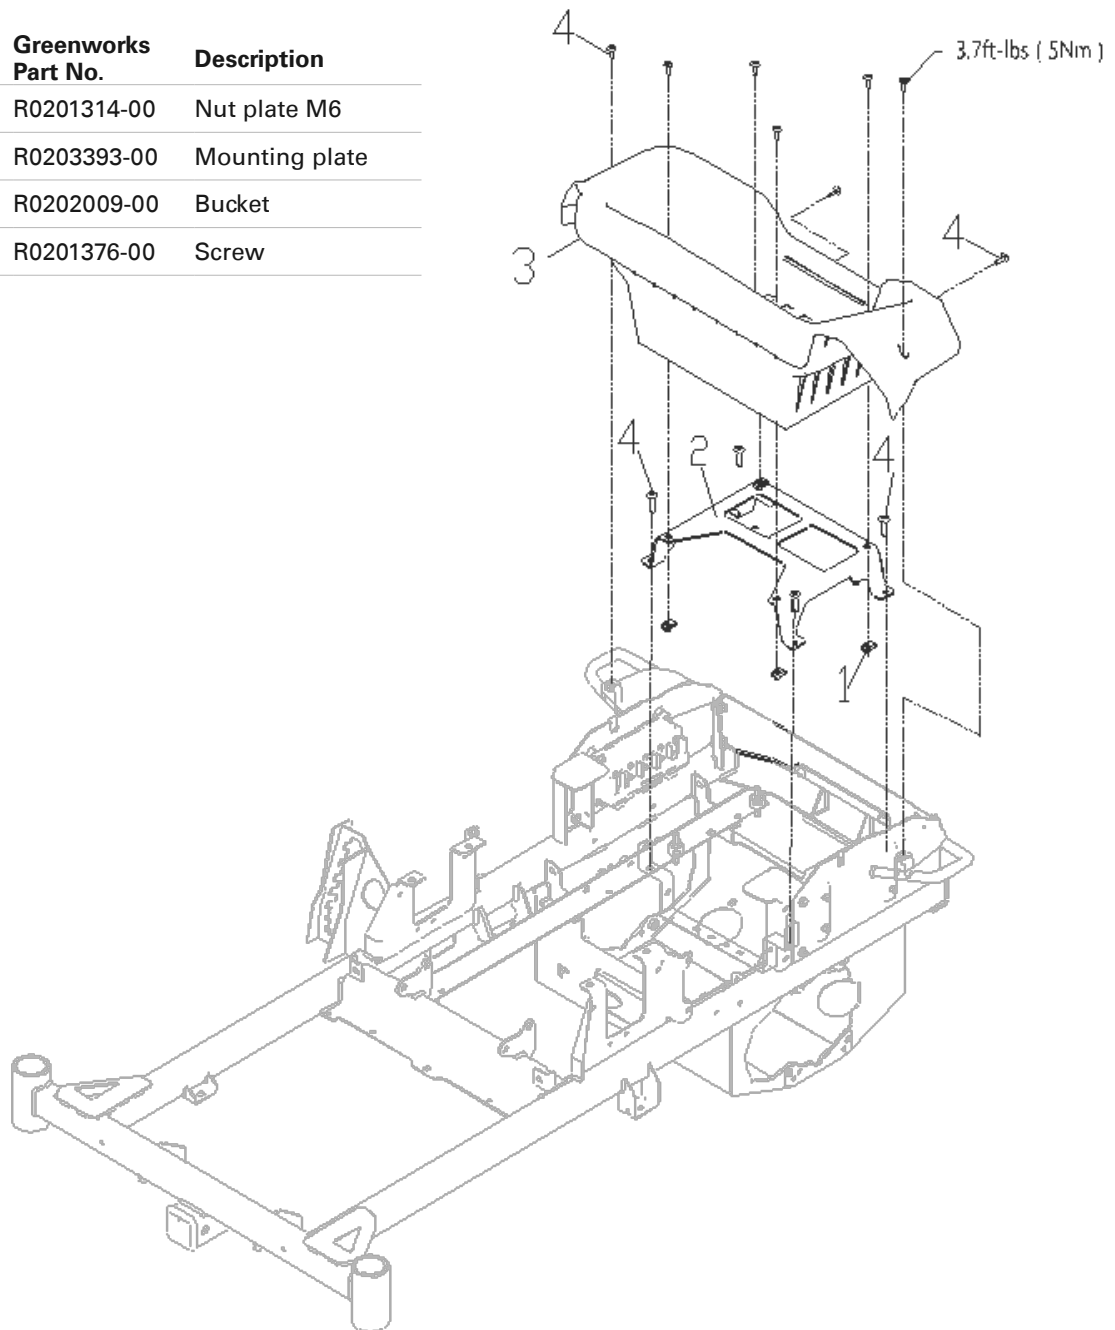

Toll Free P: 1800 604 281 E: sales@jakmax.com.au

www.jakmax.com.au

Frame Fig 21

Item No.	JAK Max Part No.	Greenworks Part No.	Description
21-1	JMGW312	R0200534-00	Bolt M8 × 20
21-2	JMGW383	R0202222-00	Dust cap
21-3	JMGW413	R0200684-00	Grease fitting M6
21-4	-	R0202221-00	Frame
21-5	-	R0200549-00	Nut M8
21-6	-	R0200377-00	Foot pad
21-7	-	R0202220-00	Mounting plate
21-8	JMGW311	R0201314-00	Nut plate M6
21-9	-	R0202219-00	Body rear
21-10	-	R0202218-00	Mounting plate
21-11	-	R0203291-00	Plug fixed plate
21-12	-	R0200710-00	Shock pad
21-13	-	R0200376-00	Knob bolt
21-14	-	R0202217-00	Foot pedal
21-15	-	R0202216-00	Front guard
21-16	JMGW335	R0200496-00	Lock nut M8
21-17	-	R0201547-00	Bolt

Item No.	JAK Max Part No.	Greenworks Part No.	Description
21-18	-	R0201412-00	Shock pad
21-19	-	R0203292-00	Fixed plate
21-20	JMGW466	R0203238-00	Resistor
21-21	-	R0200551-00	Screw
21-22	-	R0201499-00	Nut plate
21-23	-	R0202578-00	Insulation pad
21-24	JMGW319	R0200518-00	Lock nut M6
21-25	JMGW315	R0201376-00	Screw
21-26	-	R0203296-00	Air cap lever lug
21-27	-	R0203298-00	Air cap lever lug
21-28	-	R0203301-00	Plug fixed plate
21-29	-	R0201437-00	Audio buzzer
21-30	-	R0201500-00	Screw with cross recess

Rear Cover Fig 22

Item No.	JAK Max Part No.	Greenworks Part No.	Description
22-1	JMGW311	R0201314-00	Nut plate M6
22-2	-	R0203393-00	Mounting plate
22-3	-	R0202009-00	Bucket
22-4	JMGW315	R0201376-00	Screw