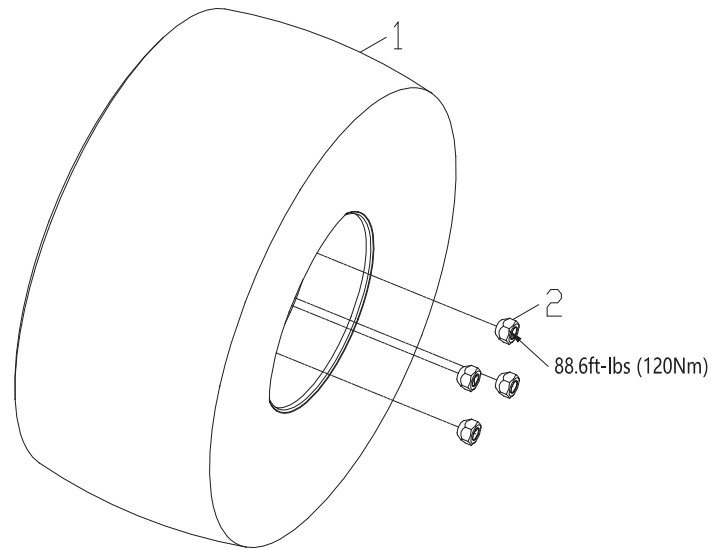

Wheels Fig 51

Item No.	JAK Max Part No.	Greenworks Part No.	Description
51-1	JMGW364	R0201518-00	Rear wheel
51-2	JMGW313	R0200368-00	Nut 1/2-20UNF