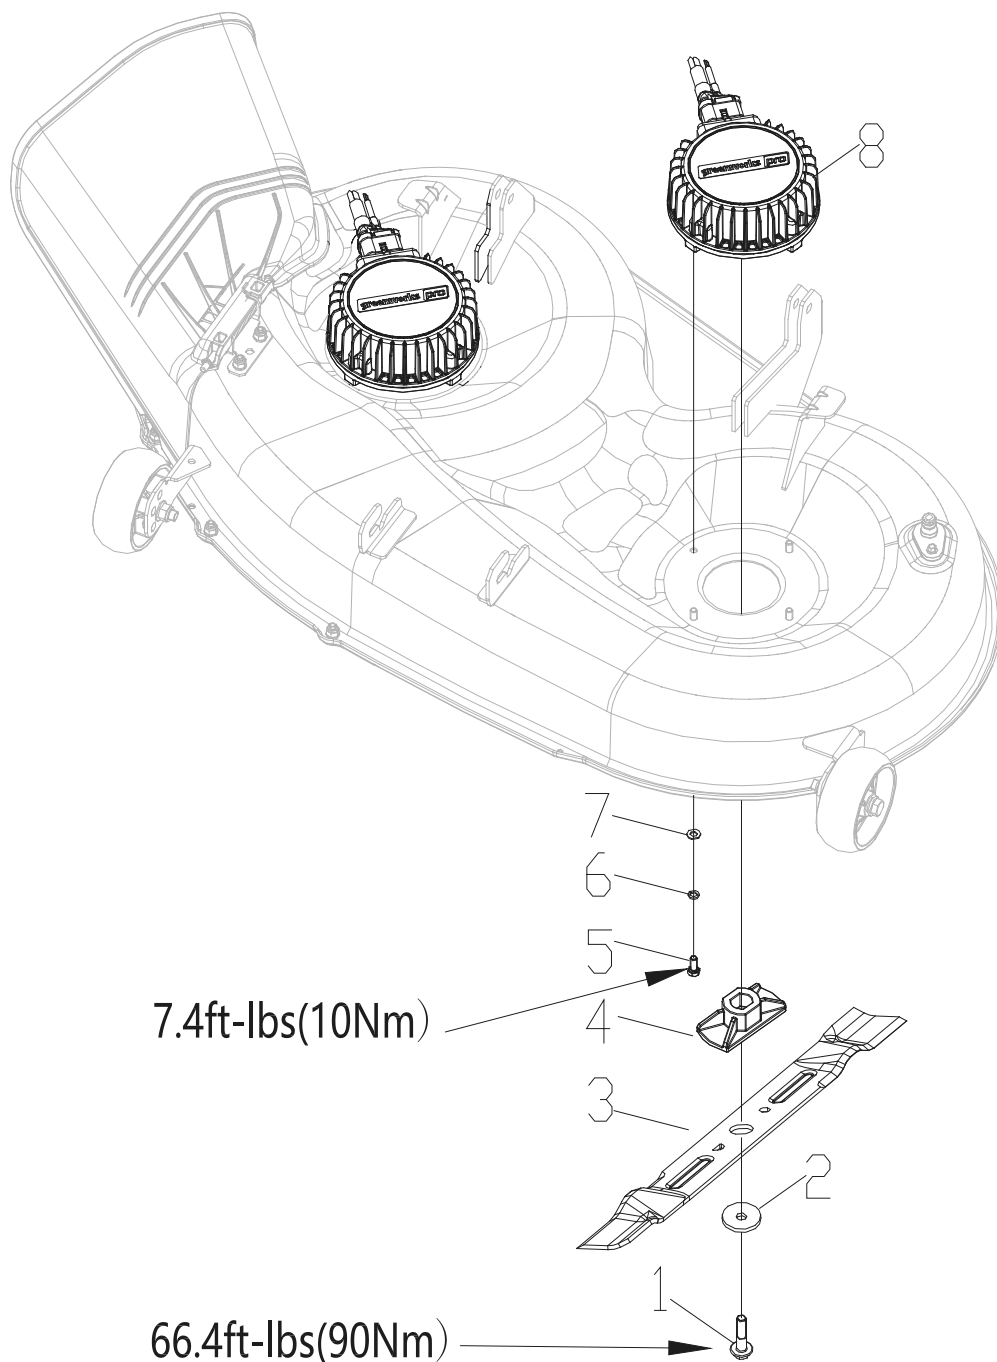

Deck, Motors & Blades Fig 41

Item No.	JAK Max Part No.	Greenworks Part No.	Description
41-1	JMGW331	R0202285-00	Bolt
41-2	JMGW330	R0202284-00	Washer
41-3	JMGW309	R0203256-00	Blade
41-4	JMGW329	R0202282-00	Blade seat

Item No.	JAK Max Part No.	Greenworks Part No.	Description
41-5	JMGW328	R0202281-00	Bolt
41-6	JMGW327	R0202280-00	Washer
41-7	JMGW310	R0200548-00	Washer
41-8	JMGW448	R0202292-00	Motor (60V)