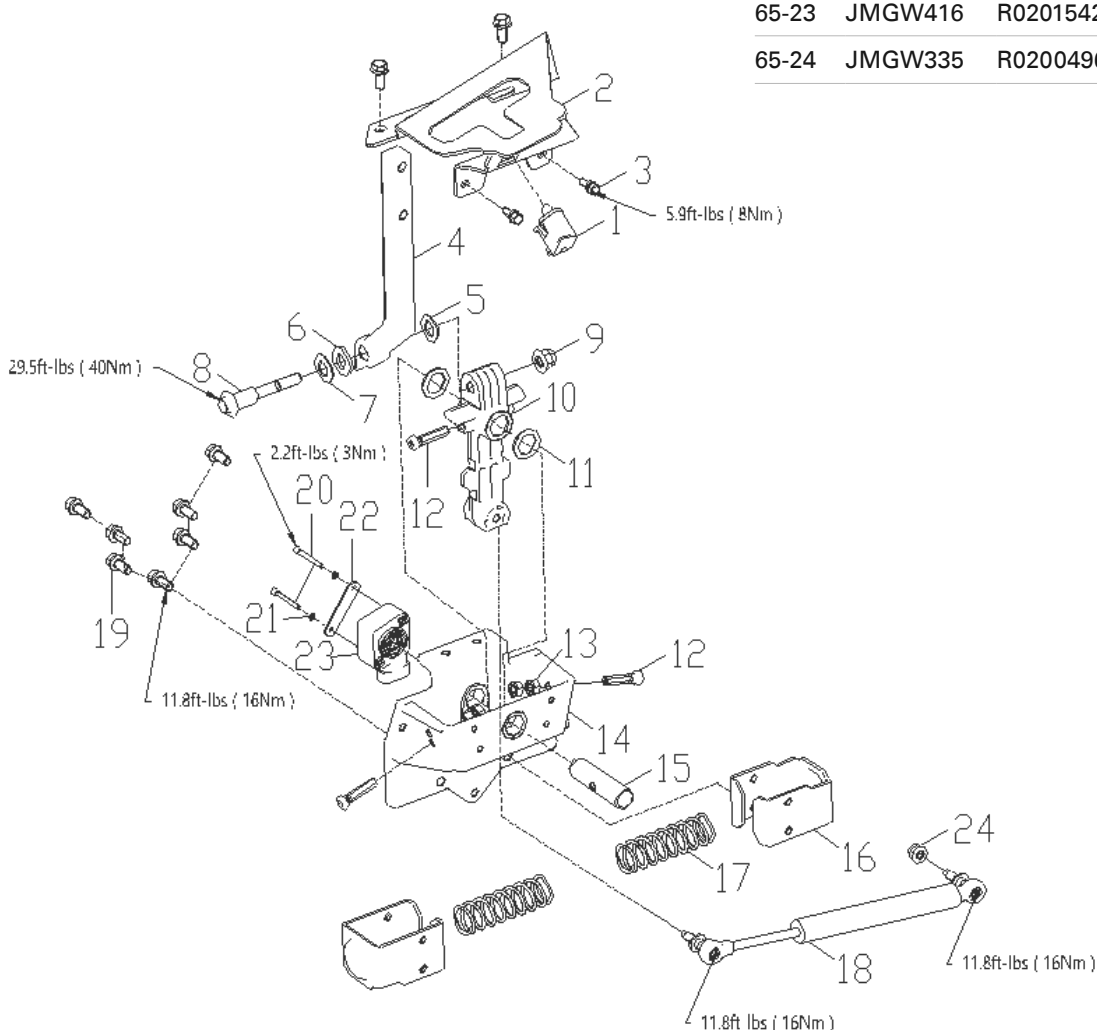

Control Box LHS Fig 65

Item No.	JAK Max Part No.	Greenworks Part No.	Description
65-1	JMGW346	R0200366-00	Brake safety switch
65-2	-	R0201533-00	Left bracket
65-3	-	R0200532-00	Bolt M6x16
65-4	-	R0201534-00	Operating handle
65-5	-	R0201356-00	Nylon pad
65-6	-	R0201358-00	Washer
65-7	-	R0201362-00	Disc spring
65-8	-	R0201363-00	Customized bolt
65-9	-	R0200521-00	Lock nut M10
65-10	-	R0201364-00	Swing arm
65-11	-	R0201353-00	Nylon washer

Item No.	JAK Max Part No.	Greenworks Part No.	Description
65-12	-	R0201350-00	Screw
65-13	-	R0200519-00	Nut M8
65-14	-	R0201535-00	Fixed seat
65-15	-	R0201536-00	Rotating shaft
65-16	-	R0202532-00	Spring seat assembly
65-17	-	R0201537-00	Compression spring
65-18	-	R0201538-00	Damper
65-19	JMGW312	R0200534-00	Bolt M8 x20
65-20	JMGW366	R0201539-00	Screw
65-21	-	R0200536-00	Single coil spring lock washer
65-22	JMGW368	R0201541-00	Subplate
65-23	JMGW416	R0201542-00	Accelerator
65-24	JMGW335	R0200496-00	Lock nut M8