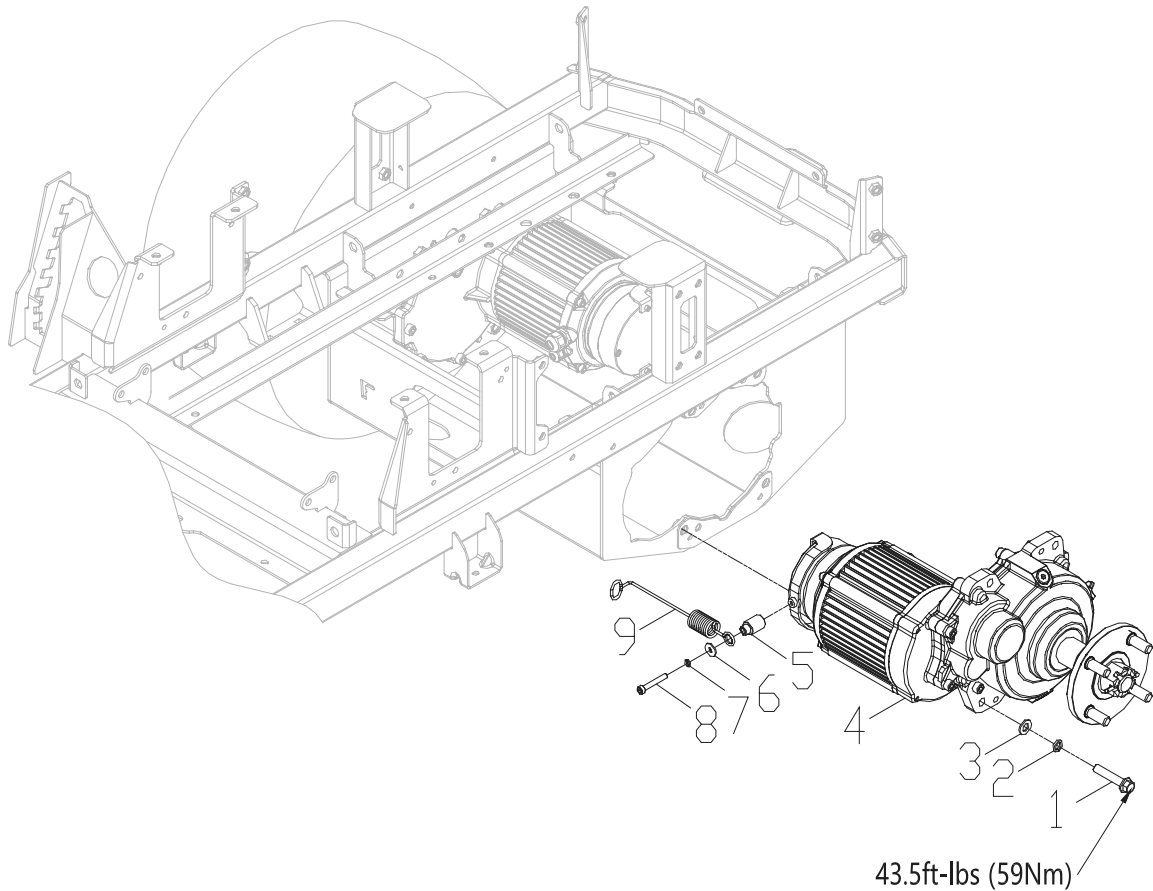

Drive Transmissions & Motors Fig 55

Item No.	JAK Max Part No.	Greenworks Part No.	Description
55-1	-	R0200765-00	Bolt
55-2	-	R0200499-00	Single coil spring lock washer ϕ10
55-3	-	R0200502-00	Plain washer ϕ10
55-4	JMGW500	R0203233-00	Gear Box/Motor Assembly (60V)
55-5	-	R0201520-00	Distance sleeve

Item No.	JAK Max Part No.	Greenworks Part No.	Description
55-6	-	R0201521-00	Plain washer
55-7	-	R0201410-00	Standard spring washer ϕ6
55-8	-	R0201522-00	Screw
55-9	-	R0201523-00	Spring