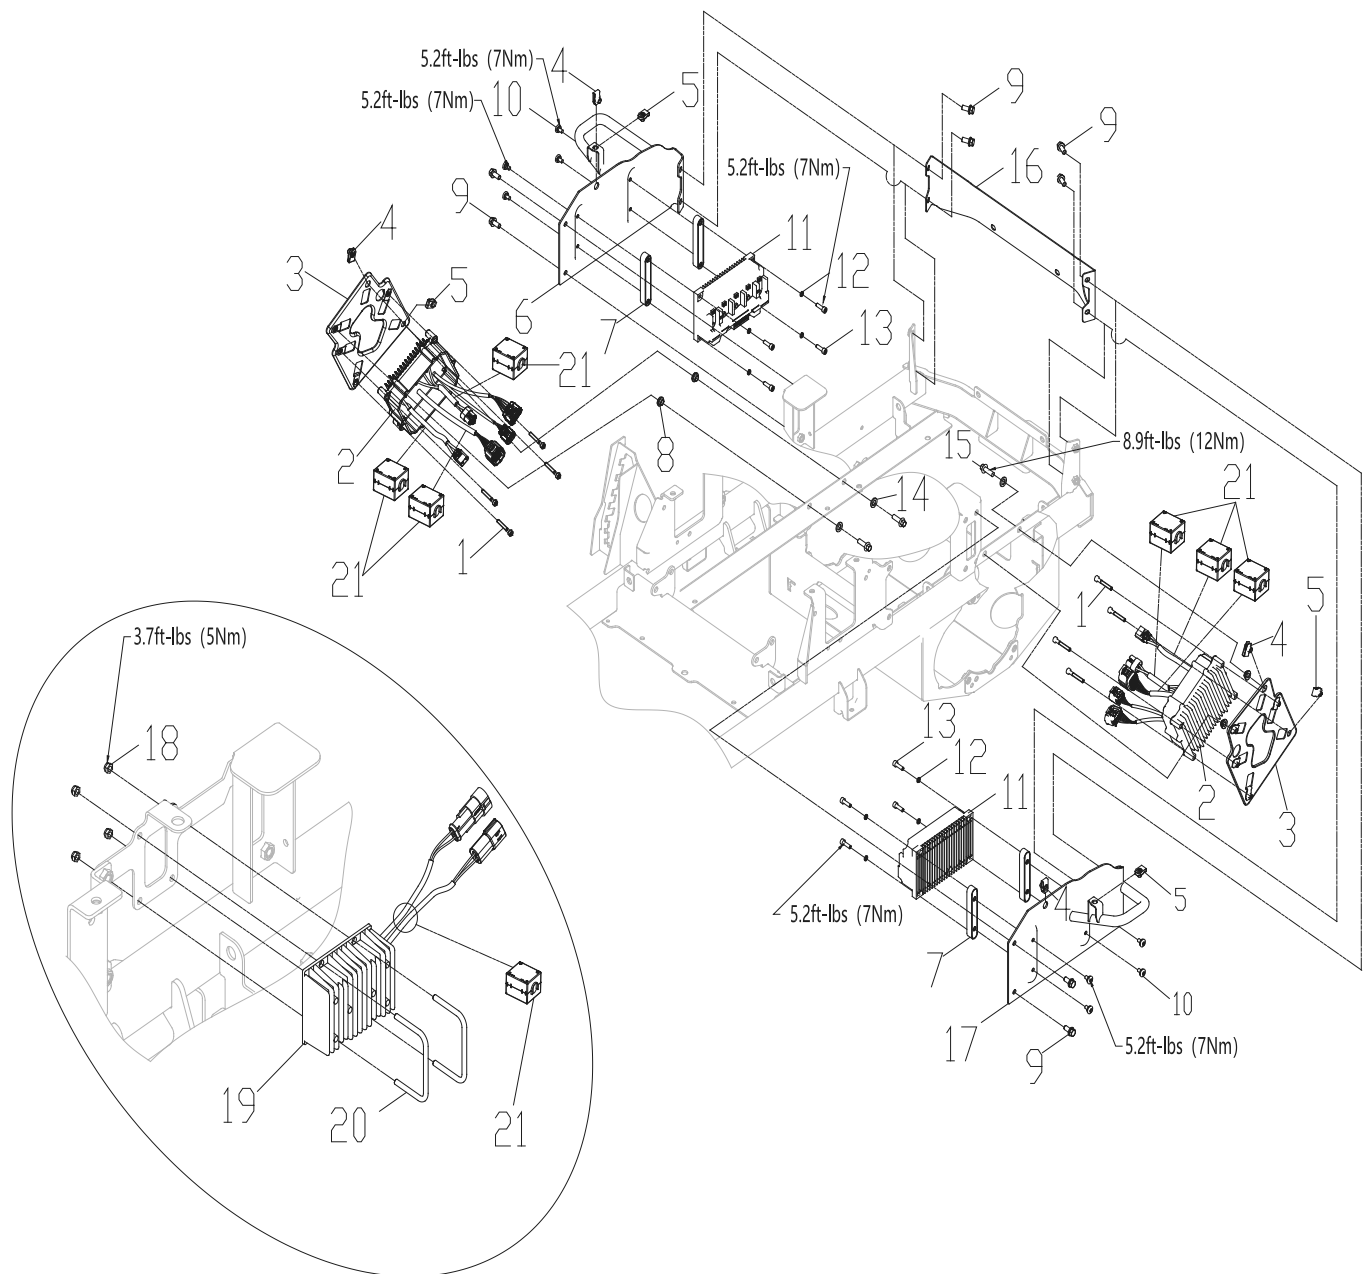

Controller Mount Fig 32 (opposite page)

Item No.	JAK Max Part No.	Greenworks Part No.	Description
32-1	-	R0201522-00	Screw
32-2	JMGW477	R0203862-00	Drive controller (60V)
32-3	-	R0202211-00	Mounting plate
32-4	-	R0200549-00	Nut M8
32-5	JMGW311	R0201314-00	Nut plate M6
32-6	-	R0202524-00	Right side plate
32-7	-	R0202024-00	Insulating base
32-8	-	R0201409-00	Nylon sleeve
32-9	JMGW312	R0200534-00	Bolt M8 x 20
32-10	-	R0202022-00	Screw
32-11	JMGW409	R0203232-00	Blade controller (60V)

Item No.	JAK Max Part No.	Greenworks Part No.	Description
32-12	-	R0201410-00	Standard spring washer $\phi 6$
32-13	JMGW338	R0200546-00	Screw
32-14	-	R0200393-00	Washer
32-15	-	R0200398-00	Bolt
32-16	-	R0202525-00	Body rear
32-17	-	R0202528-00	Left side plate
32-18	-	R0200517-00	Nut
32-19	JMGW443	R0202206-00	DC power supply
32-20	-	R0202027-00	Lock threaded rod
32-21	-	R0203865-00	Magnetic ring

Controller Mount Fig 32 (continued)