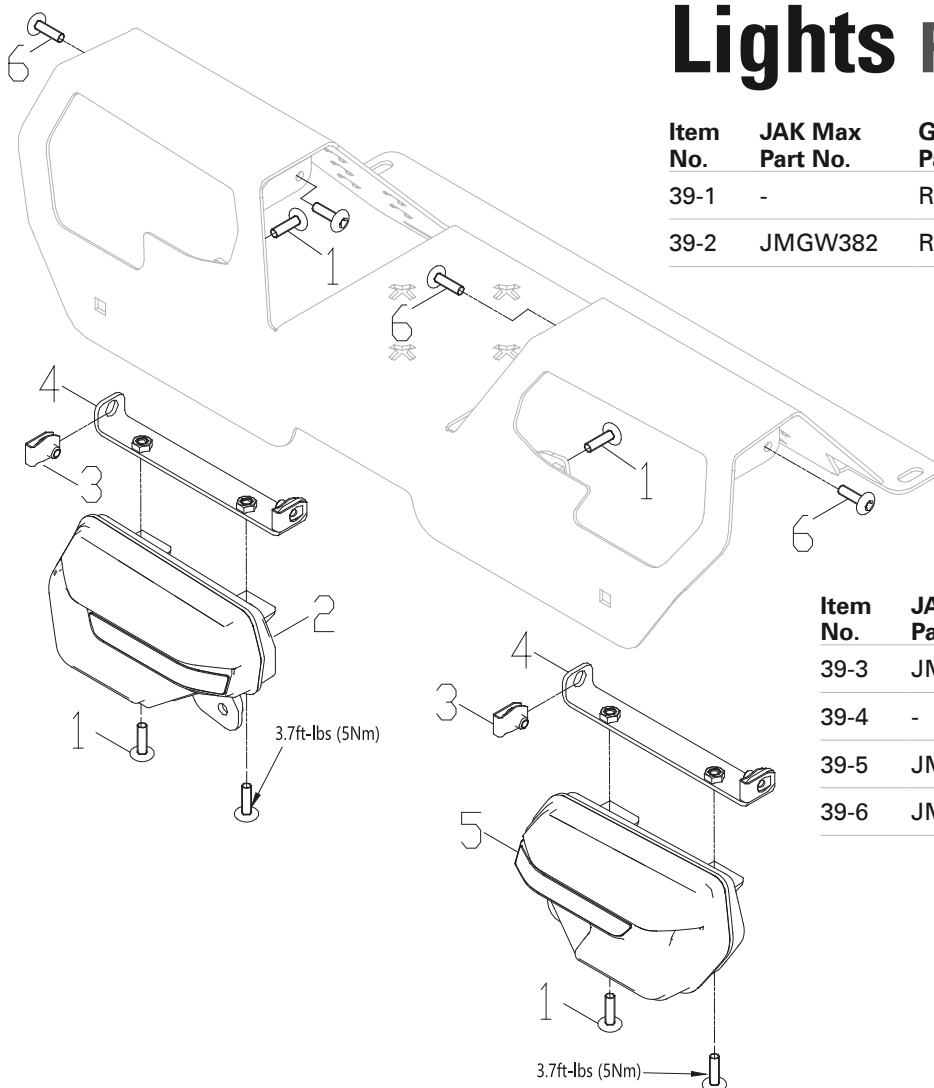

Electrical Switches & Parts Fig 35

Item No.	JAK Max Part No.	Greenworks Part No.	Description
35-1	JMGW369	R0201611-00	Ignition switch with key
35-2	JMGW414	R0201217-00	Display
35-3	JMGW419	R0202032-00	Screw
35-4	-	R0202205-00	Switch panel
35-5	JMGW417	R0201612-00	USB
35-6	-	R0202204-00	Left cover piece
35-7	JMGW312	R0200534-00	Bolt M8 × 20

Item No.	JAK Max Part No.	Greenworks Part No.	Description
35-8	-	R0202203-00	Right cover piece
35-9	JMGW311	R0201314-00	Nut plate M6
35-10	JMGW402	R0203234-00	High/low speed switch
35-11	JMGW358	R0200717-00	PTO Switch
35-12	JMGW498	R0203239-00	Seat switch
35-13	JMGW341	R0201216-00	Key

GPS Fig 36

Item No.	JAK Max Part No.	Greenworks Part No.	Description
36-1	JMGW338	R0200546-00	Screw
36-2	JMGW460	R0202868-00	GPS
36-3	JMGW311	R0201314-00	Nut plate M6

Lights Fig 39

Item No.	JAK Max Part No.	Greenworks Part No.	Description
39-1	-	R0201279-00	Screw
39-2	JMGW382	R0202201-00	Right front lamp