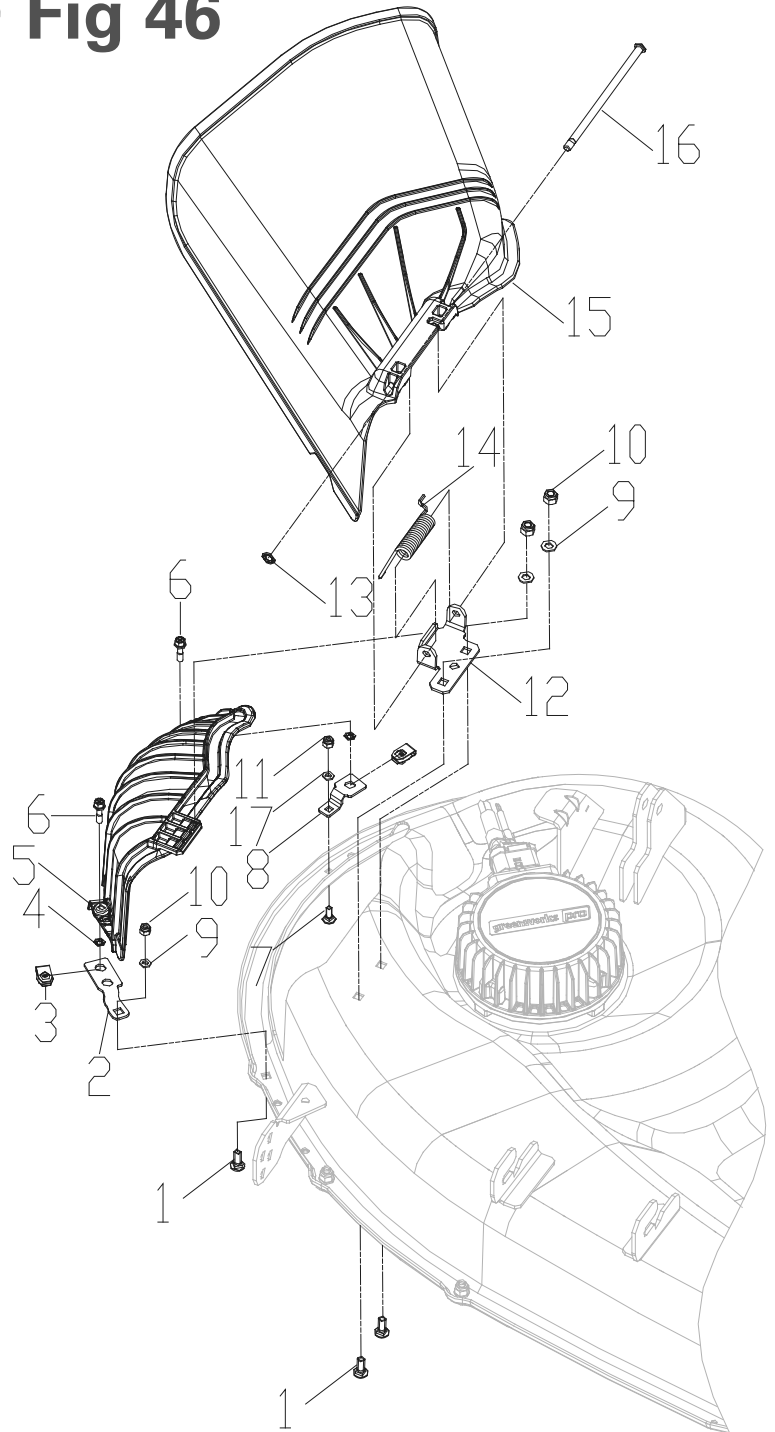

Discharge Chute Fig 46

Item No.	JAK Max Part No.	Greenworks Part No.	Description
46-1	JMGW337	R0200526-00	Bolt
46-2	JMGW449	R0202296-00	Fixed seat
46-3	JMGW311	R0201314-00	Nut plate M6
46-4	JMGW391	R0202297-00	Bearing clip
46-5	JMGW450	R0202298-00	Mulch cover
46-6	JMGW392	R0202299-00	Custom bolt
46-7	JMGW393	R0202300-00	Bolt
46-8	JMGW451	R0202301-00	Fixed seat
46-9	JMGW310	R0200548-00	Flat washer $\phi 8$
46-10	JMGW339	R0200569-00	Lock nut M8
46-11	JMGW319	R0200518-00	Lock nut M6
46-12	JMGW452	R0202302-00	Support plate
46-13	JMGW453	R0202303-00	Bearing clip
46-14	JMGW454	R0202304-00	Torsional spring
46-15	JMGW485	R0202305-00	Discharge chute cover
46-16	JMGW455	R0202306-00	Fixed pin
46-17	JMGW340	R0200547-00	Flat washer $\phi 6$