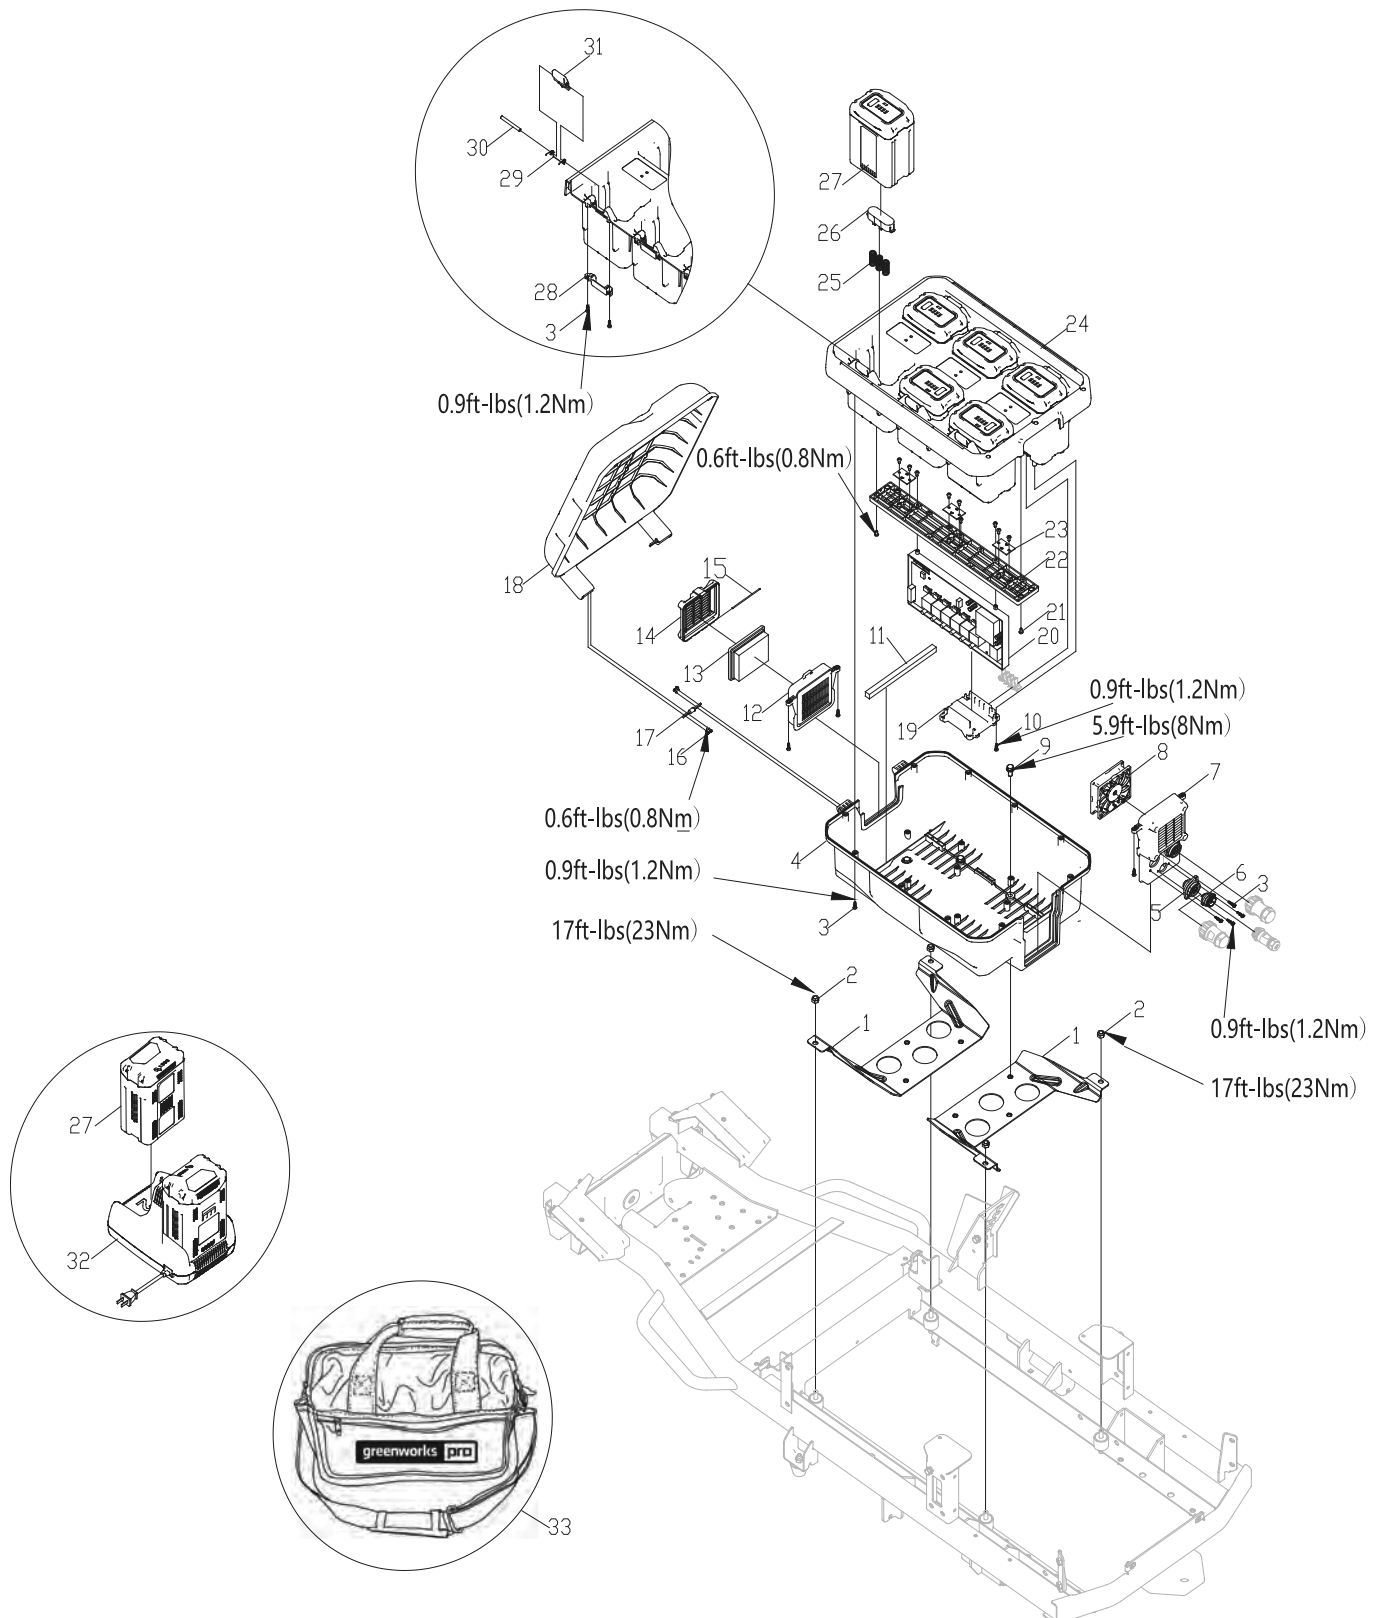

Battery & Charger Fig 31 (opposite page)

Item No.	JAK Max Part No.	Greenworks Part No.	Description
31-1	-	R0202636-00	Bracket
31-2	JMGW320	R0200520-00	Lock nut M8
31-3	-	R0202637-00	Screw
31-4	JMGW486	R0202638-00	Base
31-5	JMGW496	R0203228-00	Power cord
31-6	JMGW499	R0203405-00	Battery compartment power cord
31-7	JMGW497	R0203229-00	Battery compartment communication wire
31-8	JMGW487	R0202640-00	Fan
31-9	JMGW312	R0200534-00	Bolt M8 x 20
31-10	JMGW398	R0203159-00	Nut
31-11	JMGW461	R0203160-00	Foam
31-12	JMGW488	R0202641-00	Middle cover
31-13	JMGW395	R0202642-00	Filter
31-14	JMGW489	R0202643-00	Front cover
31-15	JMGW490	R0202644-00	Rotation shaft
31-16	JMGW406	R0203286-00	Screw

Item No.	JAK Max Part No.	Greenworks Part No.	Description
31-17	JMGW457	R0202646-00	Flap hinge
31-18	JMGW463	R0203170-00	Battery cover
31-19	-	R0203171-00	Press board
31-20	JMGW411	R0203859-00	PCBA (60V)
31-21	JMGW396	R0202649-00	Screw
31-22	JMGW491	R0202650-00	Mounting plate
31-23	JMGW465	R0203237-00	Light indicator board
31-24	JMGW495	R0203172-00	Battery compartment (60V)
31-25	JMGW458	R0202671-00	Spring
31-26	JMGW476	R0203287-00	Spring base
31-27	-	2941307AU	GW 60V battery
31-28	JMGW493	R0202660-00	Press board
31-29	JMGW494	R0202672-00	Torsional spring
31-30	JMGW492	R0202657-00	Axial
31-31	JMGW464	R0203174-00	Battery release button
31-32	-	2941207AU	GW 60V charger
31-33	JMGW317	R0203259-00	Accessory bag

Battery & Charger Fig 31 (continued)