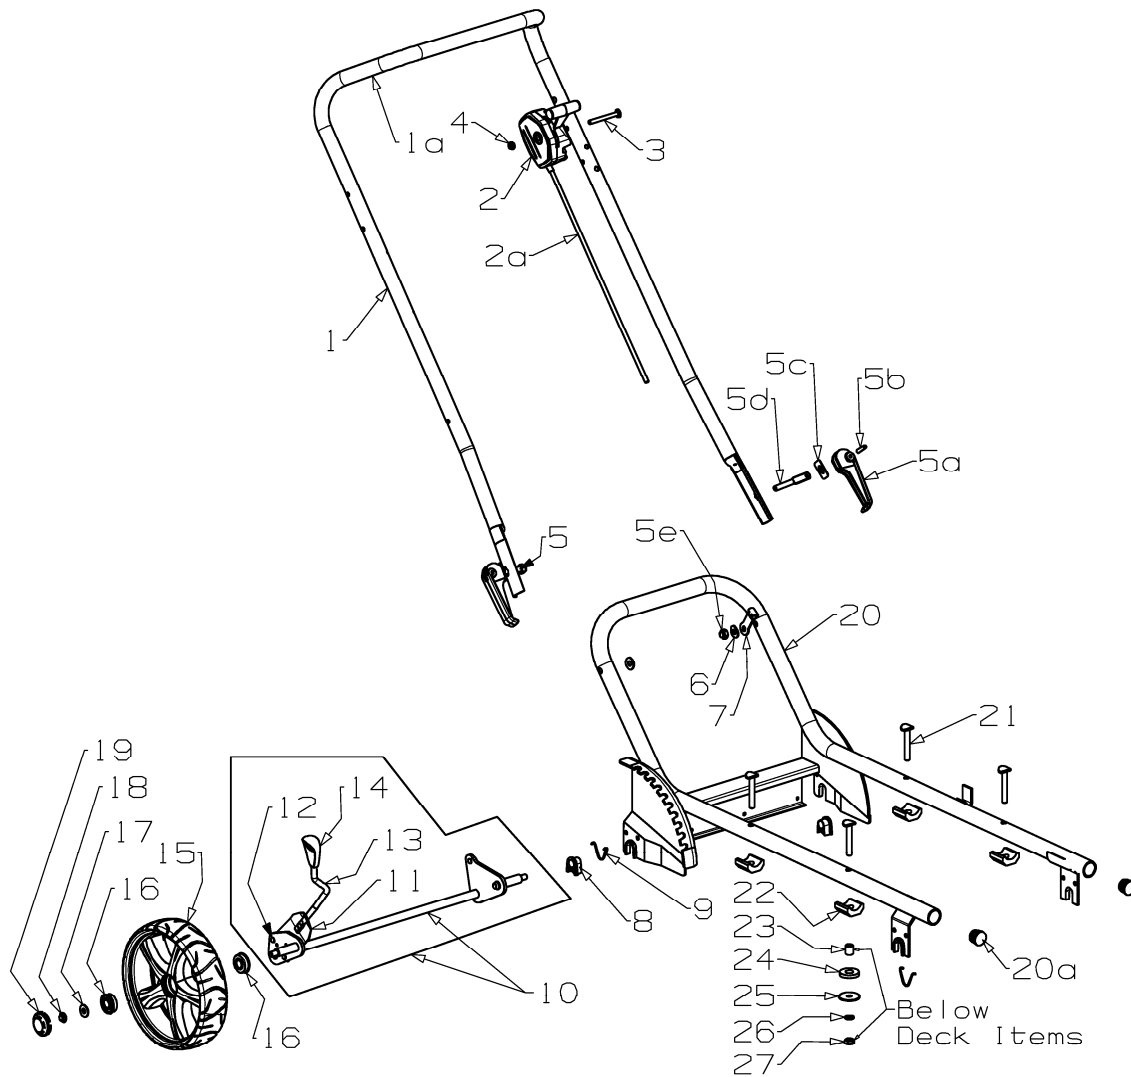

B&S Series 850

Month and Year of Manufacture: July 2020

Starting Serial Number: 8467067

Issue A.0
ECN 04227
July 2020 PB
REF # 772857S

Item	Part No	Description	Qty	Item	Part No	Description	Qty
1/1a	772328	Handle & Sleeve UTE Soft/Blk	1	15	573703	Wheel Assy-200mm MAG Black (Includes 2 x 551212 per wheel)	2
2/2a	583460	Throttle Ctrl & Cable, -VE CH" T"	1	16	551212	Bearing-Wheel	4
3	503508	*Screw, Pan M6 x 55	1	17	501606	Washer, Flat 8 x 19 x 1.6	2
4	501764	*Nut, M6 Hex Nyloc x 6mm thick	1	18	503831	Nut, M8 Hex Nyloc x 6mm thick	2
5	972377	Cam Lock Assy, 64mm (1 per)	1	19	583397	Hub Cap- Button MAG Blk	2
5a	769674	Cam Lock Assy, 72mm (1 per)	1	20	972260	Frame Assy- 530	1
5b	503369	*Pin, Tension 5.0 x 22	1	20a	572270	Plug- 25.4mm	2
5c	016777	*Washer-Slipper	1	21	574218	Bolt, SPH M8 x 53 x 35	4
5d	569674	*Stud-Handle Lock, 72mm	1	22	572204	Pad- Vibration, Top	4
5e	501793	*Nut, M8 Hex Nyloc x 8mm thick	1	23	572201	Spacer-Vibration Pad	4
6	501606	Washer, Flat 8 x 19 x 1.6	2	24	572206	Pad- Vibration, Bottom	4
7	581527	Retainer- Clutch Cable	1	25	572199	Washer, Flat 8 x 32 x 2	4
8	580030	Bush-Pivot, Axle	2	26	503747	Washer, Spring 8	4
9	572208	Retainer-Axle	4	27	501602	Nut, M8 Hex	4
10	783256	Axle Assy-Rear, Complete	1				
11	580649	*Spring-Leaf	1				
12	503373	*Rivet- F/HD 3/16" x 27/64"	3				
13	973681	*Rod-Height Selector (MSV)	1				
14	581729	*Knob- Height Lever, MSV	1				