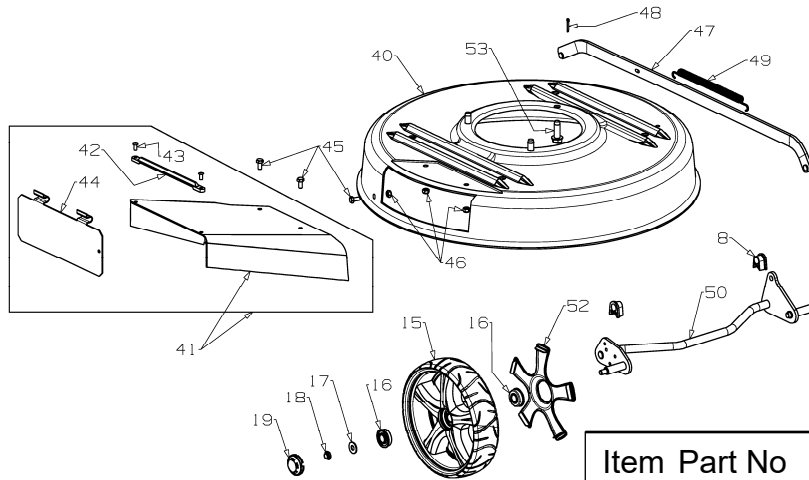

Not Illustrated

503054	Tie- Nylon Cable, Black	1
564050	Decal, Danger Hands Clear	1
579414	Decal, Noise Sil 75db	1
582049	Decal, Flap Caution	1
583152	Owner Manual, Masport	1
583671	Decal, Nameplate UT Masport	1

Item	Part No	Description	Qty
8	580030	Bush-Pivot, Axle	2
15	573703	Wheel Assy-200mm MAG Blk (Includes 2 x 551212 per wheel)	2
16	551212	Bearing-Wheel	4
17	501606	Washer, Flat 8 x 19 x 1.6	2
18	503831	Nut, M8 Hex Nyloc x 6mm thick	2
19	583397	Hub Cap- Button, MAG Blk	2
40	768717	Hsg-STL 18" Utility Met/Blk	1
41	772451	Chute Assy- Grass, 530 Met/Blk	1
42	572282	*Pin- Flap, Hinge	1
43	503318	*Rivet-Pop 4.8x 7.9	2
44	972452	*Flap- Chute, Met/Blk	1
45	501959	*Screw, Set M6 x 12	3
46	501764	*Nut, M6 Hex Nyloc x 6mm thick	3
47	571033	Rod Assy-Connecting 530	1
48	501056	Pin, Cotter 2.3dia x 16	2
49	580621	Spring-Counter Balance	1
50	583246	Axle Assy-Front, 150mm	1
52	583398	Cover- Inner, Wheel Black	2
53	580453	Screw, S/T 3/8 x 1-1/8" UNC	3