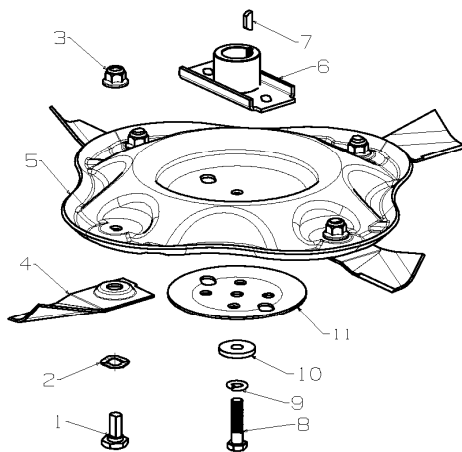

530mm Disc Blade (Wavy) Assembly

Blade & Bolt Sets

783692	Bolt Set (4) Includes Items: 1, 2, 3
783484	Blade-Quick Cut (4) 530mm Includes Items: 1, 2, 3, 4
783485	Disc Assy- Wavy (4 Blade) 530mm Includes Items: 1, 2, 3, 4, 5, 8, 9, 10, 11

530mm Disc Blade (Wavy)

Item	Part No	Description	Qty
1	581707	Bolt- Pivot M10 x 22	4
2	580693	Washer, Wavy 13.4 x 24.2	4
3	503672	Nut, M10 Hex Nyloc Flange	4
4	980660	Blade- Quick Cut, 530mm	4
5	783314	KIT-Disc Blade Wavy (Includes items: 8, 9, 10, 11)	1
6	031640	Driver Assy- Blade, 25mm	1
7	503363	Key, Woodruff, 5/8 x 3/16 x 1/4	1
8	503543	Bolt; Hex NF 3/8 x 1.5 NYG8	1
9	500204	Washer, Spring 3/8"	1
10	503855	Washer, Flat 9.75 x 30 x 4	1
11	567332	Plate- Stiffener, Disc Blade Assy	1

When ordering spares: PLEASE QUOTE PART NUMBER & Description, NOT illustrated number. Item Qty = 1 per part unless stated differently.
BOLD TEXT = Assemblies. Text starting with * = items included in the assemblies & may not be available as a spares item.
Determine the left hand or right hand sides by standing in the operating position (standing at the handle).