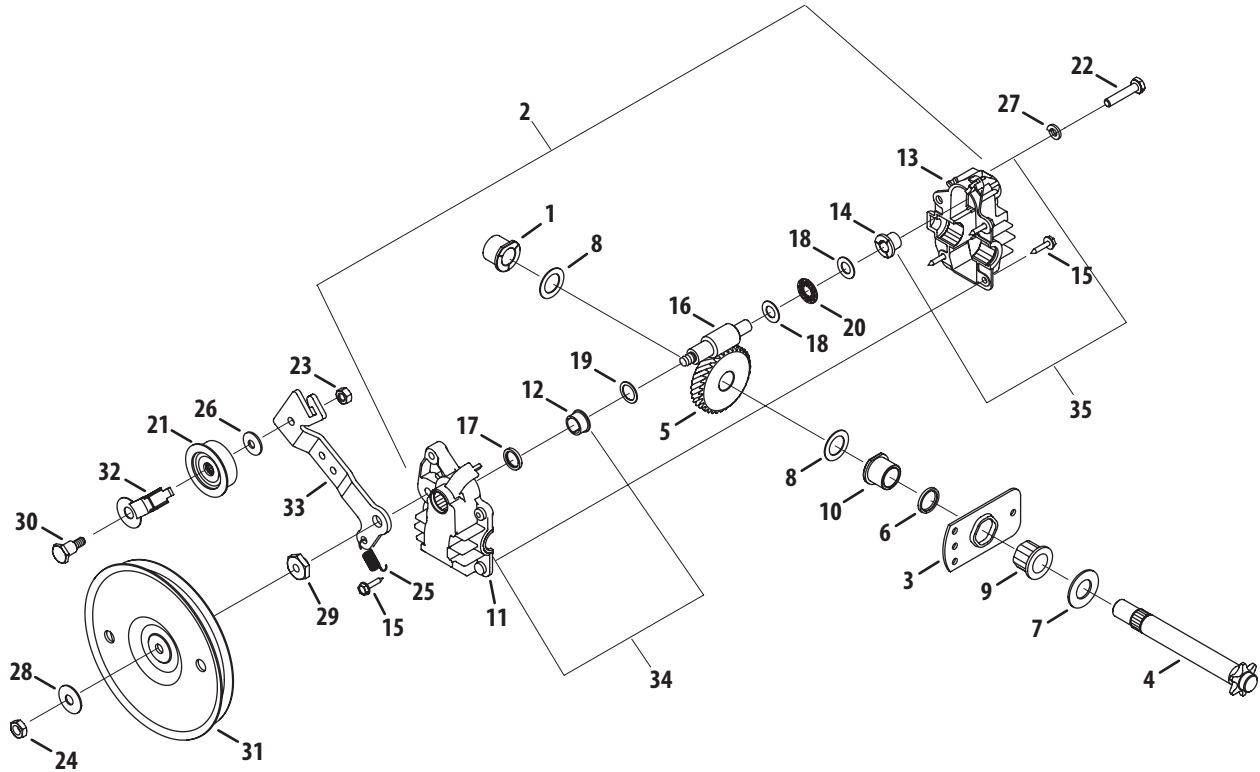

CSV Model 202

Ref No.	Part Number	Description
1	941-0415	Flange Bearing, .566 ID
2	918-0255	Shredder Transmission Assembly
3	16500A-0637	Hex Bearing Cup
4	911-1118	Output Shaft 6T Sprocket
5	717-1432	Helical 34T Gear
6	721-0213	Oil Seal
7	736-0187	Flat Washer, .64 ID x 1.24 OD
8	936-0336	Flat Washer, 5/8 x 1.0
9	941-0413	Hex Flange Bearing, .631 ID
10	741-0414	Flange Bearing, .629 ID
11	719-0325	Lower Housing
12	748-0373	Flange Bearing, .503 ID
13	719-0324A	Upper Housing
14	748-0208A	Flange Bearing, .378 ID
15	710-0589	Hex Washer Screw, #10-16 x.75
16	717-1433	Pinion Shaft 10T
17	921-0329	Oil Seal
18	936-0314	Thrust Washer, .382 ID x.684 OD
19	936-0520	Flat Washer, .504 ID x.70 OD

Ref No.	Part Number	Description
20	741-0479	Thrust Bearing, .375 ID x.812 OD
21	956-0008	Idler Pulley Assembly W/ Bearing
	956-0558	Idler Pulley Only
	941-0556	Needle Bearing Only
22	710-1062	Hex Cap Screw, 1/4-20 x 1.25
23	912-0138	Hex Nut, 1/4-28
24	912-3045	Hex Jam Nut, 5/16-24 LH Thd
25	932-0357A	Extension Spring, 1.12 Lg
26	736-0270	Bell Washer, .265 ID x.75 OD
27	936-0329	Lock Washer, 1/4
28	936-0425	Bell Washer, .325 ID x.930 OD
29	738-0440	Shoulder Spacer, .375 ID x.165 OD
30	938-0826	Shoulder Bolt, 1/4-28 x.375
31	756-0656	Flat Pulley 5.06 Dia
32	782-7569	Belt Keeper
33	682-0054	Idler Bracket
34	618-0132	Lower Housing Assembly
35	618-0133A	Upper Housing Assembly