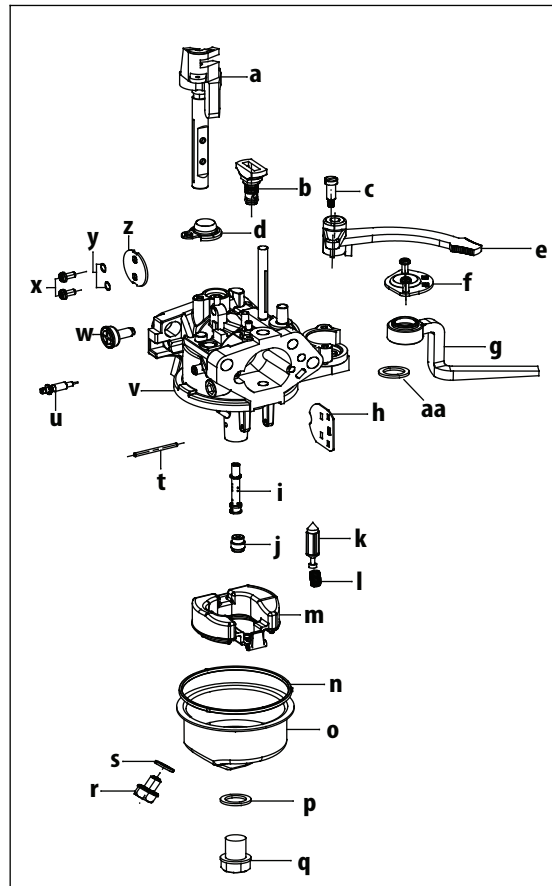

178-LU Carburetor Assembly

Ref.	Part Number	Description
120	710-05351	Stud
121	951-11225	Carburetor Insulator Gasket
122	951-11222	Carburetor Insulator
123	951-11223	Carburetor Gasket
124	951-12791	Carburetor Assembly
125	951-12406	Carburetor Gasket Plate
140	951-12762A	Carburetor Kit (Incl.b,l,j,k,l,m,n,p,s,t)
a	n/a	Throttle Shaft
b	n/a	Idle Jet Assembly
c	710-05459	Choke Control Screw
d	n/a	Lock Plate
e	951-12422	Choke Knob
f	951-12792	Fuel Shutoff Cover
g	951-12423	Fuel Shutoff Lever
h	n/a	Choke Plate
i	n/a	Emulsion Tube

Ref.	Part Number	Description
j	n/a	Main Jet
k	n/a	Needle Valve
l	n/a	Needle Valve Spring
m	n/a	Float
n	951-11970	Fuel Bowl Gasket
o	n/a	Fuel Bowl Assembly
p	951-11348	Fuel Bowl Gasket
q	710-04945	Fuel Bowl Mounting Bolt
r	710-04938	Fuel Drain Plug
s	951-11349	Fuel Drain Plug Gasket
t	n/a	Float Pin
u	n/a	Mixture Screw
v	n/a	Carburetor Body
w	710-05469	Idle Speed Adjusting Screw
x	n/a	Screw M3x5
y	736-04638	Lock Washer
z	n/a	Throttle Plate