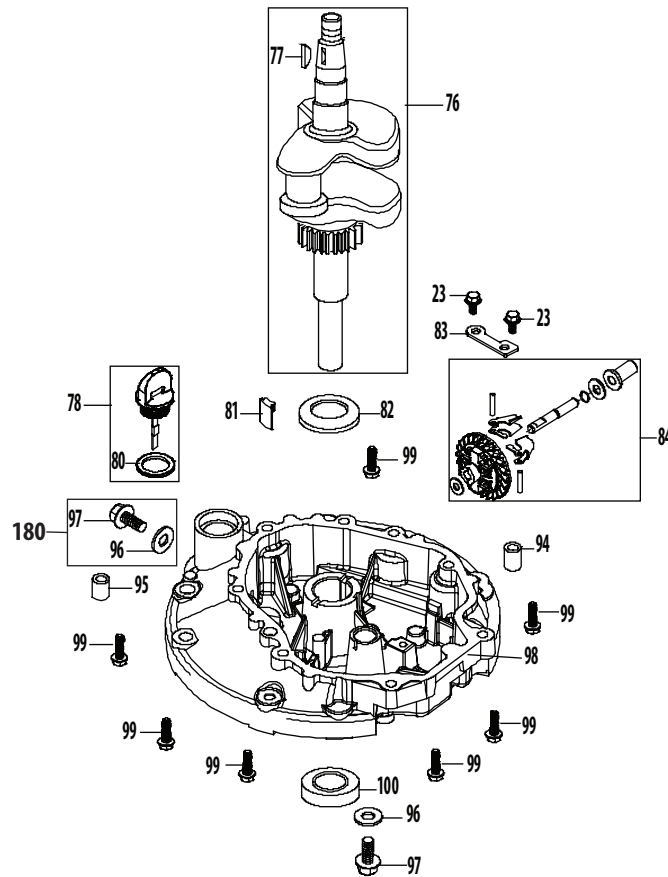

1P61LH Crankshaft

Ref.	Part Number	Description
23	710-04916	Bolt M6X14 Multi-Purpose
76	751-11822	Crankshaft Assembly
77	951-10307	Woodruff Key
78	951-10617	Dipstick Assembly
80	951-11734	Dipstick O-Ring
81	951-11733	Oil Return Seal
82	736-04491	Crankshaft Thrust Washer
83	951-11609	Governor Gear Mounting Plate
84	951-11549	Governor Gear/Shaft Assembly

Ref.	Part Number	Description
94	715-04092	Crankcase Cover Dowel Pin 7×14
95	715-04089	Crankcase Cover Dowel Pin 9×14
96	736-04440	Oil Drain Plug Washer
97	710-04906	Oil Drain Plug
98	951-11823	Crankcase Cover
99	710-04931	Bolt M6X28 P65 Crankcase
100	951-11545	Lower Crankshaft Seal
180	751-10370	Oil Drain Plug & Washer Ass'Y