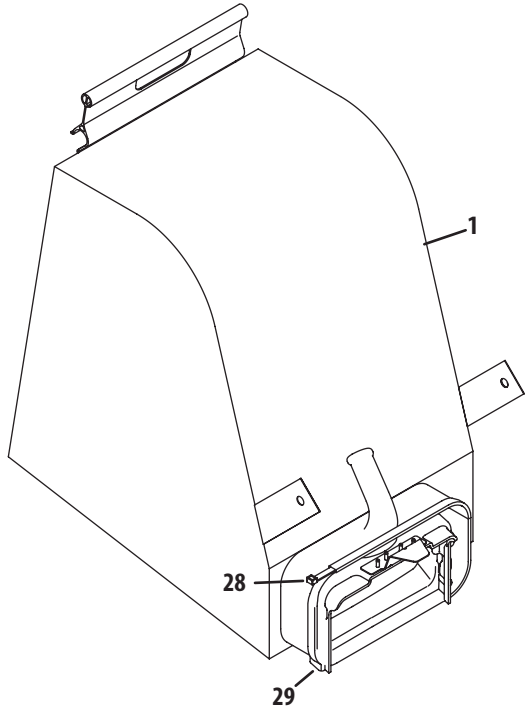

CSV Model 060

Ref No.	Part Number	Description
1	664-04040	Bag Assembly, Blk
2	681-0154	Screen Assembly
3	710-1054	Hex Screw 5/16-24 x 1.0
4	981-0490	Chipper Blade
5	781-0735	Pin Clip
6	719-0329	Flail
7	715-0166	Spiral Pin
8	711-1401	Clevis Pin
9	912-0411	Lock Nut, 5/16-24
10	936-0119	Lock Washer, 5/16
11	981-0152	Impeller Assembly (Incl. Ref.# 3 – 10)
12	710-1650	Shoulder Screw, #12-24 x.30 x.46
13	781-0721B	Lower Flail Housing
14	712-04063	Flange Lock Nut 5/16-18
15	710-0607	Screw, 5/16-18 x.500
16	747-04297	Hinge Pin
17	981-04031	Nozzle
18	781-1064	Base Adapter Door
19	732-1156	Torsion Spring
20	926-0106	Cap Speed Nut 1/4
21	711-1551	Pivot Rod
22	731-2485A	Nozzle Door Lever, Blk
23	710-1256	Hex Screw, #8-18 x 1.25
24	750-1294	Shoulder Spacer
25	732-3118	Extension Spring

Ref No.	Part Number	Description
26	732-1151A	Nozzle Door Torsion Spring
27	731-2294A	Nozzle Door
28	664-04040	Bag, Blk
29	631-0083	Chute Assembly
30	710-0726	Hex Index Screw, 5/16-12 x.750
31	736-0247	Flat Washer.375 ID x 1.25 OD
32	936-0217	Lock Washer 3/8
33	710-0818	Hex Cap Screw 3/8-24 x 2.0
34	925-1700	Switch Cover
35	925-3166	Safety Switch
36	931-1613	Safety Switch Cover
37	910-0224	Hex Washer Screw #10-16 x.50
38	629-0920A	Wire Harness
39	914-0104	Cotter Pin
40	732-0962	Compression Spring
41	781-0778A	Mounting Bracket
42	747-1153	Lock Rod
43	710-3195	Hex Cap Screw 5/16-18 x 4.5
44	710-3025	Hex Cap Screw 5/16-18 x.625
45	710-0654A	Screw 3/8-16 x 1.00
46	710-1220	Screw, #12-16 x.750
47	710-0351	Screw #10 - 16 x.500
48	736-0607	External L-Washer 5/16
49	726-0139	Speed Nut
—	723-0400	Safety Glasses (Not Shown)