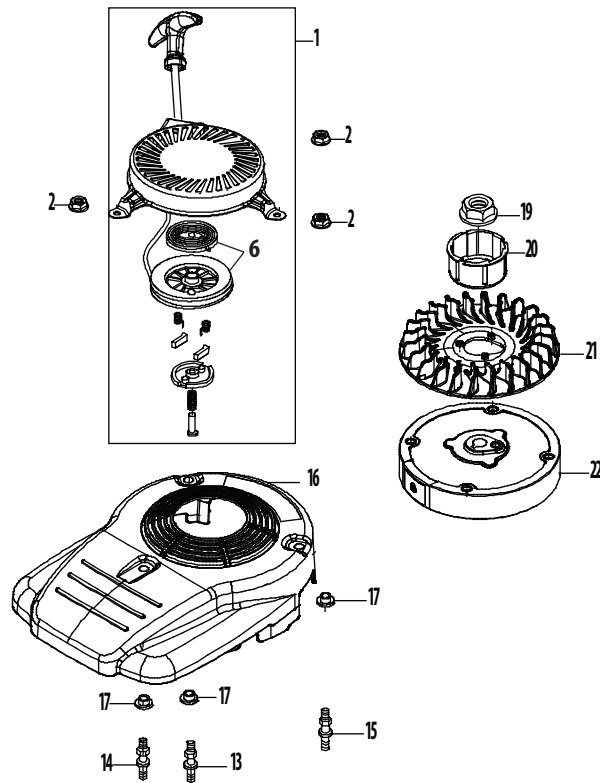

Ref.	Part Number	Description
1	951-12683	Recoil Starter Assembly
2	712-04212	Nut M6X10Mm Starter/Carb/Muff
6	951-11721	Recoil Pulley & Spring Ass'Y
14	951-11723	Starter/Shroud Stud Front/Unmarked/Ye Zinc
15	951-11724	Starter/Shroud Stud Right/White/Ye Zinc
16	731-05692	Engine Shroud (M0)
17	750-05320	Engine Shroud Spacer
18	951-12876	Engine Shroud Assembly (M0)
19	712-04287	Flywheel Nut M14
20	951-12161	Starter Cup
21	951-10934	Cooling Fan
22	951-11042	Flywheel