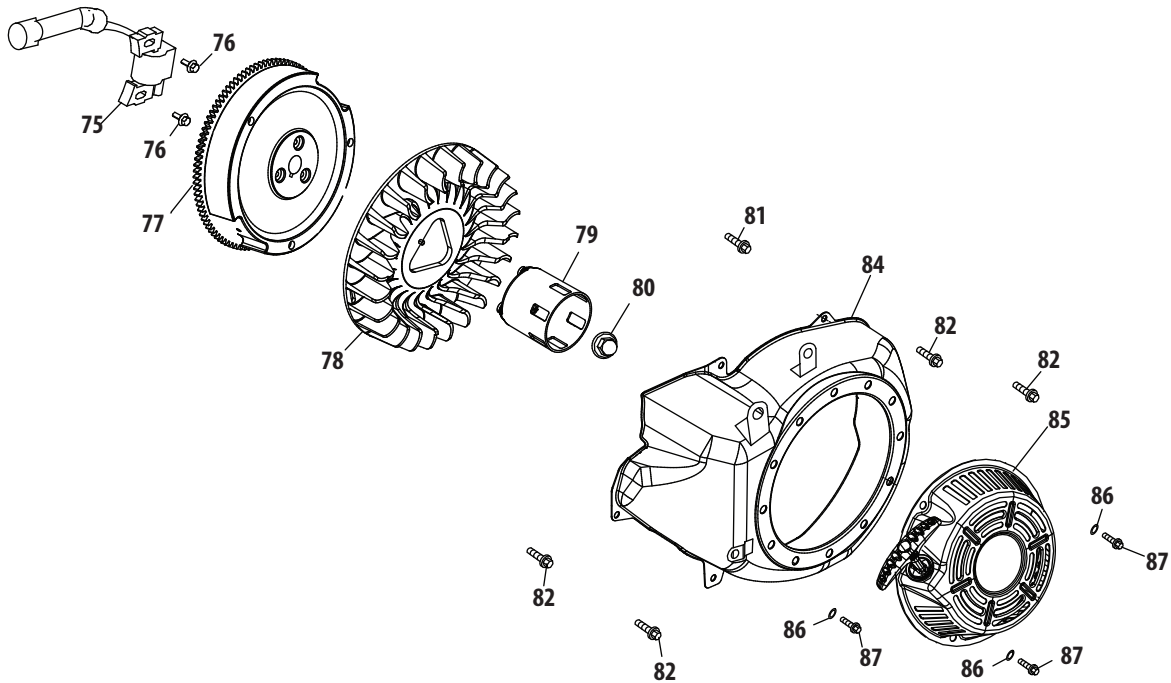

178-LU Flywheel & Blower Housing

Ref.	Part Number	Description
75	951-12375	Ignition Coil Assembly
76	710-05350	Ignition Coil Bolt
77	951-12401	Flywheel
78	951-11217	Fan, Cooling
79	951-11218	Pulley, Starter
80	712-04220	Nut, Special, M16x1.5
81	710-04968	Bolt M6x16
82	710-04915	Bolt M6x12
84	951-12402	Starter Housing
85	951-12376	Recoil Starter
86	736-04455	Gasket 6
87	710-04974	Bolt M6x10