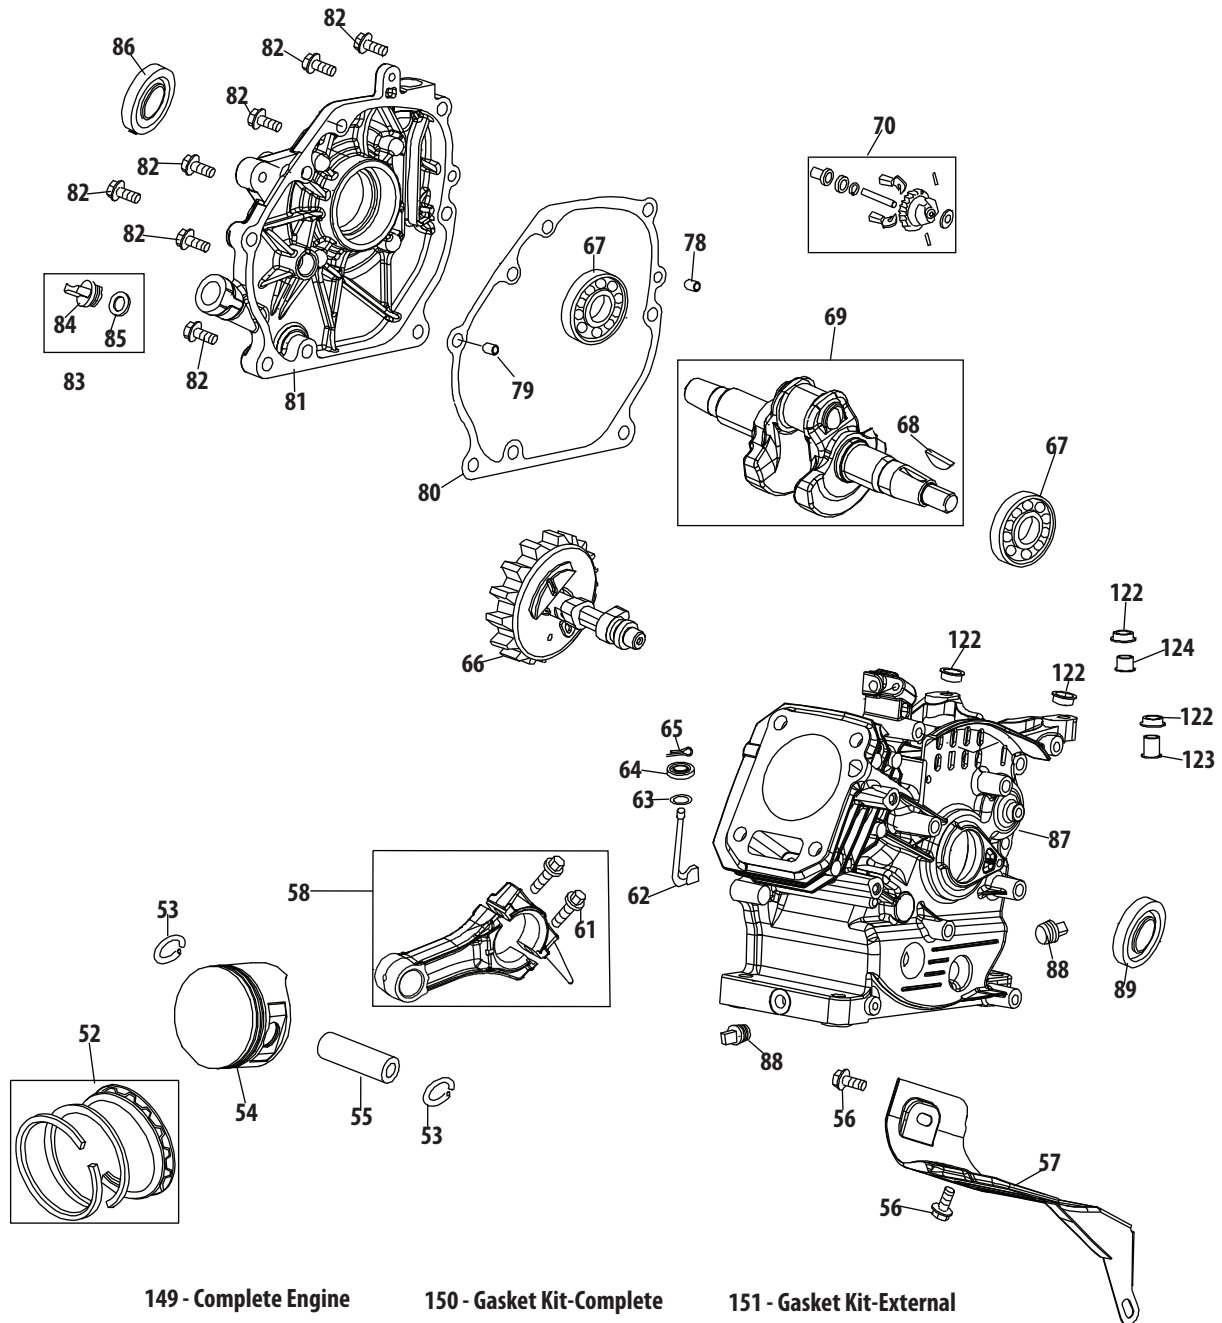

170-CU Crankcase

149 - Complete Engine

150 - Gasket Kit-Complete

151 - Gasket Kit-External

170-CU Crankcase

Ref.	Part Number	Description
52	951-14317	Piston Ring Set
53	951-11632	Piston Pin Snap Ring
54	951-14318	Piston
55	951-11633	Piston Pin
56	710-04915	Bolt M6×12
57	951-11113	Air Shield
58	951-11573	Connecting Rod Assembly
61	710-05116	Connecting Rod Bolt
62	951-14053	Governor Arm
63	736-04461	Washer 5.2×1.9
64	951-11902	Governor Seal
65	714-04078	Cotter Pin
66	951-11575A	Camshaft Assembly
67	951-11369	Radial Ball Bearing, 6205
68	951-10307	Woodruff Key
69	951-12133	Crankshaft Assembly
69	951-05120	Crankshaft Kit (Incl.67-69,86,89)
70	917-05007	Governor Gear/Shaft Assembly
78	715-04092	Dowel Pin 7×14
79	715-04096	Dowel Pin 9×14
80	951-11371	Crankcase Cover Gasket
81	951-12125	Crankcase Cover

Ref.	Part Number	Description
81	951-14142	Crankcase Cover Kit (Incl.67,80,81,82,85,86,88)
82	710-04932	Bolt M8×32
83	951-11283	Oil Fill Plug Assembly
84	951-12514A	Oil Plug
85	951-11577	O-Ring 15.8×2.5
86	951-11578	Oil Seal, 25×41.25×6
87	951-05121	Crankcase Kit (Incl.64,67,83,,86,87,89)
87	951-12122A	Short Block Assembly (Incl.5,25,28-30,46,48,49, 52-55,58-82,85-89)
88	951-12394	Oil Drain Plug
89	951-12126	Oil Seal 25×41.25×6
122	735-04266	Damping Rubber Pad
123	735-04265	Bush
124	735-04267	Bush
149	952Z170-CU	Complete Engine
150	951-05032	Gasket Kit-Complete (Incl.5,25,28-30,32,46, 63,64,80,86,89)
151	951-12026A	Gasket Kit-External (Incl.5,25,28,30,32)