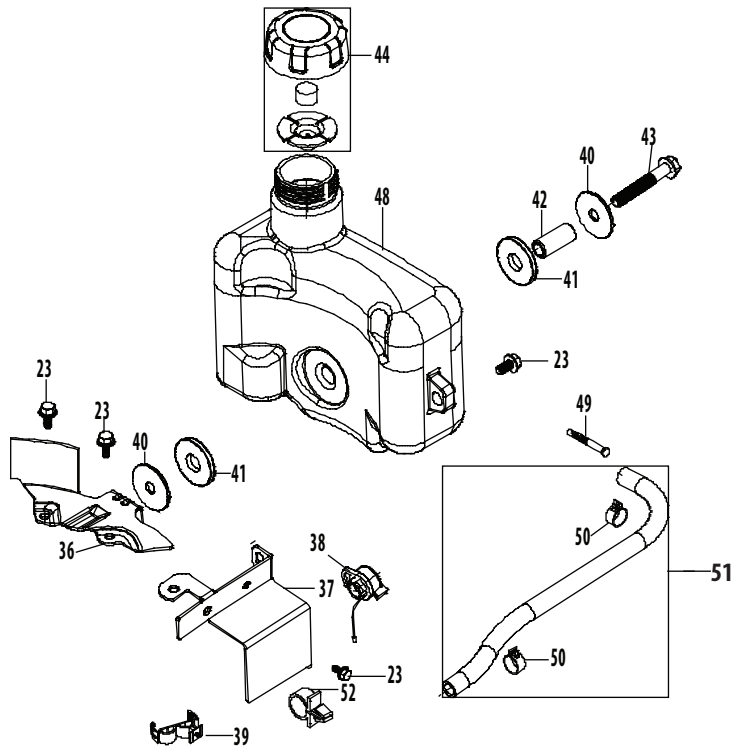

1P61LH Fuel Tank

Ref.	Part Number	Description
23	710-04916	Bolt M6X14 Multi-Purpose
36	951-11542	Fuel Tank Bottom Bracket
37	951-12450	Fuel Tank / Console Bracket
38	951-10622	Ignition Switch
39	951-11676	Wire Clamp
40	736-04456	Fuel Tank Washer
41	951-10335	Rubber Bushing
42	750-05322	Fuel Tank Bushing
43	710-04922	Bolt M8X50 Fuel Tank
44	951-10300	Fuel Cap Assembly
48	951-10337	Fuel Tank Assembly
49	951-10358A	Fuel Filter
50	951-11731	Fuel Hose Clamp
51	951-11336	Fuel Line Kit
52	723-04071	Plastic Support Clamp