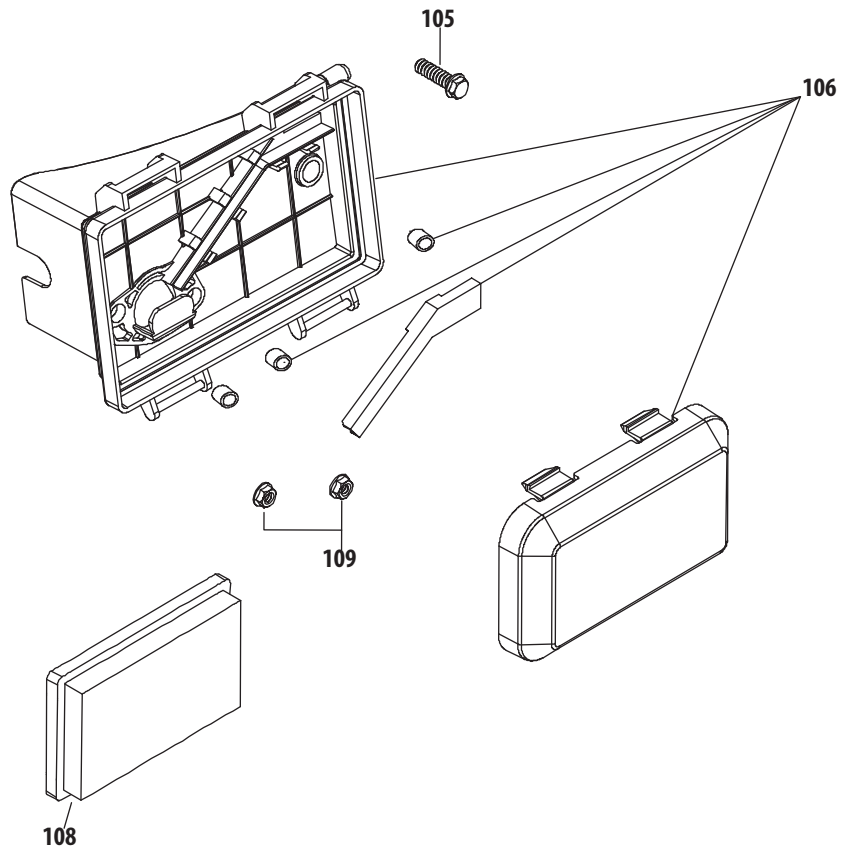

Engine Model 1X65CU Air Cleaner

Ref.	Part Number	Description
105	710-04969	Bolt M6X30 Af Base/Coil/E-Starter
106	951-14439	Air Cleaner Housing Ass'Y
108	951-10298	Air Filter
109	712-05015	Nut M6X10Mm Starter/Carb/Muff