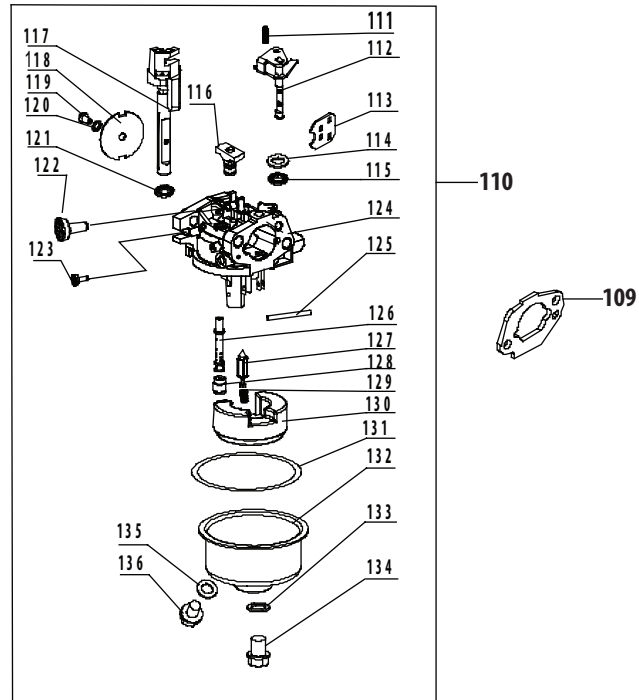

Ref.	Part Number	Description
109	951-11525	Carburetor Gasket Plate
110	651-05199	Carburetor Assembly
111	n/a	Detent Spring
112	n/a	Choke Shaft
113	n/a	Choke Plate
114	736-04556	Choke Shaft Washer
115	n/a	Choke Shaft Fiber O-Ring
116	n/a	Idle Jet Assembly
117	n/a	Throttle Shaft
118	n/a	Throttle Plate
119	710-05469	Screw M3X6 Throttle Plate
120	736-04638	Throttle Plate Lock Washer
121	n/a	Throttle Shaft Fiber O-Ring
122	n/a	Idle Speed Adjusting Screw
123	n/a	Idle Mixture Screw
124	n/a	Carburetor Body
125	n/a	Float Pin

Ref.	Part Number	Description
126	n/a	Emulsion Tube
127	n/a	Needle Valve
128	n/a	Main Jet
129	n/a	Needle Valve Spring
130	n/a	Float
131	n/a	Fuel Bowl O-Ring
132	n/a	Fuel Bowl
133	n/a	Fuel Bowl Gasket
134	n/a	Fuel Bowl Mounting Bolt
135	n/a	Fuel Drain Plug Gasket
136	710-04938	Fuel Drain Plug
137	951-12451	Carburetor Gasket
138	951-11738	Carburetor Insulator
139	951-11528	Carburetor Insulator Gasket
140	710-05093	Carb Stud M6X92
184	751-12178A	Carburetor Kit - Major (Incl.115,120,121,124-130,132,134)