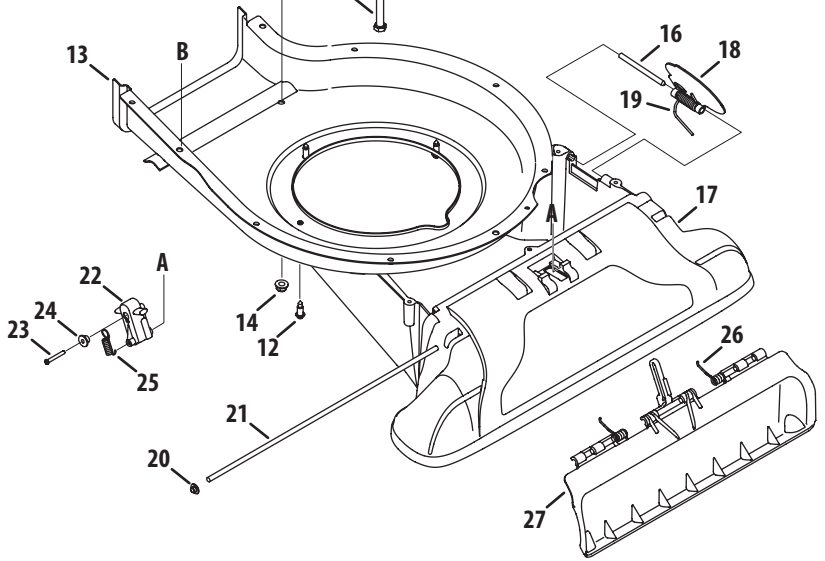

CSV Model 060

Ref No.	Part Number	Description
1	664-04040	Bag Assembly, Blk
2	681-0154	Screen Assembly
3	710-1054	Hex Screw 5/16-24 x 1.0
4	981-0490	Chipper Blade
5	781-0735	Pin Clip
6	719-0329	Flail
7	715-0166	Spiral Pin
8	711-1401	Clevis Pin
9	912-0411	Lock Nut, 5/16-24
10	936-0119	Lock Washer, 5/16
11	981-0152	Impeller Assembly (Incl. Ref.# 3 – 10)
12	710-1650	Shoulder Screw, #12-24 x.30 x.46
13	781-0721B	Lower Flail Housing
14	712-04063	Flange Lock Nut 5/16-18
15	710-0607	Screw, 5/16-18 x.500
16	747-04297	Hinge Pin
17	981-04031	Nozzle
18	781-1064	Base Adapter Door
19	732-1156	Torsion Spring
20	926-0106	Cap Speed Nut 1/4
21	711-1551	Pivot Rod
22	731-2485A	Nozzle Door Lever, Blk
23	710-1256	Hex Screw, #8-18 x 1.25
24	750-1294	Shoulder Spacer
25	732-3118	Extension Spring

Ref No.	Part Number	Description
26	732-1151A	Nozzle Door Torsion Spring
27	731-2294A	Nozzle Door
28	664-04040	Bag, Blk
29	631-0083	Chute Assembly
30	710-0726	Hex Index Screw, 5/16-12 x.750
31	736-0247	Flat Washer.375 ID x 1.25 OD
32	936-0217	Lock Washer 3/8
33	710-0818	Hex Cap Screw 3/8-24 x 2.0
34	925-1700	Switch Cover
35	925-3166	Safety Switch
36	931-1613	Safety Switch Cover
37	910-0224	Hex Washer Screw #10-16 x.50
38	629-0920A	Wire Harness
39	914-0104	Cotter Pin
40	732-0962	Compression Spring
41	781-0778A	Mounting Bracket
42	747-1153	Lock Rod
43	710-3195	Hex Cap Screw 5/16-18 x 4.5
44	710-3025	Hex Cap Screw 5/16-18 x.625
45	710-0654A	Screw 3/8-16 x 1.00
46	710-1220	Screw, #12-16 x.750
47	710-0351	Screw #10 - 16 x.500
48	736-0607	External L-Washer 5/16
49	726-0139	Speed Nut
—	723-0400	Safety Glasses (Not Shown)