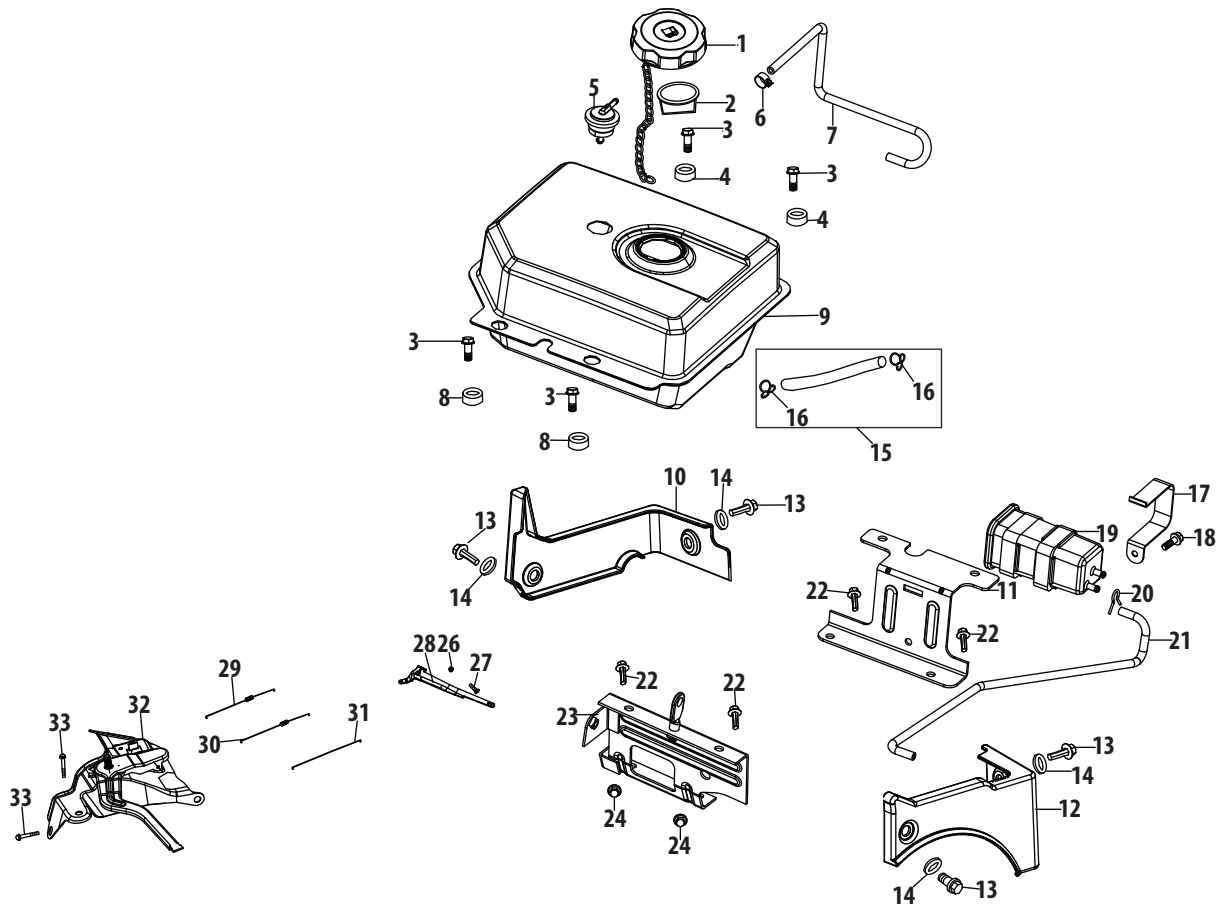

178-LU Fuel Tank & Mounting

Ref.	Part Number	Description
1	951-12535	Fuel Cap Assembly
1	951-14076	Tether
2	951-14265	Fuel Level Indicator
3	710-04970	Bolt M8×20
4	750-05312	Gas Tank Isolator
5	951-14376	Rollover Valve Assembly
6	951-14377	Fuel Hose Clamp
7	951-14380	Primer Hose
8	750-05313	Gas Tank Isolator
9	951-14381	Fuel Tank Assembly
10	951-11184	Governor Cover
11	951-14383	Rear Mounting Bracket Assy.
12	951-14384	Decorate Cover
13	710-04968	Bolt M6×16
14	736-04452	Isolator Bushing
15	951-11200	Fuel Line Kit
16	951-11700	Fuel Hose Clamp

Ref.	Part Number	Description
17	951-14385	Carbon Canister Bracket
18	710-04915	Bolt M6×12
19	951-14386	Carbon Canister
20	951-14387	Breather Hose Clamp
21	951-14388	Primer Hose
22	710-04921	Bolt M8×14
23	951-14389	Gas Tank Support Bracket
24	712-04219	Nut M8
26	712-04212	Nut M6
27	710-04908	Governor Arm Bolt
28	951-14200	Governor Arm
29	951-11202	Governor Spring
30	951-11203	Throttle Linkage Spring
31	951-11204	Throttle Linkage
32	951-12386	Component Bracket
33	710-04916	Bolt, M6×14