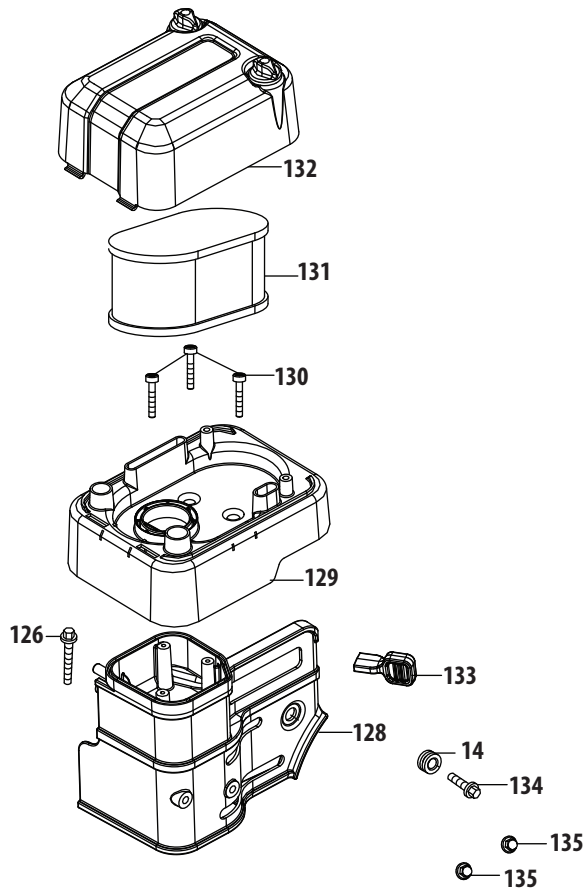

Engine Model 178-LU Air Cleaner

Ref.	Part Number	Description
14	736-04452	Isolator Bushing
126	710-04969	Bolt M6x30
128	951-14392	Air Filter Base
129	951-12408	Middle Air Filterbox
130	710-05352	Countersunk Screw
131	951-12260	Air Filter Cover
132	951-12047	Air Filter Cover Assembly
133	951-12409	Throttle Control Knob
134	710-04968	Bolt M6x16
135	712-04213	Acorn Nut