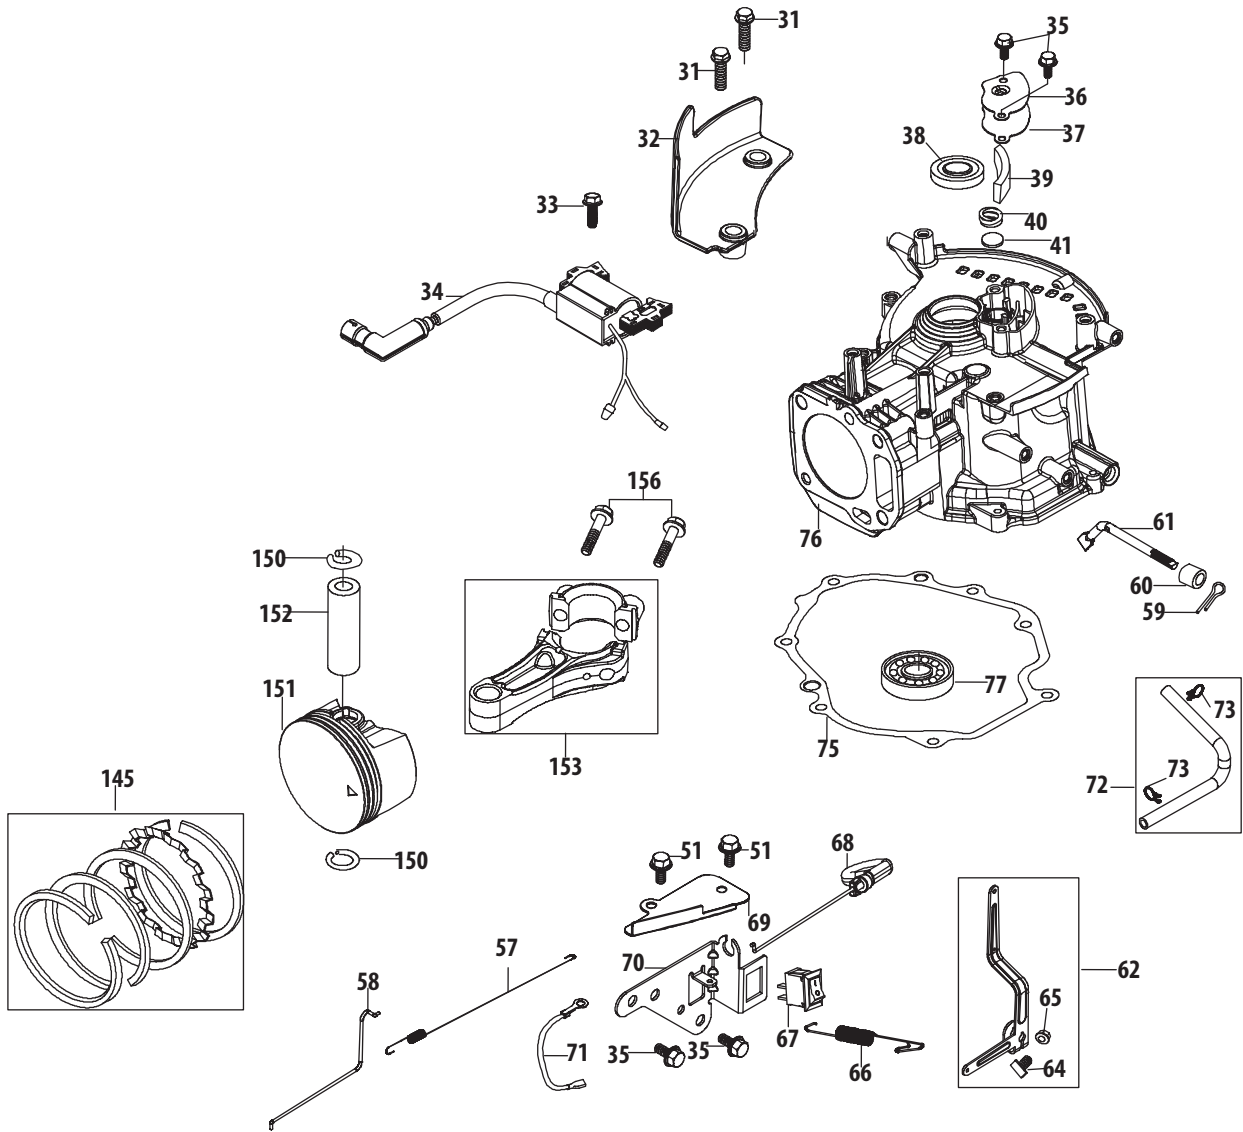

1X65CU Crankcase

160 - Complete Engine

161 - Gasket Kit - Complete

162 - Gasket Kit - External

1X65CU Crankcase

Ref.	Part Number	Description	Ref.	Part Number	Description
31	710-04919	Bolt M6x25 Cover Plate	70	951-14413	Component Bracket
32	951-14597	Engine Brake Cover Plate	71	951-14606	Ignition Switch Ground Wire
33	710-04918	Bolt M6x20 Ignition Coil	72	951-11520	Breather Hose Assembly
34	951-14598	Ignition Coil Assembly	73	726-04101	Breather Hose Clamp
35	710-04916	Bolt M6X14 Multi-Purpose	75	951-14415	Crankcase Cover Gasket
36	951-14404	Breather Cover Plate	76	951-14617	Short Block
37	951-14405	Breather Gasket			(Incl.35-41,59-61,75-79,83,85-88,
38	951-11596	Upper Crankshaft Seal			98,99,101-104,114,117,118,134,
39	951-11730	Breather Screen			137,140,141,143-145,
40	732-04718	Breather Valve Spring			150-153,156)
41	951-11614	Breather Valve	77	951-11369	Main Bearing
51	710-04915	Bolt M6X12 Multi-Purpose	145	951-14433	Piston Ring Set
57	951-14409	Throttle Linkage Spring	150	951-11603	Piston Pin Snap Ring
58	951-14410	Throttle Linkage	151	951-14434	Piston
59	714-04074	Governor Arm Shaft Cotter Pin	152	951-14435	Piston Pin
60	951-11574	Governor Seal	153	951-14436	Connecting Rod Assembly
61	951-14416	Governor Arm Shaft	156	710-05115	Connecting Rod Bolt
62	951-14412	Governor Arm Assembly	160	952Z1X65CU	Complete Engine
64	710-04908	Governor Arm Bolt	161	951-14614	Gasket Kit - Complete
65	712-05015	Governor Arm Nut M6			(Incl.37,38,60,75,83,101,104,114,
66	951-14411	Governor Spring			116,117,118,134,137,140)
67	951-14603	Ignition Switch	162	951-14615	Gasket Kit -External
68	951-14604	Choke Control			(Incl.37,83,101,114,116,117,
69	951-14605	Air Vane Cover Plate			118,134,137)