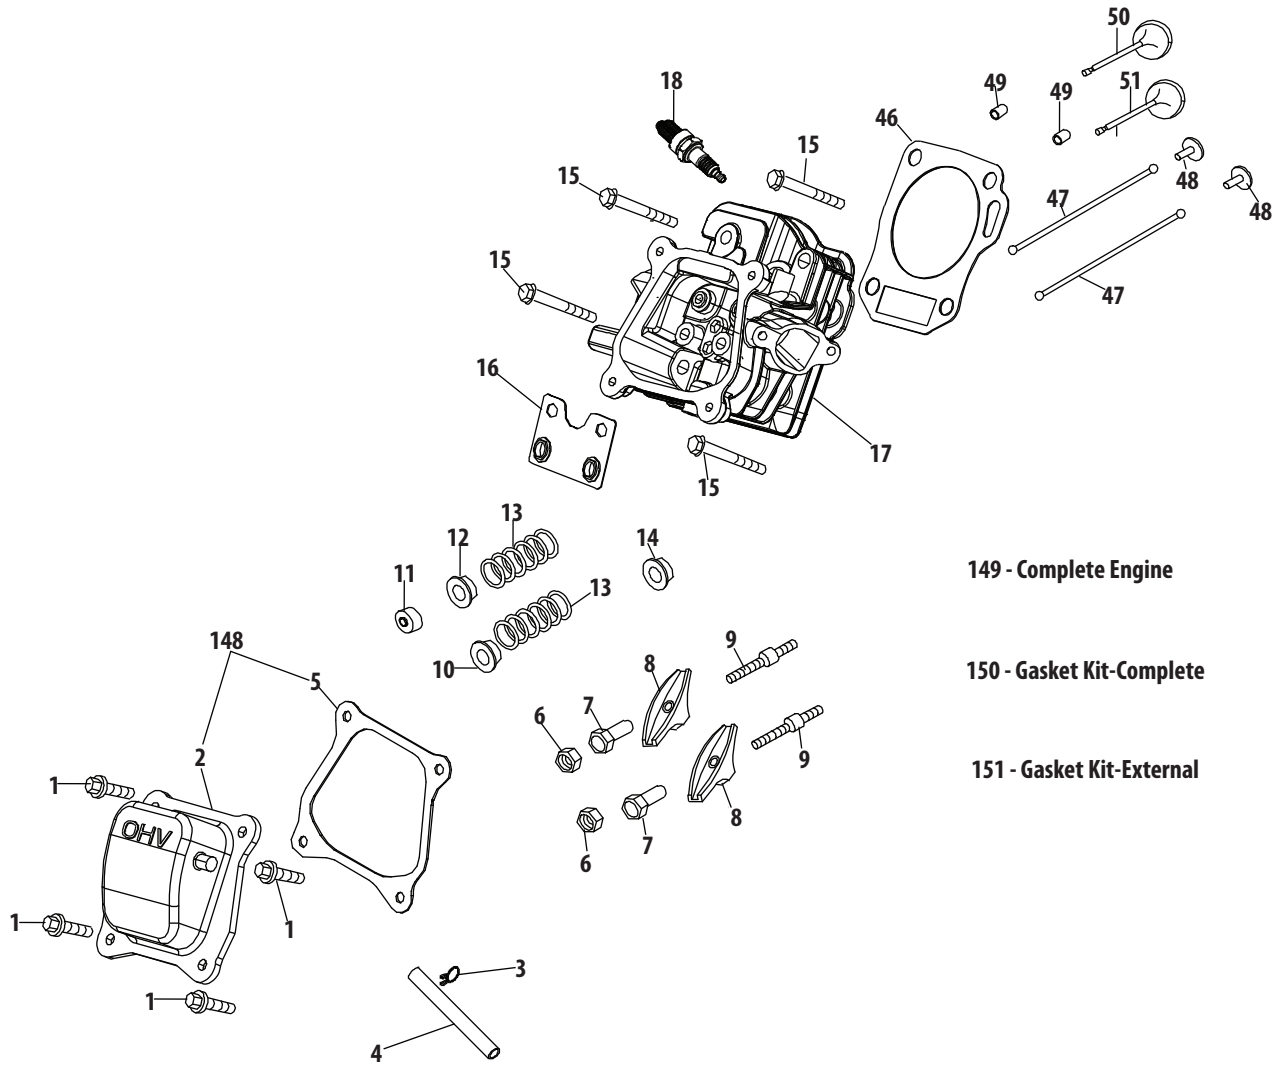

170-CU Cylinder Head

149 - Complete Engine

150 - Gasket Kit-Complete

151 - Gasket Kit-External

Ref.	Part Number	Description
1	710-04968	Bolt M6×16
2	951-11054B	Valve Cover
3	726-04101	Clamp, Fuel Hose
4	931-09541	Venting Hose
5	951-11565	Valve Cover Gasket
6	751-11124	Nut, Pivot Locking
7	751-11123	Adjusting Nut ,Valve
8	951-11893	Rocker Arm
9	710-04902	Bolt, Pivot
10	951-12000	Valve Spring Retainer (Intake)
11	951-12002	Exhaust Lash Cap
12	951-12003	Valve Spring Retainer (Exhaust)
13	951-12004	Valve Spring
14	951-11894	Valve Seal (Intake)
15	710-06080	Bolt M8×55
16	951-11895	Push Rod Guide
17	951-05029	Cylinder Head Assembly (Incl.5-14,16,17,25,28-30,46,50,51)
18	951-10292	Spark Plug/F6Rtc
46	951-14316	Gasket, Cylinder Head
47	951-10648	Kit-Push Rod
48	951-11899	Tappet
49	715-04108	Dowel Pin 10×16
50	951-10647A	Valve Kit
51	951-10647A	Valve Kit
148	951-05033	Valve Cover Kit
149	952Z170-CU	Complete Engine
150	951-05032	Gasket Kit-Complete (Incl.5,25,28-30,32,46, 63,64,80,86,89)
151	951-12026A	Gasket Kit-External (Incl.5,25,28,30,32)