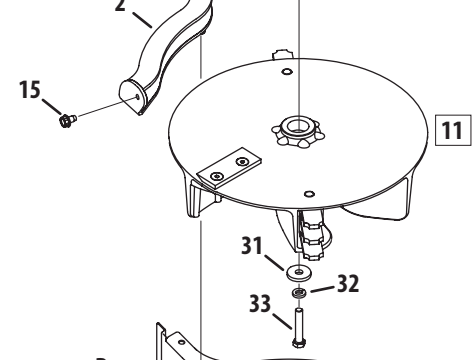

CSV Model 060

Ref No.	Part Number	Description
1	664-04040	Bag Assembly, Blk
2	681-0154	Screen Assembly
3	710-1054	Hex Screw 5/16-24 x 1.0
4	981-0490	Chipper Blade
5	781-0735	Pin Clip
6	719-0329	Flail
7	715-0166	Spiral Pin
8	711-1401	Clevis Pin
9	912-0411	Lock Nut, 5/16-24
10	936-0119	Lock Washer, 5/16
11	981-0152	Impeller Assembly (Incl. Ref.# 3 – 10)
12	710-1650	Shoulder Screw, #12-24 x.30 x.46
13	781-0721B	Lower Flail Housing
14	712-04063	Flange Lock Nut 5/16-18
15	710-0607	Screw, 5/16-18 x.500
16	747-04297	Hinge Pin
17	981-04031	Nozzle
18	781-1064	Base Adapter Door
19	732-1156	Torsion Spring
20	926-0106	Cap Speed Nut 1/4
21	711-1551	Pivot Rod
22	731-2485A	Nozzle Door Lever, Blk
23	710-1256	Hex Screw, #8-18 x 1.25
24	750-1294	Shoulder Spacer
25	732-3118	Extension Spring

Ref No.	Part Number	Description
26	732-1151A	Nozzle Door Torsion Spring
27	731-2294A	Nozzle Door
28	664-04040	Bag, Blk
29	631-0083	Chute Assembly
30	710-0726	Hex Index Screw, 5/16-12 x.750
31	736-0247	Flat Washer.375 ID x 1.25 OD
32	936-0217	Lock Washer 3/8
33	710-0818	Hex Cap Screw 3/8-24 x 2.0
34	925-1700	Switch Cover
35	925-3166	Safety Switch
36	931-1613	Safety Switch Cover
37	910-0224	Hex Washer Screw #10-16 x.50
38	629-0920A	Wire Harness
39	914-0104	Cotter Pin
40	732-0962	Compression Spring
41	781-0778A	Mounting Bracket
42	747-1153	Lock Rod
43	710-3195	Hex Cap Screw 5/16-18 x 4.5
44	710-3025	Hex Cap Screw 5/16-18 x.625
45	710-0654A	Screw 3/8-16 x 1.00
46	710-1220	Screw, #12-16 x.750
47	710-0351	Screw #10 - 16 x.500
48	736-0607	External L-Washer 5/16
49	726-0139	Speed Nut
—	723-0400	Safety Glasses (Not Shown)