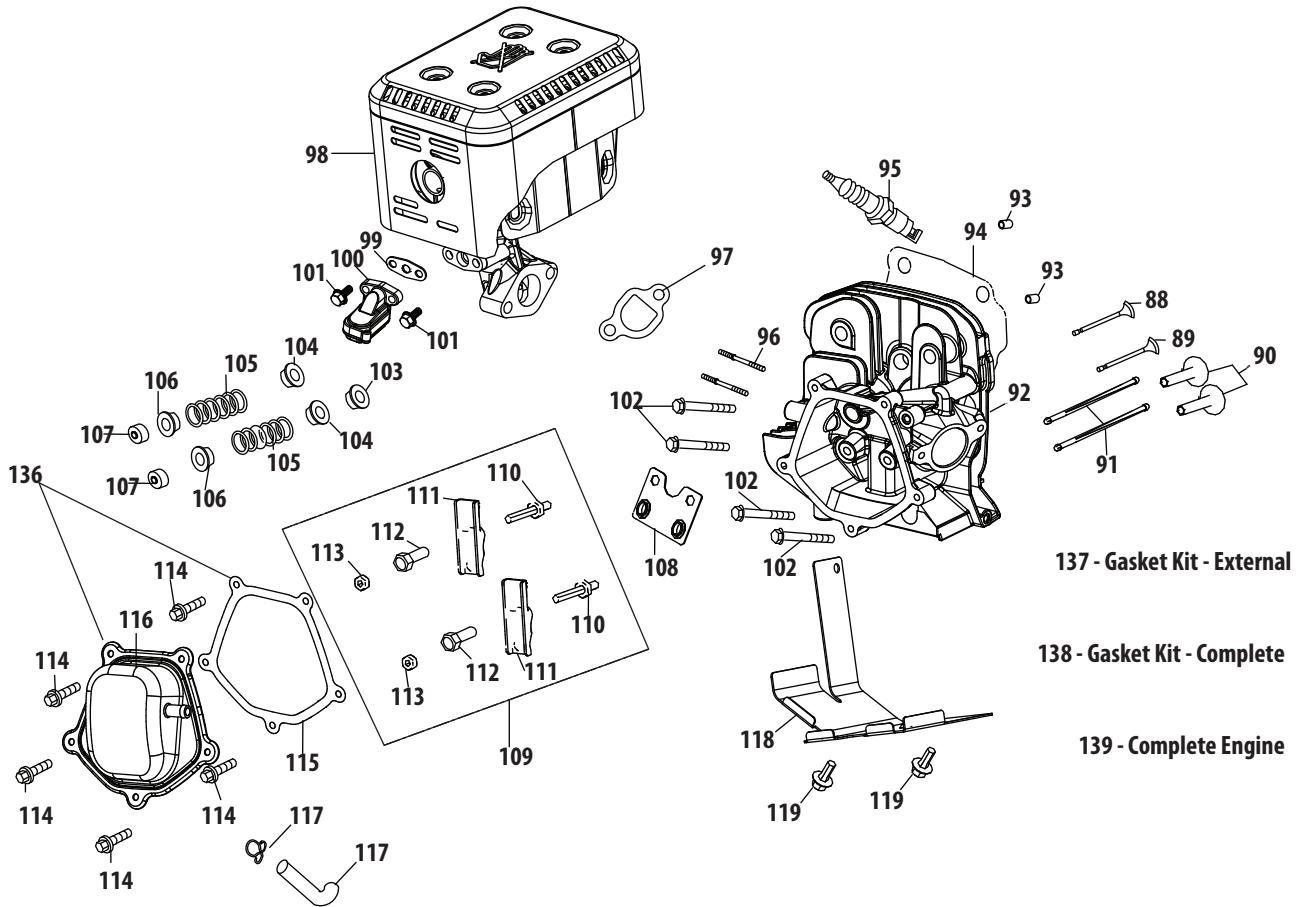

178-LU Cylinder Head

178-LU Cylinder Head

Ref.	Part Number	Description
88	951-11198	Valve Kit
89	951-11198	Valve Kit
90	951-11962	Tappet
91	951-11199	Push Rod Kit
92	951-11226	Cylinder Head Kit (Incl.94,102,103,116)
	951-05046	Cylinder Head Assembly (Incl.88,89,92,94,96,97,102-108, 110-113,115,120-123)
93	715-04097	Dowel Pin 12×20
94	951-12076	Gasket, Cylinder Head
95	951-10292	Spark Plug/F6Rtc
96	710-04964	Stud M8×48.5
96	951-11207	Muffler Stud Assembly
97	951-11212	Exhaust Pipe Gasket
98	951-12404	Muffler Assembly
99	951-12743	Secondary Air Gasket
100	951-05043	Reed Valve Assembly
101	710-06094	Bolt M6×16
102	710-04965	Bolt M10×1.25×80
103	951-11964	Intake Valve Seal
104	951-12077	Valve Spring Retainer
105	951-12078	Valve Spring

Ref.	Part Number	Description
106	951-12080	Retainer, Ex.Valve Spring
107	951-12081	Adjuster, Exh Valve
108	951-11965	Push Rod Guide
109	951-11981	Rocker Arm Assembly
110	710-04962	Bolt, Pivot
111	951-11966	Rocker Arm
112	751-11123	Adjusting Nut ,Valve
113	751-11124	Nut, Pivot Locking
114	710-05054	Valve Cover Bolt
115	951-11967	Valve Cover Gasket
116	951-11220	Valve Cover
117	731-07059	Breather Hose
117	726-04101	Hose Clamp
118	951-12405	Air Shield
119	710-04915	Bolt M6×12
136	951-11333	Valve Cover Kit
137	951-05048	Gasket Kit - External (Incl.97,115,121-123)
138	951-05047	Gasket Kit - Complete (Incl.46,53,59,74,94,97, 115,121-123)
139	952Z178-LU	Complete Engine