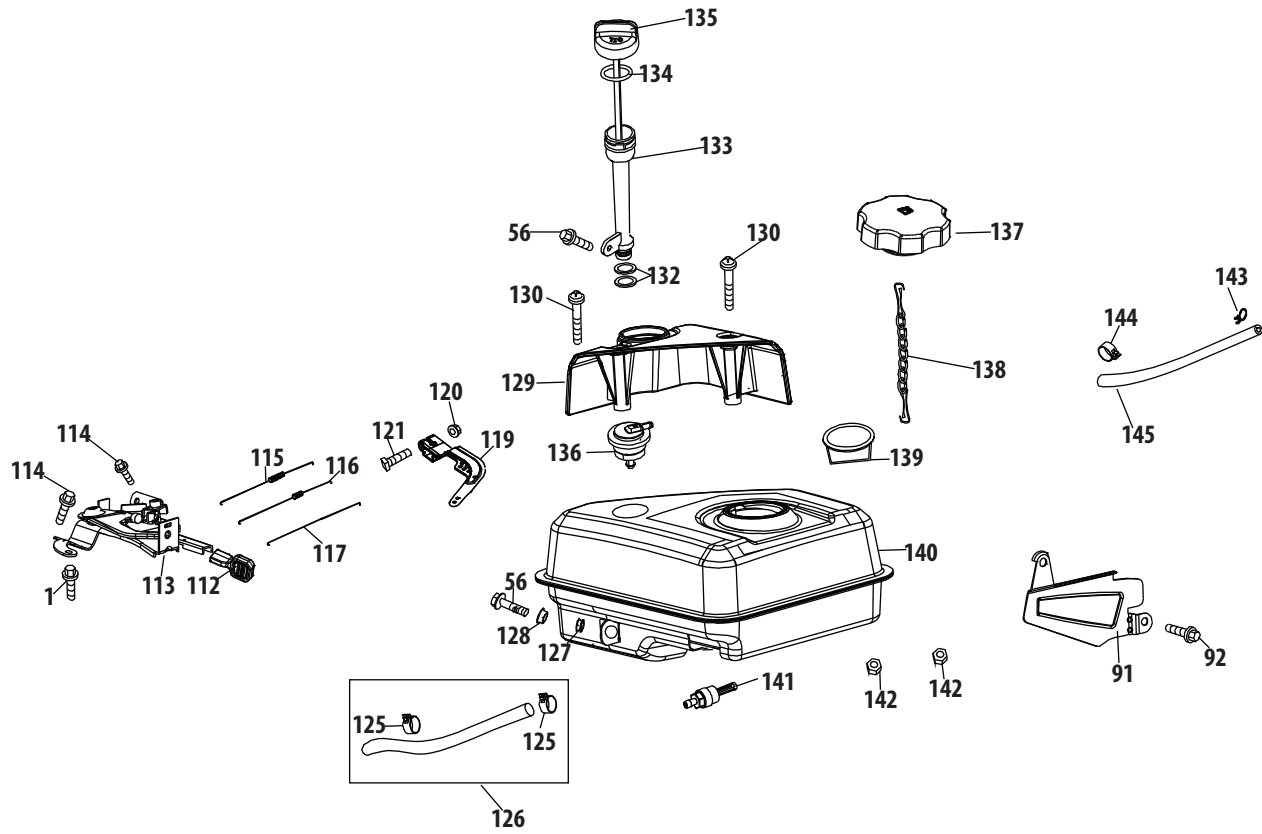

170-CU Fuel Tank

Ref.	Part Number	Description
1	710-04968	Bolt M6×16
56	710-04915	Bolt M6×12
57	951-11113	Air Shield
91	951-11110	Air Flow Shield
92	710-04940	Bolt M6×10
112	951-11067	Throttle Control Knob
113	951-12131	Primer Bracket
114	710-05103	Bolt M6×12
115	951-11585	Governor Spring
116	951-10664	Throttle Linkage Spring
117	951-10665	Throttle Linkage
119	951-11106	Governor Arm
120	712-04212	Nut M6
121	710-04908	Governor Arm Bolt
125	951-11700	Fuel Hose Clamp
126	951-10650	Kit-Fuel Line
127	750-05314	Rubber Shock Pad

Ref.	Part Number	Description
128	735-04268	Bush
129	951-11914	Dipstick Decoration Cover
130	710-04905	Bolt
132	951-11381	Oil Fill Tube O-Ring
133	951-11913	Oil Fill Tube Assey (Incl.132,133)
134	921-04663	Oil Fill Tube O-Ring
135	951-12482	Dipstick Assy - (Incl.134,135)
136	951-14075	Roll Over Valve
137	951-12535	Cap Comp,Fuel Feller
138	951-14076	Fuel Cap Chain
139	951-11933	Fuel Filter
140	951-14332	Fuel Tank
141	951-10651	Fuel Tank Nipple
142	712-05015	Nut M6
143	723-04093	Exhaust Piping
144	932-05143	Hose Clamp
145	951-14541	Primer Hose Assembly