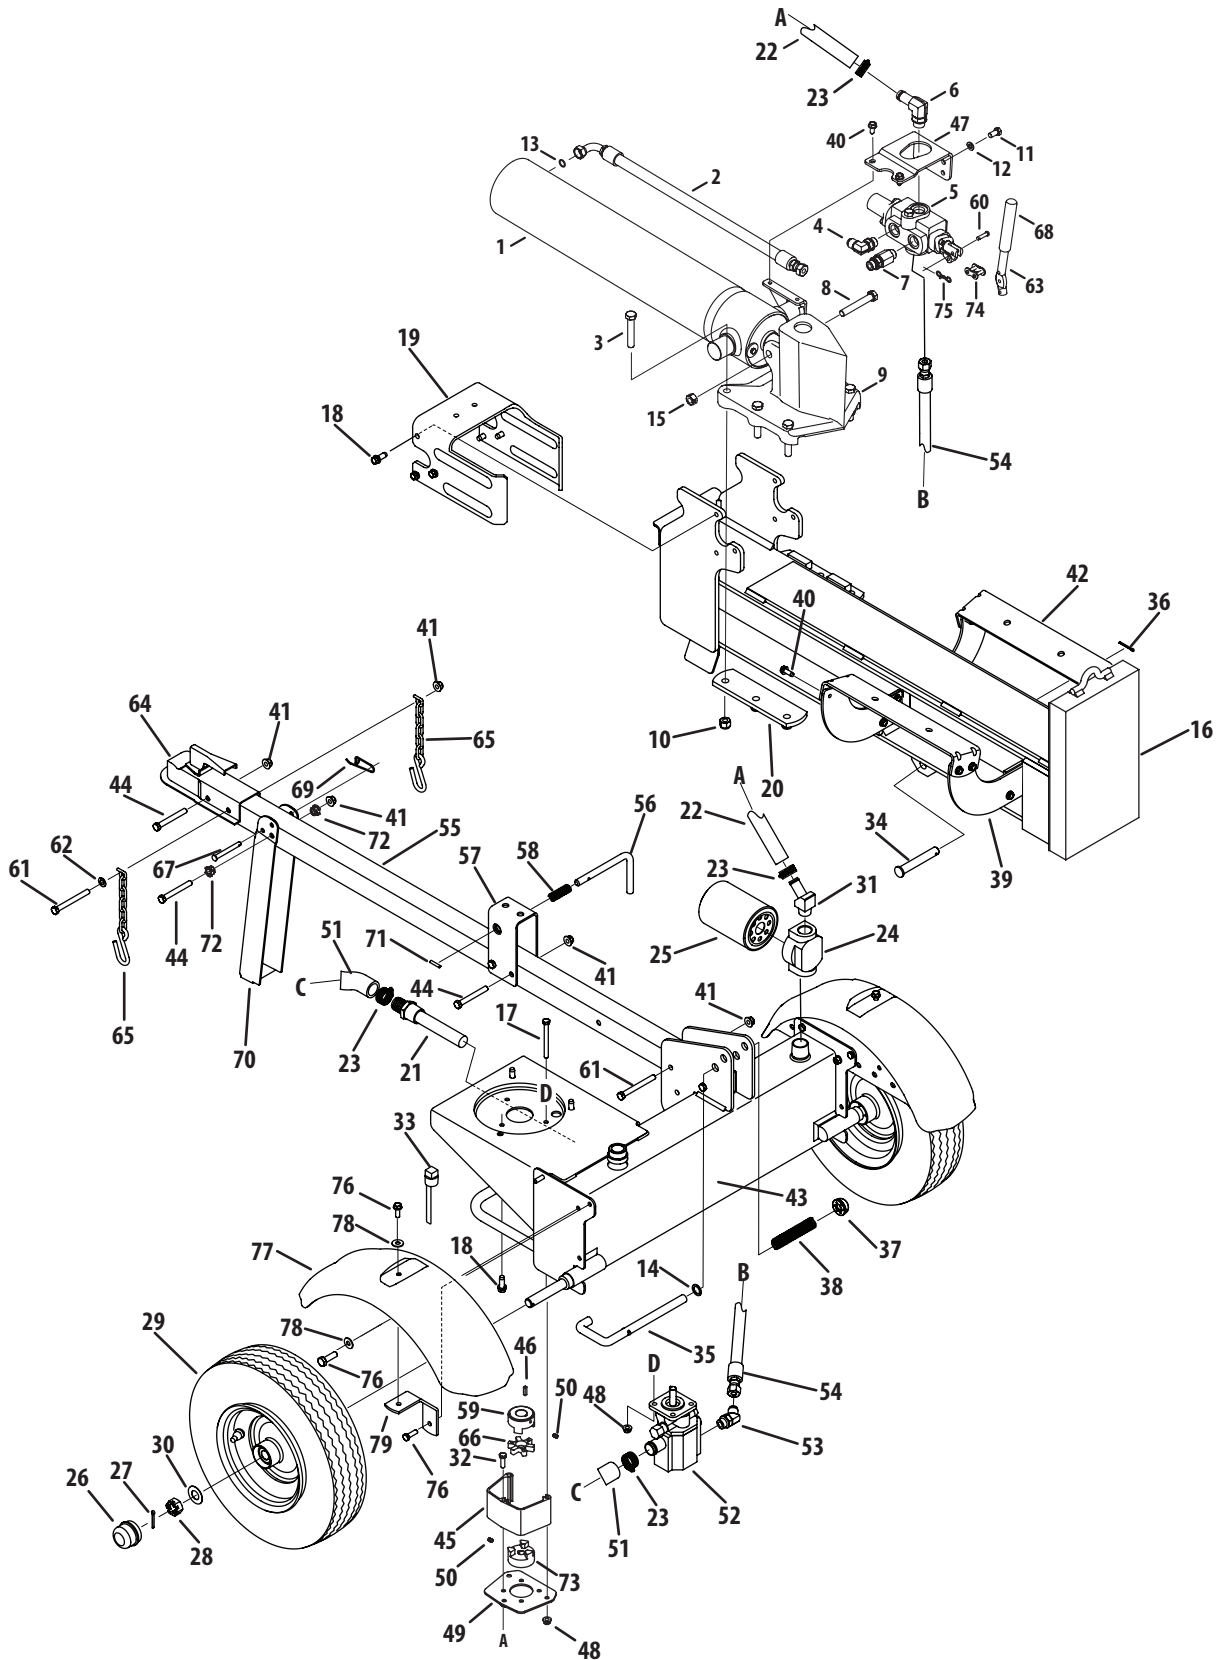

TB 27 LS (Honda Engine)

TB 27 LS (Honda Engine)

Ref.	Part Number	Description
1	918-04713	Hydraulic Cylinder
2	727-04362	Hydraulic Tube
3	710-1018	Hex Cap Screw, 1/2-20 x 2.75
4	737-04320	90 Degree Solid Adapter
5	718-04706P	Control Valve
6	737-04307	Return Elbow
7	737-04309	Nipple Pipe, 1/2-14
8	710-1806	Hex Cap Screw, 1/2-13 x 3.25
9	719-04529	Wedge Assembly
10	912-3058	Hex Lock Nut, 1/2-20
11	710-0216	Hex Cap Screw, 3/8-16 x .75
12	936-0169	Lock Washer, 3/8
13	721-04411	O-Ring, .489 ID x .070 Dia.
14	936-0116	Flat Washer, .635 x.93 x.06
15	712-3022	Hex Lock Nut, 1/2-13
16	681-04112	Beam Assembly
17	710-3056	Hex Screw, 5/16-18 x 3.25
18	710-04683C	Self Tapping Screw, 3/8-16 x 1.0
19	781-04426	Dislodger Bracket
20	781-0790A	Back Plate
21	737-04308	Inlet Filter
22	727-0443	Return Hose, 3/4 x 44
23	726-0132	Hose Clamp, 5/8
24	737-04267	Filter Housing
25	723-0405	Oil Filter
26	734-0873	Hub Cap
27	714-0162	Cotter Pin
28	712-0359	Slotted Nut, 3/4-16
29	634-0186	Complete Wheel Assembly
	921-0168	Dust Seal
	941-04089	Roller Bearing
30	936-0351	Flat Washer, .760 x.500
31	737-04323	Hydraulic Fitting, 1 1/16 Orb x .75
32	710-0376	Hex Screw, 5/16-18 x 1.00
33	737-0348A	Vented Dipstick
34	711-05169	Clevis Pin
35	747-04983	Lock Rod
36	914-0470	Cotter Pin
37	726-0214	Push Cap
38	732-0583	Compression Spring
39	781-04293	Log Tray Bracket

Ref.	Part Number	Description
40	710-04484	Hex Washer Screw, 5/16-18 x .750
41	712-04065	Flange Lock Nut, 3/8-16
42	781-04179	Log Tray
43	681-04131	Frame Assembly
44	710-0521	Hex Bolt, 3/8-16 x 3
45	719-0353	Coupling Shield
46	914-0122	Square Key, 3/16" x .75
47	781-04418	Outer Valve Bracket
48	712-04063	Flange Lock Nut, 5/16-18
49	781-0097	Rear Coupling Support Bracket
50	710-1842A	Set Screws
51	727-04290	Hose
52	918-04127	Gear Pump
53	737-04321	45 Degree Elbow Fitting
54	727-04288	High Pressure Hydraulic Hose
55	781-04424	Tongue Assembly
56	747-1261	Latch Rod
57	781-1045	Latch
58	932-3127	Compression Spring
59	718-04395	Coupling, .875
60	711-04585	Clevis Pin
61	710-3085	Hex Cap Screw, 3/8-16 x 3.50
62	936-0185	Flat Washer, .375 x.738 x.063
63	747-04539A	Hydraulic Valve Control
64	681-04030	Hitch Coupling Assembly
65	713-0433A	Chain
66	735-04103	Spider Bushing
67	911-0813	Clevis Pin
68	720-04088	Grip
69	732-0194	Spring Pin
70	781-04430	Jack Stand
71	715-0120	Spiral Pin
72	941-0475	Plastic Bushing, .380 ID
73	718-04392	Coupling, .500
74	913-04036	Valve Handle Link
75	714-04040	Cotter Pin, Bow Tie
76	710-0602	Self-Tapping Screw, 5/16-18 x 1.00
77	731-2496A	Fender
78	736-0371	Flat Washer
79	781-1024A	Fender Mounting Bracket