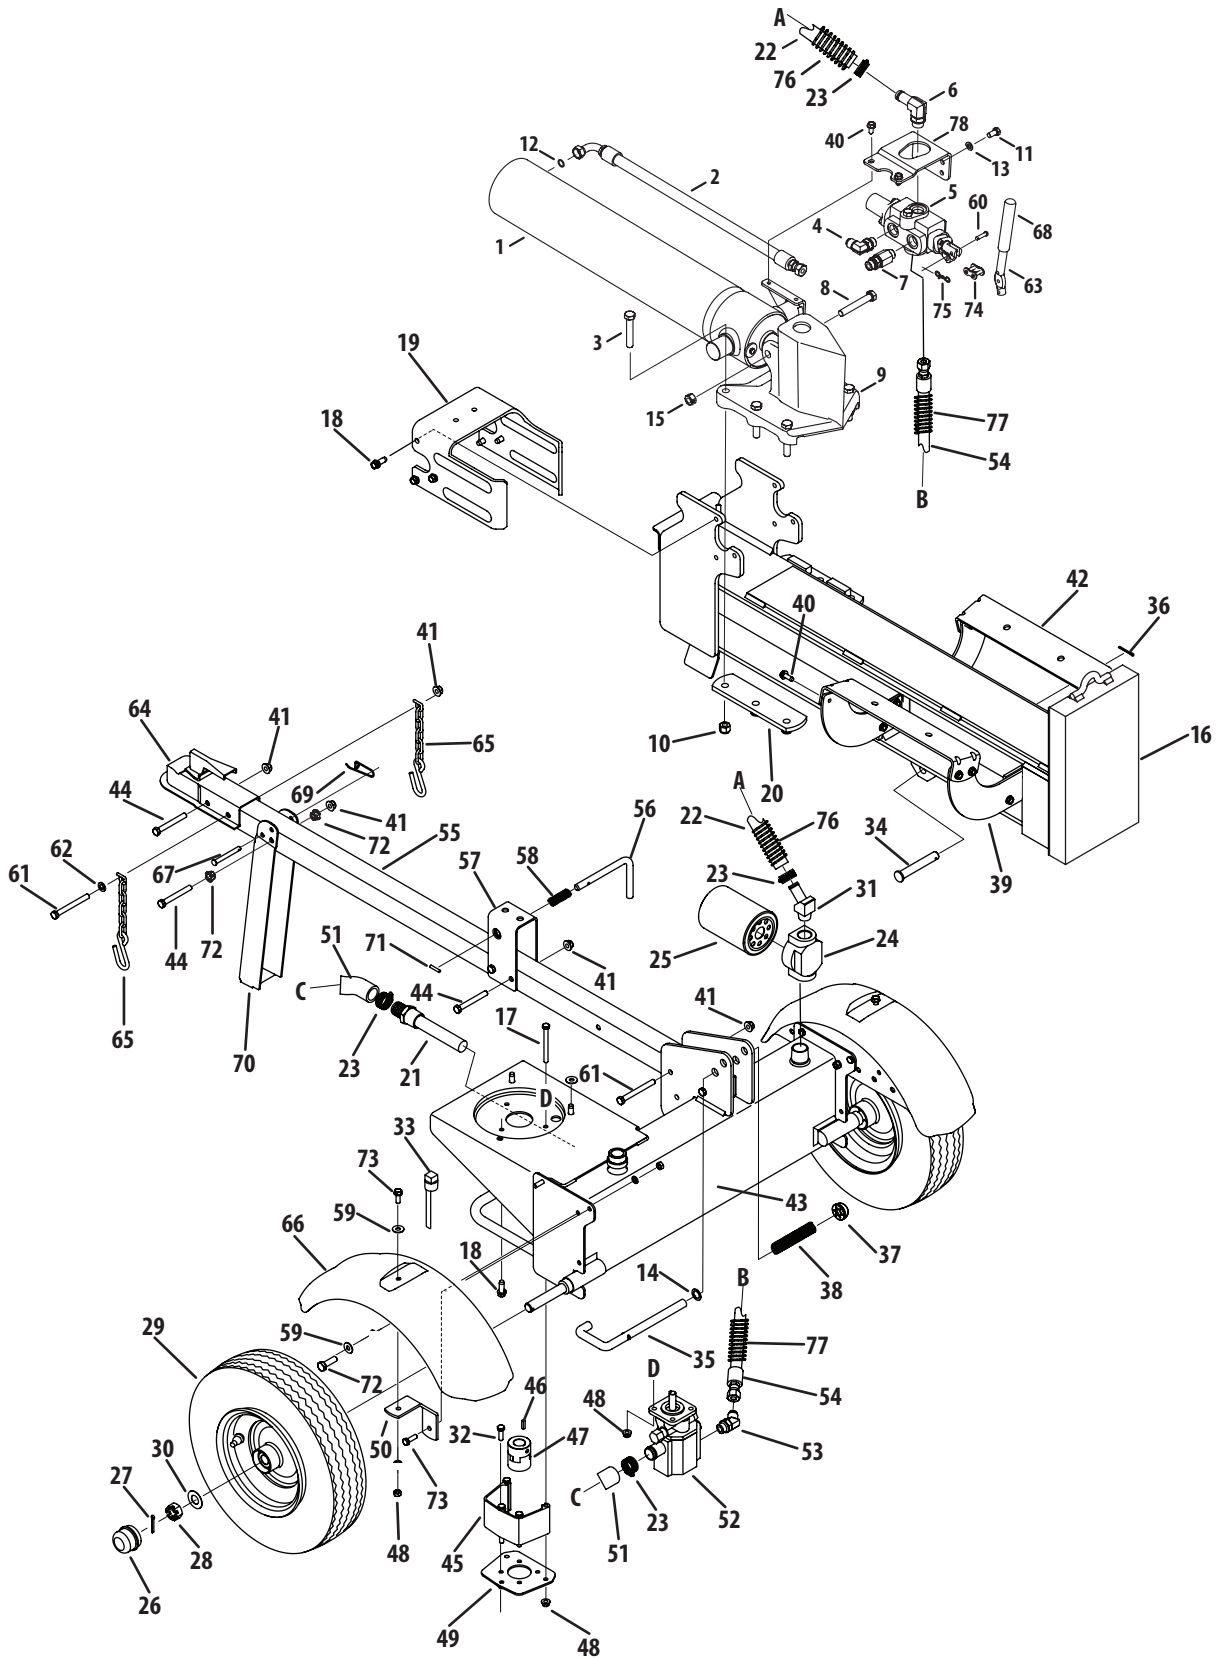

Model R 21 LS

Ref.	Part Number	Description
1	918-04713	Hydraulic Cylinder
2	727-04362	Hydraulic Tube
3	710-1018	Hex Cap Screw, 1/2-20 x 2.75
4	737-04320	90 Degree Solid Adapter
5	718-04739P	Control Valve
6	737-04307	Return Elbow
7	737-04309	Nipple Pipe, 1/2-14
8	710-1806	Hex Cap Screw, 1/2-13 x 3.25
9	719-04529	Wedge Assembly
10	912-3058	Hex Lock Nut, 1/2-20
11	710-0216	Hex Cap Screw, 3/8-16 x .75
12	721-04411	O-Ring, .419 ID x .070 Dia.
13	936-0169	Lock Washer, 3/8
14	936-0116	Flat Washer, .635 x.93 x.06
15	712-3022	Hex Lock Nut, 1/2-13
16	681-04112	Beam Assembly
17	710-3056	Hex Screw, 5/16-18 x 3.25
18	710-04683B	Self Tapping Screw, 3/8-16 x 1.0
19	781-04426	Dislodger Bracket
20	781-0790A	Back Plate
21	737-04308	Inlet Filter
22	727-0443	Return Hose, 3/4 x 44
23	726-0132	Hose Clamp, 5/8
24	737-04267	Filter Housing
25	723-0405	Oil Filter
26	734-0873	Hub Cap
27	714-0162	Cotter Pin
28	712-0359	Slotted Nut, 3/4-16
29	634-0186	Complete Wheel Assembly
—	921-0168	Dust Seal
—	941-04089	Roller Bearing
30	936-0351	Flat Washer, .760 x.500
31	737-04323	Hydraulic Fitting, 1 1/16 Orb x .75
32	710-0376	Hex Screw, 5/16-18 x 1.00
33	737-0348A	Vented Dipstick
34	711-05169	Clevis Pin
35	747-04983	Lock Rod
36	914-0470	Cotter Pin
37	726-0214	Push Cap
38	732-0583	Compression Spring
39	781-04293	Log Tray Bracket
40	710-04484	Hex Washer Screw, 5/16-18 x .750

Ref.	Part Number	Description
41	712-04065	Flange Lock Nut, 3/8-16
42	781-04179	Log Tray
43	681-04131	Frame Assembly
44	710-0521	Hex Bolt, 3/8-16 x 3
45	719-0353	Coupling Shield
46	914-0122	Square Key, 3/16" x .75
47	N/A	Log Splitter Coupling
—	718-04392	Coupling, .500
—	718-04395	Coupling, .875
—	735-0652	Spider Bushing
—	710-1842A	Set Screws
48	712-04063	Flange Lock Nut, 5/16-18
49	781-0097	Rear Coupling Support Bracket
50	781-1024A	Fender Mounting Bracket
51	727-04290	Hose
52	918-04127	Gear Pump
53	737-04321	45 Degree Elbow Fitting
54	727-04288	High Pressure Hydraulic Hose
55	781-04424	Tongue Assembly
56	747-1261	Latch Rod
57	781-1045	Latch
58	932-3127	Compression Spring
59	736-0371	Flat Washer
60	711-04585	Clevis Pin
61	710-3085	Hex Cap Screw, 3/8-16 x 3.50
62	936-0185	Flat Washer, .375 x.738 x.063
63	747-04539A	Hydraulic Valve Control
64	681-04030	Hitch Coupling Assembly
65	713-0433A	Chain
66	731-2496A	Fender
67	911-0813	Clevis Pin
68	720-04088	Grip
69	732-0194	Spring Pin
70	781-04430	Jack Stand
71	715-0120	Spiral Pin
72	941-0475	Plastic Bushing, .380 ID
73	710-0602	Self-Tapping Screw, 5/16-18 x 1.00
74	913-04036	Valve Handle Link
75	714-04040	Cotter Pin, Bow Tie
76	781-0526A	Hose Guard, 44"
77	781-0538A	Hose Guard, 48"
78	781-04418	Outer Valve Bracket