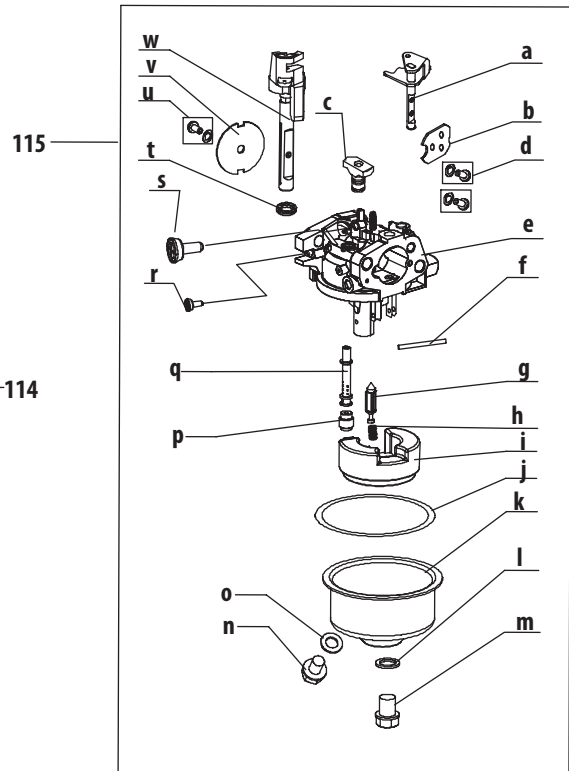

Ref.	Part Number	Description
114	951-14419	Air Filter Base Gasket
115	951-14608	Carburetor Assembly
116	951-14424	Carburetor Gasket
117	951-11738	Carburetor Insulator
118	951-11528	Carburetor Insulator Gasket
119	951-14425	Carb Stud M6×87
163	951-14616	Carburetor Kit (Incl.d,g,h,l,j,m,p,q,r,s,u)
a	n/a	Choke Shaft
b	n/a	Choke Plate
c	n/a	Idle Jet
d	n/a	Bolt M3×5
e	n/a	Carburetor Body
f	n/a	Float Pin
g	n/a	Needle Valve
h	n/a	Needle Valve Spring

Ref.	Part Number	Description
i	n/a	Float
j	n/a	O-Ring, Float Bowl
k	n/a	Float Bowl
l	n/a	Gasket, Drain Bolt
m	n/a	Drain Bolt
n	n/a	Bolt, Float Bowl
o	n/a	O-Ring, Float Bowl
p	n/a	Idle Jet
q	n/a	Nozzle Tube
r	n/a	Mixture Screw
s	n/a	Idle Speed Adjusting Screw
t	n/a	Gasket
u	n/a	Bolt M3×6
v	n/a	Throttle Plate
w	n/a	Throttle Plate