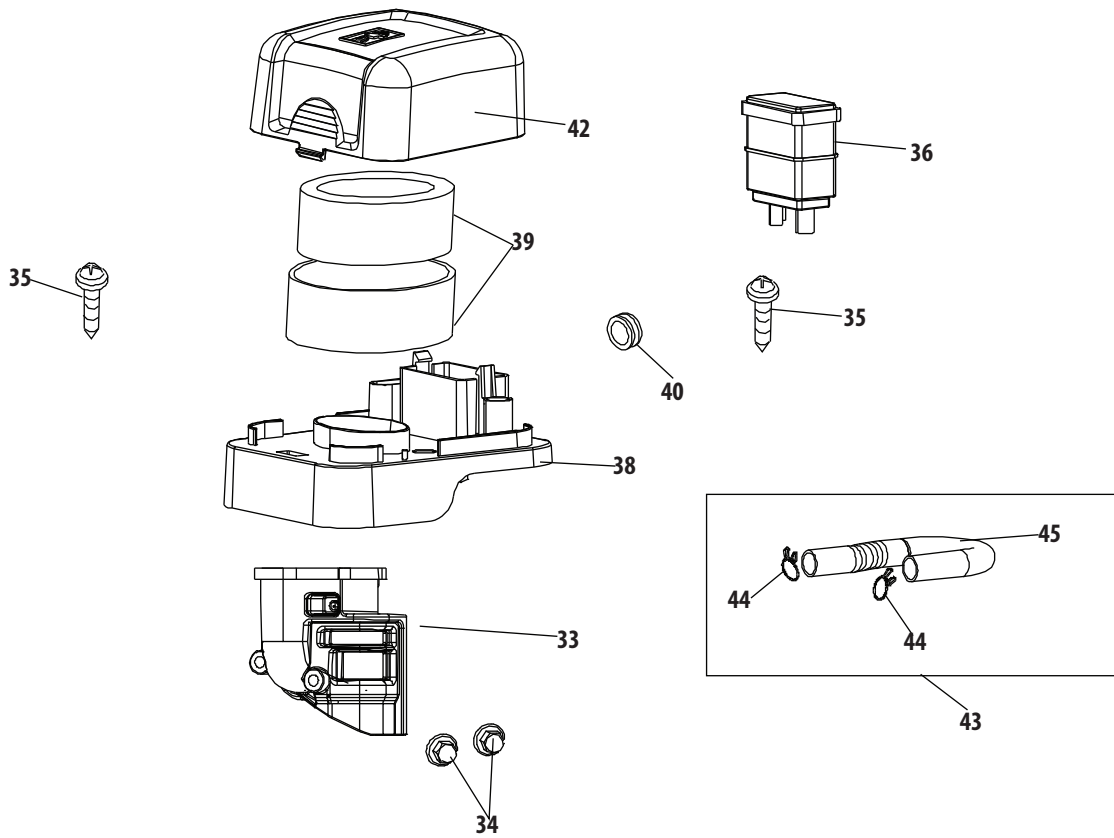

Engine Model 170-CU Air Filter

Ref.	Part Number	Description
33	951-14315	Air Cleaner Housing
34	712-04213	Nut
35	951-14068	Self-Tapping Bolt4.2x16
36	951-14069	Carbon Canister
38	951-14070	Silencer Plate
39	951-14262	Air Filter Assembly
40	750-05314	Damper Gasket
42	951-12136	Air Cleaner Cover
43	751-14072	Primer Hose
44	951-14073	Clamp
45	951-14074	Exhaust Piping