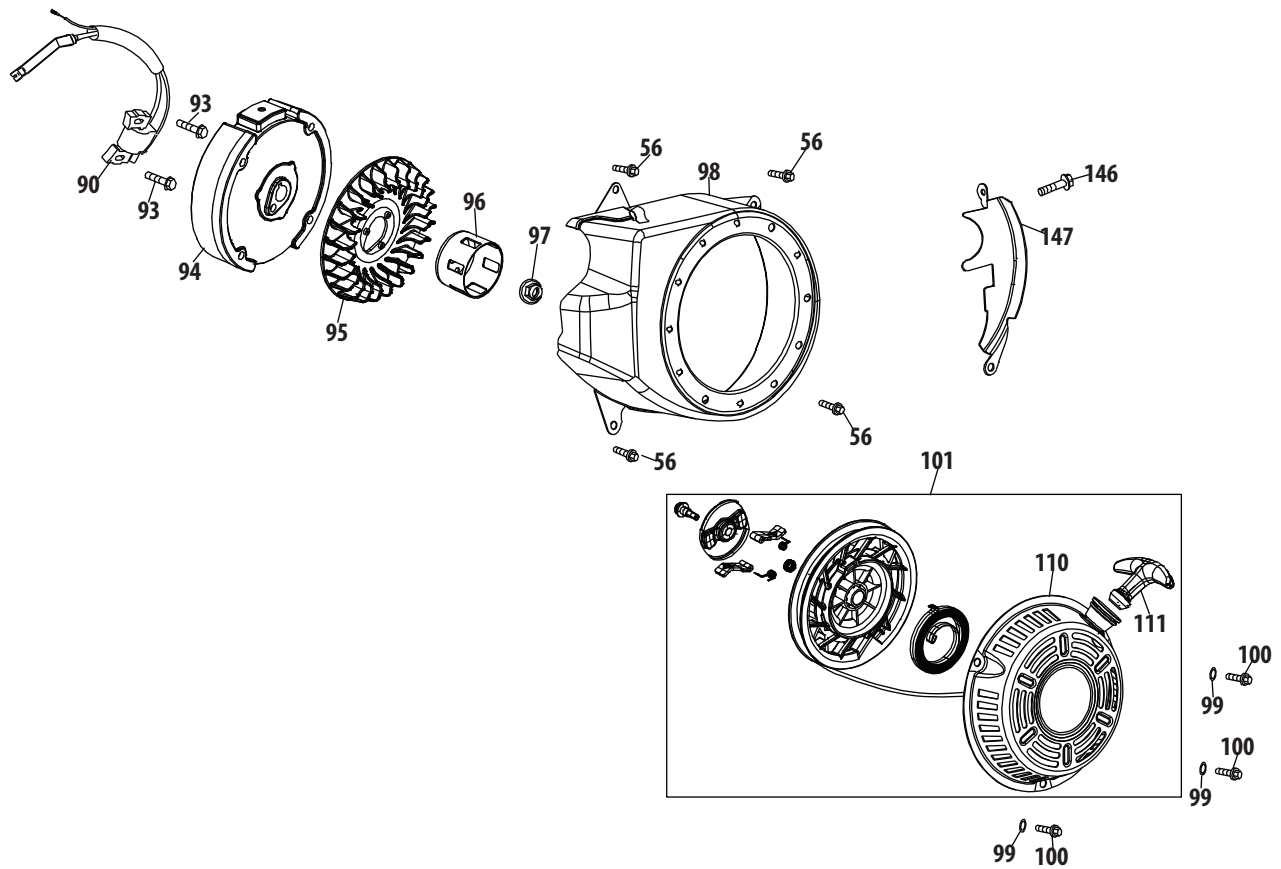

Ref.	Part Number	Description
56	710-04915	Bolt 6x12
90	951-10792	Ignition Coil Assembly
93	710-04919	Bolt M6x25
94	951-14320	Flywheel
95	951-10934	Cooling Fan
96	951-10911	Starter Cup
97	712-04209	Flywheel Nut, M14 X 1.5
98	951-11583	Blower Housing

Ref.	Part Number	Description
99	736-04455	Gasket Ø6
100	710-04974	Bolt M6x10
101	951-12418	Recoil Starter Assembly
110	951-10663A	Blower Housing
111	931-09780	Starter Handle
146	710-04918	Bolt M6x20
147	951-14138	Blower Housing Shield