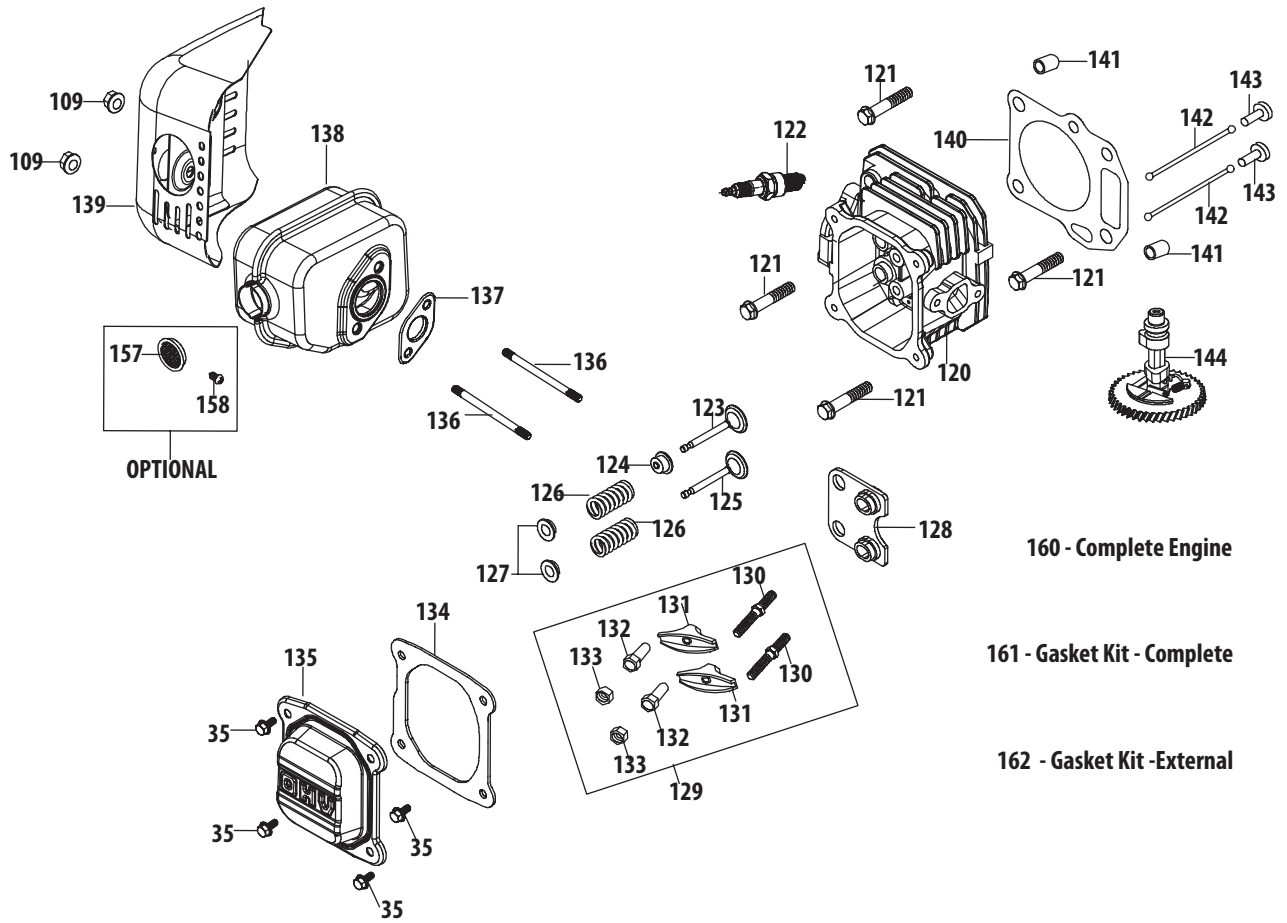

1X65CU Cylinder Head

1X65CU Cylinder Head

Ref.	Part Number	Description	Ref.	Part Number	Description
35	710-04916	Bolt M6X14 Multi-Purpose	135	951-14609	Valve Cover
109	712-05015	Nut M6X10Mm Starter/Carb/Muff	136	951-10342	Muffler Stud Assy
120	951-14448	Cylinder Head Asm (Incl.117,118,120,123-134,137,140)	137	951-14427	Muffler Gasket
	951-14445	Cylinder Head Service Kit (Incl.121,124,134,140)	138	951-10403	Muffler Assembly
121	710-04982	Bolt M8X54 Cylinder Head	139	951-14430	Muffler Shield
122	951-14437	Spark Plug/F5Rtc	140	951-14431	Cylinder Head Gasket
123	951-10313	Valve Kit	141	715-04108	Cylinder Head Dowel Pin 10x16
124	951-11818	Intake Valve Seal	142	951-10314	Push Rod Kit
125	951-10313	Valve Kit	143	951-14432	Tappet
126	951-12004	Valve Spring	144	951-11741	Camshaft Assembly
127	951-11977	Valve Spring Retainer	157	951-10351	Spark Arrestor
128	951-11687	Push Rod Guide	158	710-04983	Spark Arrestor Screw
129	951-11606	Rocker Arm Assembly	160	952Z1X65CU	Complete Engine
130	710-04902	Rocker Arm Stud	161	951-14614	Gasket Kit - Complete (Incl.37,38,60,75,83,101,104,114, 116,117,118,134,137,140)
131	951-12001	Rocker Arm	162	951-14615	Gasket Kit -External (Incl.37,83,101,114,116,117, 118,134,137)
132	751-11123	Fulcrum Nut			
133	751-11124	Jam Nut			
134	951-11551	Valve Cover Gasket