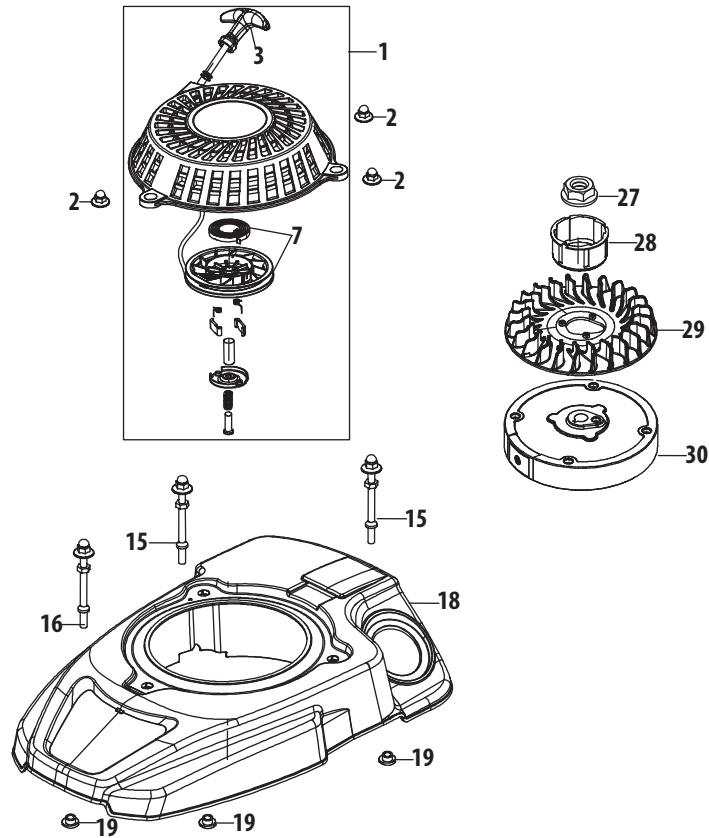

1X65CU Flywheel & Shroud

Ref.	Part Number	Description
1	951-14396	Recoil Starter Assembly
2	712-04290	Starter Acorn Nut
3	731-07925	Starter Handle
7	951-11721	Recoil Pulley & Spring Ass'Y
15	951-14397	Starter/Shroud Rear Stud M6x78.5
16	951-14398	Starter/Shroud Front Stud M6x74

Ref.	Part Number	Description
18	951-14399	Engine Shroud
19	750-05320	Engine Shroud Spacer
27	712-04287	Flywheel Nut M14
28	951-12161	Starter Cup
29	951-10934	Cooling Fan
30	951-14596	Flywheel