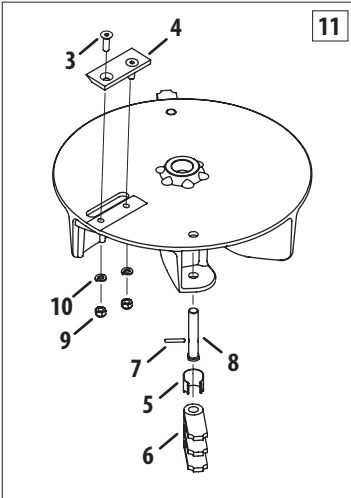

CSV Model 060

Ref No.	Part Number	Description
1	664-04040	Bag Assembly, Blk
2	681-0154	Screen Assembly
3	710-1054	Hex Screw 5/16-24 x 1.0
4	981-0490	Chipper Blade
5	781-0735	Pin Clip
6	719-0329	Flail
7	715-0166	Spiral Pin
8	711-1401	Clevis Pin
9	912-0411	Lock Nut, 5/16-24
10	936-0119	Lock Washer, 5/16
11	981-0152	Impeller Assembly (Incl. Ref.# 3 – 10)
12	710-1650	Shoulder Screw, #12-24 x.30 x.46
13	781-0721B	Lower Flail Housing
14	712-04063	Flange Lock Nut 5/16-18
15	710-0607	Screw, 5/16-18 x.500
16	747-04297	Hinge Pin
17	981-04031	Nozzle
18	781-1064	Base Adapter Door
19	732-1156	Torsion Spring
20	926-0106	Cap Speed Nut 1/4
21	711-1551	Pivot Rod
22	731-2485A	Nozzle Door Lever, Blk
23	710-1256	Hex Screw, #8-18 x 1.25
24	750-1294	Shoulder Spacer
25	732-3118	Extension Spring

Ref No.	Part Number	Description
26	732-1151A	Nozzle Door Torsion Spring
27	731-2294A	Nozzle Door
28	664-04040	Bag, Blk
29	631-0083	Chute Assembly
30	710-0726	Hex Index Screw, 5/16-12 x.750
31	736-0247	Flat Washer.375 ID x 1.25 OD
32	936-0217	Lock Washer 3/8
33	710-0818	Hex Cap Screw 3/8-24 x 2.0
34	925-1700	Switch Cover
35	925-3166	Safety Switch
36	931-1613	Safety Switch Cover
37	910-0224	Hex Washer Screw #10-16 x.50
38	629-0920A	Wire Harness
39	914-0104	Cotter Pin
40	732-0962	Compression Spring
41	781-0778A	Mounting Bracket
42	747-1153	Lock Rod
43	710-3195	Hex Cap Screw 5/16-18 x 4.5
44	710-3025	Hex Cap Screw 5/16-18 x.625
45	710-0654A	Screw 3/8-16 x 1.00
46	710-1220	Screw, #12-16 x.750
47	710-0351	Screw #10 - 16 x.500
48	736-0607	External L-Washer 5/16
49	726-0139	Speed Nut
—	723-0400	Safety Glasses (Not Shown)