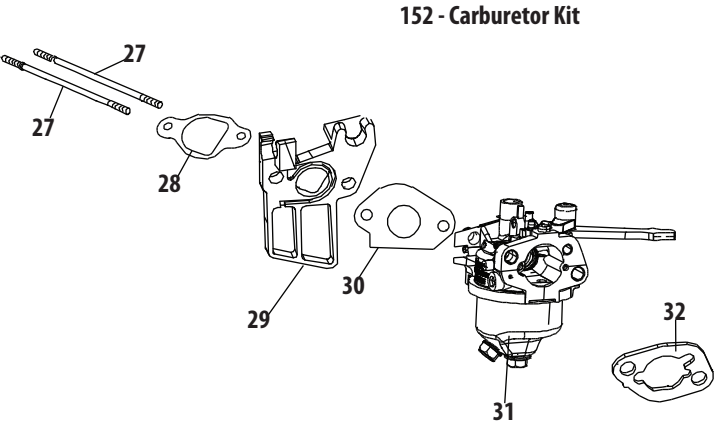

152 - Carburetor Kit