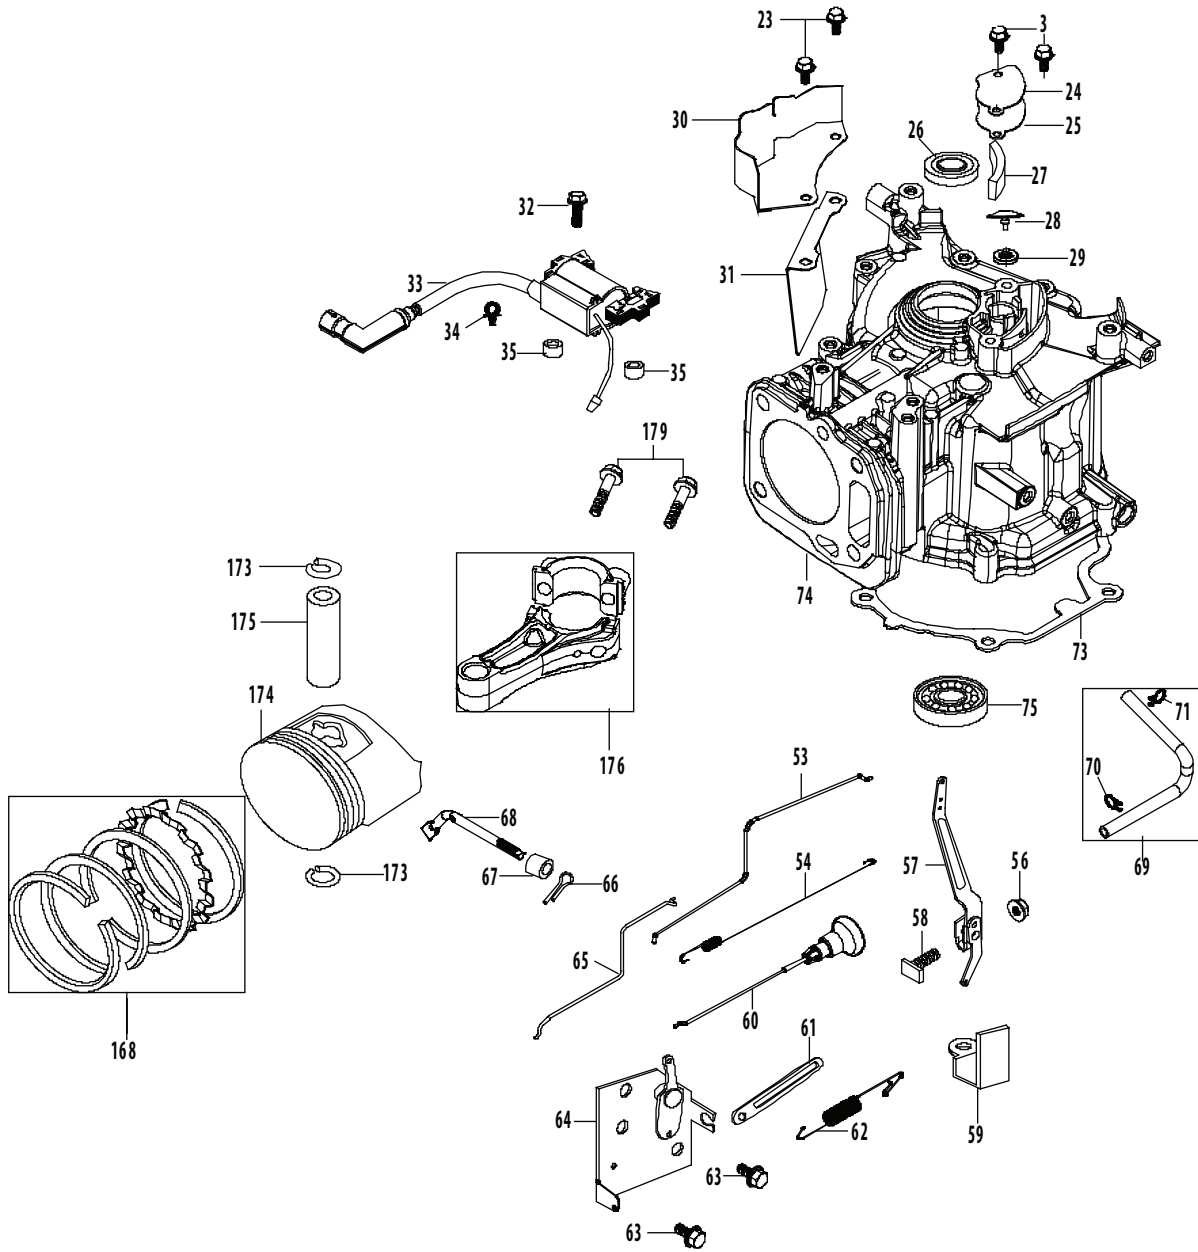

1P61LH Crankcase

181-Gasket Kit - Complete

182-Gasket Kit - External

183-Complete Engine

1P61LH Crankcase

Ref.	Part Number	Description	Ref.	Part Number	Description
23	710-04916	Bolt M6X14 Multi-Purpose	66	714-04074	Governor Arm Shaft Cotter Pin
24	951-12684	Breather Cover Plate	67	951-11574	Governor Seal
25	951-11729	Breather Gasket	68	951-11621	Governor Arm Shaft
26	951-11596	Upper Crankshaft Seal	69	951-11520	Breather Hose Assembly
27	951-11730	Breather Screen	70	726-04101	Breather Hose Clamp
28	951-12685	Breather Valve	71	726-04128	Breather Hose Clamp
29	951-12686	Breather Valve Base	73	951-11732	Crankcase Cover Gasket
30	951-11673	Engine Brake Cover Plate	74	751-12733	Short Block Assembly (Incl.22-28,65-67,72-76,81-83, 93-99,108,137,138,154,157, 162,163,165-167,172-175)
31	951-11602	Label Bracket	75	951-11369	Main Bearing
32	710-04969	Bolt M6X30 Af Base/Coil/E-Starter	168	951-12615	Piston Ring Set
33	951-10620	Ignition Coil Assembly	173	951-11603	Piston Pin Snap Ring
34	951-11674	Ignition Wire Clip	174	951-11828	Piston
35	951-11675	Ignition Coil Spacer	175	951-11604	Piston Pin
53	951-11677	Throttle Linkage	176	951-11744	Connecting Rod Assembly
54	951-11522	Throttle Linkage Spring	179	710-05115	Connecting Rod Bolt
56	712-04212	Governor Arm Nut M6	181	751-12734	Gasket Kit - Complete (Incl.24,25,66,72,79,95,99, 136-138,154,157,162)
57	951-11678	Governor Arm	182	751-12735	Gasket Kit - External (Incl.24,79,95,136-138,154,157)
58	710-04908	Governor Arm Bolt	183	952Z1P61LH	Complete Engine
59	951-11679	Governor Arm Guard			
60	951-10619	Choke Control			
61	951-11680	Flexible Clamp			
62	951-10387	Governor Spring			
63	710-04915	Bolt M6X12			
64	951-11681	Component Bracket			
65	951-11694	Choke Linkage