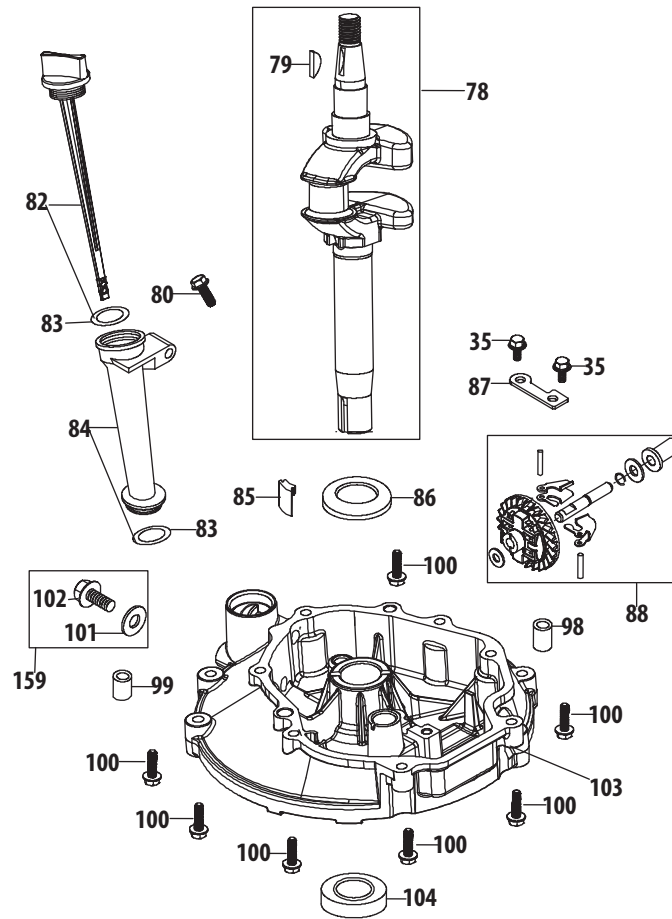

1X65CU Crankshaft

Ref.	Part Number	Description
35	710-04916	Bolt M6X14 Multi-Purpose
78	951-14607	Crankshaft Assembly
79	951-10307	Flywheel Key
80	710-04980	Bolt M6X35 Af Base/Brake/Dipstick
82	951-14612	Oil Dipstick Assembly
83	951-11547	Dipstick / Oil Fill Tube O-Ring
84	951-14613	Oil Fill Tube Assembly
85	951-11733	Oil Return Seal
86	736-04491	Crankshaft Thrust Washer
87	951-11609	Governor Gear Mounting Plate

Ref.	Part Number	Description
88	951-11549	Governor Gear/Shaft Assembly
98	715-04096	Crankcase Cover Dowel Pin 7x14
99	715-04089	Crankcase Cover Dowel Pin 9x14
100	710-04931	Bolt M6X28 X65/P65 Crankcase
101	736-04454	Oil Drain Plug Washer
102	951-11499	Oil Drain Plug
103	951-14418	Crankcase Cover
104	951-11545	Lower Crankshaft Seal
159	951-10370	Oil Drain Plug & Washer Ass'Y