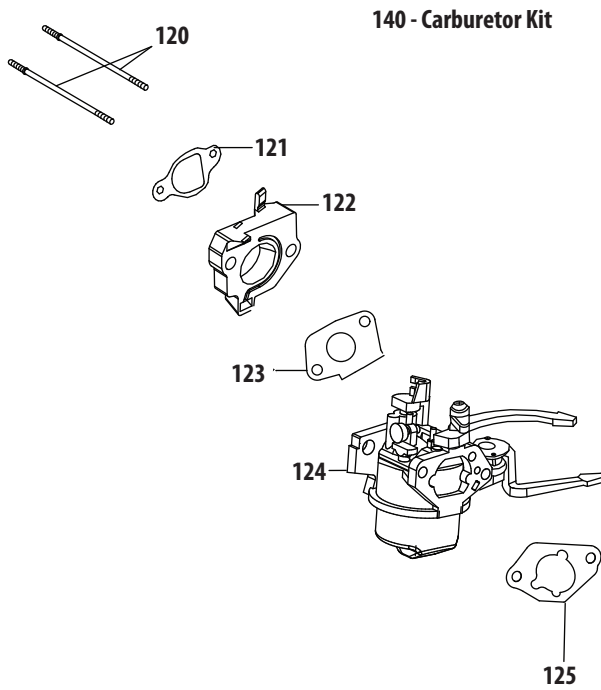

178-LU Carburetor Assembly

Ref.	Part Number	Description
120	710-05351	Stud
121	951-11225	Carburetor Insulator Gasket
122	951-11222	Carburetor Insulator
123	951-11223	Carburetor Gasket
124	951-12791	Carburetor Assembly
125	951-12406	Carburetor Gasket Plate
140	951-12762A	Carburetor Kit (Incl.b,l,j,k,l,m,n,p,s,t)
a	n/a	Throttle Shaft
b	n/a	Idle Jet Assembly
c	710-05459	Choke Control Screw
d	n/a	Lock Plate
e	951-12422	Choke Knob
f	951-12792	Fuel Shutoff Cover
g	951-12423	Fuel Shutoff Lever
h	n/a	Choke Plate
i	n/a	Emulsion Tube

Ref.	Part Number	Description
j	n/a	Main Jet
k	n/a	Needle Valve
l	n/a	Needle Valve Spring
m	n/a	Float
n	951-11970	Fuel Bowl Gasket
o	n/a	Fuel Bowl Assembly
p	951-11348	Fuel Bowl Gasket
q	710-04945	Fuel Bowl Mounting Bolt
r	710-04938	Fuel Drain Plug
s	951-11349	Fuel Drain Plug Gasket
t	n/a	Float Pin
u	n/a	Mixture Screw
v	n/a	Carburetor Body
w	710-05469	Idle Speed Adjusting Screw
x	n/a	Screw M3x5
y	736-04638	Lock Washer
z	n/a	Throttle Plate