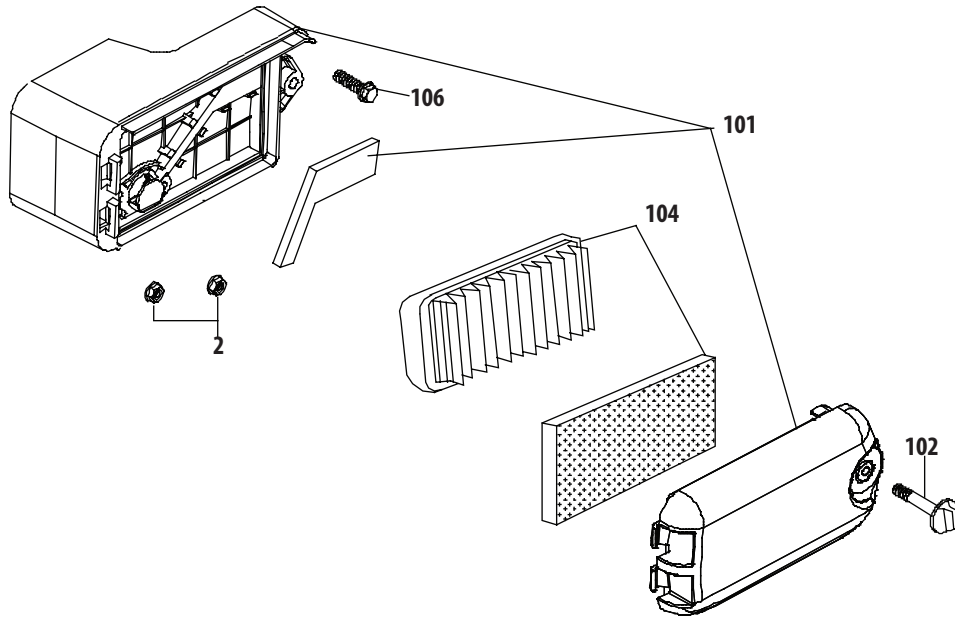

Engine Model 1P61LH Air Cleaner

Ref.	Part Number	Description
2	712-04212	Nut M6X10Mm Starter/Carb/Muff
101	951-10882	Air Cleaner Housing Ass'Y
102	951-10297	Air Filter Cover Thumb Screw
104	951-12842	Air Filter Element, Sponge Pre-Filter
106	710-04980	Bolt M6X35 Af Base/Brake/Dipstick