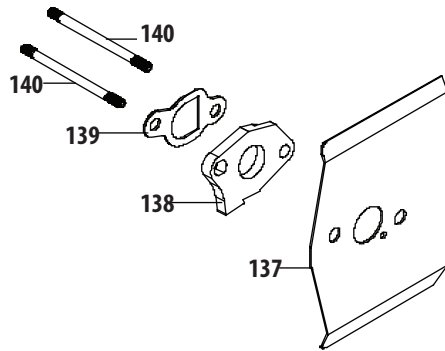

184-Carburetor Kit - Major