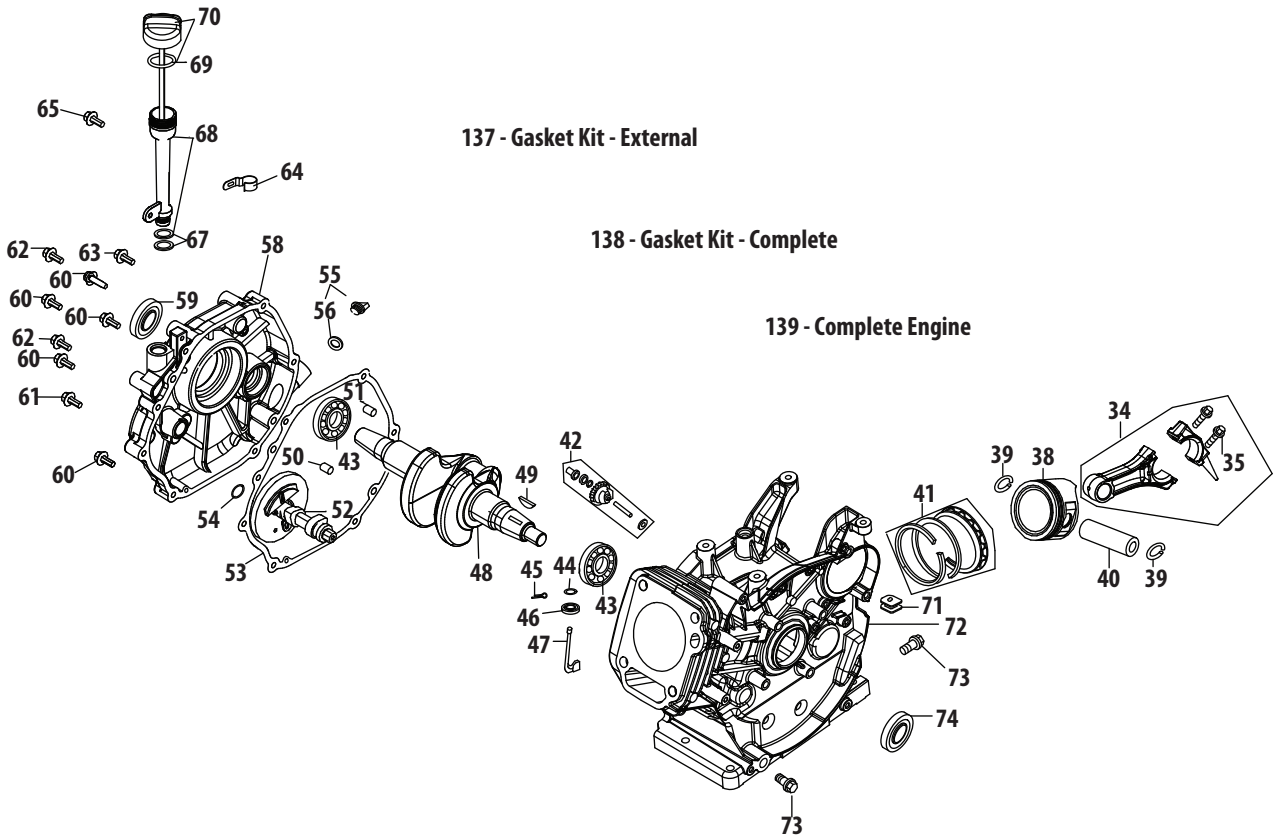

178-LU Crankshaft & Crankcase

178-LU Crankshaft & Crankcase

Ref.	Part Number	Description	Ref.	Part Number	Description
34	951-12066	Connecting Rod Assembly	59	951-12396	Oil Seal, 30x46x8
35	710-05319	Connecting Rod Bolt	60	710-04971	Bolt M8x38
38	951-12043	Piston	61	710-04972	Bolt M8x45
39	951-11632	Piston Pin Snap Ring	62	710-05052	Bolt M8x35
40	951-12044	Piston Pin	63	710-04968	Bolt M6x16
41	951-12387	Piston Ring Set	64	951-11320	Dipstick Clamp
42	751-12068	Governor Gear/Shaft Assembly	65	710-05349	Bolt M6x8
43	951-12069	Radial Ball Bearing	67	951-11381	O-Ring
44	736-04453	Washer 8x20x0.8	68	951-12073	Oil Fill Tube Assembly
45	714-04077	Cotter Pin	69	951-11904	O-Ring, Dipstick
46	951-11958	Governor Seal	70	951-11971A	Disptick Assembly
47	951-12071	Governor Arm Shaft	71	951-12398	Wire Clamp Rubber
48	951-05050	Crankshaft Kit (Incl.43,48,59,74)	72	951-05051	Crankcase Service Kit (Incl.43,46,72,74)
49	951-10307	Woodruff Key		951-05045	Shortblock Assembly (Incl.34,38-48,50-62,71,74,90, 93,94,97,102,115,121-123)
50	715-04102	Dowel Pin 9x12	73	951-12514	Oil Drain Plug
51	715-04092	Dowel Pin 7x14	74	951-12400	Oil Seal 30x46x8
52	951-12072	Camshaft Assy.	137	951-05048	Gasket Kit - External (Incl.97,115,121-123)
53	951-11374	Crankcase Cover Gasket	138	951-05047	Gasket Kit - Complete (Incl.46,53,59,74,94,97, 115,121-123)
54	736-04545	Washer 16x24x0.5	139	952Z178-LU	Complete Engine
55	951-11283	Oil Fill Plug Assembly			
56	951-11577	O-Ring 15.8x2.5			
58	951-12395	Crankcase Cover			
	951-05049	Crankcase Cover Kit (Incl.43,53,54,58-62)