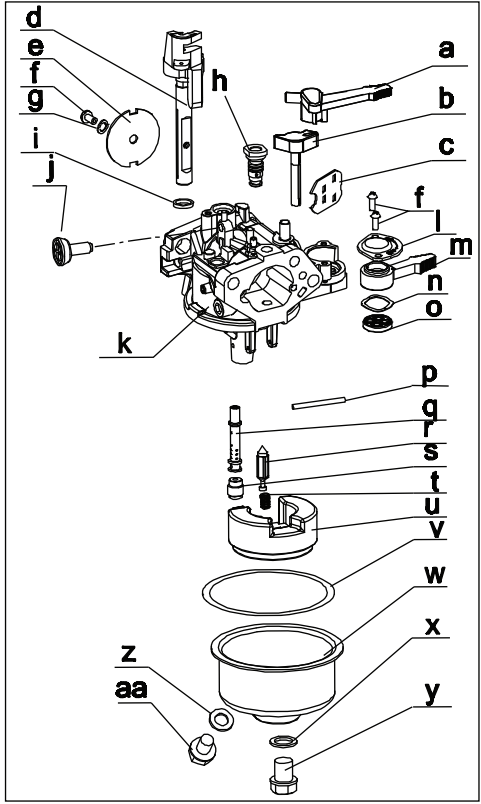

Ref.	Part Number	Description
27	710-05101	Stud M6x110
28	951-11567	Carburetor Insulator Gasket
29	951-11568	Carburetor Insulator
30	951-11569A	Carburetor Gasket
31	951-05106	Carburetor Assembly
32	951-11571	Carburetor Gasket Plate
152	951-05107	Carburetor Kit (Incl.h,p,q,r,s,t,u,v,x,z)
a	n/a	Control Lever,Choke
b	n/a	Choke Shaft
c	n/a	Choke Plate
d	n/a	Throttle Shaft
e	n/a	Throttle Plate
f	710-05469	Screw M3x6
g	736-04638	Lock Washer
h	793-00118	Idle Jet Assembly
i	n/a	Gasket, Throttle Plate
j	n/a	Idle Speed Adjusting Screw

Ref.	Part Number	Description
k	n/a	Carburetor Body
l	n/a	Fuel Shutoff Cover
m	n/a	Fuel Shutoff Lever
n	n/a	Fuel Shutoff Washer
o	n/a	Fuel Shutoff Valve
p	n/a	Float Pin
q	n/a	Emulsion Tube
r	n/a	Needle Valve
s	n/a	Main Jet
t	n/a	Needle Valve Spring
u	n/a	Float
v	951-11589	Fuel Bowl Gasket
w	n/a	Fuel Bowl
x	951-11348	Fuel Bowl Gasket
y	710-04945	Fuel Bowl Mounting Bolt
z	951-11349	Fuel Drain Plug Gasket
aa	710-04938	Fuel Drain Plug