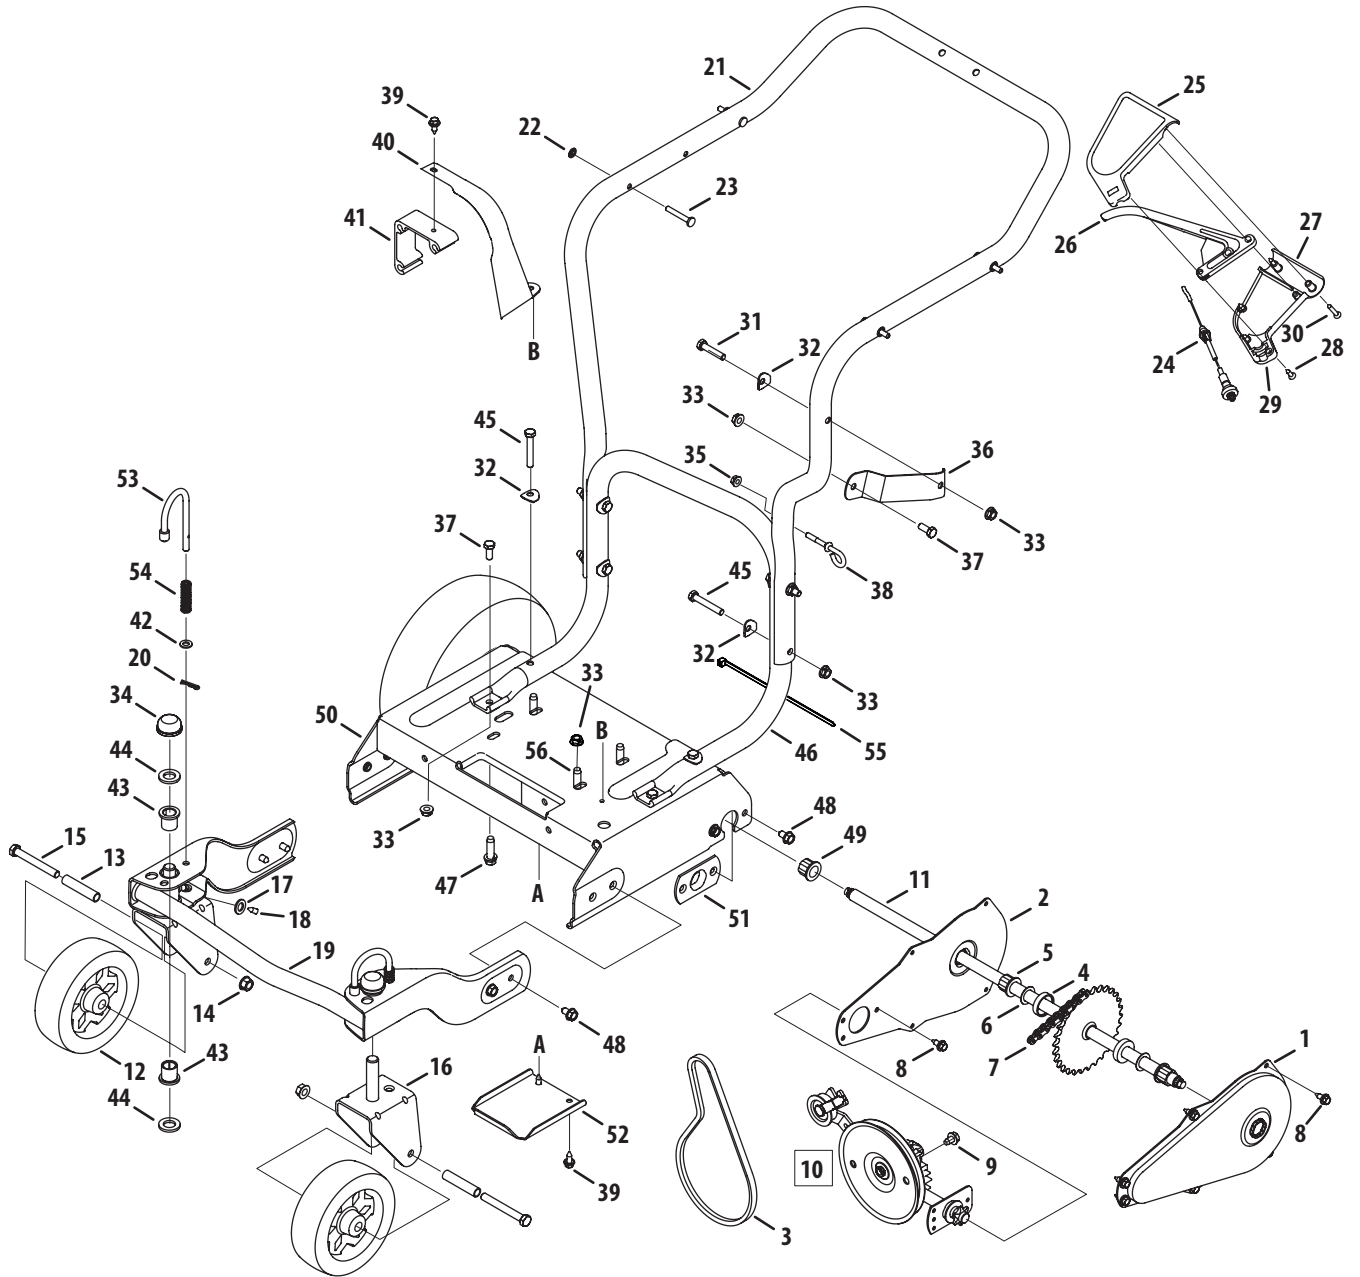

Ref No.	Part Number	Description
1.	781-0677	Chain Case - LH
2.	781-0676	Chain Case - RH
3.	954-0457	V-Belt
4.	748-0313	Spacer
5.	941-0413	Hex Flange Bearing
6.	936-0336	Flat Washer
7.	913-0422	Chain
8.	710-0896	TT Screw, 1/4-14 x 0.625"
9.	710-0603	Hex Washer Screw, 5/16
10.	618-0256†	Chipper Shredder Trans. Ass'y.
11.	611-0063	Axle Assembly
12.	734-1804A	Wheel, 6.0 x 2.0
13.	750-1042	Spacer
14.	912-0431	Flange Lock Nut, 3/8-16
15.	710-0521	Hex Cap Screw, 3/8-16 x 3.0
16.	681-0088	Bracket Assembly
17.	736-0931	Flat Washer, .203 ID x.403 OD
18.	937-3000	Grease Fitting, 3/16
19.	681-0087	Bracket Assembly
20.	914-0104	Cotter Pin
21.	749-1095	Upper Handle
22.	1539-019	Push Nut
23.	911-0737	Stud Pin, .250 x 1.75
24.	946-0714	Clutch Cable - 56"
25.	753-0832	Upper Clutch Cover
26.	731-0620A	Drive Lever
27.	753-0832	Lower Clutch Cover
28.	710-0841	Screw, #10-12 x.750
29.	753-0833	Mounting Cable Cap

Ref No.	Part Number	Description
30.	710-1331	Screw, #10-16 x 1.25
31.	710-0805	Hex Cap Screw, 5/16-18 x 1.50
32.	936-0451	Shldr. Washer, .320 ID x.93 OD
33.	712-3004A	Hex Flange Lock Nut, 5/16-18
34.	726-0214	Push Cap
35.	712-0380	Hex Nut, 1/4-28
36.	781-0647	Discharge Chute Bracket
37.	710-3008	Hex Cap Screw, 5/16-18 x.75
38.	747-0815	Eye Bolt
39.	710-0896	Hex Washer Screw, 1/4-14 x.625
40.	731-1646	Belt Cover
41.	719-0359	Engine Mounting Adapter
42.	936-0264	Flat Washer, .330 ID x.630 OD
43.	741-0487C	Flange Bearing, .632 ID
44.	736-0366	Flat Washer, 5/8 ID x 1.0 OD
45.	710-3103	Hex Cap Screw, 5/16-18 x 1.75
46.	749-1094	Lower Push Handle
47.	710-0502A	Screw, 3/8-16 x 1.25
48.	710-0604A	Hex Wash. Screw, 5/16-18 x.625
49.	941-0413	Hex Flange Bearing, .631 x.720
50.	681-0097A	Frame Assembly
51.	781-0700	Axle Bracket
52.	781-0697	Transmission Cover
53.	747-0924	Lock Pin
54.	932-0306A	Compression Spring
55.	725-0157	Cable Tie
56.	710-1090	Hex Cap Screw, 5/16-18 x 1.25
—	723-0400	Safety Glasses (Not Shown)

† See Next Page for transmission breakout