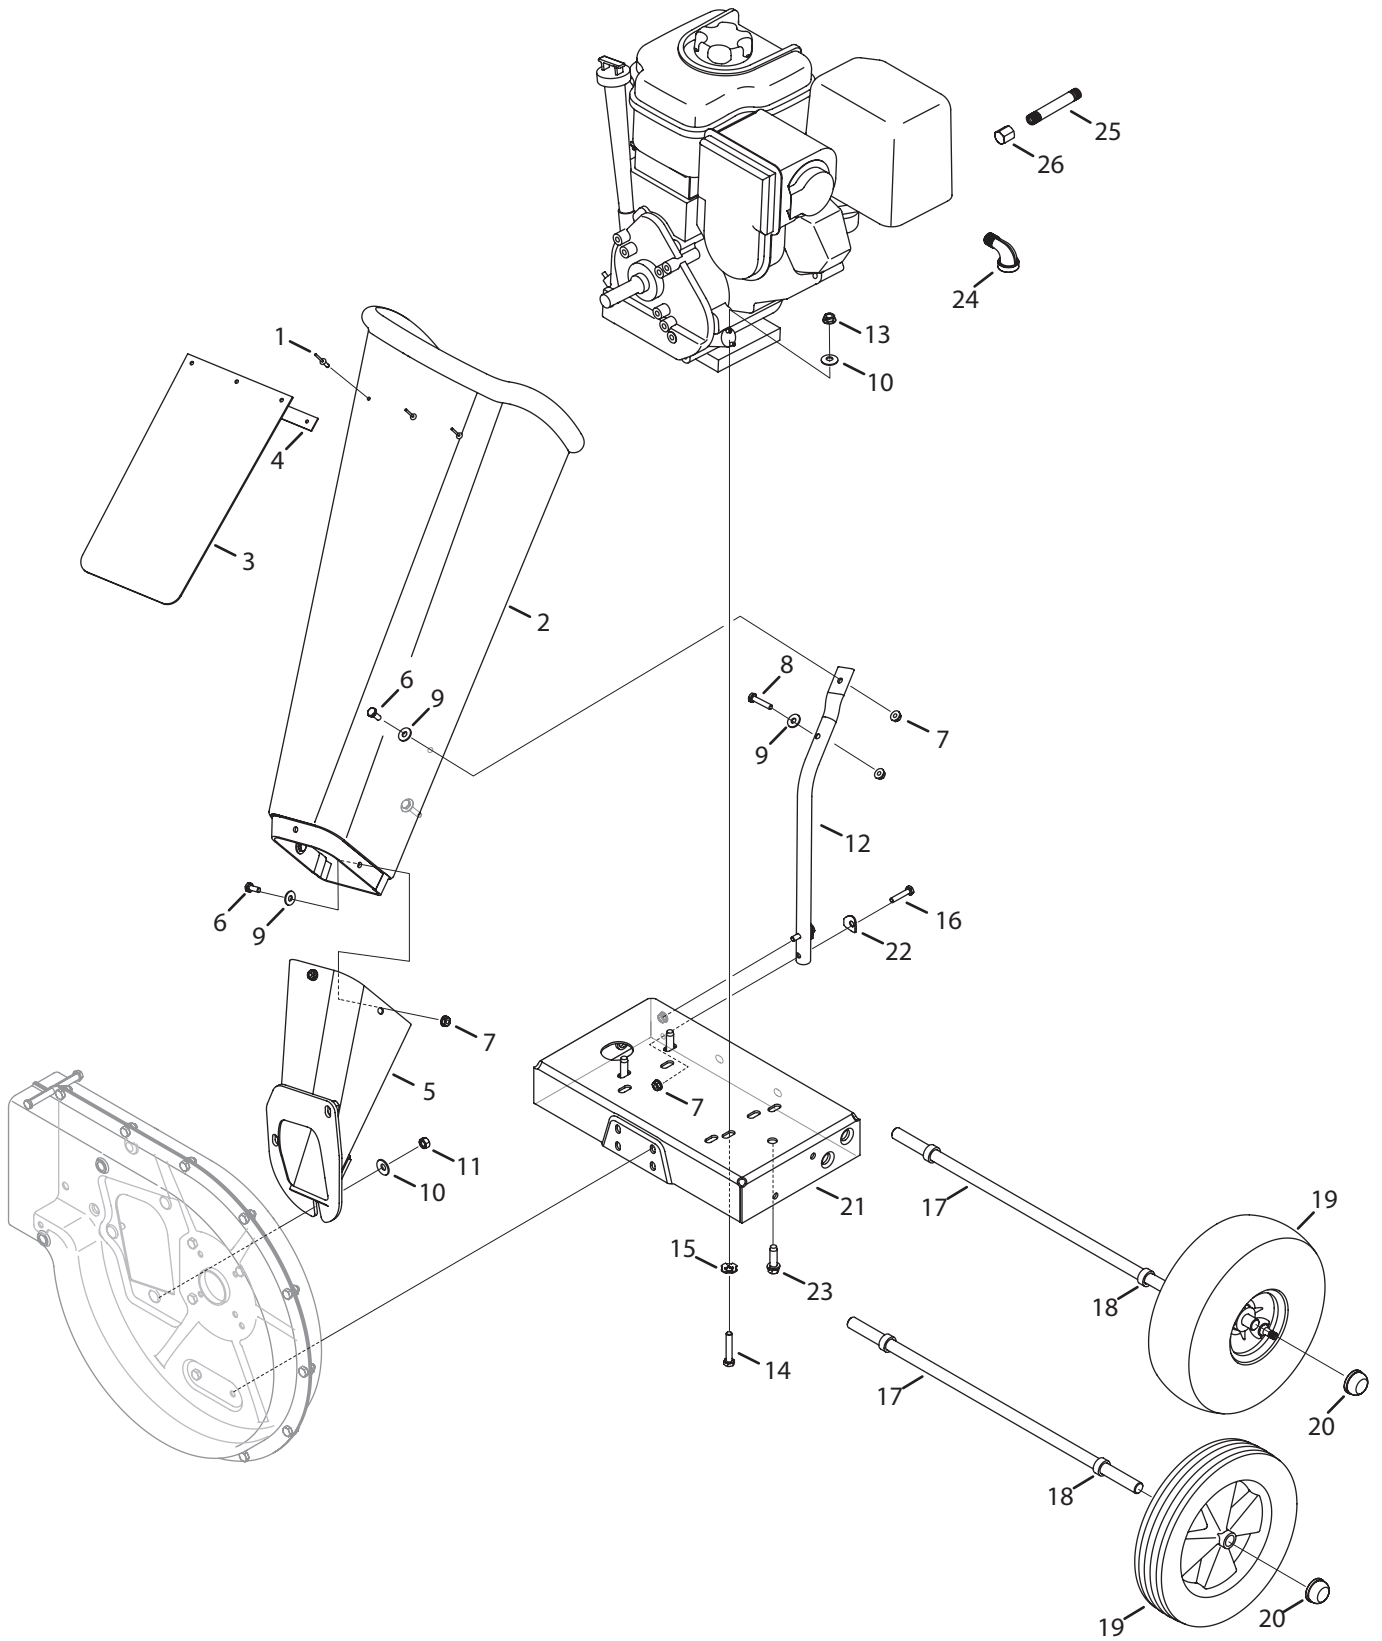

CS Model Series 450 & 460

Ref No.	Part Number	Description	Ref No.	Part Number	Description
1.	936-0217	Lock Washer, 3/8	22.	710-3008	Hex Cap Screw 5/16-18 x .75
2.	914-0149B	Cotter Pin	23.	736-0247	Flat Washer 3/8 x 1.25
3.	720-0170	Wing Knob 5/16-18	24.	942-0571	Shredder Blade
4.	681-0094A	Chute Deflector Assembly	25.	710-1254	Hex Cap Screw 3/8-24 x 2.25
5.	911-0835	Clevis Pin	26.	681-0004A	Outer Impeller Housing Assembly
6.	781-0457	Shredder Screen	27.	710-0825	Hex Cap Screw 1/4-20 x 3.75
7.	926-0211	U-Nut 5/16-18	28.	781-0515	Front Support Bracket
8.	950-0793	Spacer	29.	781-0574	Shredder Plate
9.	912-3027	Hex Lock Nut, 1/4-20	30.	681-0104	Rear Hopper Bracket Assembly
10.	712-3004A	Hex Lock Nut 5/16-18	31.	932-0306A	Compression Spring 1.75
11.	936-0119	Lock Washer 5/16	32.	936-0117	Flat Washer
12.	681-04116	Inner Impeller Housing Assembly	33.	914-0104	Cotter Pin
13.	710-3025	Hex Cap Screw 5/16-18 x .625	34.	936-0264	Flat Washer .330 ID x .630 OD
14.	710-0157	Hex Cap Screw 5/16-24 x .75	35.	710-0376	Hex Cap Screw 5/16-18 x 1.0
	710-0888†	Hex Cap Screw 5/16-24 x 1.00	36.	748-0453	Spacer,.375 ID x 2.50 LG
15.	942-0544B	Chipper Blade	37.	731-1707A	Hopper Assembly
16.	710-1054	Hex Cap Screw 5/16-24 x 1.0	38.	912-0429	Hex Lock Nut 5/16-18
17.	681-04095	Impeller Assembly	39.	731-1710A	Hopper Collar
18.	912-0411	Hex Lock Nut 5/16-24	40.	681-0123	Front Hopper Bracket Assembly
19.	712-0266A	Nut, Jam Lock, 3/8-16	41.	711-1128	Lock Rod
20.	719-04308	Flail Blade	42.	781-04292†	Engine Plate
21.	738-04286A	Shoulder Pin, .5 x 2.625			

† Model Series 450 (208 CC)

CS Model Series 450 & 460