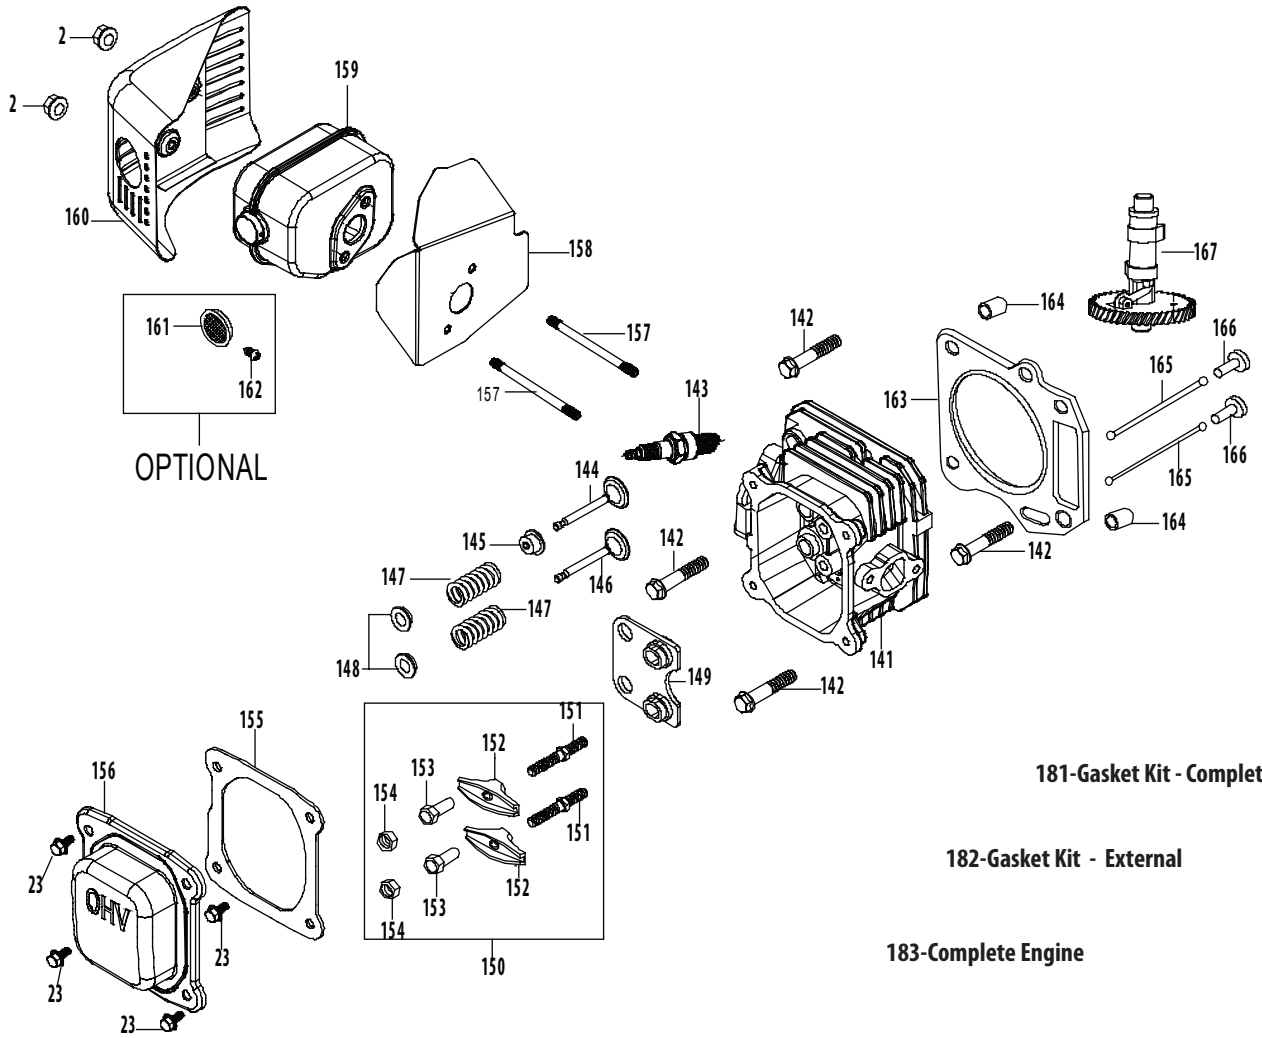

1P61LH Cylinder Head

1P61LH Cylinder Head

Ref.	Part Number	Description	Ref.	Part Number	Description
2	712-04212	Nut M6X10Mm Starter/Carb/Muff	156	951-11548	Valve Cover
23	710-04916	Bolt M6X14 Multi-Purpose	157	710-05094	Muffler Stud M6X95
141	951-11746	Cylinder Head (Incl.137,138,140,143-148, 150-154,157,162)		751-10342	Muffler Stud Ass'Y
	951-10846A	Cylinder Head Svc Kit (Incl.141,144,156,162)	158	951-11739	Muffler Gasket
142	710-04982	Bolt M8X54 Cylinder Head	159	951-10403	Muffler Assembly
143	951-10292	Spark Plug/F6Rtc	160	951-11791	Muffler Shield
144	951-10313	Valve Kit	161	951-10351	Spark Arrestor
145	951-11818	Intake Valve Seal	162	710-04983	Spark Arrestor Screw
146	951-10313	Valve Kit	163	951-11825	Cylinder Head Gasket
147	951-12004	Valve Spring	164	715-04108	Cylinder Head Dowel Pin 10x16
148	951-11977	Valve Spring Retainer	165	951-10314	Push Rod
149	951-11687	Push Rod Guide		751-10314	Push Rod Kit
150	951-11606	Rocker Arm Assembly	166	951-11607	Tappet
151	710-04902	Rocker Arm Stud	167	951-11826	Camshaft Assembly
152	951-12001	Rocker Arm	181	751-12734	Gasket Kit - Complete (Incl.24,25,66,72,79,95,99, 136-138,154,157,162)
153	751-11123	Fulcrum Nut	182	751-12735	Gasket Kit - External (Incl.24,79,95,136-138,154,157)
154	751-11124	Jam Nut	183	952Z1P61LH	Complete Engine
155	951-11551	Valve Cover Gasket