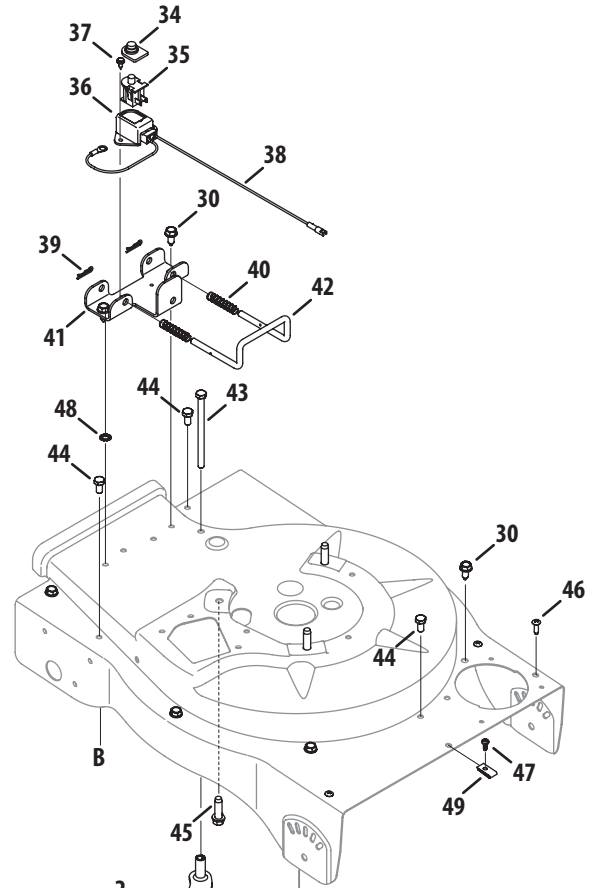

CSV Model 060

Ref No.	Part Number	Description
1	664-04040	Bag Assembly, Blk
2	681-0154	Screen Assembly
3	710-1054	Hex Screw 5/16-24 x 1.0
4	981-0490	Chipper Blade
5	781-0735	Pin Clip
6	719-0329	Flail
7	715-0166	Spiral Pin
8	711-1401	Clevis Pin
9	912-0411	Lock Nut, 5/16-24
10	936-0119	Lock Washer, 5/16
11	981-0152	Impeller Assembly (Incl. Ref.# 3 – 10)
12	710-1650	Shoulder Screw, #12-24 x.30 x.46
13	781-0721B	Lower Flail Housing
14	712-04063	Flange Lock Nut 5/16-18
15	710-0607	Screw, 5/16-18 x.500
16	747-04297	Hinge Pin
17	981-04031	Nozzle
18	781-1064	Base Adapter Door
19	732-1156	Torsion Spring
20	926-0106	Cap Speed Nut 1/4
21	711-1551	Pivot Rod
22	731-2485A	Nozzle Door Lever, Blk
23	710-1256	Hex Screw, #8-18 x 1.25
24	750-1294	Shoulder Spacer
25	732-3118	Extension Spring

Ref No.	Part Number	Description
26	732-1151A	Nozzle Door Torsion Spring
27	731-2294A	Nozzle Door
28	664-04040	Bag, Blk
29	631-0083	Chute Assembly
30	710-0726	Hex Index Screw, 5/16-12 x.750
31	736-0247	Flat Washer.375 ID x 1.25 OD
32	936-0217	Lock Washer 3/8
33	710-0818	Hex Cap Screw 3/8-24 x 2.0
34	925-1700	Switch Cover
35	925-3166	Safety Switch
36	931-1613	Safety Switch Cover
37	910-0224	Hex Washer Screw #10-16 x.50
38	629-0920A	Wire Harness
39	914-0104	Cotter Pin
40	732-0962	Compression Spring
41	781-0778A	Mounting Bracket
42	747-1153	Lock Rod
43	710-3195	Hex Cap Screw 5/16-18 x 4.5
44	710-3025	Hex Cap Screw 5/16-18 x.625
45	710-0654A	Screw 3/8-16 x 1.00
46	710-1220	Screw, #12-16 x.750
47	710-0351	Screw #10 - 16 x.500
48	736-0607	External L-Washer 5/16
49	726-0139	Speed Nut
—	723-0400	Safety Glasses (Not Shown)