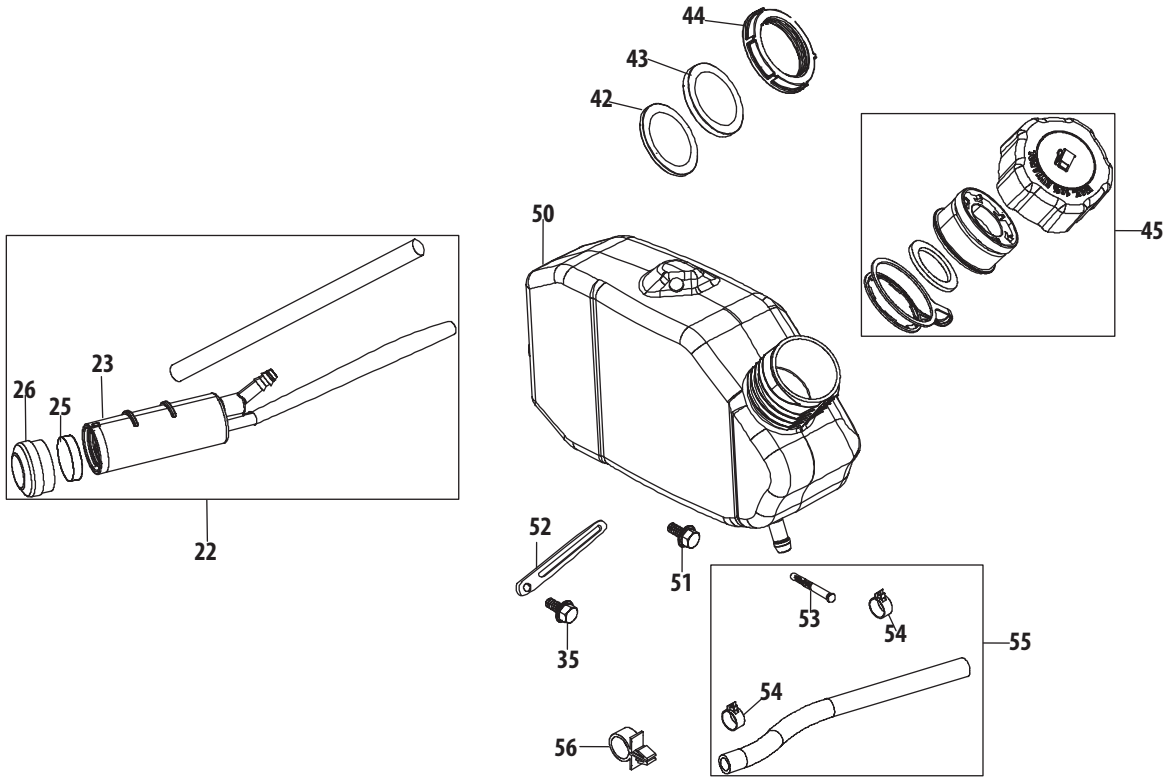

1X65CU Fuel Tank

Ref.	Part Number	Description
22	951-14442	Carbon Canister Assembly
23	951-14126	Carbon Canister
25	951-14400	Carbon Canister Filter
26	951-14127	Carbon Canister Filter Cap
35	710-04916	Bolt M6X14 Multi-Purpose
42	731-08133	Fuel Tank Lower Grommet
43	951-14406	Fuel Tank Upper Grommet
44	731-08104	Fuel Tank Nut
45	951-14407	Fuel Cap Assembly
50	931-04629	Fuel Tank
51	710-04915	Bolt M6X12 Multi-Purpose
52	951-11680	Flexible Clamp, Vent Hose
53	751-10358A	Fuel Line Kit
54	951-11700	Fuel Hose Clamp
55	951-14438	Fuel Hose
56	723-04071	Plastic Support Clamp