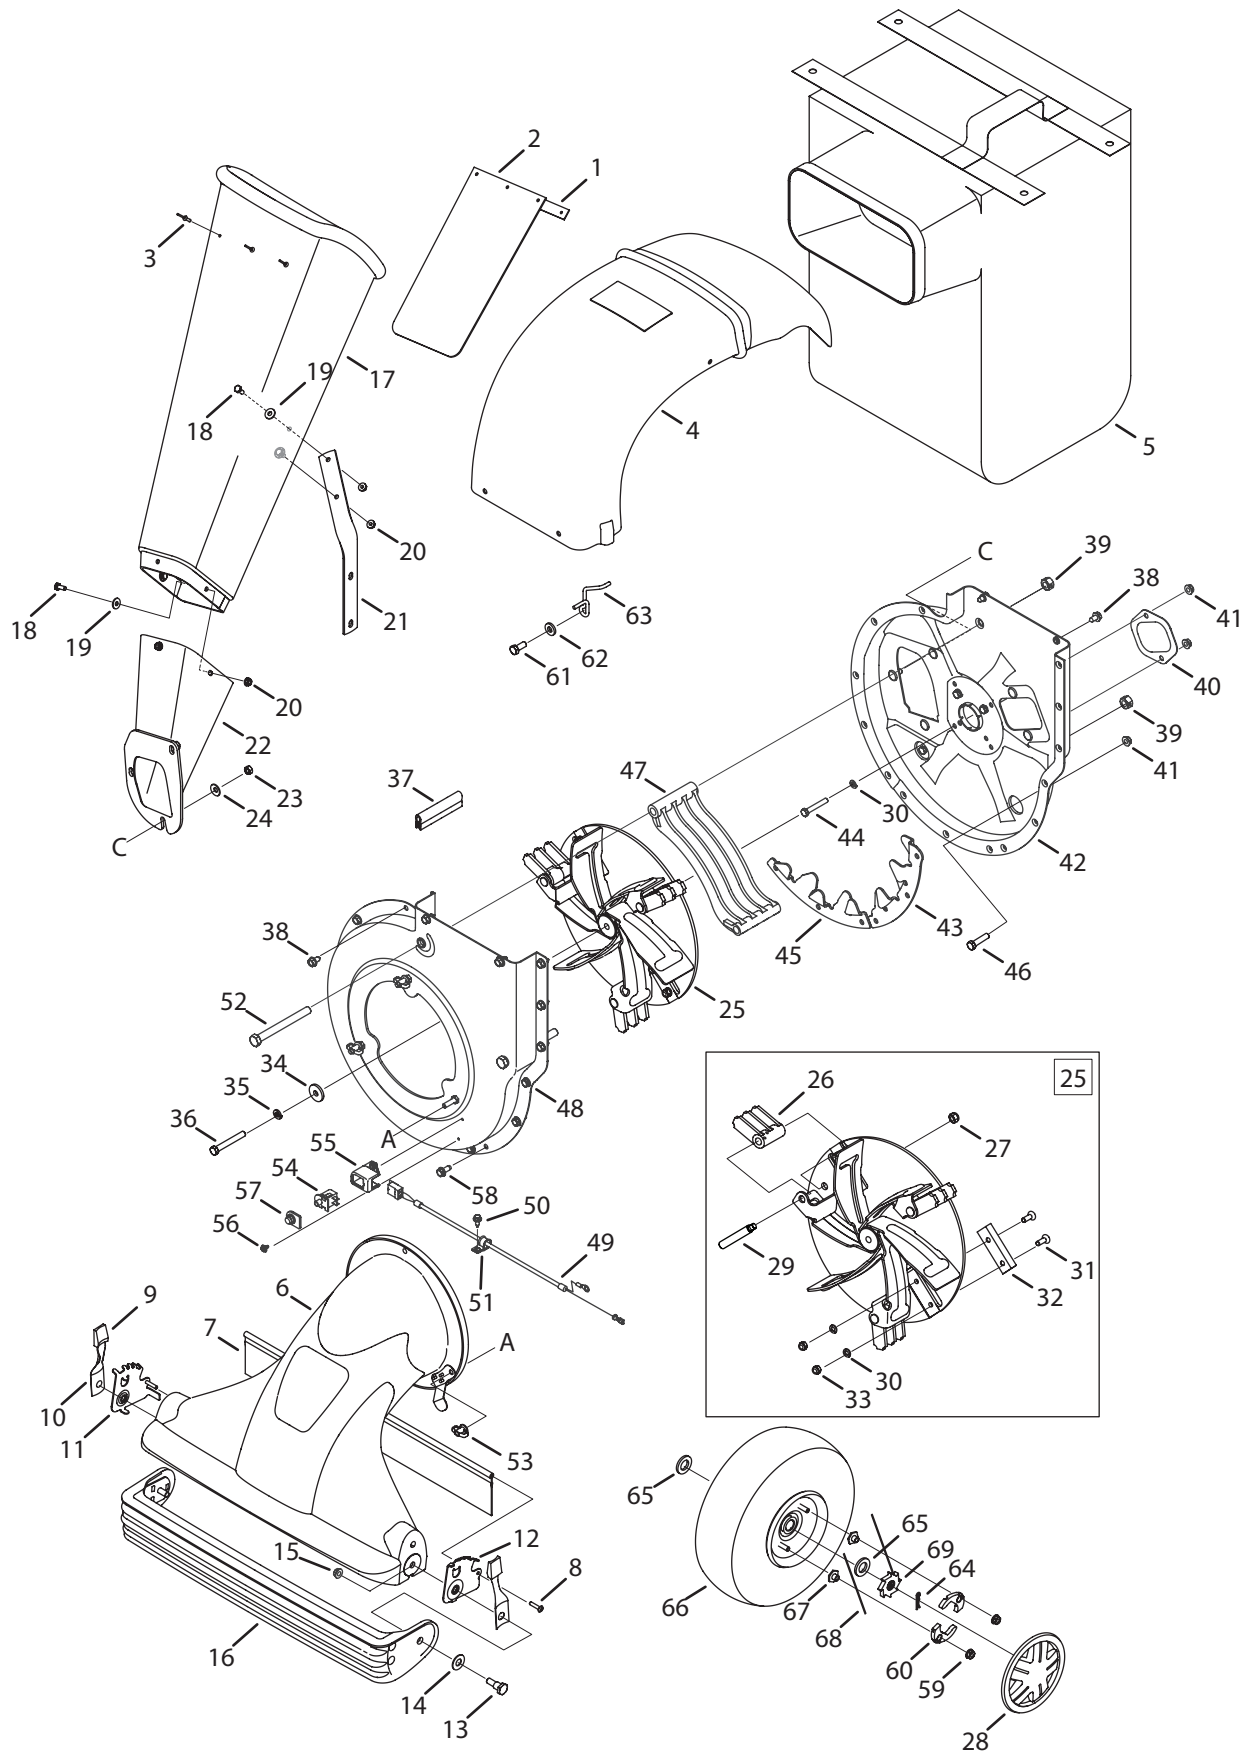

CSV Model 202

Ref No.	Part Number	Description
1.	781-0633	Chute Flap Strip
2.	735-0249A	Chute Flap
3.	728-0175	Pop Rivet
4.	731-1838A	Discharge Chute
5.	964-04001	Bag
6.	631-0086	Nozzle Assembly
7.	731-1831	Nozzle Flap
8.	710-0969	Screw
9.	720-0426	Height Adjustment Knob
10.	732-0754	Spring Lever
11.	781-0702	Index Bracket RH
12.	781-0703	Index Bracket LH
13.	938-0913	Shoulder Screw
14.	736-3084	Flat Washer, .510 x 1.12 x.060
15.	912-0431	Hex Flange Lock Nut, 3/8-16
16.	631-0049	Door Assembly
17.	731-1574A	Chipper Chute
18.	710-0751	Hex Cap Screw, 1/4-20 x.620
19.	736-0173	Flat Washer, .28 ID x.74 OD
20.	912-3027	Hex Lock Nut, 1/4-20
21.	781-0780	Support Bracket
22.	681-0068A	Chipper Chute Assembly
23.	912-3010	Hex Nut, 5/16-18
24.	736-0242	Bell Washer, .340ID x.872OD
25.	981-04091	Impeller Assembly: Complete
26.	719-04308	Flail Blade
27.	712-0266A	Jam Lock Nut, 3/8-16
28.	734-1984	Hub Cap
29.	738-04286A	Shoulder Pin, .5 x 2.625
30.	936-0119	Lock Washer, 5/16
31.	710-1054	Cap Screw 5/16-24 x 1.0
32.	942-0544B	Chipper Blade
33.	912-0411	Hex Lock Nut 5/16-24
34.	736-0247	Flat Washer, .406 x 1/1/4
35.	936-0217	Lock Washer, 3/8

Ref No.	Part Number	Description
36.	710-1273	Hex Cap Screw, 3/8-24 x 2.75
37.	723-0438	Rubber Seal
38.	710-0604A	Hex Washer Screw, 5/16-18
39.	912-0384	Hex Lock Nut, 1/2-13
40.	781-0627	Chipper Blade Cover
41.	712-3004A	Hex Flange Lock Nut 5/16-18
42.	681-0098	Housing Assembly: Inner Flail
43.	781-0599	Upper Shredder Blade
44.	710-0772	Hex Cap Screw, 5/16-18 x 2
45.	781-0653	Flail Housing Blade
46.	710-3008	Hex Cap Screw, 5/16-18 x.75
47.	719-0326	Discharge Screen
48.	681-0060	Housing Assembly: Outer Flail
49.	929-0241A	Wire Harness
50.	710-0896	TT Screw, 1/4-14 x 0.625"
51.	726-0272	Clamp
52.	710-0382	Hex Cap Screw, 1/2-13 x 5.0
53.	712-0421	Knob, 5/16-18
54.	925-3166	Switch
55.	931-1613	Safety Switch Mounting Cover
56.	710-1268	Hex Washer Screw
57.	925-1700	Switch Cover
58.	710-1260A	LD Screw, 5/16-18 x 0.75"
59.	912-3027	Hex Flanged Lock Nut, 1/4-20
60.	948-0188B	Pawl, .345 ID -LH
	748-0381	Pawl, .345 ID - RH
61.	710-0157	Hex Cap Screw, 5/16-24 x.75
62.	936-3008	Flat Washer, .344 x.75 x.12
63.	747-0929A	Belt Keeper
64.	914-0104	Cotter Pin
65.	736-0366	Flat Washer, 5/8 ID x 1.0 OD
66.	634-0244	Wheel Complete 10 x 4 x 4
67.	912-0456	Hex Nut, 1/4-20
68.	10622BP	Plastic Spring Ratchet
69.	748-0405	Wheel Ratchet 1.62 OD x.5 serr