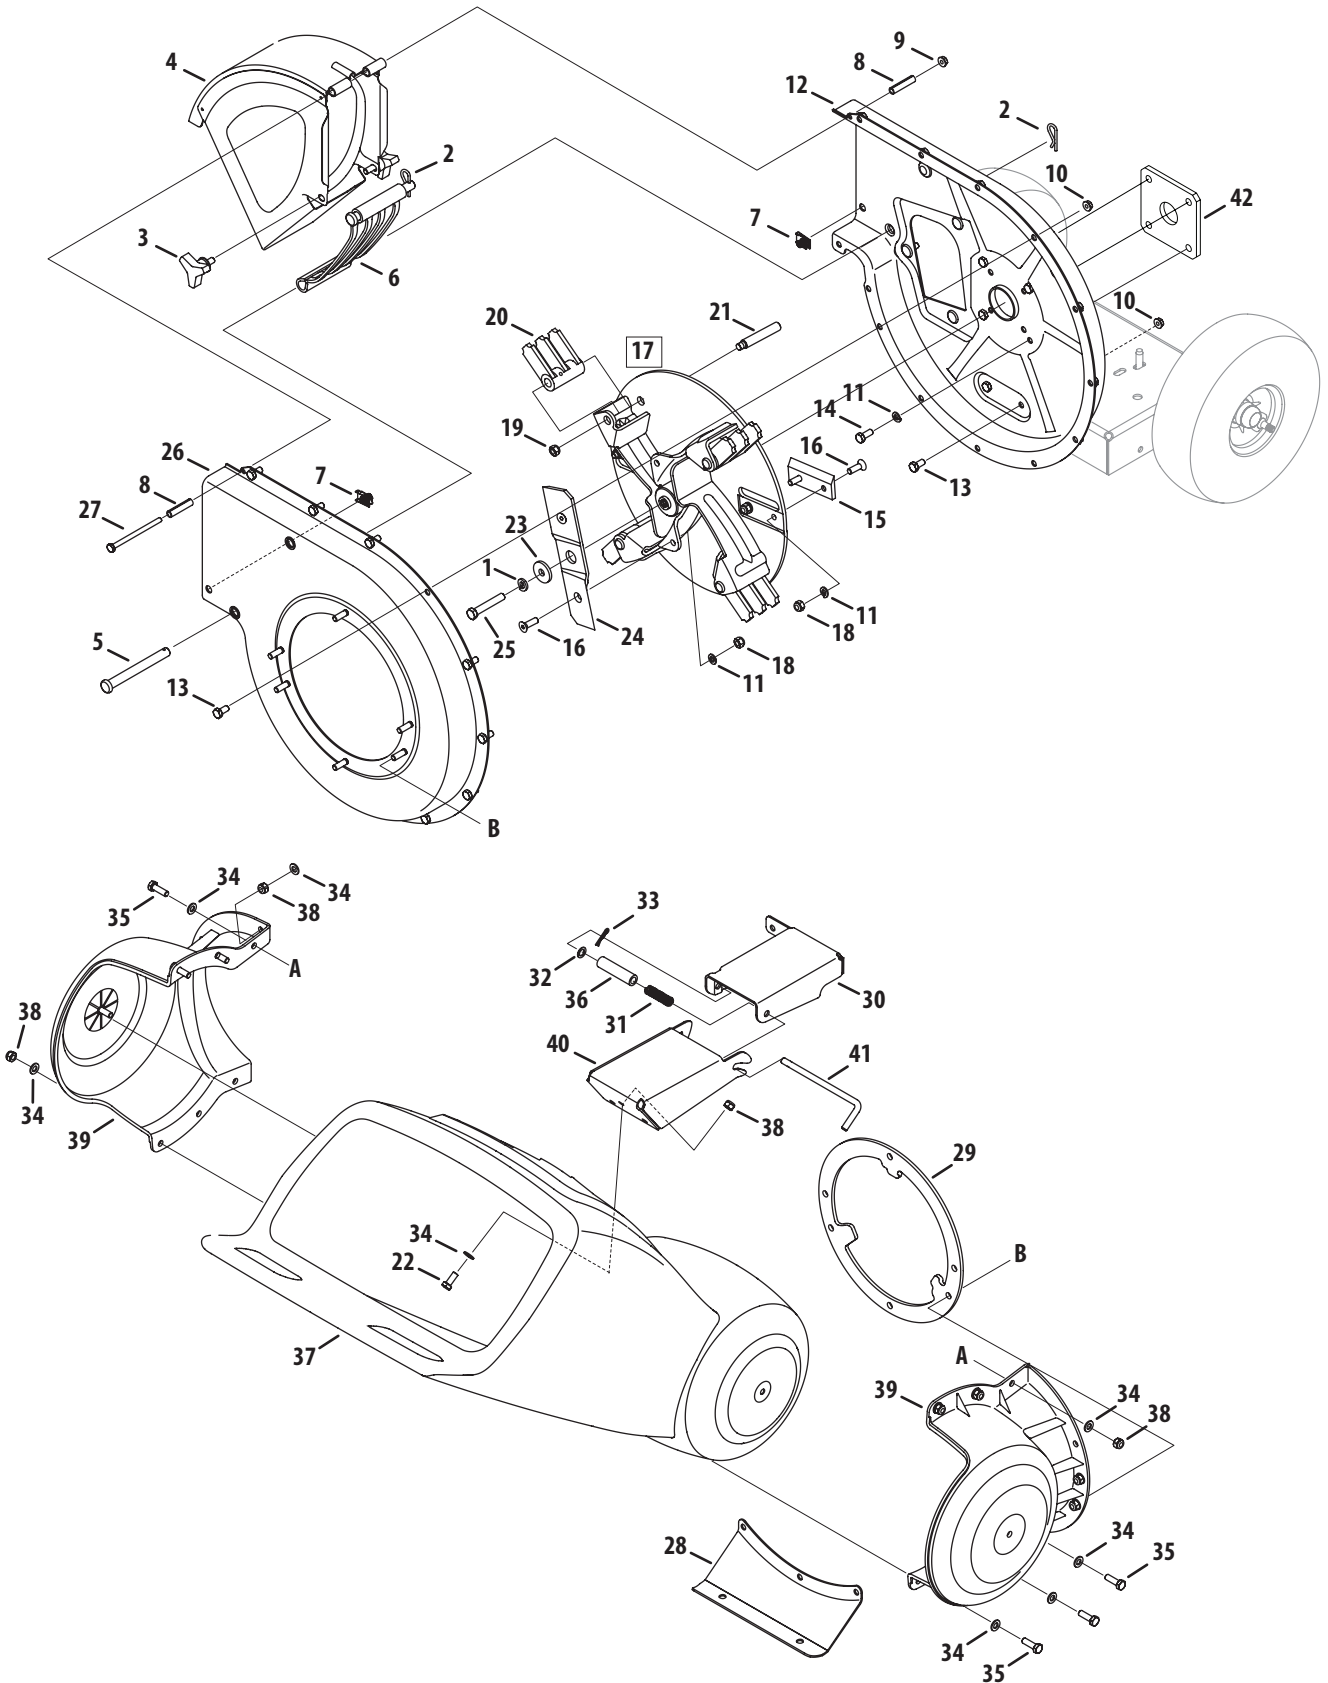

CS Model Series 450 & 460

CS Model Series 450 & 460

Ref No.	Part Number	Description	Ref No.	Part Number	Description
1.	936-0217	Lock Washer, 3/8	22.	710-3008	Hex Cap Screw 5/16-18 x .75
2.	914-0149B	Cotter Pin	23.	736-0247	Flat Washer 3/8 x 1.25
3.	720-0170	Wing Knob 5/16-18	24.	942-0571	Shredder Blade
4.	681-0094A	Chute Deflector Assembly	25.	710-1254	Hex Cap Screw 3/8-24 x 2.25
5.	911-0835	Clevis Pin	26.	681-0004A	Outer Impeller Housing Assembly
6.	781-0457	Shredder Screen	27.	710-0825	Hex Cap Screw 1/4-20 x 3.75
7.	926-0211	U-Nut 5/16-18	28.	781-0515	Front Support Bracket
8.	950-0793	Spacer	29.	781-0574	Shredder Plate
9.	912-3027	Hex Lock Nut, 1/4-20	30.	681-0104	Rear Hopper Bracket Assembly
10.	712-3004A	Hex Lock Nut 5/16-18	31.	932-0306A	Compression Spring 1.75
11.	936-0119	Lock Washer 5/16	32.	936-0117	Flat Washer
12.	681-04116	Inner Impeller Housing Assembly	33.	914-0104	Cotter Pin
13.	710-3025	Hex Cap Screw 5/16-18 x .625	34.	936-0264	Flat Washer .330 ID x .630 OD
14.	710-0157	Hex Cap Screw 5/16-24 x .75	35.	710-0376	Hex Cap Screw 5/16-18 x 1.0
	710-0888†	Hex Cap Screw 5/16-24 x 1.00	36.	748-0453	Spacer,.375 ID x 2.50 LG
15.	942-0544B	Chipper Blade	37.	731-1707A	Hopper Assembly
16.	710-1054	Hex Cap Screw 5/16-24 x 1.0	38.	912-0429	Hex Lock Nut 5/16-18
17.	681-04095	Impeller Assembly	39.	731-1710A	Hopper Collar
18.	912-0411	Hex Lock Nut 5/16-24	40.	681-0123	Front Hopper Bracket Assembly
19.	712-0266A	Nut, Jam Lock, 3/8-16	41.	711-1128	Lock Rod
20.	719-04308	Flail Blade	42.	781-04292†	Engine Plate
21.	738-04286A	Shoulder Pin, .5 x 2.625			

† Model Series 450 (208 CC)