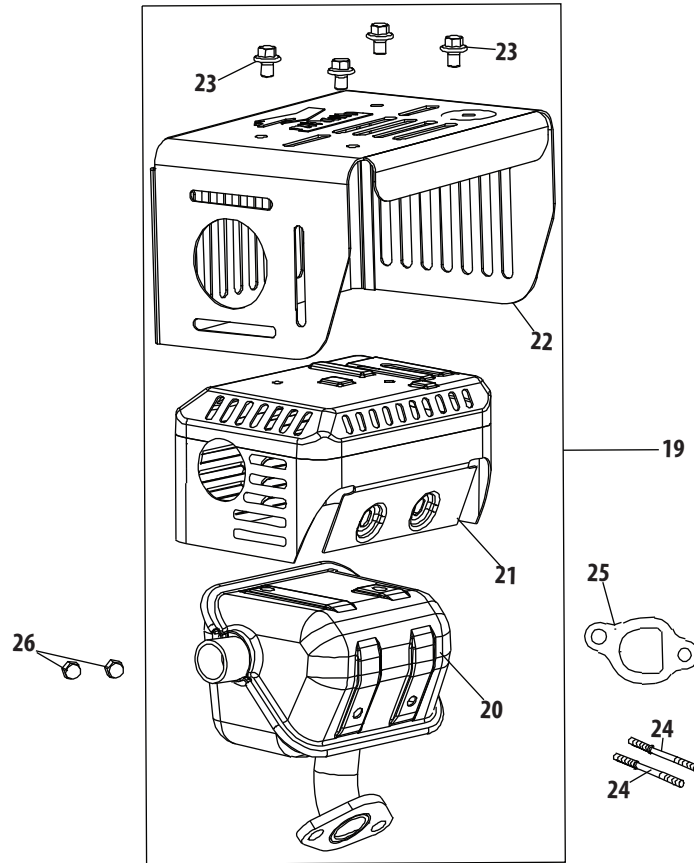

170-CU Muffler

Ref.	Part Number	Description
19	951-12123	Muffler Assembly
20	951-14271	Muffler Body
21	951-14268	Muffler Shield
22	908-05060	Muffler Guard
23	710-06073	Bolt M5×8
24	710-04911	Stud M8×34
24	951-10657	Muffler Stud Assy
25	951-11289	Exhaust Pipe Gasket
26	712-04214	Nut, M8