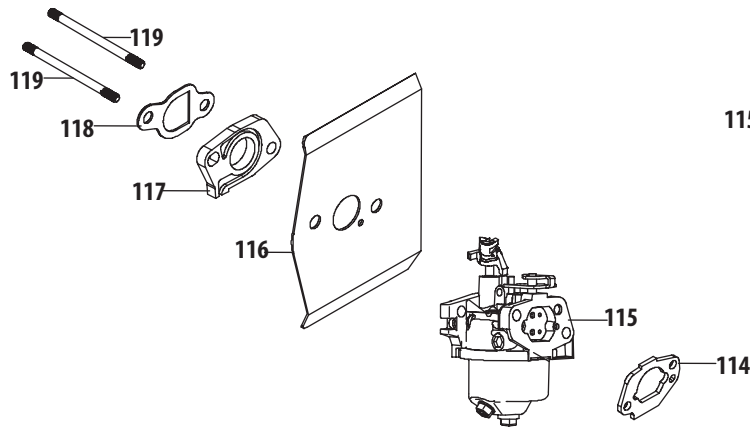

163 - Carburetor Kit