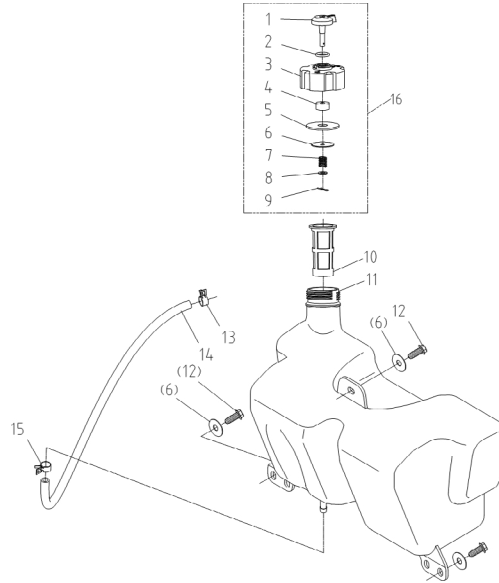

Fuel Tank

Item	Part Number	Description	Qty	Item	Part Number	Description	Qty
1	20059754	Lever, Fuel Tank Cap	1	9	20059765	Cotter Pin, Fuel Tank Cap	1
2	20071493	O-Ring, Cap - Fuel Tank	1	10	20059766	Filter Cap, Fuel Tank	1
3	20059760	Cap, Fuel Tank	1	11	20071228	Fuel Tank	1
4	20059763	Filter Element, F/Tank Cap	1	12	20082800	Screw, M6X16 Hex	3
5	20090126	Seal, Fuel Tank Cap- V.2.	1	13	20062744	Clamp, Fuel Hose D10mm	1
6	20071676	Gasket, 6X25X1.5mm	4	14	20070865	Fuel Hose, D6X10mm	1
7	20059764	Spring, Fuel Tank Cap	1	15	20071161	Clamp, Dw-Fuel Hose D10mm	1
8	20061445	Washer, M5	1	16	20071747	Cap Assy, Fuel Tank