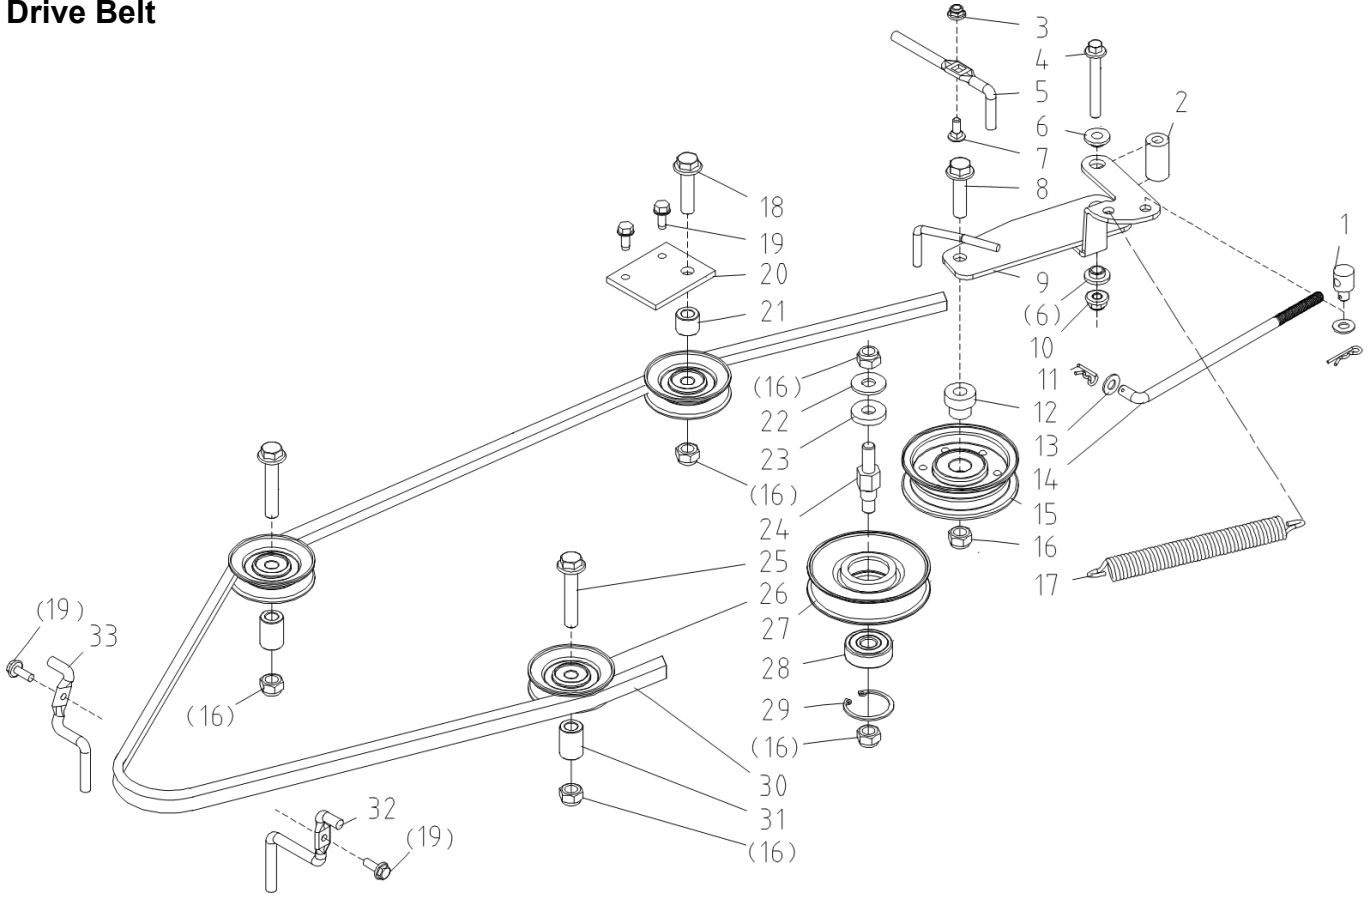

Drive Belt

Item	Part Number	Description	Qty	Item	Part Number	Description	Qty
1	20070581	Pin, Gear Shifter 98Sm	1	18	20061321	Bolt M10X1.25X45-Flngd	1
2	20084436	Spacer Sleeve, 8X18X33mm	1	19	20082800	Screw, M6X16 Hex	4
3	20061385	Lock Nut, M6 Flanged Hex	1	20	20084715	Baseplate-Guide Pulley	1
4	20061275	Bolt, M8X60 - Hex Flanged	1	21	20084712	Sleeve- Guide Pulley	1
5	20084713	Guide,Belt- Left Front	1	22	20061542	Washer, M10 - Large	1
6	20070780	Bushing	2	23	20062499	Washer, 27X10.5X5	1
7	20061289	Bolt, M6X16 - Square Neck	1	24	20084441	Bolt,Tension Pulley-Drive	1
8	20062521	Bolt,M10X1.25X40 Flnge Hex	1	25	20062515	Bolt,M10X1.25X50 Flnge Hex	2
9	20090612	Weldment, Tension Arm	1	26	20071208	Pulley, Guide - Drive	3
10	20061336	Nut, Hex Flanged - M8	1	27	20070536	Pulley, Tensioner	1
11	20070576	Spring Pin	2	28	20061626	Bearing,6301-2RS-Tensioner	1
12	20071180	Bushing, Pulley - Tension	1	29	20061549	Snap Ring, 37mm	1
13	20062716	Washer 8X16X1.5	2	30	20084444	V-Bolt LG4-1050 (HA2645)	1
14	20084710	Linkage Push Rod	1	31	20084442	Sleeve, Guide Pulley	2
15	20071213	Pulley, Tensioner - Deck	1	32	20084716	Belt Guide- RHS	1
16	20061403	Lock Nut, M10X1.25 - Hex	6	33	20084709	Belt Guide- LHS	1
17	20070875	Spring, Tension	1