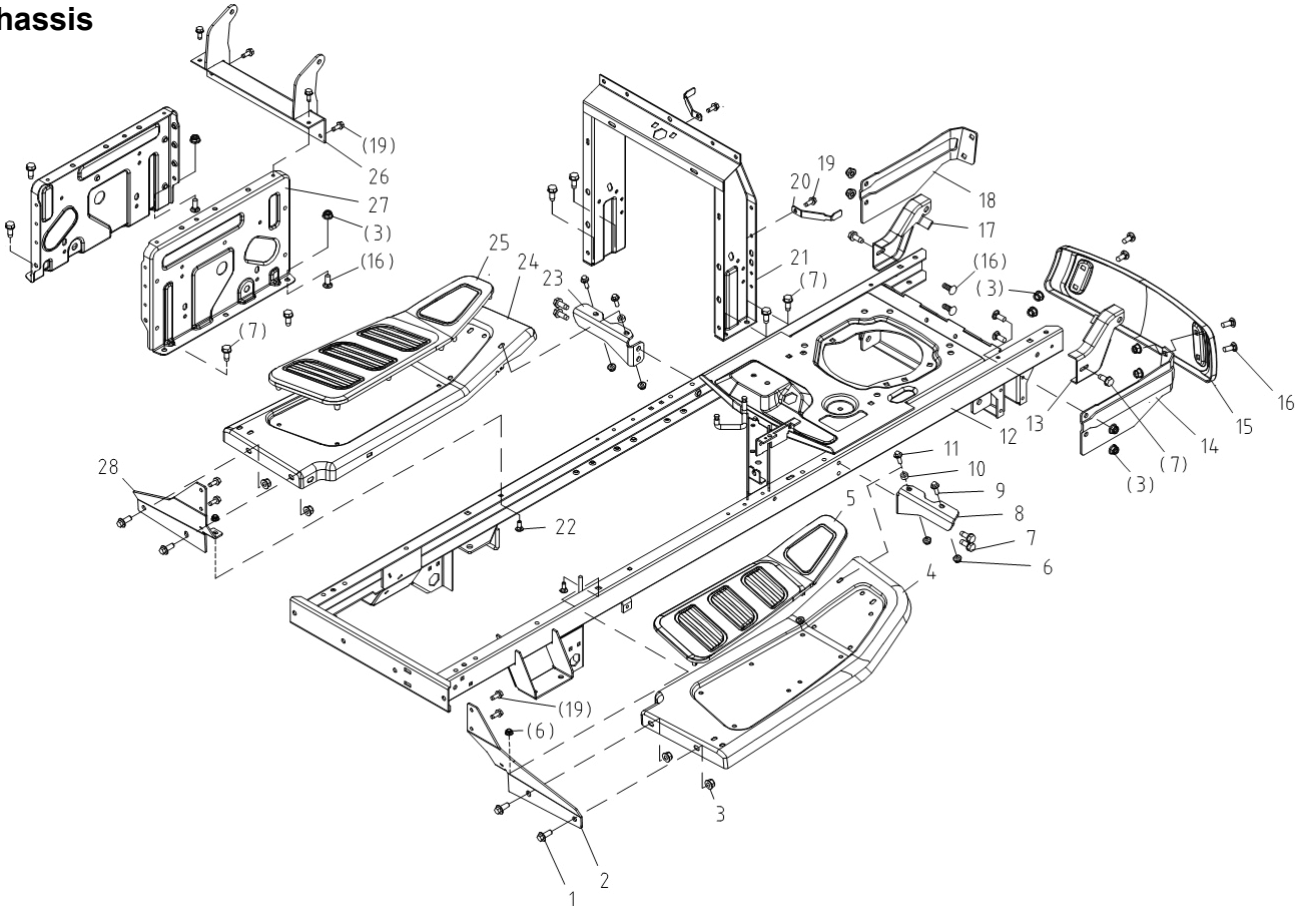

## Chassis

Item	Part Number	Description	Qty	Item	Part Number	Description	Qty
1	20061274	Bolt, M8X20 - Hex Flanged	4	15	20085086	Bumper, Front	1
2	20084428	Bracket, Right Footrest	1	16	20061299	Bolt, Square Neck - M8X20	10
3	20061348	Lock Nut, M8 Hex Flanged	14	17	20084403	Bracket, Eng Cover - Left	1
4	20084430	Footrest, Right	1	18	20088532	Bumper Rod, LH	1
5	20084393	Pad, Foot - Right	1	19	20082800	Screw, M6X16 Hex	10
6	20061385	Lock Nut, M6 Flanged Hex	6	20	20084384	Brace, Steering Back Cover	2
7	20082799	Bolt, 5/16-18Tx3/4 - Flange	14	21	20084401	Frame, Steering Column	1
8	20084427	Frame, Support - Right	1	22	20061289	Bolt, M6X16 - Square Neck	2
9	20061201	Bolt, M6X16 - Hex Flanged	2	23	20084422	Frame, Support - Left	1
10	20070916	Bushing, Padded	2	24	20084429	Footrest, Left	1
11	20061196	Bolt, M6X25 - Hex Flanged	2	25	20084388	Pad, Foot - Left	1
12	20088080	Frame, Chassis	1	26	20084417	Frame, Seat - Front	1
13	20084375	Bracket, Eng Cover - Right	1	27	20084399	Side Plate	2
14	20088534	Bumper Rod, RH	1	28	20084414	Bracket, Left Footrest	1