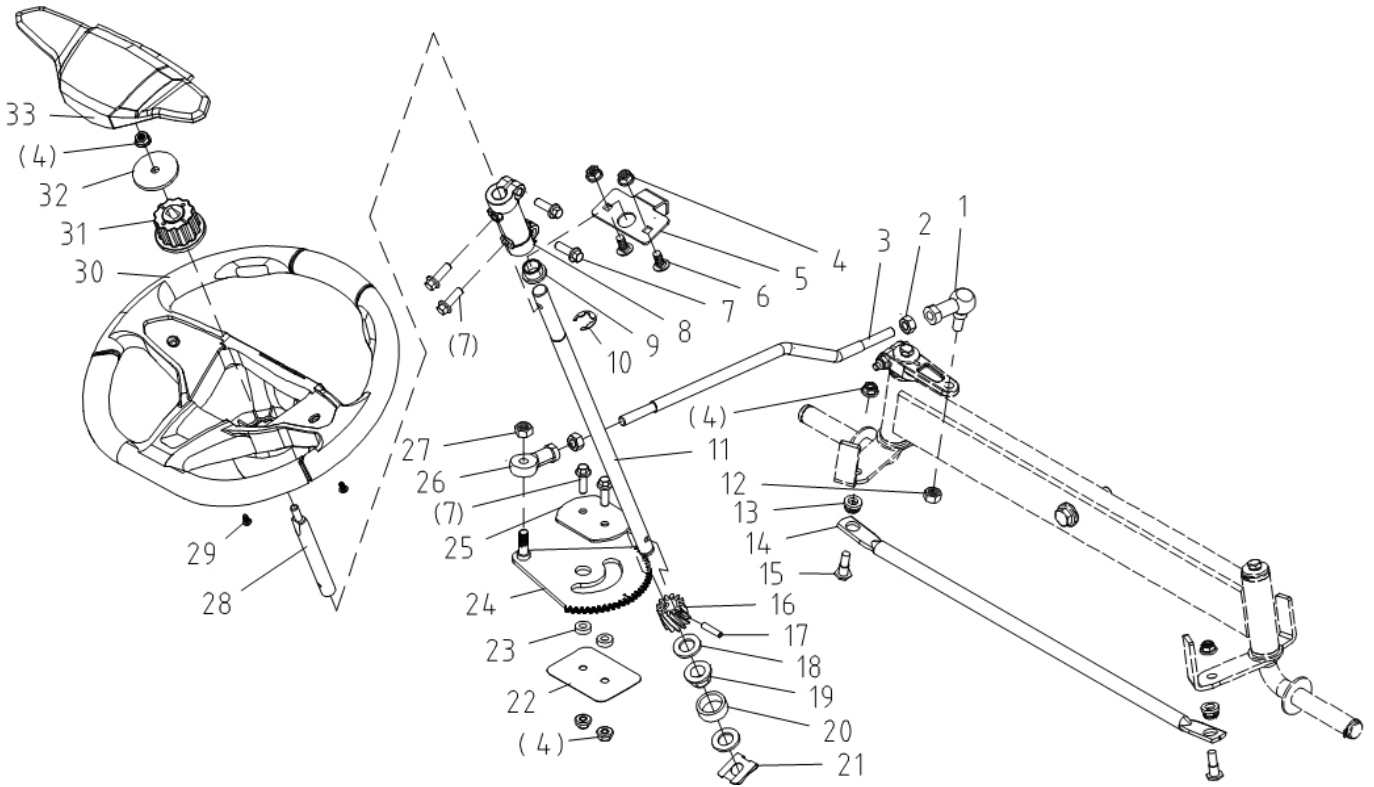

Steering

Item	Part Number	Description	Qty	Item	Part Number	Description	Qty
1	20085366	Joint Bearing,M10-Steering	1	18	20061437	Washer, M16-Steering Rack	2
2	20061399	Nut, M10 - Drag Link	2	19	20070612	Bushing, Hex- Steering	1
3	20084461	Drag Rod, Steering	1	20	20071127	Bushing, Nylon	1
4	20061348	Lock Nut, M8 Hex Flanged	7	21	20085898	Retaining Block, 16mm	1
5	20084463	Plate, Steering	1	22	20070939	Tie Plate, SS	1
6	20061299	Bolt, Square Neck - M8X20	2	23	20070932	Bushing, Steering Plate	2
7	20061298	Bolt, M8X25 Flanged Hex	6	24	20084464	Rack, Steering	1
8	20083389	Coupling Sleeve, Steering	1	25	20070942	Plate, Dbl Hole -Steering	1
9	20082643	Bushing, Nylon	1	26	20061641	Joint Bearing, SIJK10C	1
10	20061548	Circlip, 15mm	1	27	20061403	Lock Nut, M10X1.25 - Hex	1
11	20084458	Column, Steering	1	28	20084465	Adapter, Steering Wheel	1
12	20061419	Lock Nut, M10- Hex	1	29	20051824	Screw, St4.8X16 Pan Head	2
13	20084462	Bush, Rubber - Tie Rod	2	30	20082707	Wheel, Steering-Rubber Blk	1
14	20084456	Tie Rod, Steering	1	31	20079969	Hub, Splined - S/Wheel	1
15	20084459	Screw, M8X28	2	32	20082683	Washer, Steering Wheel	1
16	20084457	Pinion, Steering	1	33	20082679	Cover, S/Wheel RAL3020	1
17	20061569	Pin, D6 X 26	1