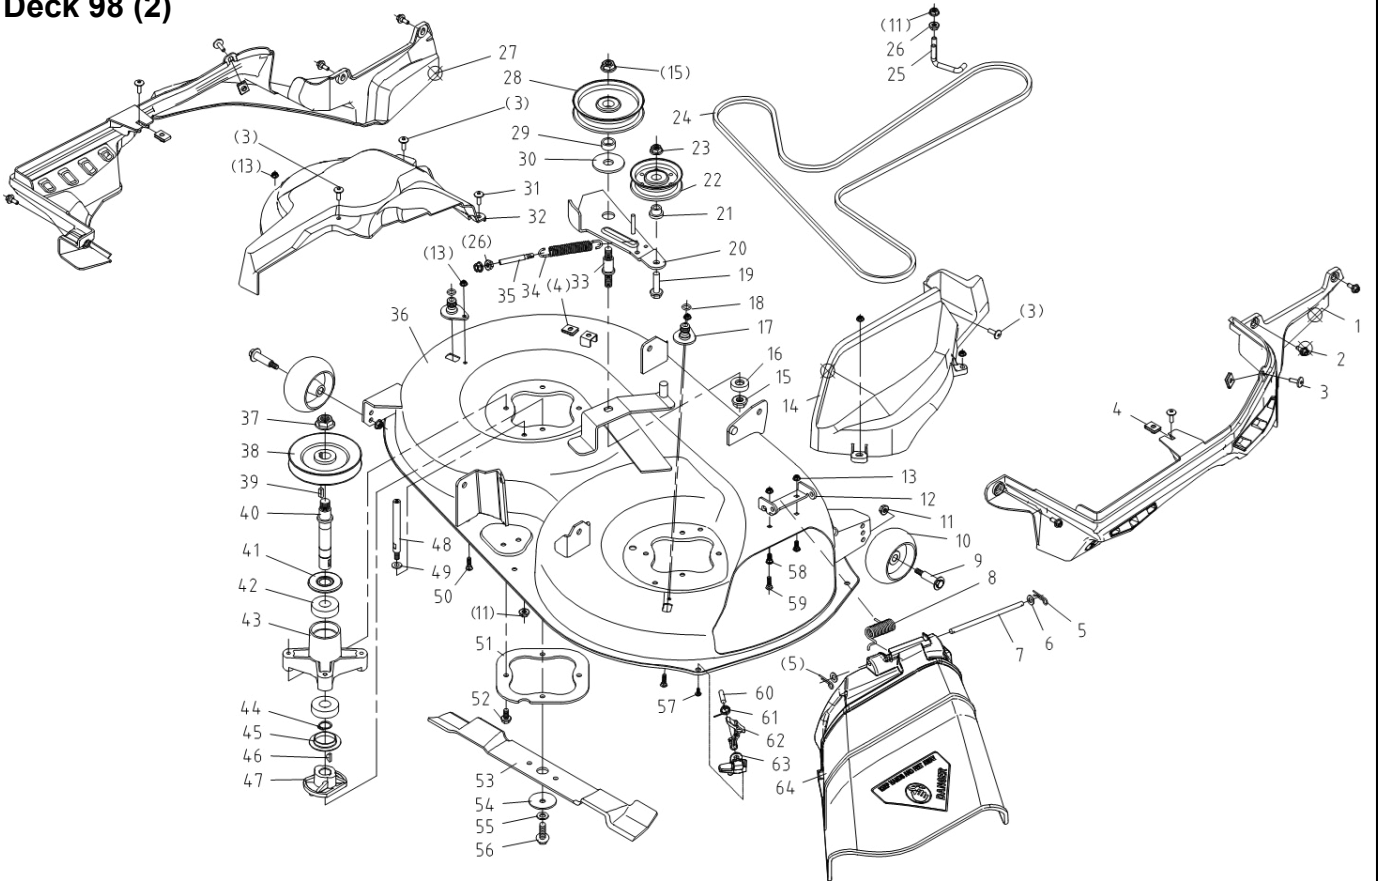

Deck 98 (2)

Item	Part Number	Description	Qty	Item	Part Number	Description	Qty
33	20070899	Shaft, Idler Pulley	1	49	20061541	Washer, M8 - Large	1
34	20070875	Spring, Tension	1	50	20061249	Bolt, M6X30 - Square Neck	2
35	20084542	Screw, Adjustment - Deck	1	51	20088737	Plate- Spindle, Deck	2
36	20084846	Deck, 98cm - Black	1	52	20061265	Bolt M8X35, Flanged	8
37	20070627	Nut, Spindle	2	53	20070984	Blade, 49cm	2
38	20070638	Pulley, Blade	2	54	20070623	Washer, Blade	2
39	20061650	Key, Flat - 6X18mm	2	55	20061497	Washer, M10	2
40	20070622	Shaft, Spindle - Blade	2	56	20061267	Bolt, 3/8"-24-11/4" (10.9)	2
41	20071285	Cover, Bearing-Spndl Up	2	57	20051827	Screw, St4.8X13 PH	1
42	20061625	Bearing, Spindle 6204-2RZ	4	58	20061289	Bolt, M6X16 - Square Neck	2
43	20054347	Housing, Spindle	2	59	20061301	Bolt, M6X25 Square Neck	1
44	20061488	Snap Ring, 19mm	2	60	20086275	Pin, Self-Locking	1
45	20070635	Cover, Bearing-Spndl Low	2	61	20086276	Spring, Torsion-Self Lockin	1
46	20061651	Key, Half Circle - 4X16mm	2	62	20086278	Buckle, Self-Lock RAL3020	1
47	20054345	Coupling, Blade	2	63	20086277	Base, Self-Locking - Black	1
48	20070892	Stud, Screw	1	64	20086249	Discharge Chute, Black	1