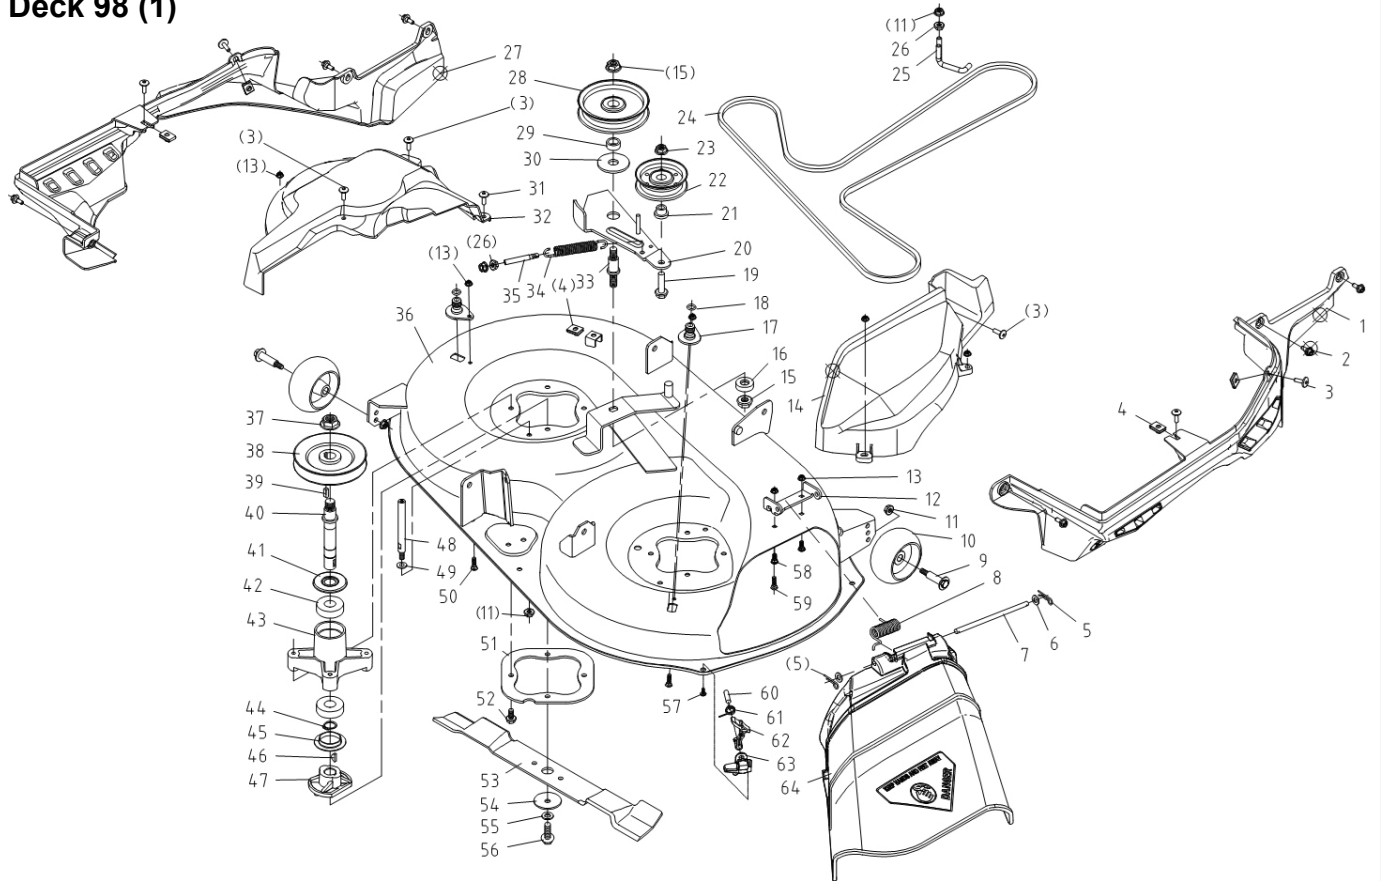

## Deck 98 (1)

Item	Part Number	Description	Qty	Item	Part Number	Description	Qty
1	20086269	Cover, Belt - Right	1	17	20070624	Wash Port, Deck	2
2	20082801	Screw, St6.3X11.5 Hex	6	18	20055756	O-Ring, 11.2X2.65	2
3	20060893	Screw, M6X16 - Allen FH	7	19	20062521	Bolt,M10X1.25X40 Flnge Hex	1
4	20070630	Buckle Nut, M6	5	20	20084840	Plate,Deck Tension Pulleys	1
5	20070576	Spring Pin	2	21	20071180	Bushing, Pulley - Tension	1
6	20061544	Washer, M8X17X1.6mm	2	22	20071213	Pulley, Tensioner - Deck	1
7	20082335	Pin, D8X168mm	1	23	20061405	Nut, M10X1.25 Hex Flanged	1
8	20086192	Spring,Torsion-Dchrg Chute	1	24	20071680	V-Belt,48X900 (AKX2279) 98	1
9	20085378	Axle, Deck Wheel	2	25	20088529	Stop Rod, Deck Belt	1
10	20088559	Wheel, Deck- Rounded	2	26	20061336	Nut, Hex Flanged - M8	3
11	20061348	Lock Nut, M8 Hex Flanged	3	27	20086267	Cover, Belt - Left	1
12	20084843	Hinge, Discharge Chute	1	28	20070908	Pulley, Idler	1
13	20061385	Lock Nut, M6 Flanged Hex	7	29	20070898	Idler Spacer Sleeve	1
14	20086316	Cover, Pulley - Right	1	30	20070896	Washer, 17.3X55X4mm	1
15	20061359	Lock Nut,M12X1.25 Hex Flng	2	31	20060923	Screw, M6X12 Allen FH	1
16	20070897	Counterbore Sleeve	1	32	20086315	Cover, Pulley - Left	1