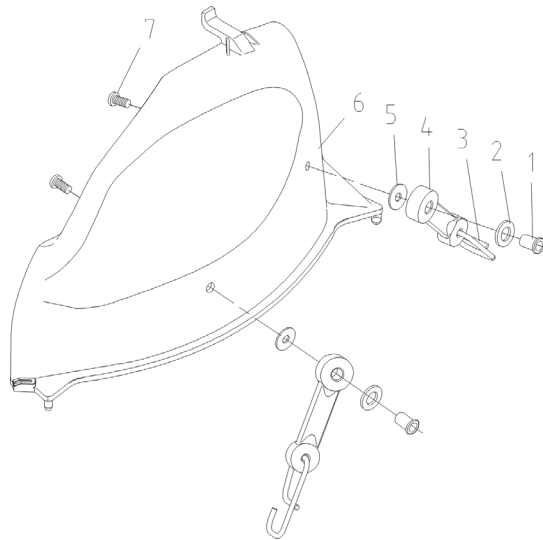

Mulch Plug

Item	Part Number	Description	Qty	Item	Part Number	Description	Qty
1	20061423	Nut M6X13.5	2	5	20061539	Washer, M6- Large	2
2	20061542	Washer, M10 - Large	2	6	543623	Mulch Plug	1
3	20071033	Hook, Mulch Plug	2	7	20061013	Screw, M6X16- Crsgroove FH	2
4	20071032	Strap, Mulch Plug	2				

When ordering spares: PLEASE QUOTE PART NUMBER & DESCRIPTION, NOT illustrated number. Item Qty = 1 per part unless stated differently. 'Acc' = Accessory. 'N/I' = Non-illustrated part. Descriptions starting with * = items included in assemblies & may not be available individually. Determine the left or right hand sides by standing in the operating position.