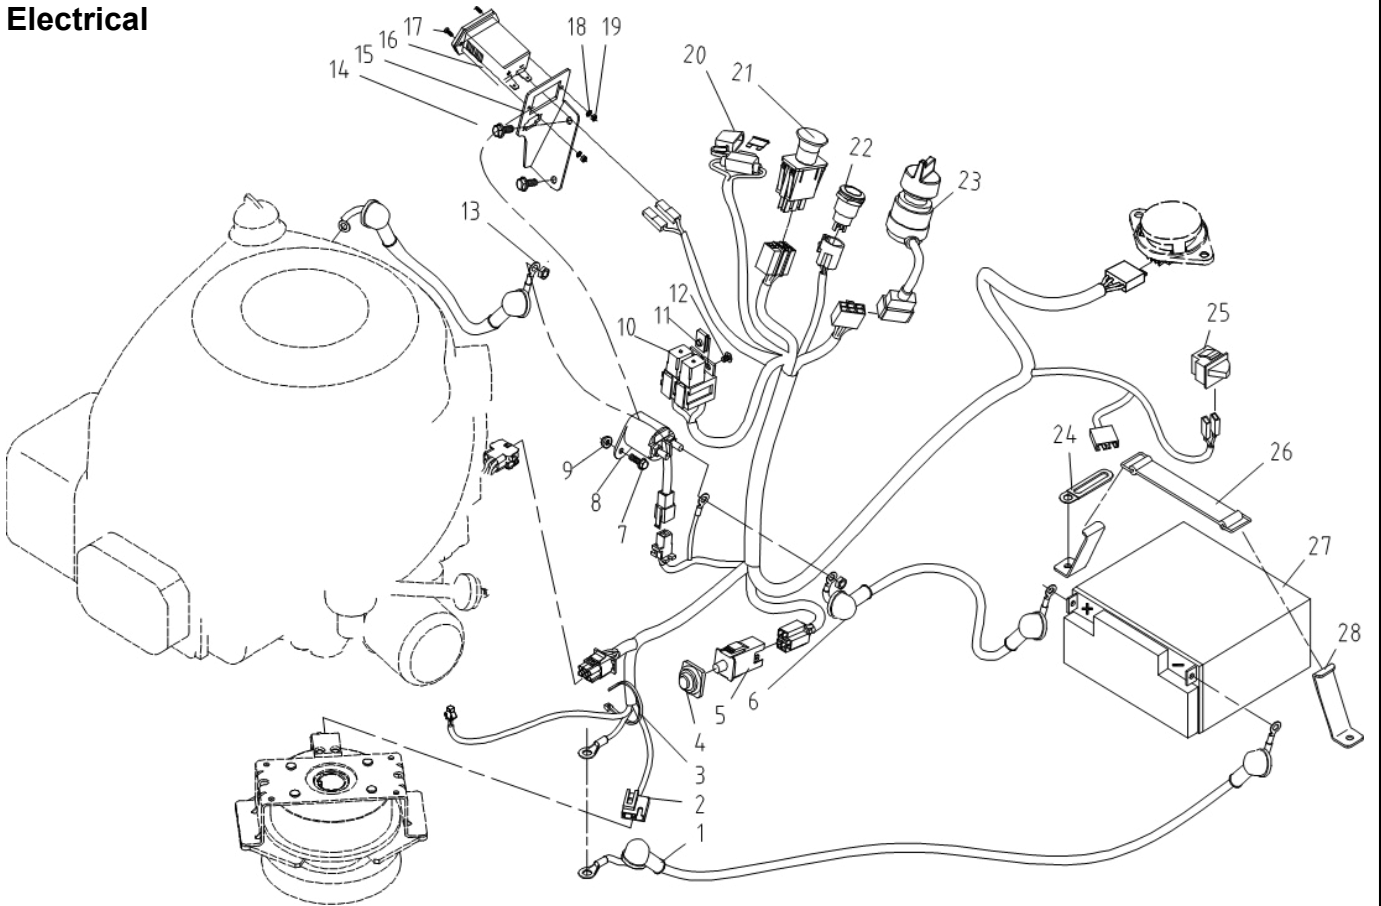

Electrical

Item	Part Number	Description	Qty	Item	Part Number	Description	Qty
1	20085496	Cable, Battery-Ground	1	15	20087086	Mounting Plate, Hour Meter	1
2	20092359	Wiring Harness	1	16	20081704	Hour Meter	1
3	20051895	Cable Tie, 5X200mm	20	17	20087039	Screw M3X12 - Pan Head	2
	20086002	Cable Tie	5	18	20084633	Washer, M3 - Serrated	6
4	20062416	Cover, Switch	1	19	20061334	Nut, Switch - Hex M3	4
5	20089224	Switch, Parking	1	20	20085696	Fuse, 20A	1
6	20084624	Cable, Battery-Positive	1	21	20062234	Switch, PTO	1
7	20061186	Bolt, Flanged M5X16	2	22	20089045	Switch - Reverse Cutting	1
8	20071221	Starter Relay ST188F	1	23	20089345	Switch - Ignition	1
9	20061341	Lock Nut, M5 Hex Flanged	2	24	20089223	Clamp, Wire	1
10	20089006	Relay YAP23H-12-HR	2	25	20086270	Switch, 2 Pin-Nrmly Clsd	1
11	20089880	Nut M5- Clip	1	26	20070744	Strap, Battery	1
12	20062522	Screw M5X12 Hex	1	27	20071324	Battery-12V18Ah	1
13	20084637	Cable, Starter	1	28	20084632	Hook, Battery Strap	2
14	20082800	Screw, M6X16 Hex	4