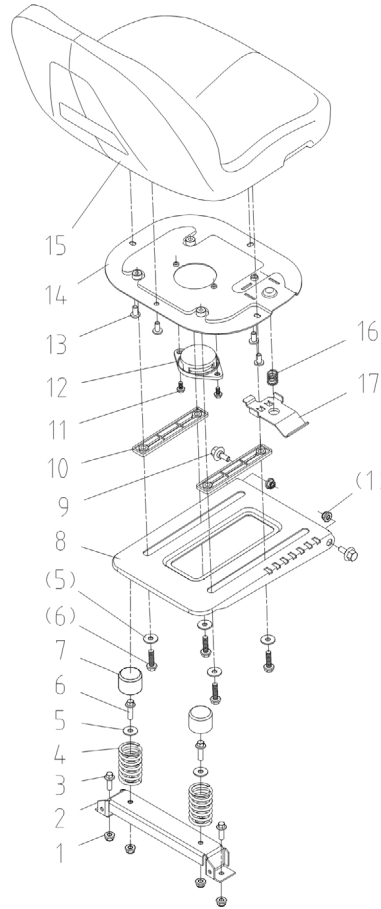

Seat

Item	Part Number	Description	Qty	Item	Part Number	Description	Qty
1	20061348	Lock Nut, M8 Hex Flanged	6			Serial Numbers < 4J05-000001	
2	2008447	Crossbeam, Support - Seat	1	15	20088757	Seat, V2	
3	20061274	Bolt, M8X20 - Hex Flanged	2	16	20085377	Spring- Seat Adj Plate	1
4	20070964	Spring, Compression - Seat	2	17	20085375	Seat Adjuster	1
5	20061541	Washer, M8 - Large	6				
6	20061298	Bolt, M8X25 Flanged Hex	6				
7	20068240	Cap, Spring - Seat	2			Serial Numbers > 4H20-000084	
8	20085449	Baseplate-Seat,Adjustable	1	13	20062556	Screw, M8X20 - Hex Socket	4
9	20088755	Screw, Baseplate- Seat	2	14	20091256	Plate, Seat Switch	1
10	20088754	Padding Strip, Seat	2	15	20092693	Seat, ZJZY2-3 V3	1
11	20082800	Screw, M6X16 Hex	2	16	20091602	Spring- V3 Seat Adj Plate	1
12	20088756	Switch, Seat V.2	1	17	20092317	Adjuster Plate, V3 Seat	1
						To Replace V2 With V3 Seat:	
					20093970	Assembly 13-17	

When ordering spares: PLEASE QUOTE PART NUMBER & DESCRIPTION, NOT illustrated number. Item Qty = 1 per part unless stated differently. 'Acc' = Accessory. 'N/I' = Non-illustrated part. Descriptions starting with * = items included in assemblies & may not be available individually. Determine the left or right hand sides by standing in the operating position.