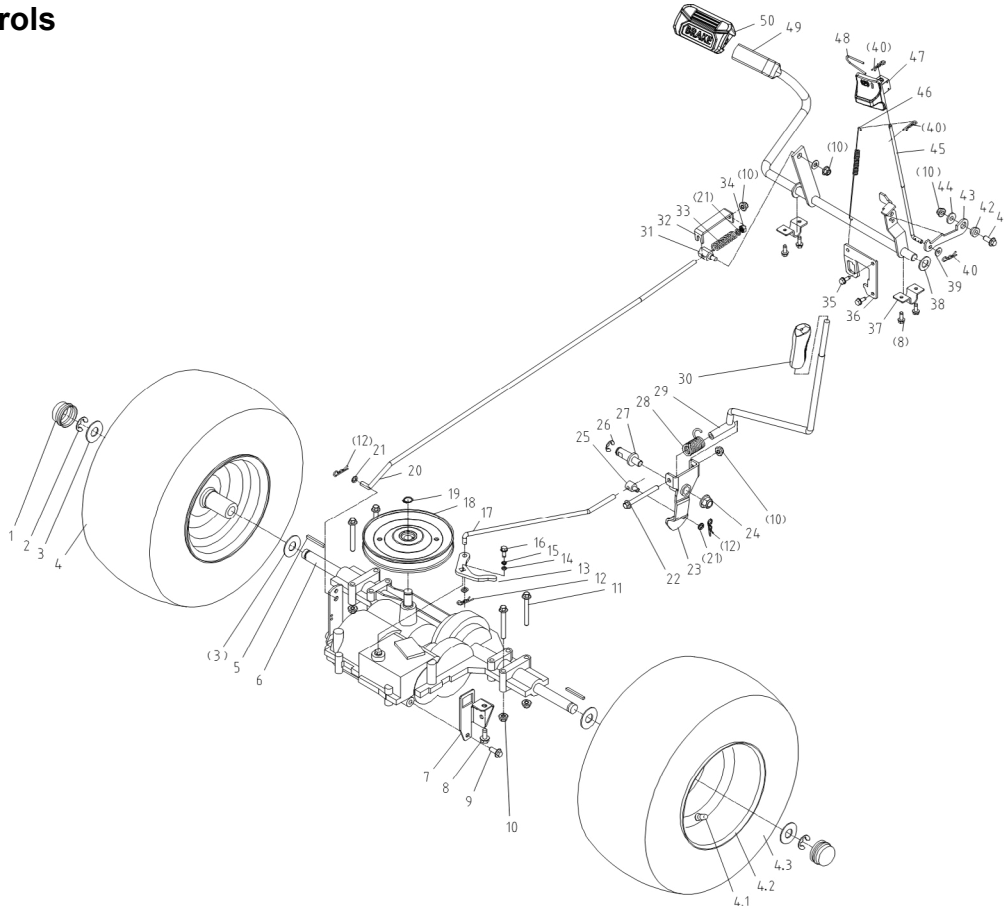

Pedal Controls

Item	Part Number	Description	Qty	Item	Part Number	Description	Qty
1	20068187	Hub Cap	2	25	20070581	Pin, Gear Shifter	1
2	20061430	Circlip, 15mm	2	26	20061473	Circlip, 12mm	1
3	20071143	Washer, Wheel - 20X43X3mm	4	27	20084686	Axle Pin- Gear Lever	1
4	20086530	Wheel Assy, Rear- 18X8.5-8	2	28	20084702	Spring-Torsion 3.5X20	1
4.1	20061665	VLve,Z2-01-1,Gb/T3900-1997	2	29	20084692	Lever- Gear Shift	1
4.2	20060810	Rim, Rear Wheel	2	30	20070900	Handle, Cutting Height	1
4.3	20083979	Tyre, Rear - 18X8.5-8	2	31	20084700	Pin- Brake Lever	1
5	20071174	Key, Flat - 4.85X60mm	2	32	20084705	Plate- Brake Adjust	1
6	20092354	Transmission	1	33	20084706	Spring-Compress 2.5X14	1
7	20084693	Connecting Plate-G/Box	1	34	20061393	Nut M8	1
8	20082799	Bolt,5/16-18Tx3/4 - Flange	5	35	20082800	Screw, M6X16 Hex	2
9	20061309	Bolt M8X16, Flanged	1	36	20089015	Fixing Plate, Brake Switch	1
10	20061348	Lock Nut, M8 Hex Flanged	8	37	20084532	U-Bracket, Brake Bar	2
11	20061310	Bolt, M8X65 - Hex Flanged	4	38	20073313	Washer- ID 16.5 X OD 30 X 1.5	1
12	20070576	Spring Pin	3	39	20061482	Washer, M6	1
13	20089122	Rod- Gear Shift	1	40	20070582	Cotter Pin	3
14	20061539	Washer, M6- Large	1	41	20061250	Bolt M8X30, Flanged	1
15	20061487	Spring Washer- 6	1	42	20088842	Flanged Insert	1
16	20061273	Bolt 1/4"-28-3/4"	1	43	20090105	Plate- Parking Hook	1
17	20084699	Gear Shifter Arm	1	44	20061541	Washer, M8 - Large	1
18	20070884	Pulley- Transmission	1	45	20090104	Drag Link-Park Brake	1
19	20061434	Circlip-16,Trans Pulley	1	46	20070894	Spring, P.Brake Reset	1
20	20084684	Brake Lever	1	47	20084583	Handle, Pbrake - RAL3020	1
21	20061426	Washer- 8	3	48	20084581	U-Bolt, Handle-Brake	1
22	20083999	Bolt M8X80, Flanged	1	49	20088848	Weldment-Foot Brake	1
23	20084697	Weldment- Gear Lever	1	50	20082728	Pedal, Brake	1
24	20061359	Lock Nut,M12X1.25 Hex Flng	1				

When ordering spares: PLEASE QUOTE PART NUMBER & DESCRIPTION, NOT illustrated number. Item Qty = 1 per part unless stated differently. 'Acc' = Accessory. 'N/I' = Non-illustrated part. Descriptions starting with * = items included in assemblies & may not be available individually. Determine the left or right hand sides by standing in the operating position.