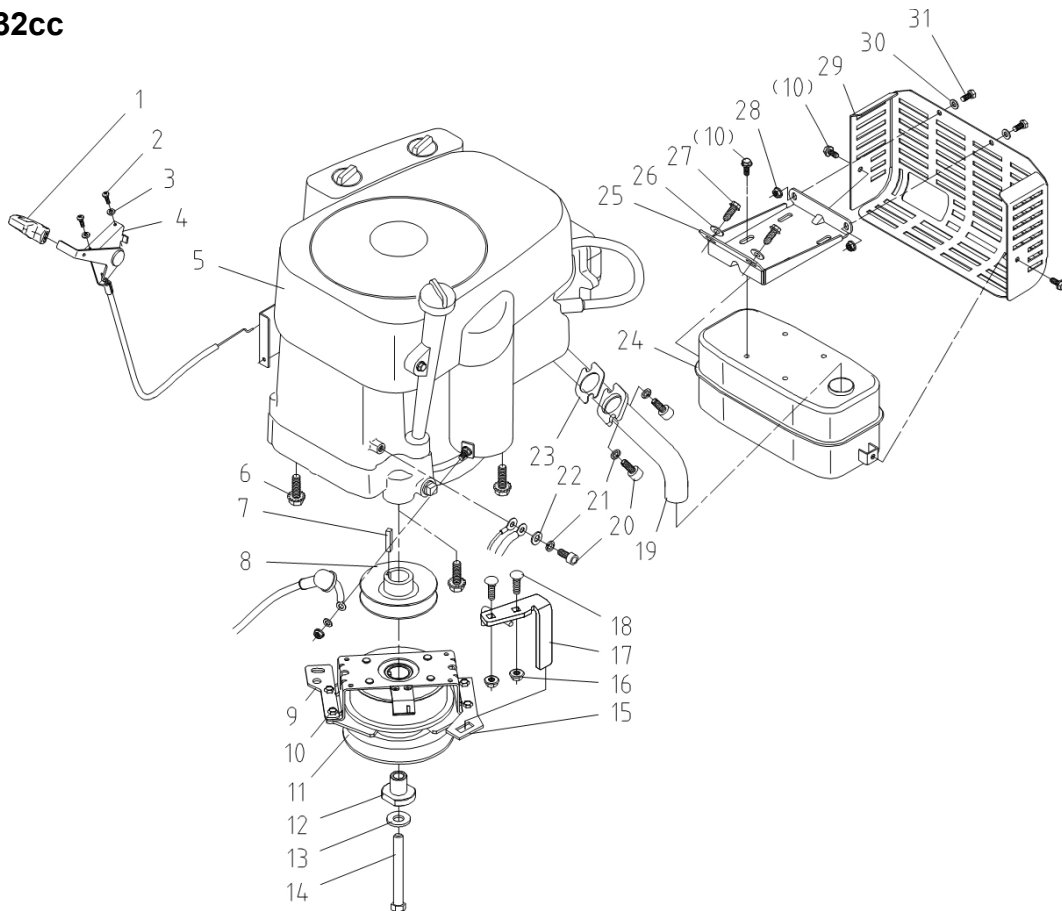

## Engine 432cc

Item	Part Number	Description	Qty	Item	Part Number	Description	Qty
1	20084362	Knob, Choke	1	17	20085757	Bracket, Clutch Baffle	1
2	20051803	Screw, M4X16- Crsgroove PH	2	18	20061299	Bolt, Square Neck - M8X20	2
3	20061531	Washer, M4	2	19	20074428	Exhaust	1
4	20071241	Cable, Throttle	1	20	20060850	Screw, 5/16"-18-3/4"	3
5	LC1P90F-1	Eng Loncin LC1P90F-1 432cc	1	21	20061453	Spring Washer, 5/16"	3
6	20061285	Screw, St3/8"-16-11/4"	4	22	20061431	Washer, M8	1
7	20070519	Key, Flat - 6.35X30mm	1	23	20070868	Gasket, Exhaust	1
8	20070850	Pulley, Engine - 432cc	1	24	20071214	Muffler	1
9	20088530	Plate, Clutch	1	25	20084296	Plate, Muffler	1
10	20082800	Screw, M6X16 Hex	10	26	20061541	Washer, M8 - Large	2
11	20085206	Clutch,Electromag (Kokura)	1	27	20082799	Bolt,5/16-18Tx3/4 - Flange	2
12	20085758	Bushing, Clutch Step	1	28	20061346	Lock Nut, M6 - Flanged	2
13	20078309	Washer 12, Tapered- Engine	1	29	20071219	Cover, Exhaust	1
14	20062410	Bolt, 7/16"-20-3"	1	30	20061539	Washer, M6- Large	2
15	20085121	Plate, Clutch	1	31	20061184	Bolt, M6X26 - Hex	2
16	20061348	Lock Nut, M8 Hex Flanged	2				