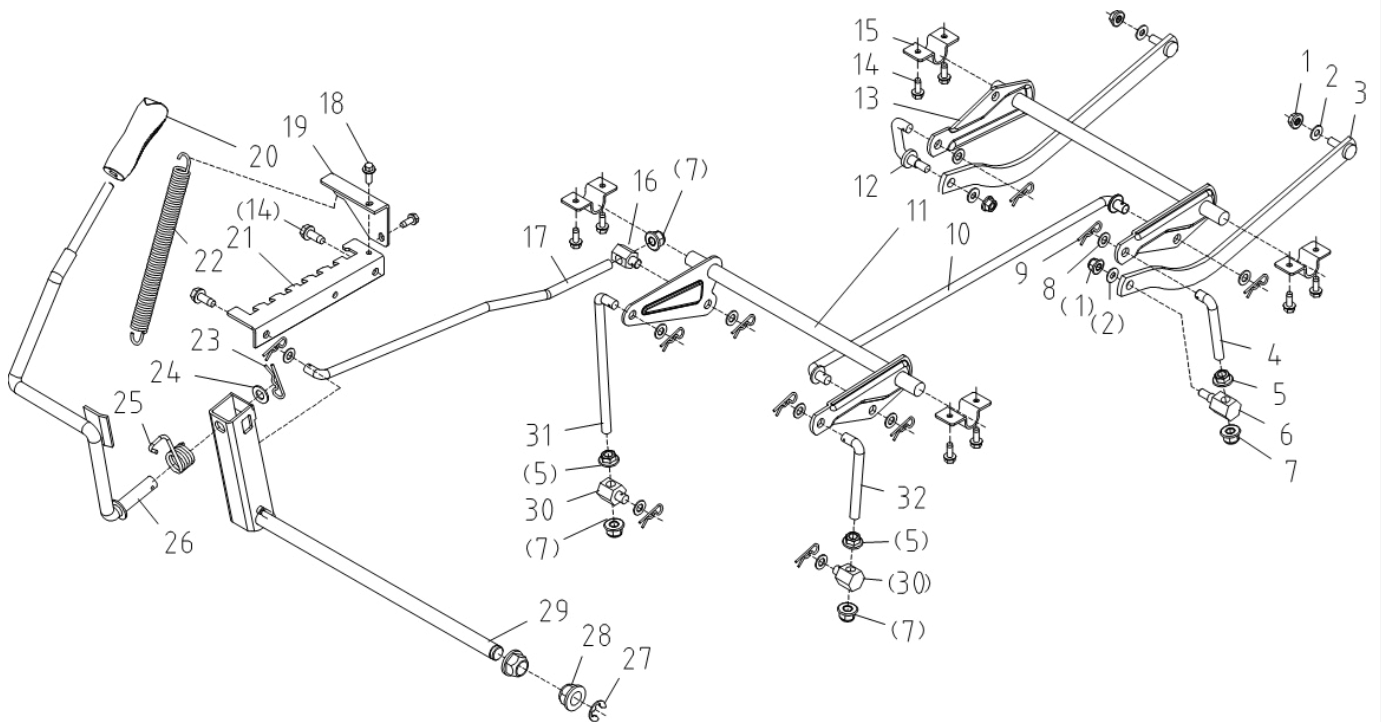

## Suspension

Item	Part Number	Description	Qty	Item	Part Number	Description	Qty
1	20061348	Lock Nut, M8 Hex Flanged	4	17	20084726	Pull-Rod, Lifting Lever	1
2	20061541	Washer, M8 - Large	4	18	20082800	Screw, M6X16 Hex	2
3	20084556	Stay Bar, Front 98	2	19	20085316	Plate, Height Adj Spring	1
4	20084557	Boom, Front Right	1	20	20070900	Handle, Cutting Height	1
5	20061369	Nut, M10X1.25 - Flanged Hex	3	21	20084549	Ratchet Plate, Height Adj	1
6	20084533	Pin, Front Susp	1	22	20084564	Spring, Tension-Height Adj	1
7	20061405	Nut, M10X1.25 Hex Flanged	4	23	20071251	Cotter Pin, 3mm	1
8	20061497	Washer, M10	10	24	20062529	Washer, M14 X 1.5	1
9	20070576	Spring Pin	10	25	20071354	Torsion Spring, Height Lvr	1
10	20084722	Linkage, Front-Rear Height	1	26	20084535	Lever, Height Adjustment	1
11	20084723	Rear Arm	1	27	20061473	Circlip, 12mm	1
12	20084553	U-Linkage, Front Arms	1	28	20070612	Bushing, Hex- Steering	2
13	20084560	Front Arm	1	29	20084537	Linkage, Deck Lift - Rear	1
14	20082799	Bolt, 5/16-18Tx3/4 - Flange	10	30	20085750	Pin, Connector - Plated	2
15	20084532	U-Bracket, Brake Bar	4	31	20084727	Lever, Adjusting Left Rear	1
16	20070967	Pin, Height Adjuster	1	32	20085749	Lever, Adjustment Right Rear	1