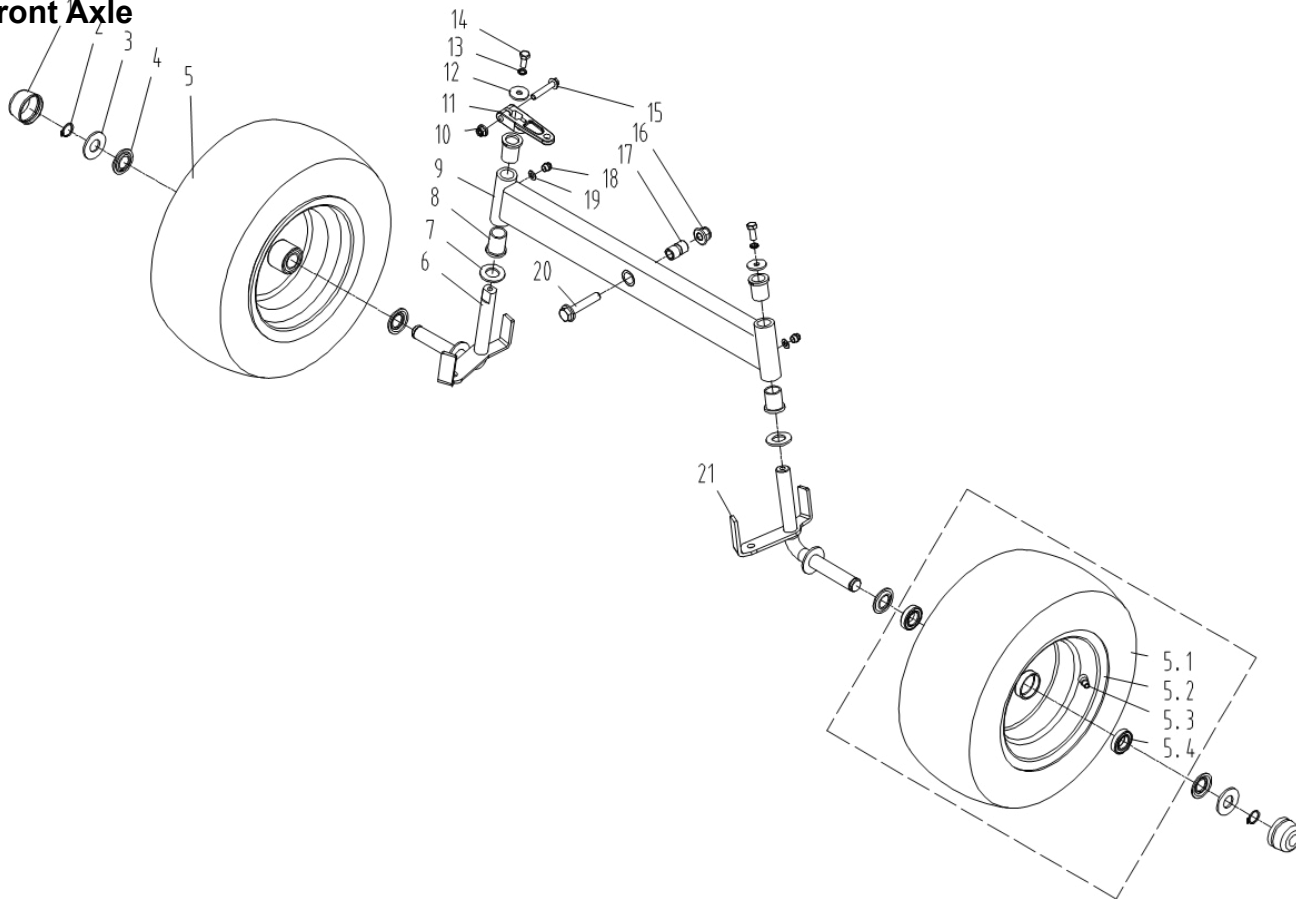

Front Axle

Item	Part Number	Description	Qty	Item	Part Number	Description	Qty
1	20068187	Hub Cap	2	10	20061348	Lock Nut, M8 Hex Flanged	1
2	20061488	Snap Ring, 19mm	2	11	20070941	Steering Arm	1
3	20071143	Washer, Wheel - 20X43X3mm	2	12	20091656	Washer 8X30X3- Front Axle	2
4	20071144	Washer, Front Wheels	4	13	20061533	Spring Washer, 8mm	2
5	20086529	Wheels, Front - 15X6-6	2	14	20061291	Bolt, M8X20	2
5.1	20083980	Tyre, Front - 15X6-6	2	15	20061256	Bolt, M8X45 - Hex Flanged	1
5.2	20071149	Hub, Wheels - Front	2	16	20061359	Lock Nut, M12X1.25 Hex Flng	1
5.3	20061665	Vlve, Z2-01-1, Gb/T3900-1997	2	17	20084370	Liner Tube, Front Axle	1
5.4	20061595	Bearing, 61904-2RZ - F/Wheel	4	18	20061649	Nozzle, Oil Injection - M6	2
6	20084372	Axle, Wheel - Front Left	1	19	20061482	Washer, M6	2
7	20061444	Washer, M20-Front Axle	2	20	20085752	Bolt, M12X1.25X55 Flanged	1
8	20070566	Bushing, Front Axle	4	21	20084367	Axle, Wheel - Front Right	1
9	20084364	Linkage, Front Axle	1