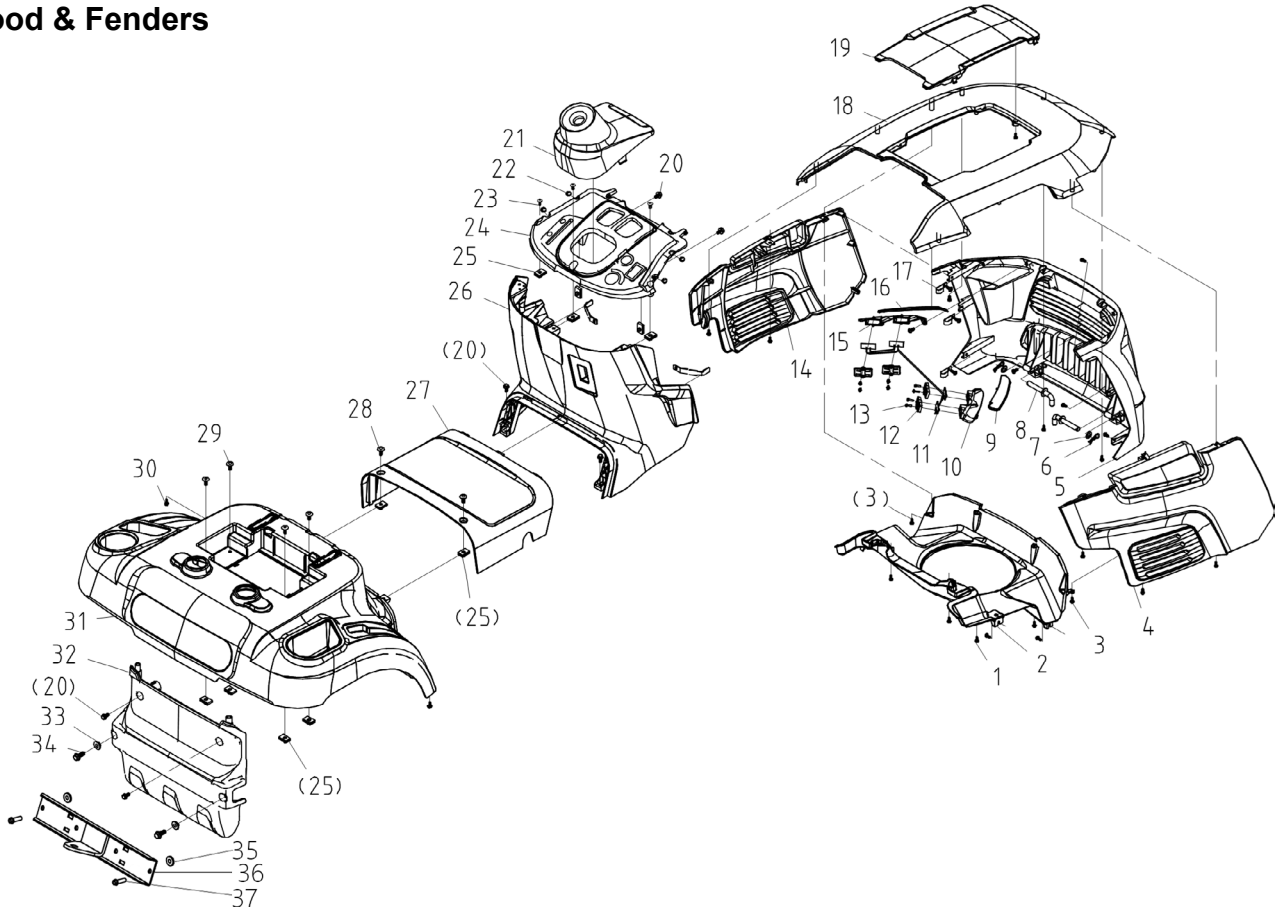

Hood & Fenders

Item	Part Number	Description	Qty	Item	Part Number	Description	Qty
1	20061038	Screw, St4.8X16 Pan Head	27	20	20082800	Screw, M6X16 Hex	6
2	20084507	Wind Shroud	1	21	20084503	Cap, Steering Column	1
3	20084497	Screw, St4.8X20 Pan Head	2	22	20075146	Rubber, Anti-Vibration	4
4	20085132	Cover,Hood - Right RAL3020	1	23	20061013	Screw, M6X16- Crsgroove FH	3
5	20092325	Panel, Grille - Black	1	24	20084494	Panel, Dash- Upper	1
6	20070576	Spring Pin	2	25	20070630	Buckle Nut, M6	9
7	20061497	Washer, M10	2	26	20084495	Panel, Dash- Lower	1
8	20078136	Pin	2	27	20085126	Cover, Central - RAL3020	1
9	20084500	Cover, Right Light	1	28	20060893	Screw, M6X16 - Allen FH	2
10	20085780	Panel,Light Holder - Right	1	29	20060919	Screw M6X25	4
11	20084627	Board Assy, LED Light	1	30	20084298	Screw, St4.8X16 Hex Flng	2
12	20085735	Cover,Lights - Black Base	4	31	20091772	Cover- Fender,Rear-RAL3020	1
13	20051768	Screw, St2.9X12 Panhead	8	32	20084803	Cover, Gearbox	1
14	20085125	Cover, Left - Red RAL3020	1	33	20070780	Bushing	2
15	20085779	Panel, Light Holder - Left	1	34	20061274	Bolt, M8X20 - Hex Flanged	2
16	20084508	Cover, Left Light	1	35	20085165	Bushing - Tow Hitch	2
17	20050895	Clip, Ignition Wire	4	36	20085158	Tow Hitch	1
18	20085131	Cover,Engine - Red RAL3020	1	37	20061254	M8x40 Flanged Bolt - Tow Hitch	2
19	20085130	Cover, Air Intake RAL3020	1